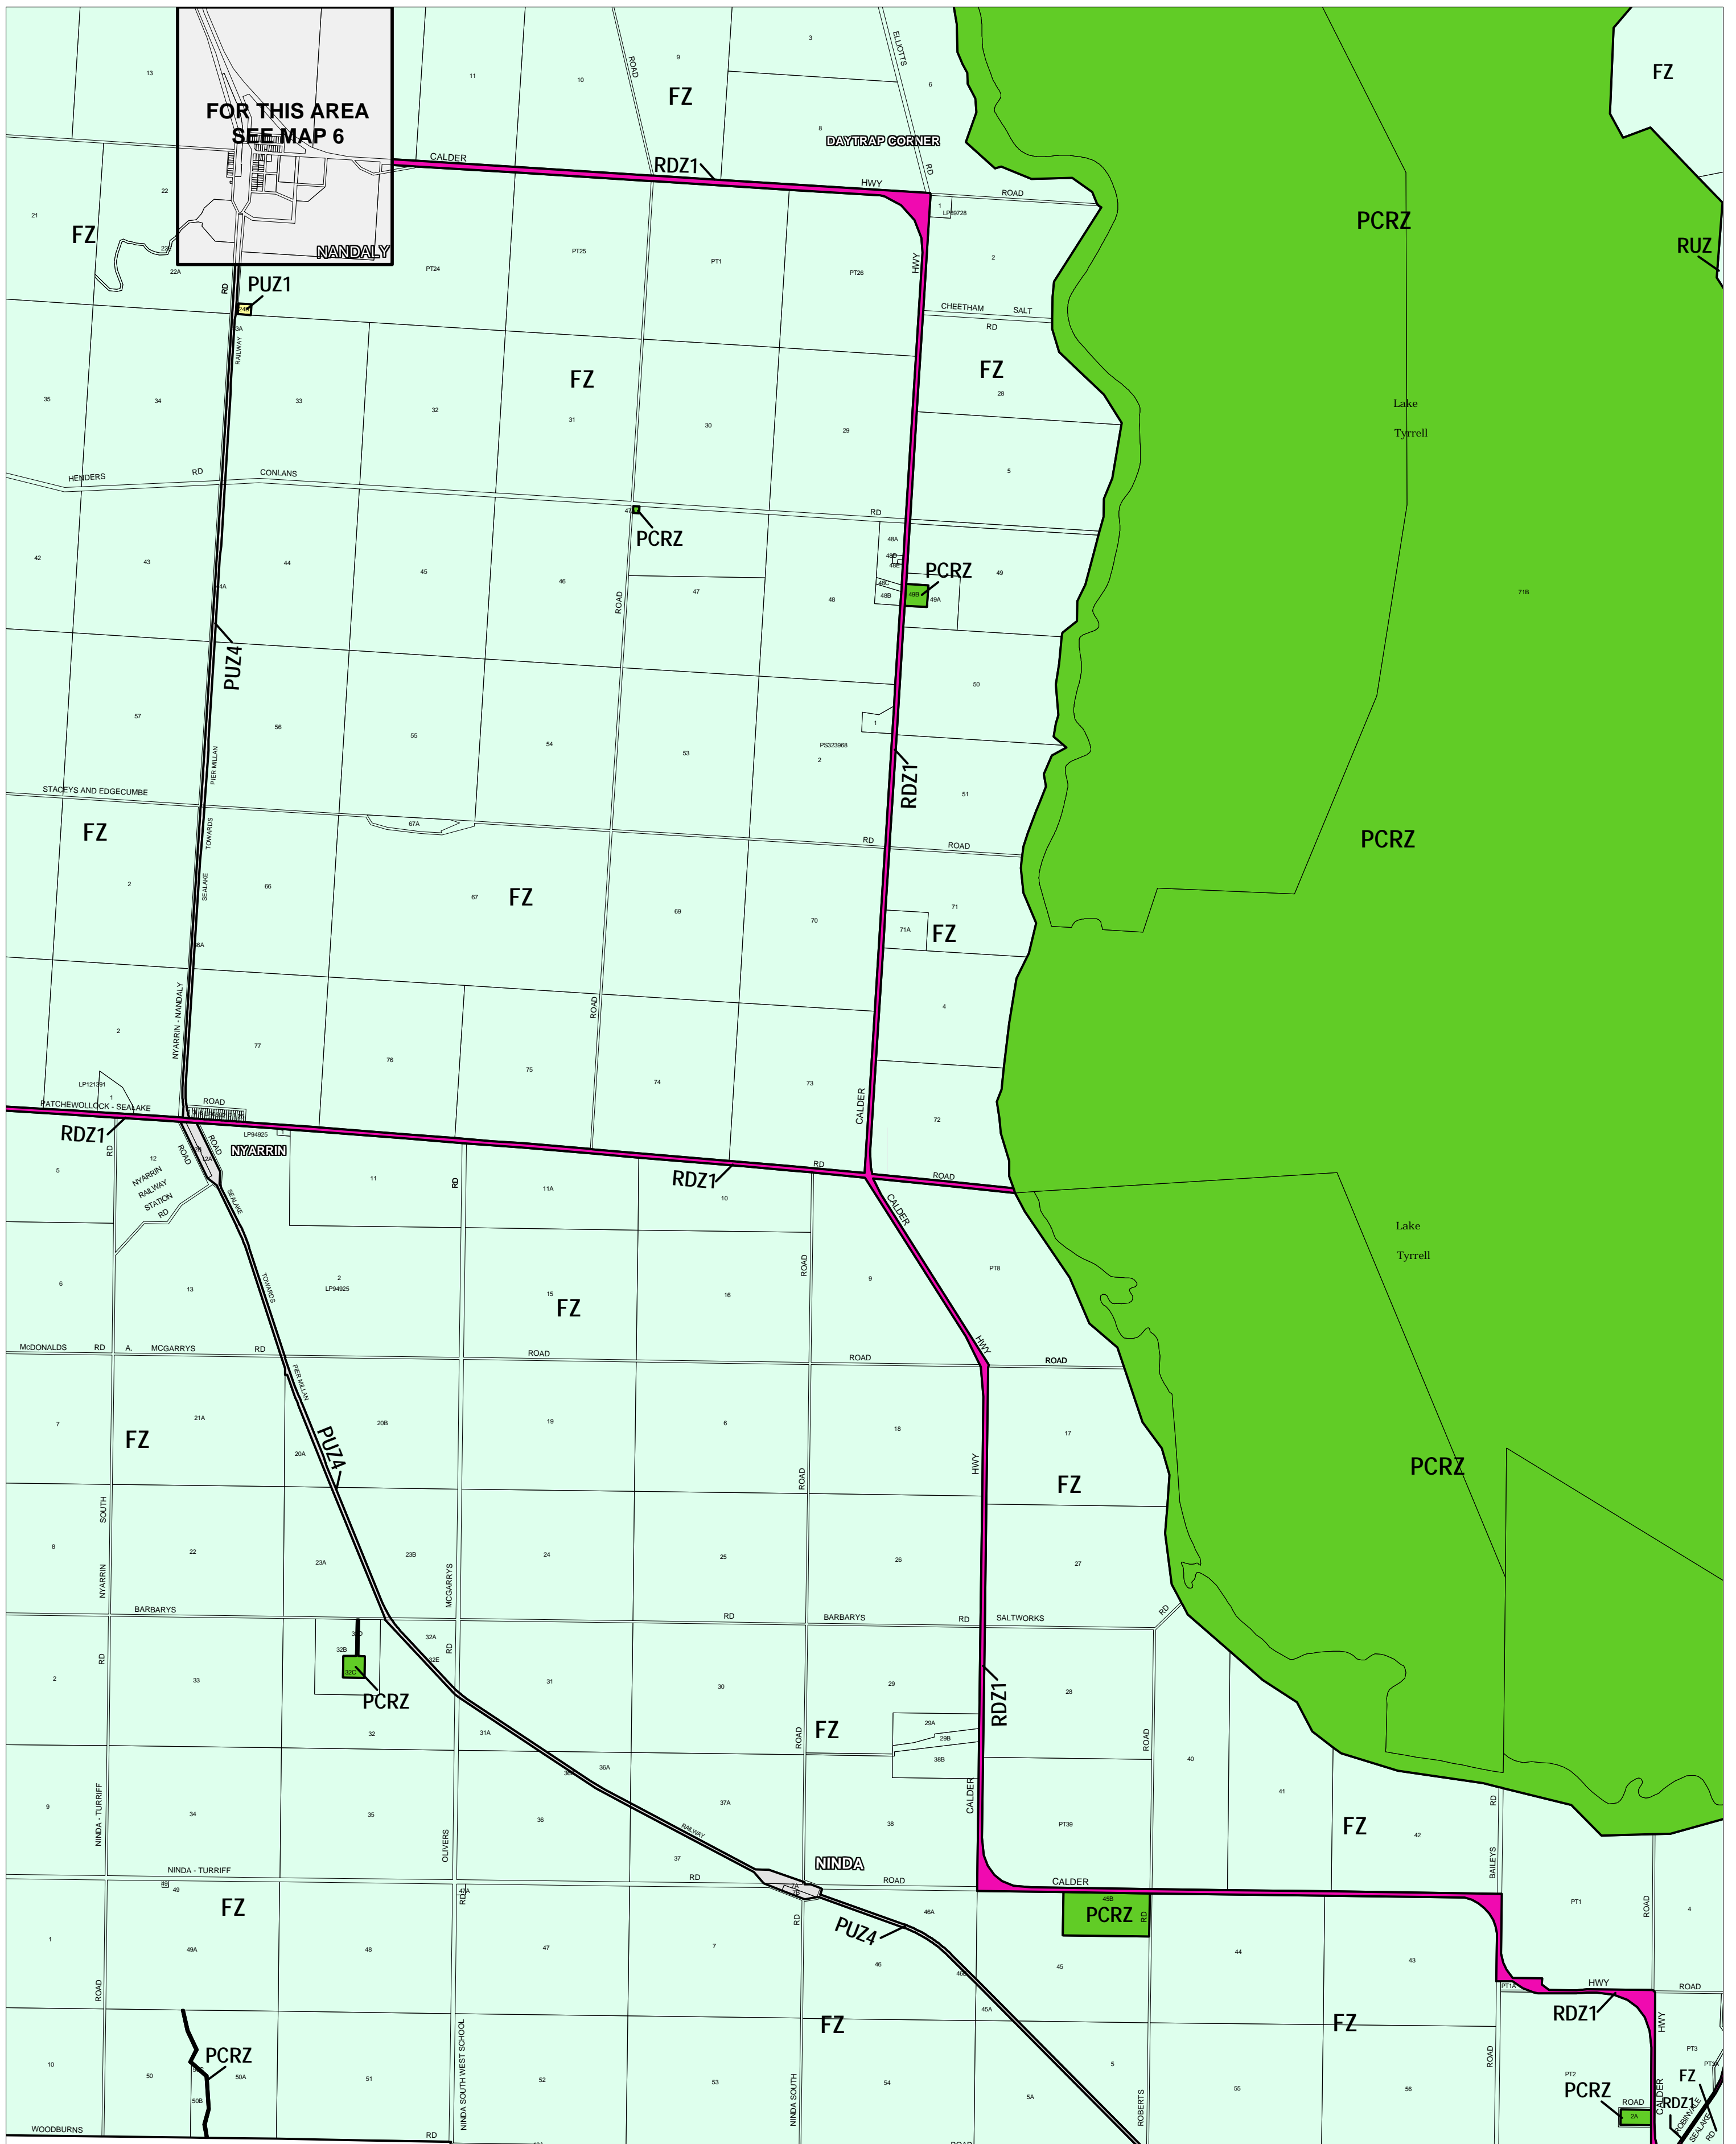

BULOKE PLANNING SCHEME - LOCAL PROVISION

**FOR THIS AREA
SEE MAP 6**

This publication is copyright. No part may be reproduced by any process except in accordance with the provisions of the Copyright Act. ? State of Victoria.

Public Land	
	Public Conservation And Resource Zone
	Public Use Zone Service And Utility
	Public Use Zone Transport
	Road Zone Category 1
Rural	
	Farming Zone

AUSTRALIAN MAP GRID ZONE 54

THIS MAP INCORPORATES APPROVED ZONES AS AT: 09/12/05 AMENDMENT C11

Printed: 8/5/2006

INDEX TO ADJOINING METRIC SERIES MAP

1	2	3
4	5	7
8	9	12
13	14	15
16	19	20
21	22	24
25	28	30
31	32	34
35	36	38
39	43	44
45	46	47