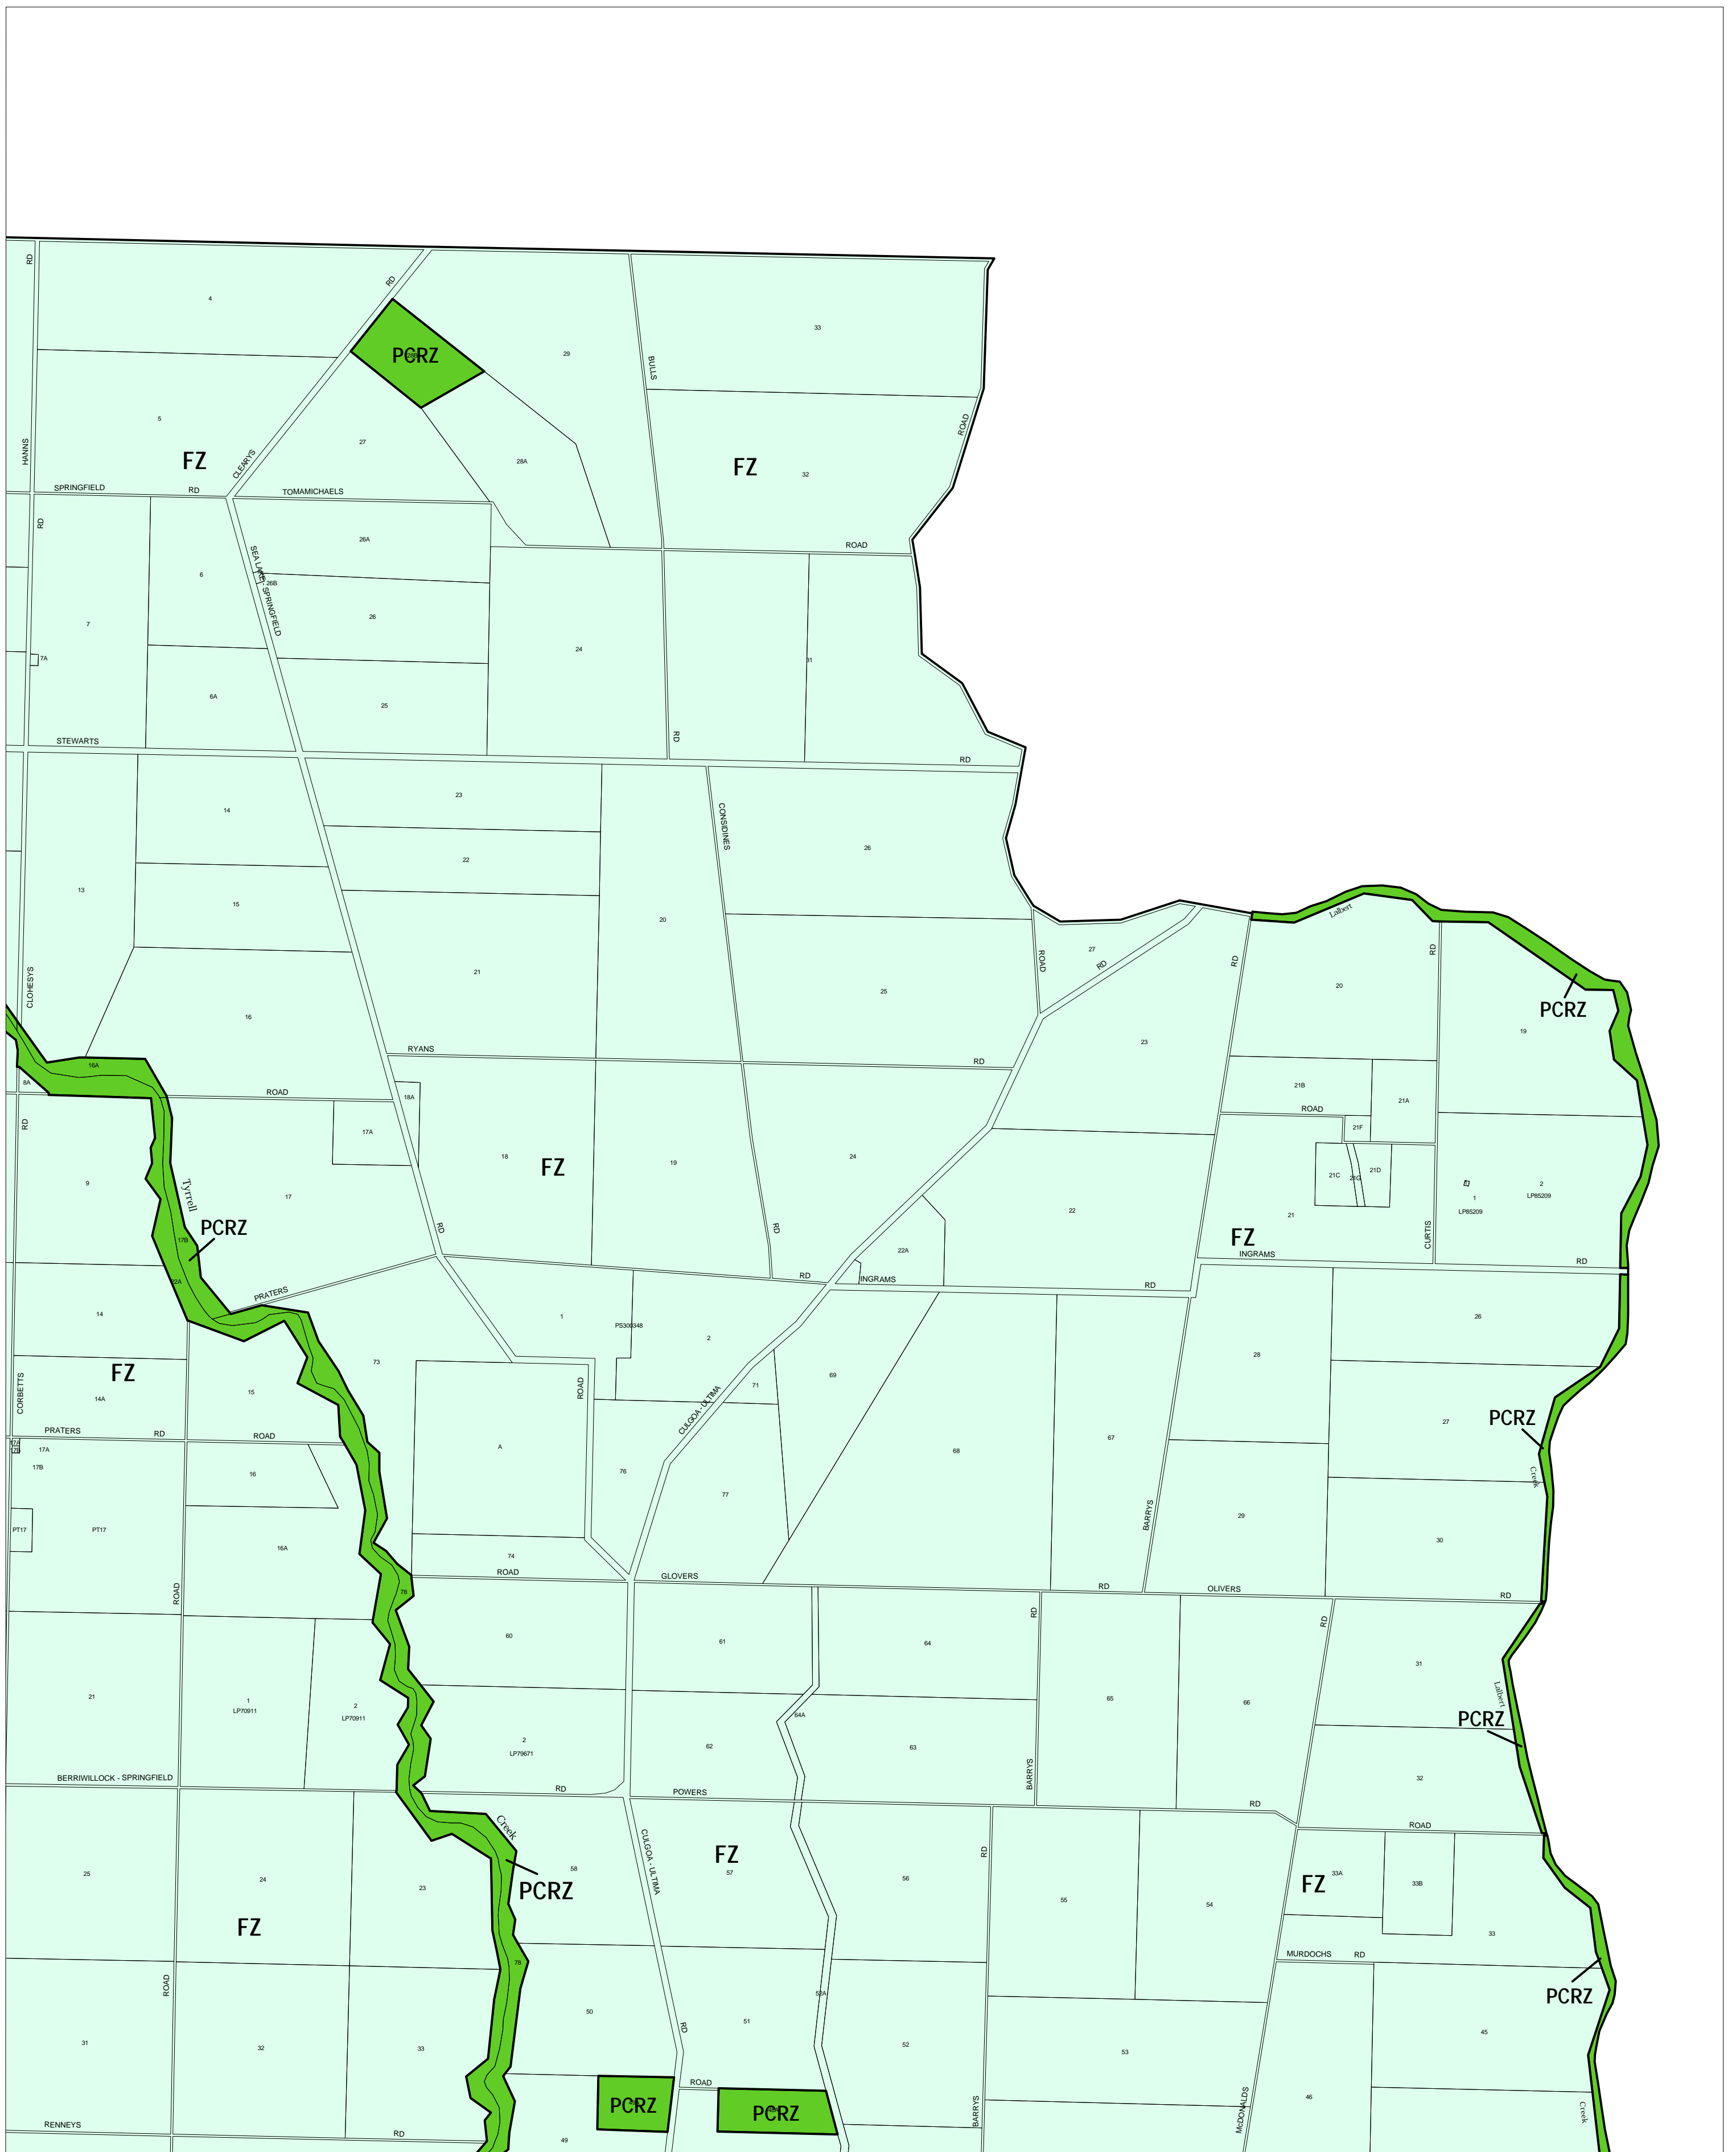

BULOKE PLANNING SCHEME - LOCAL PROVISION

Public Land
Public Conservation And Resource Zone

Rural
Farming Zone

THIS MAP INCORPORATES APPROVED ZONES AS AT: 09/12/05 AMENDMENT C11

INDEX TO ADJOINING METRIC SERIES MAP

1	2	3
4	5	7
8	9	10
11	12	13
14	15	16
17	18	19
20	21	22
23	24	25
26	27	28
29	30	31
32	33	34
35	36	37
38	39	40
41	42	43
44	45	46
47	48	49

Printed: 8/5/2006