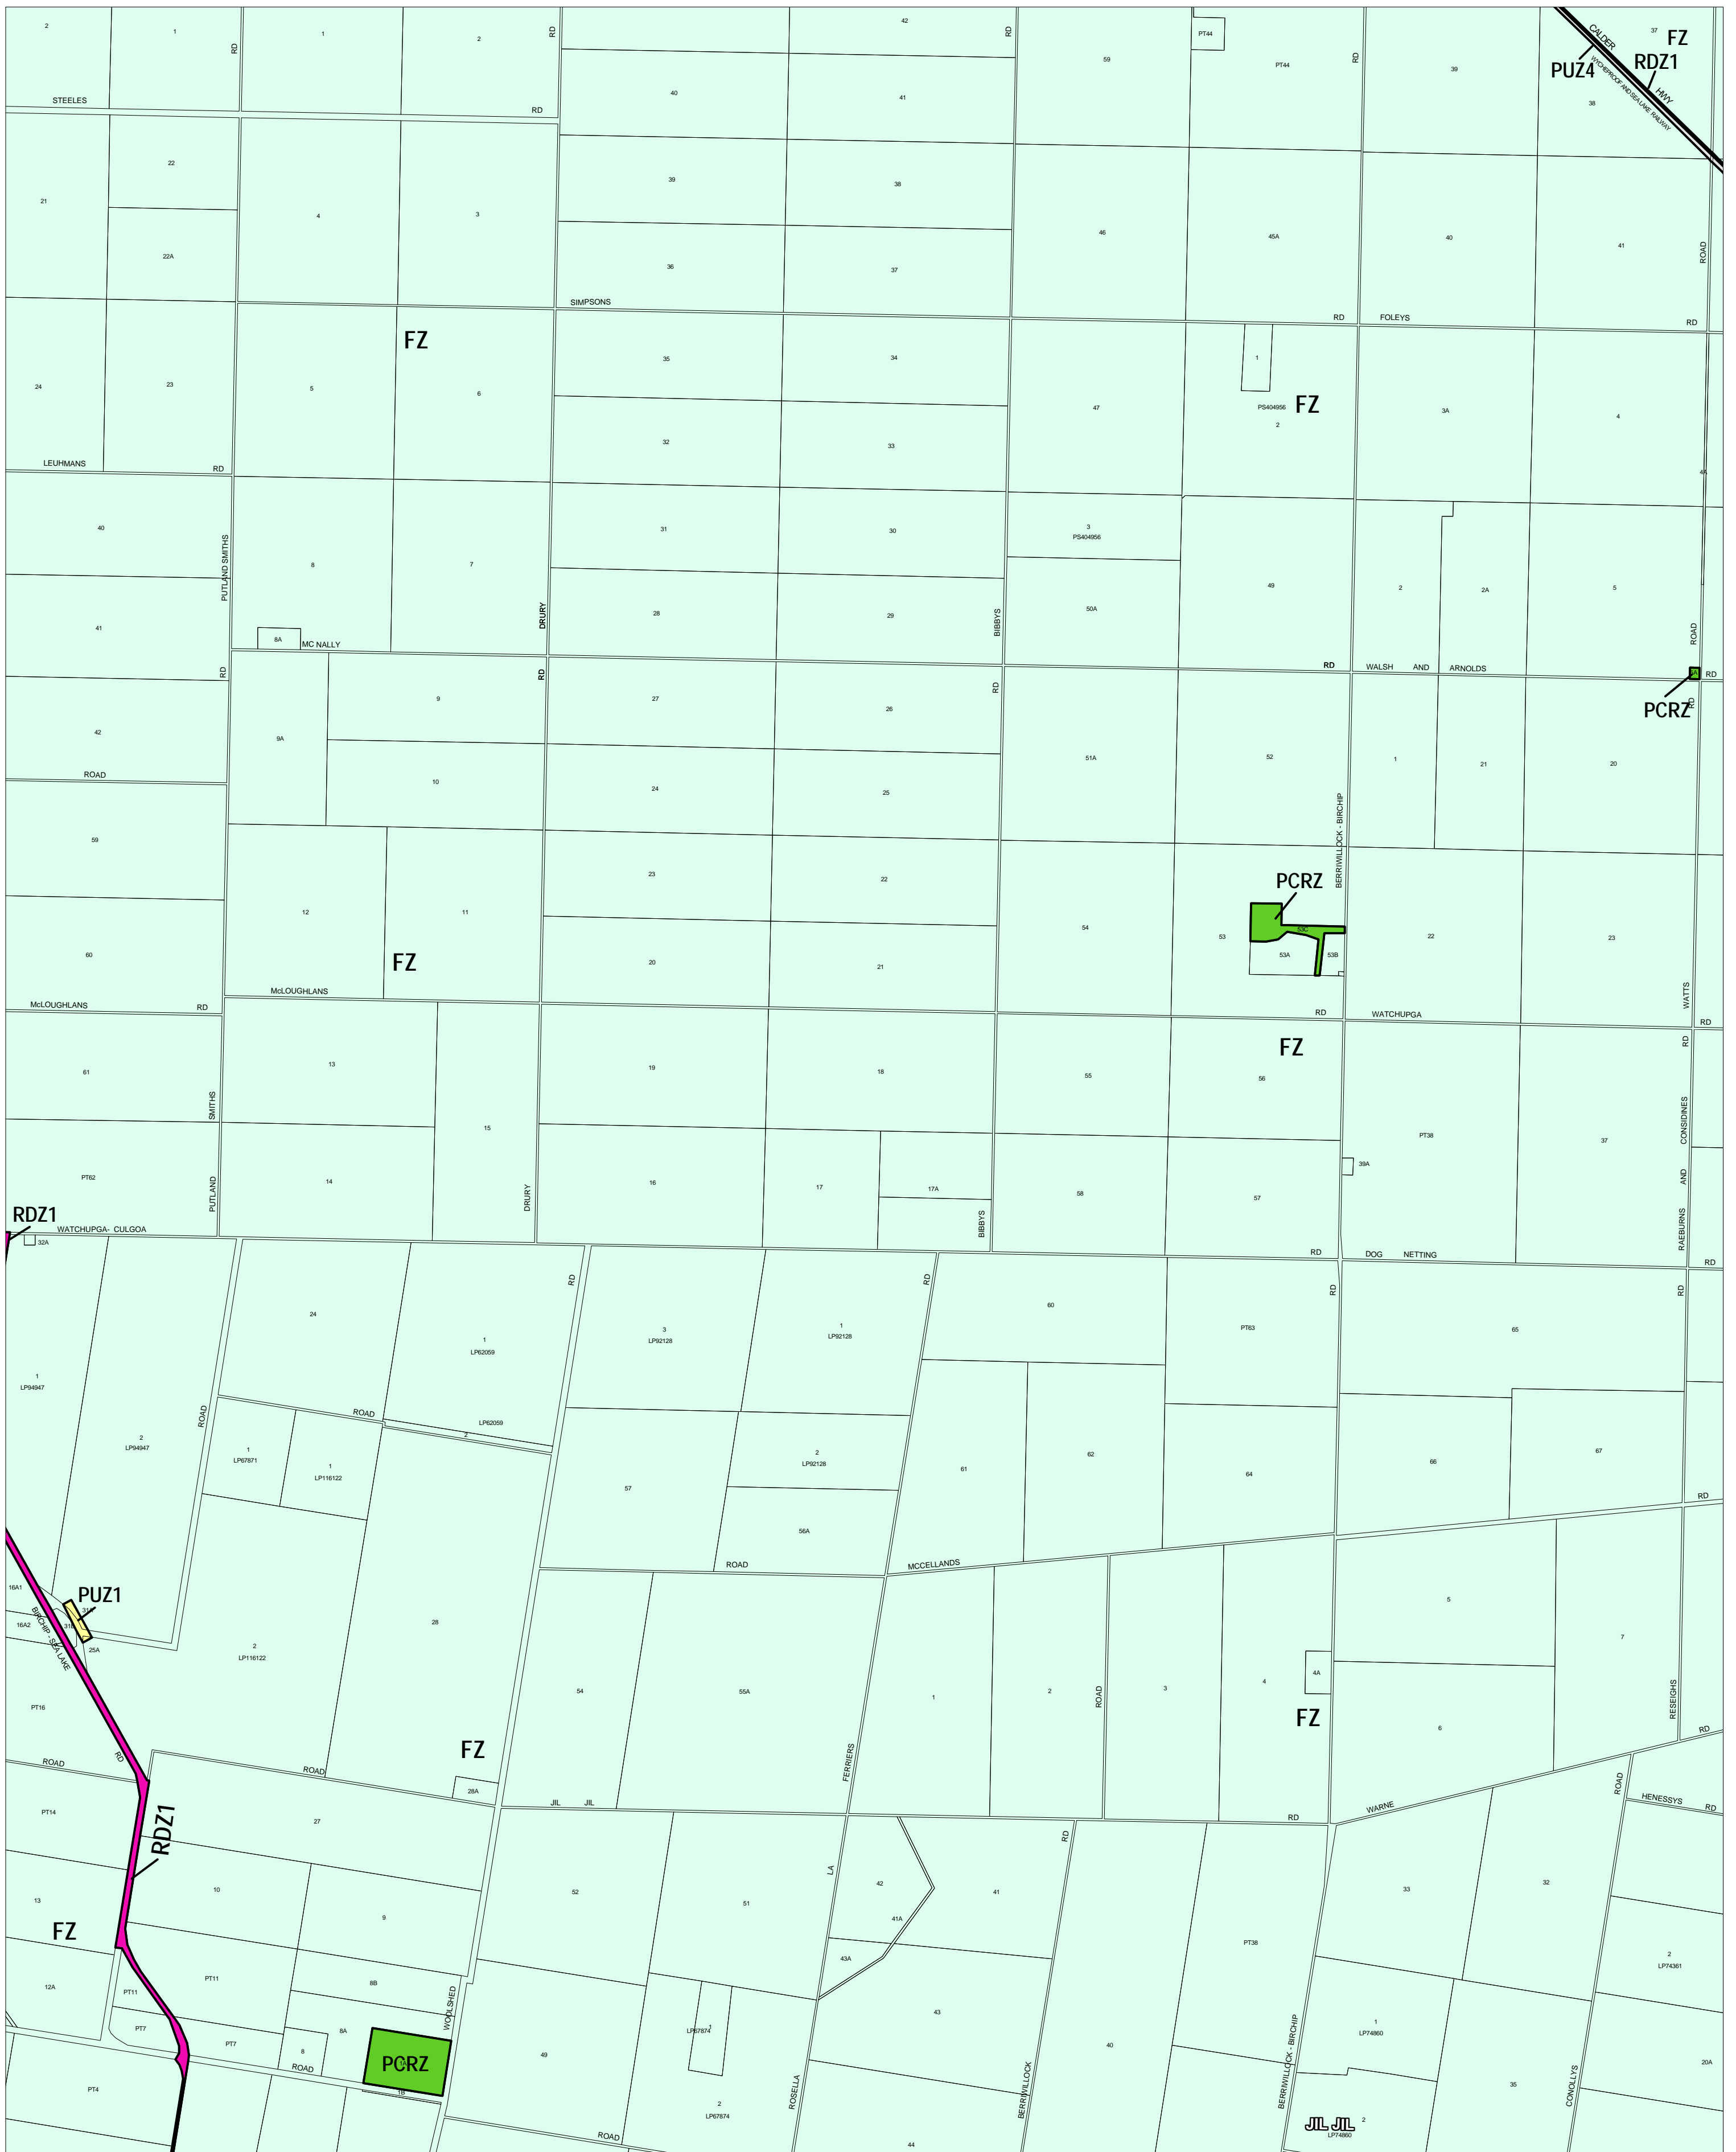

BULOKE PLANNING SCHEME - LOCAL PROVISION

Public Land	
	Public Conservation And Resource Zone
	Public Use Zone Service And Utility
	Public Use Zone Transport
	Road Zone Category 1
Rural	
	Farming Zone

THIS MAP INCORPORATES APPROVED ZONES AS AT: 09/12/05 AMENDMENT C11

INDEX TO ADJOINING METRIC SERIES MAP

1	2	3
4	5	7
8	9	12
13	14	15
16	18	20
19	20	22
23	28	30
31	32	34
35	36	38
39	43	45
46	47	

Printed: 8/5/2006