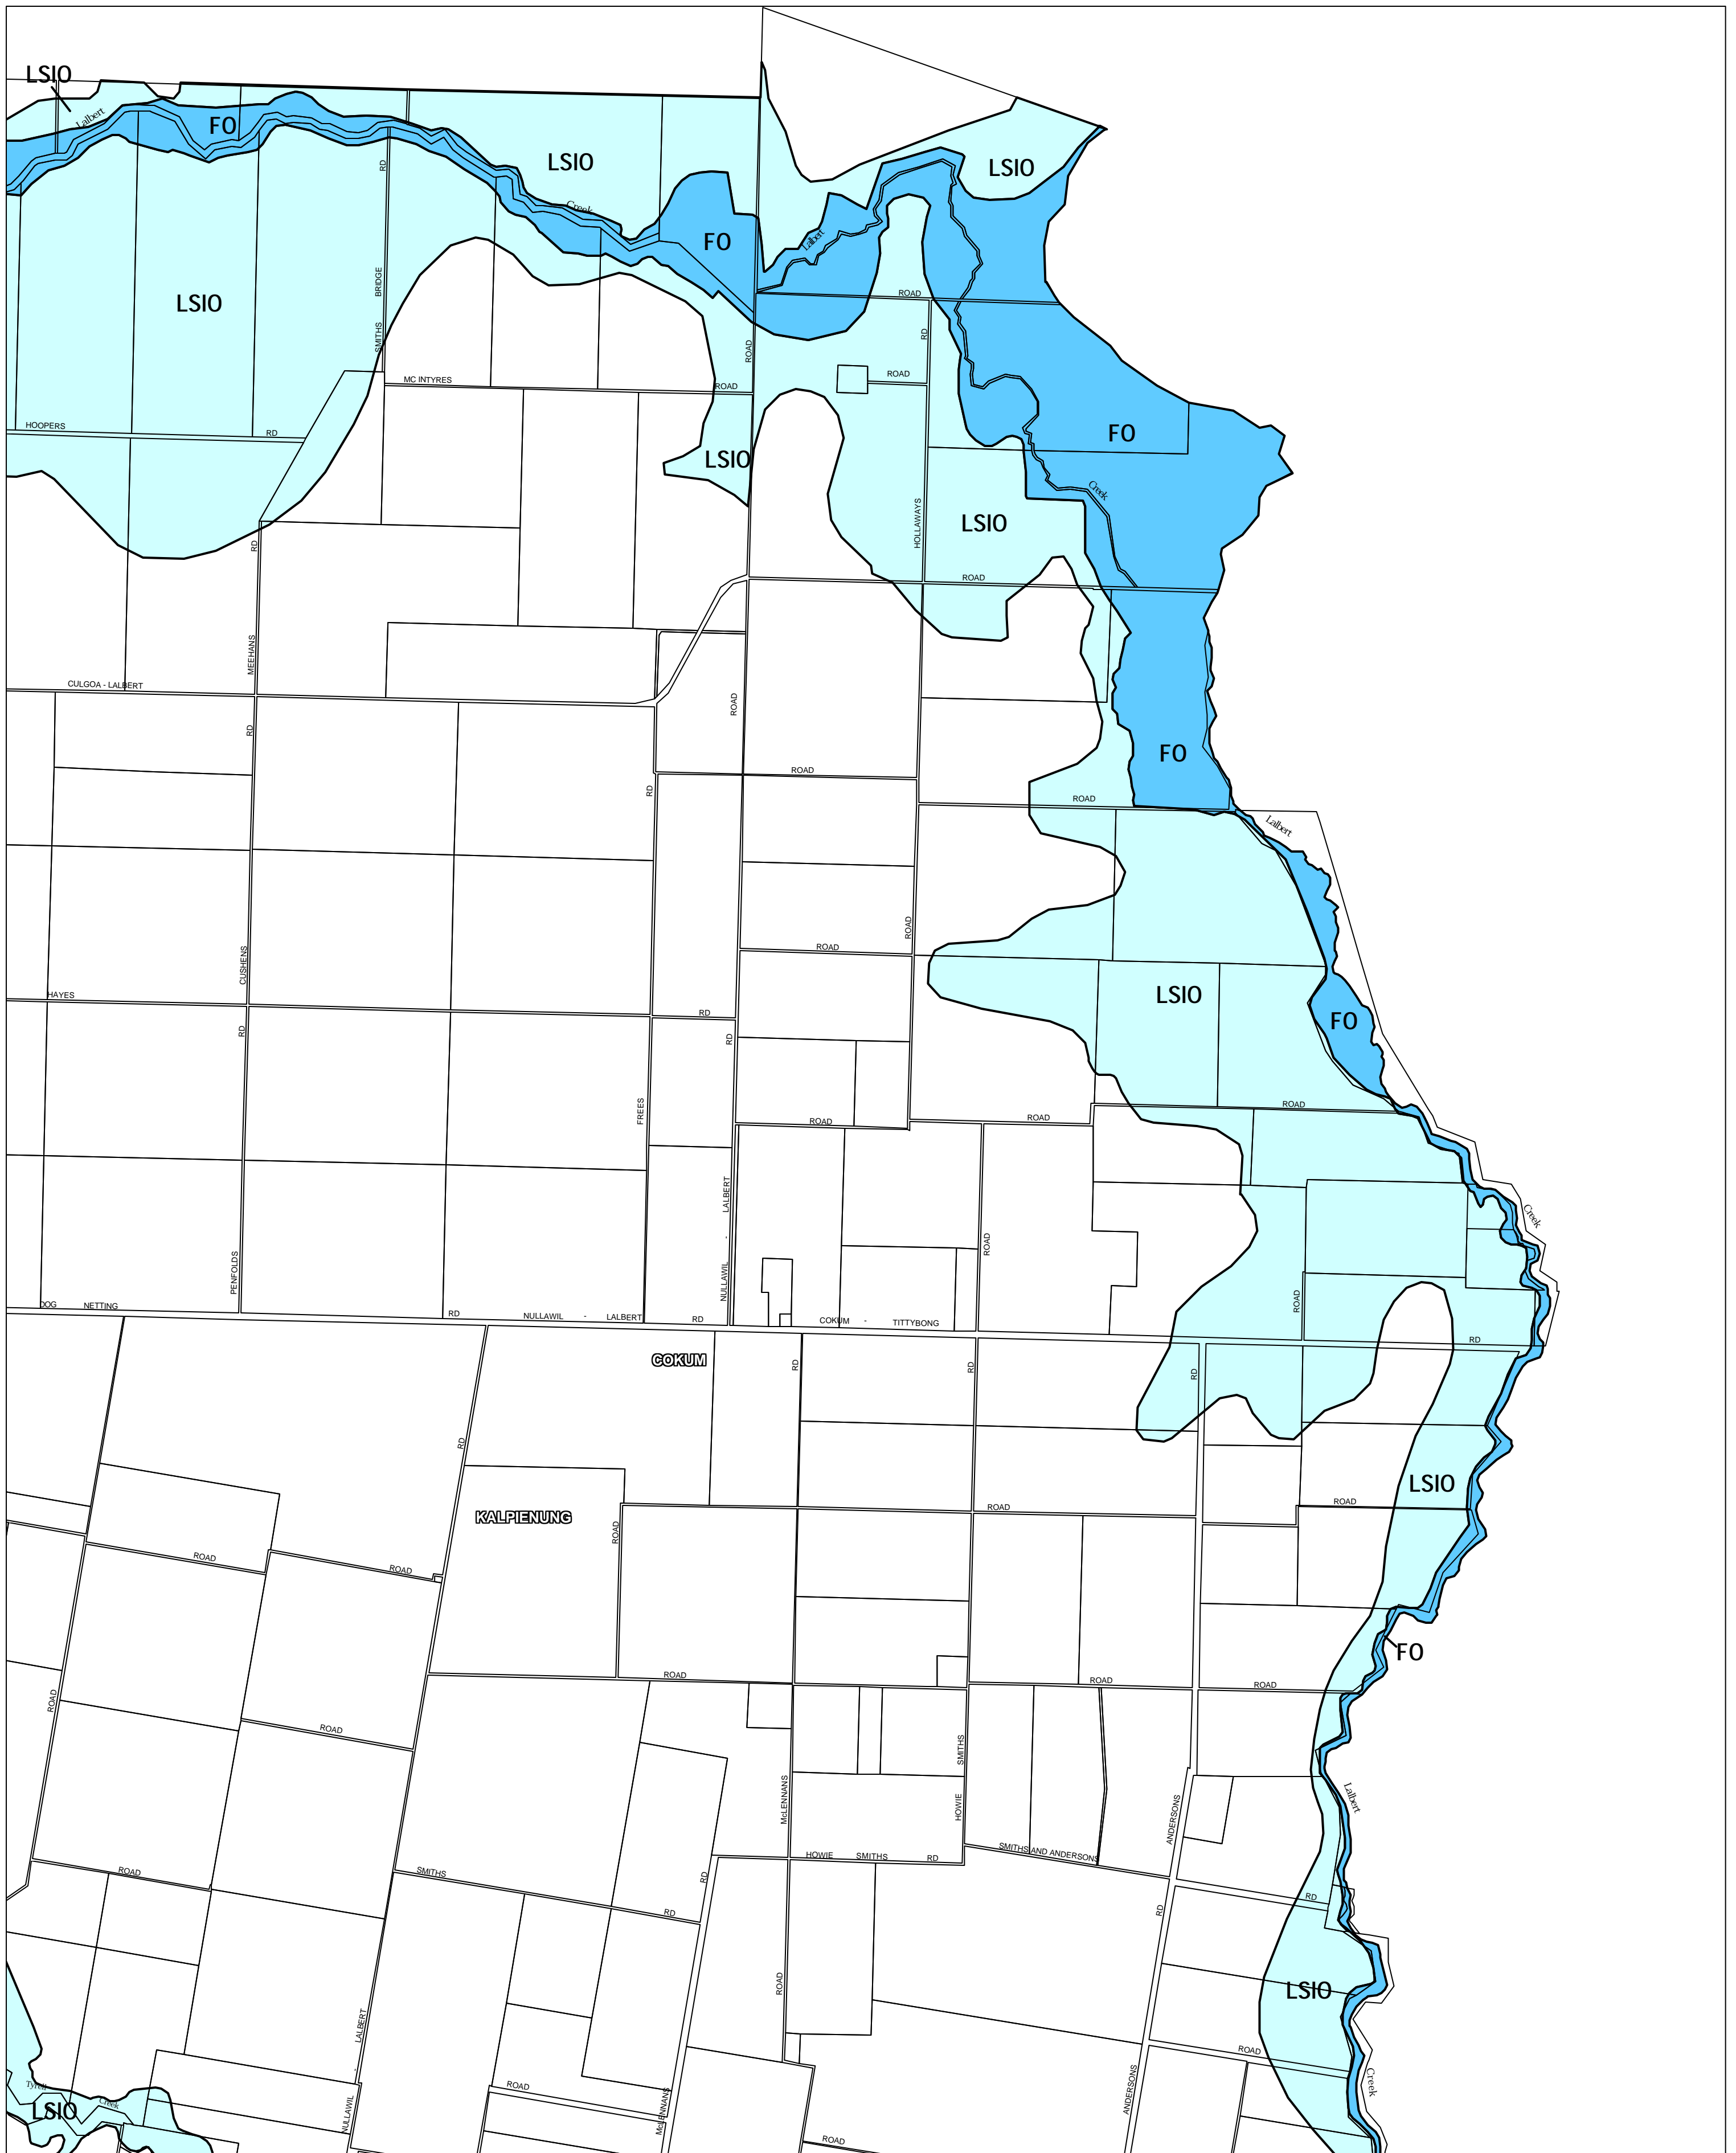

BULOKE PLANNING SCHEME - LOCAL PROVISION

Overlays

- FO Floodway Overlay
- LSIO Land Subject To Inundation Overlay

AUSTRALIAN MAP GRID ZONE 54

INDEX TO ADJOINING METRIC SERIES MAP

Printed: 22/5/2006

AMENDMENT C6