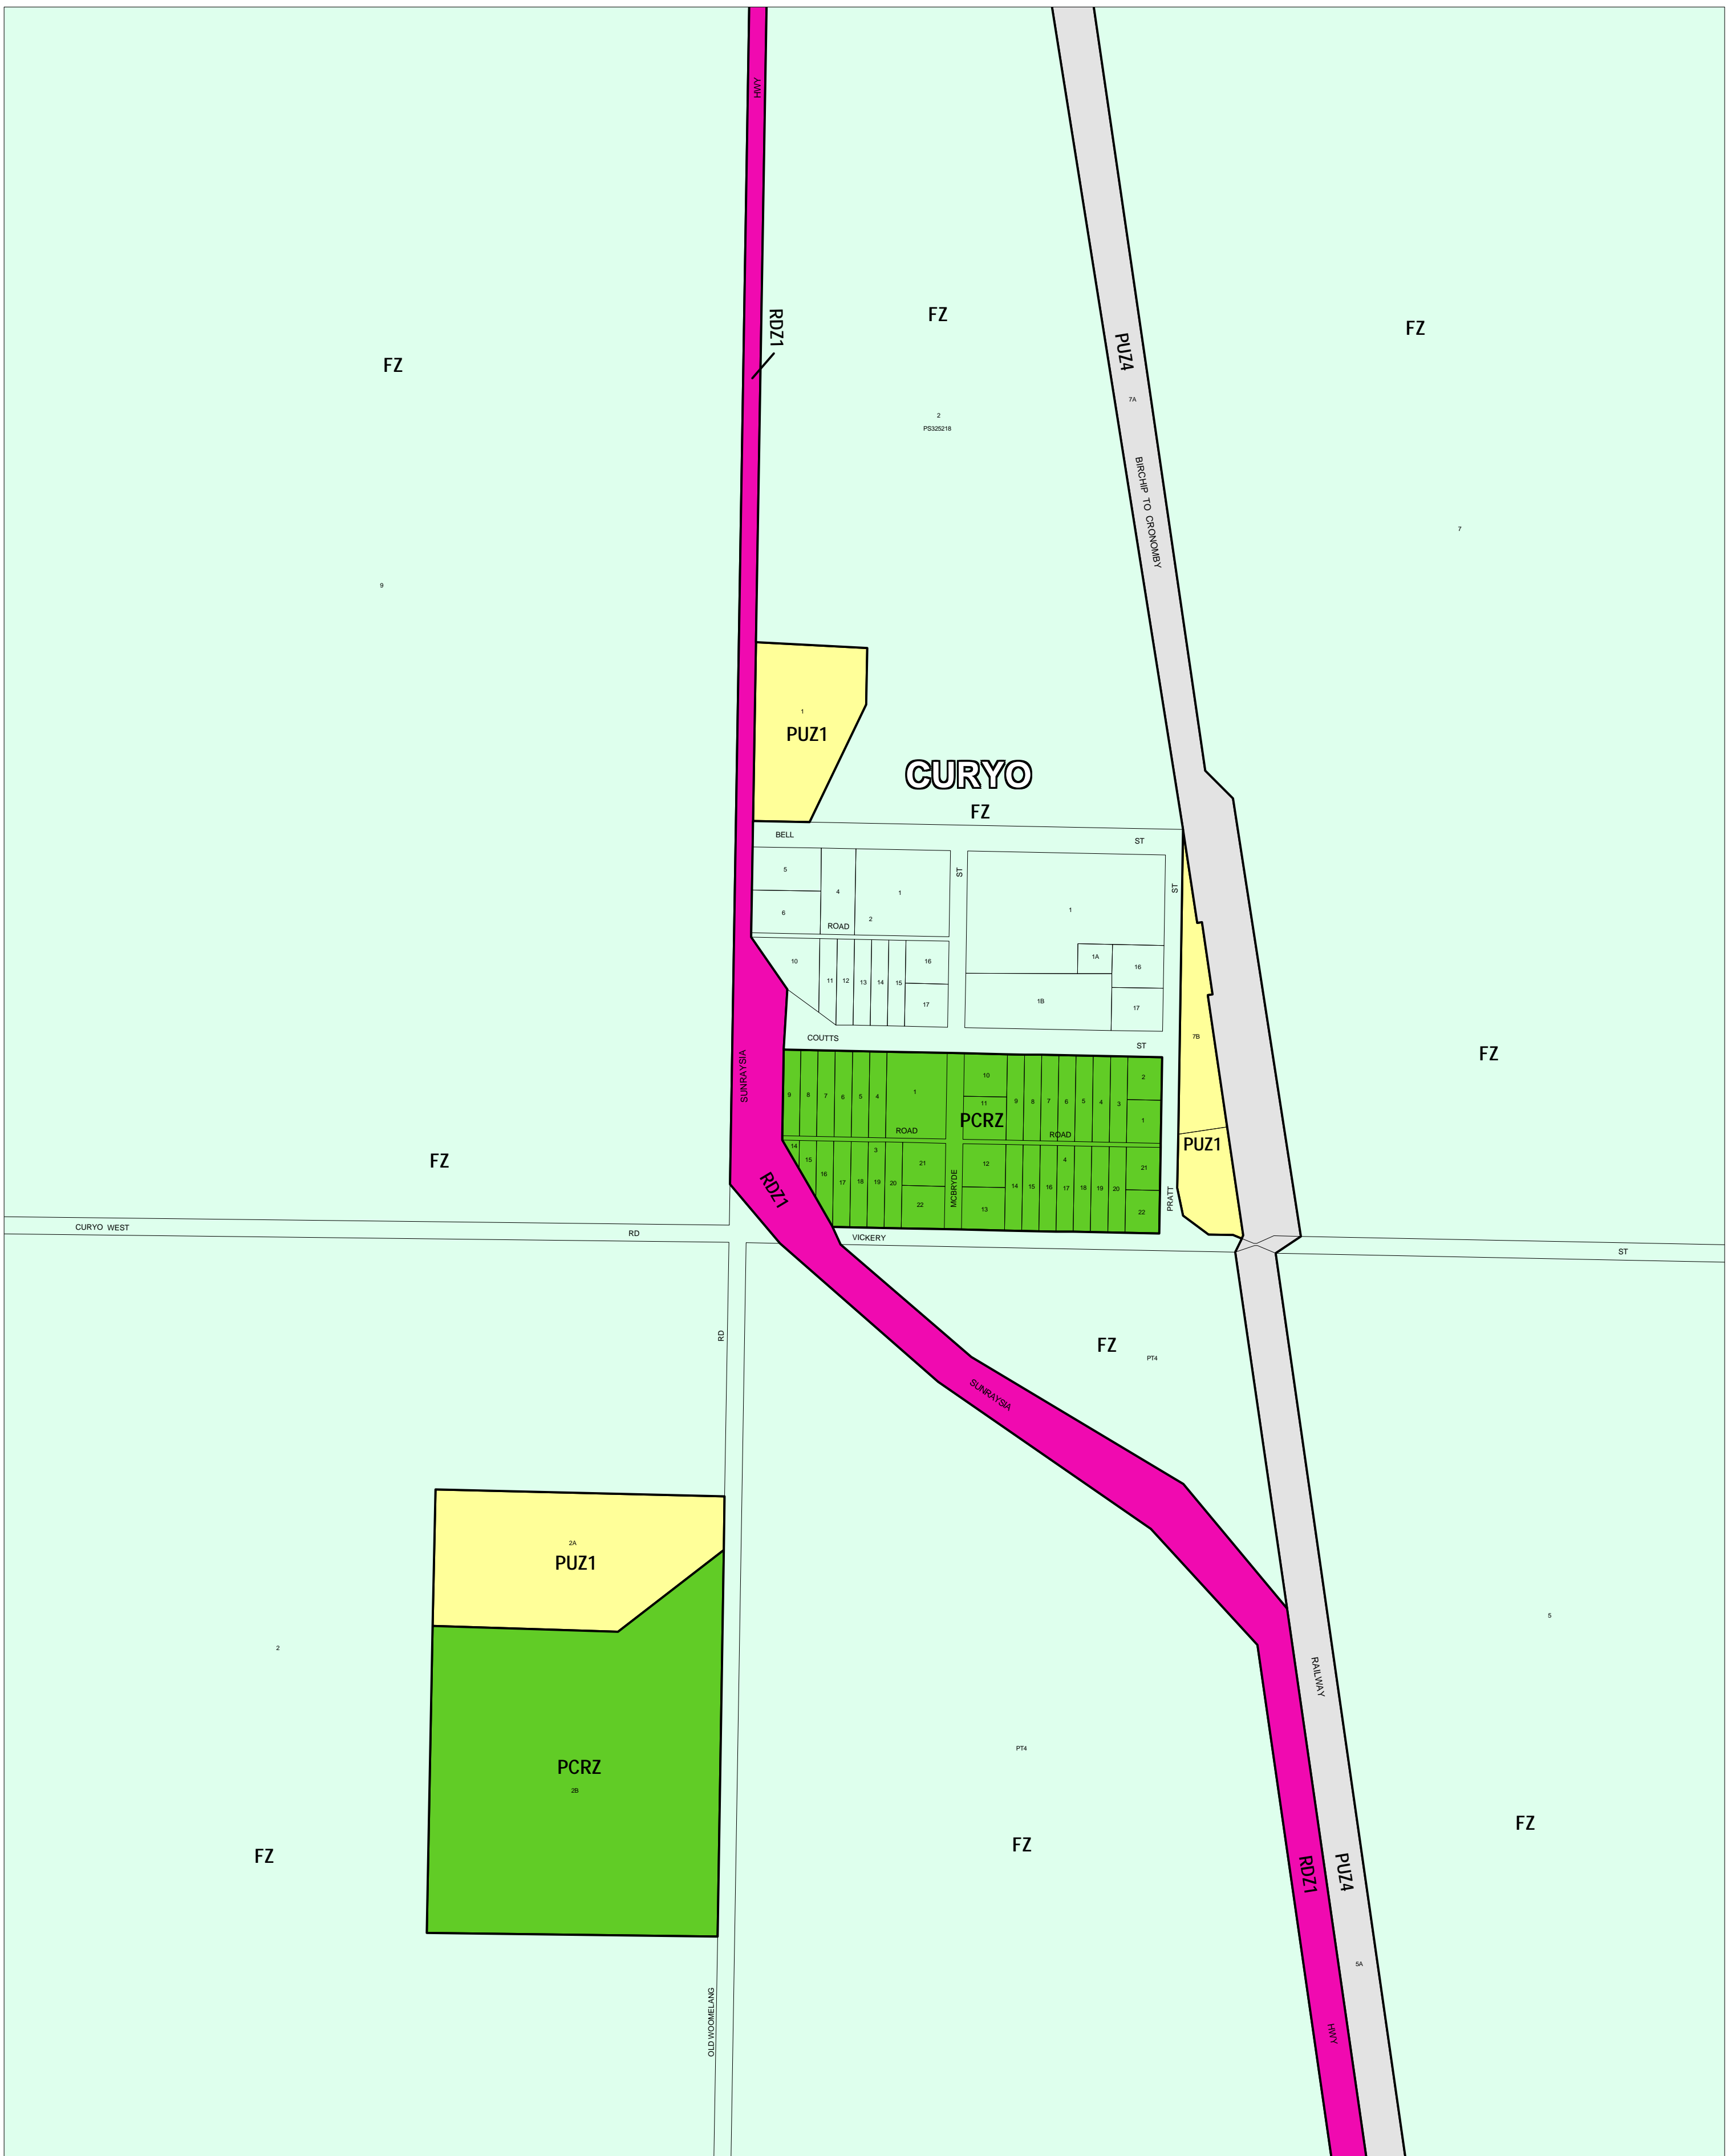

BULOKE PLANNING SCHEME - LOCAL PROVISION

THIS MAP INCORPORATES APPROVED ZONES AS AT: 09/12/05 AMENDMENT C11

Printed: 8/5/2006

INDEX TO ADJOINING METRIC SERIES MAP