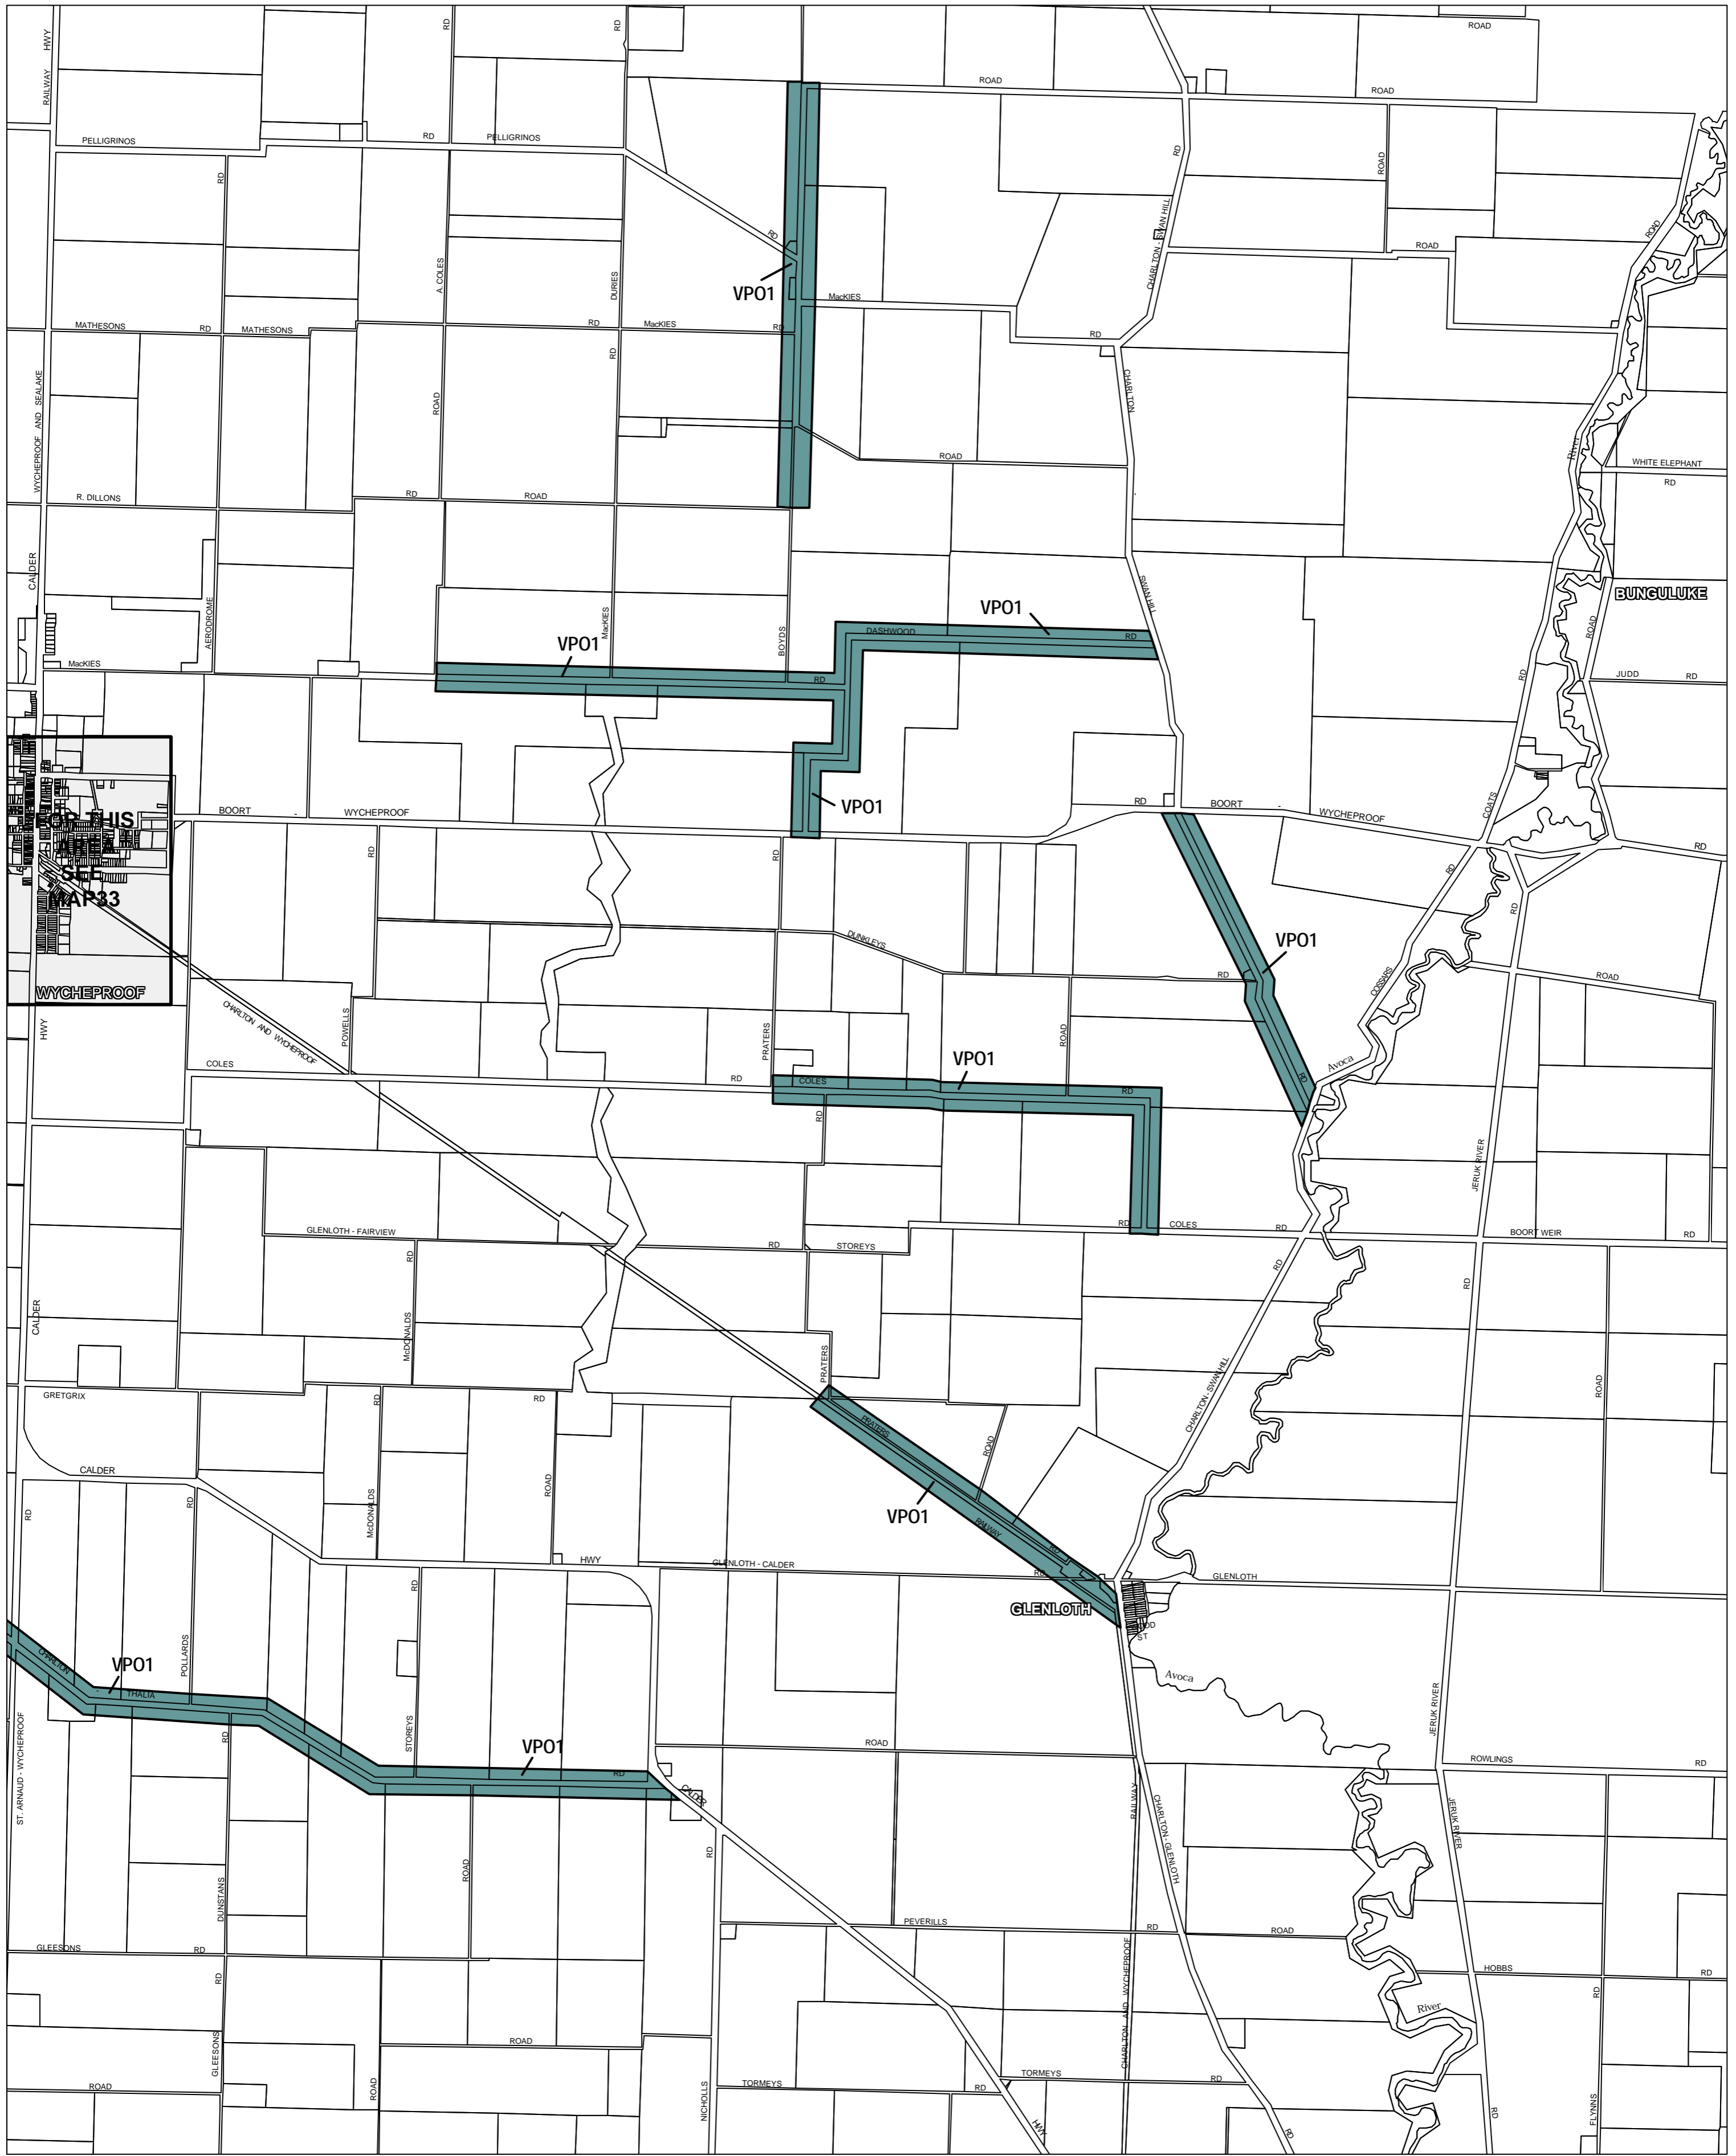

BULOKE PLANNING SCHEME - LOCAL PROVISION

Overlays	
	Vegetation Protection Overlay - Schedule 1

AUSTRALIAN MAP GRID ZONE 54

INDEX TO ADJOINING METRIC SERIES MAP

Printed: 2016/2007