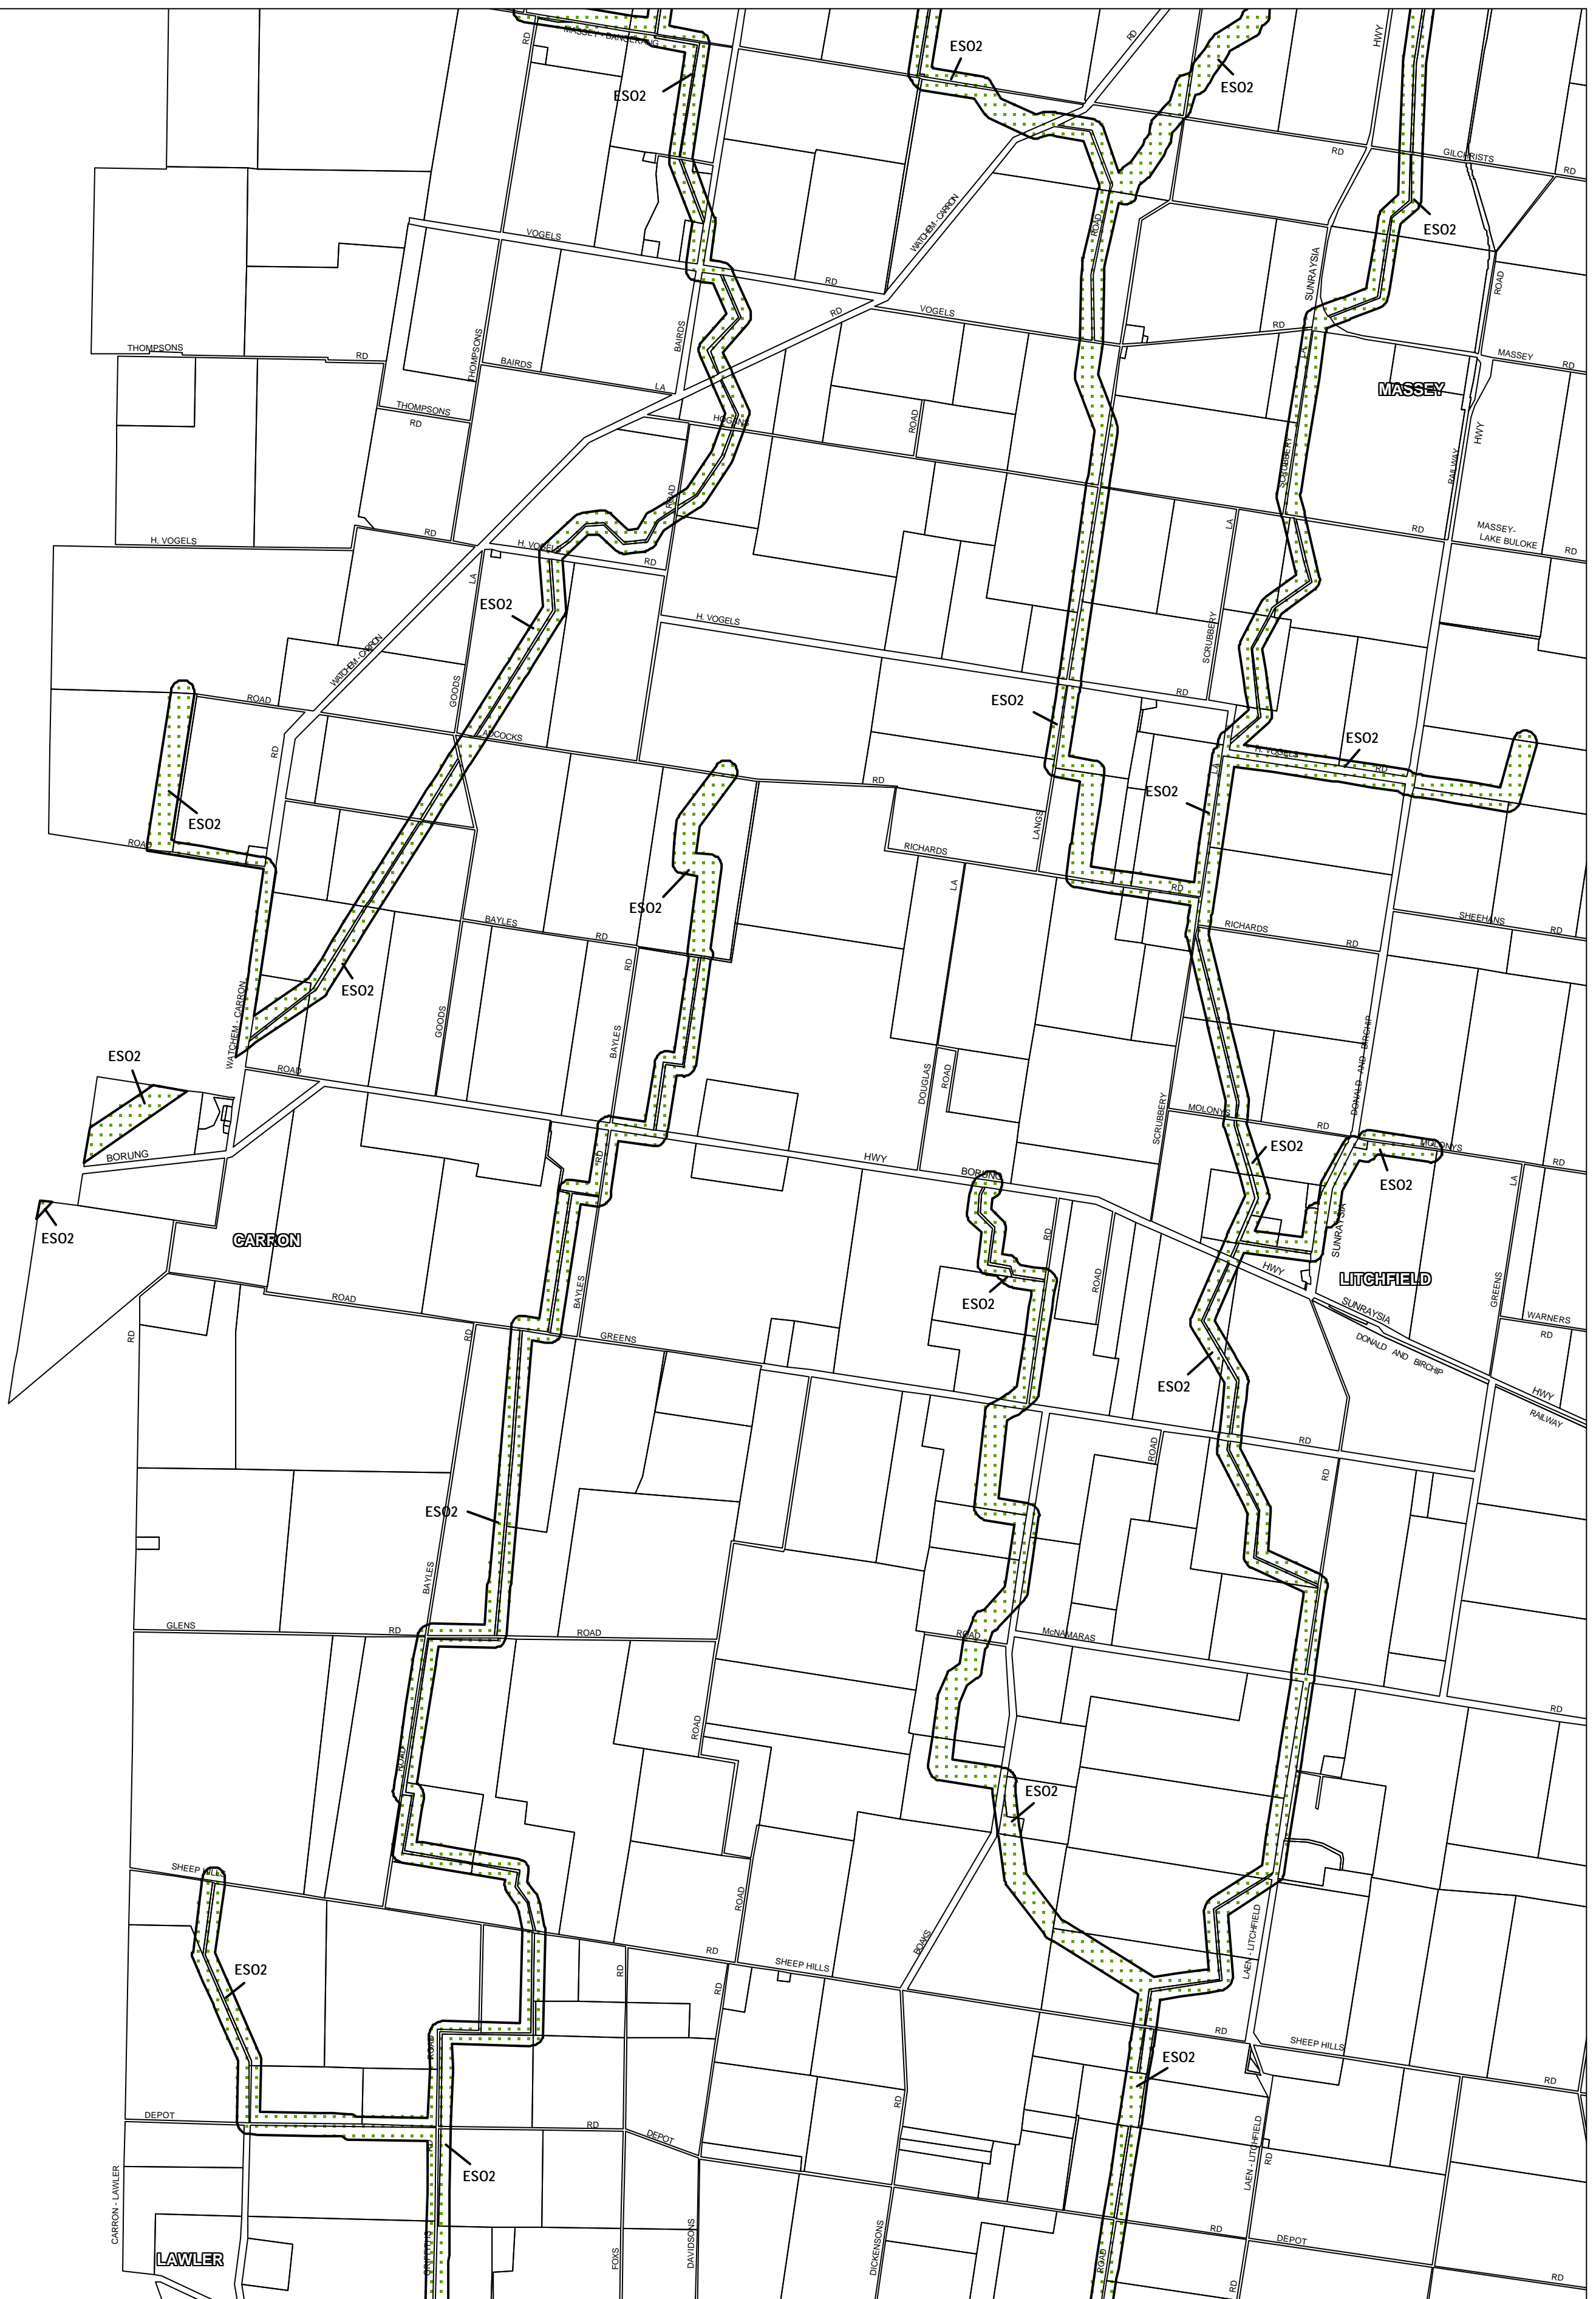

BULOKE PLANNING SCHEME - LOCAL PROVISION

Overlays

ES02 Environmental Significance Overlay - Schedule 2

AUSTRALIAN MAP GRID ZONE 54

Printed: 20/6/2007

INDEX TO ADJOINING METRIC SERIES MAP