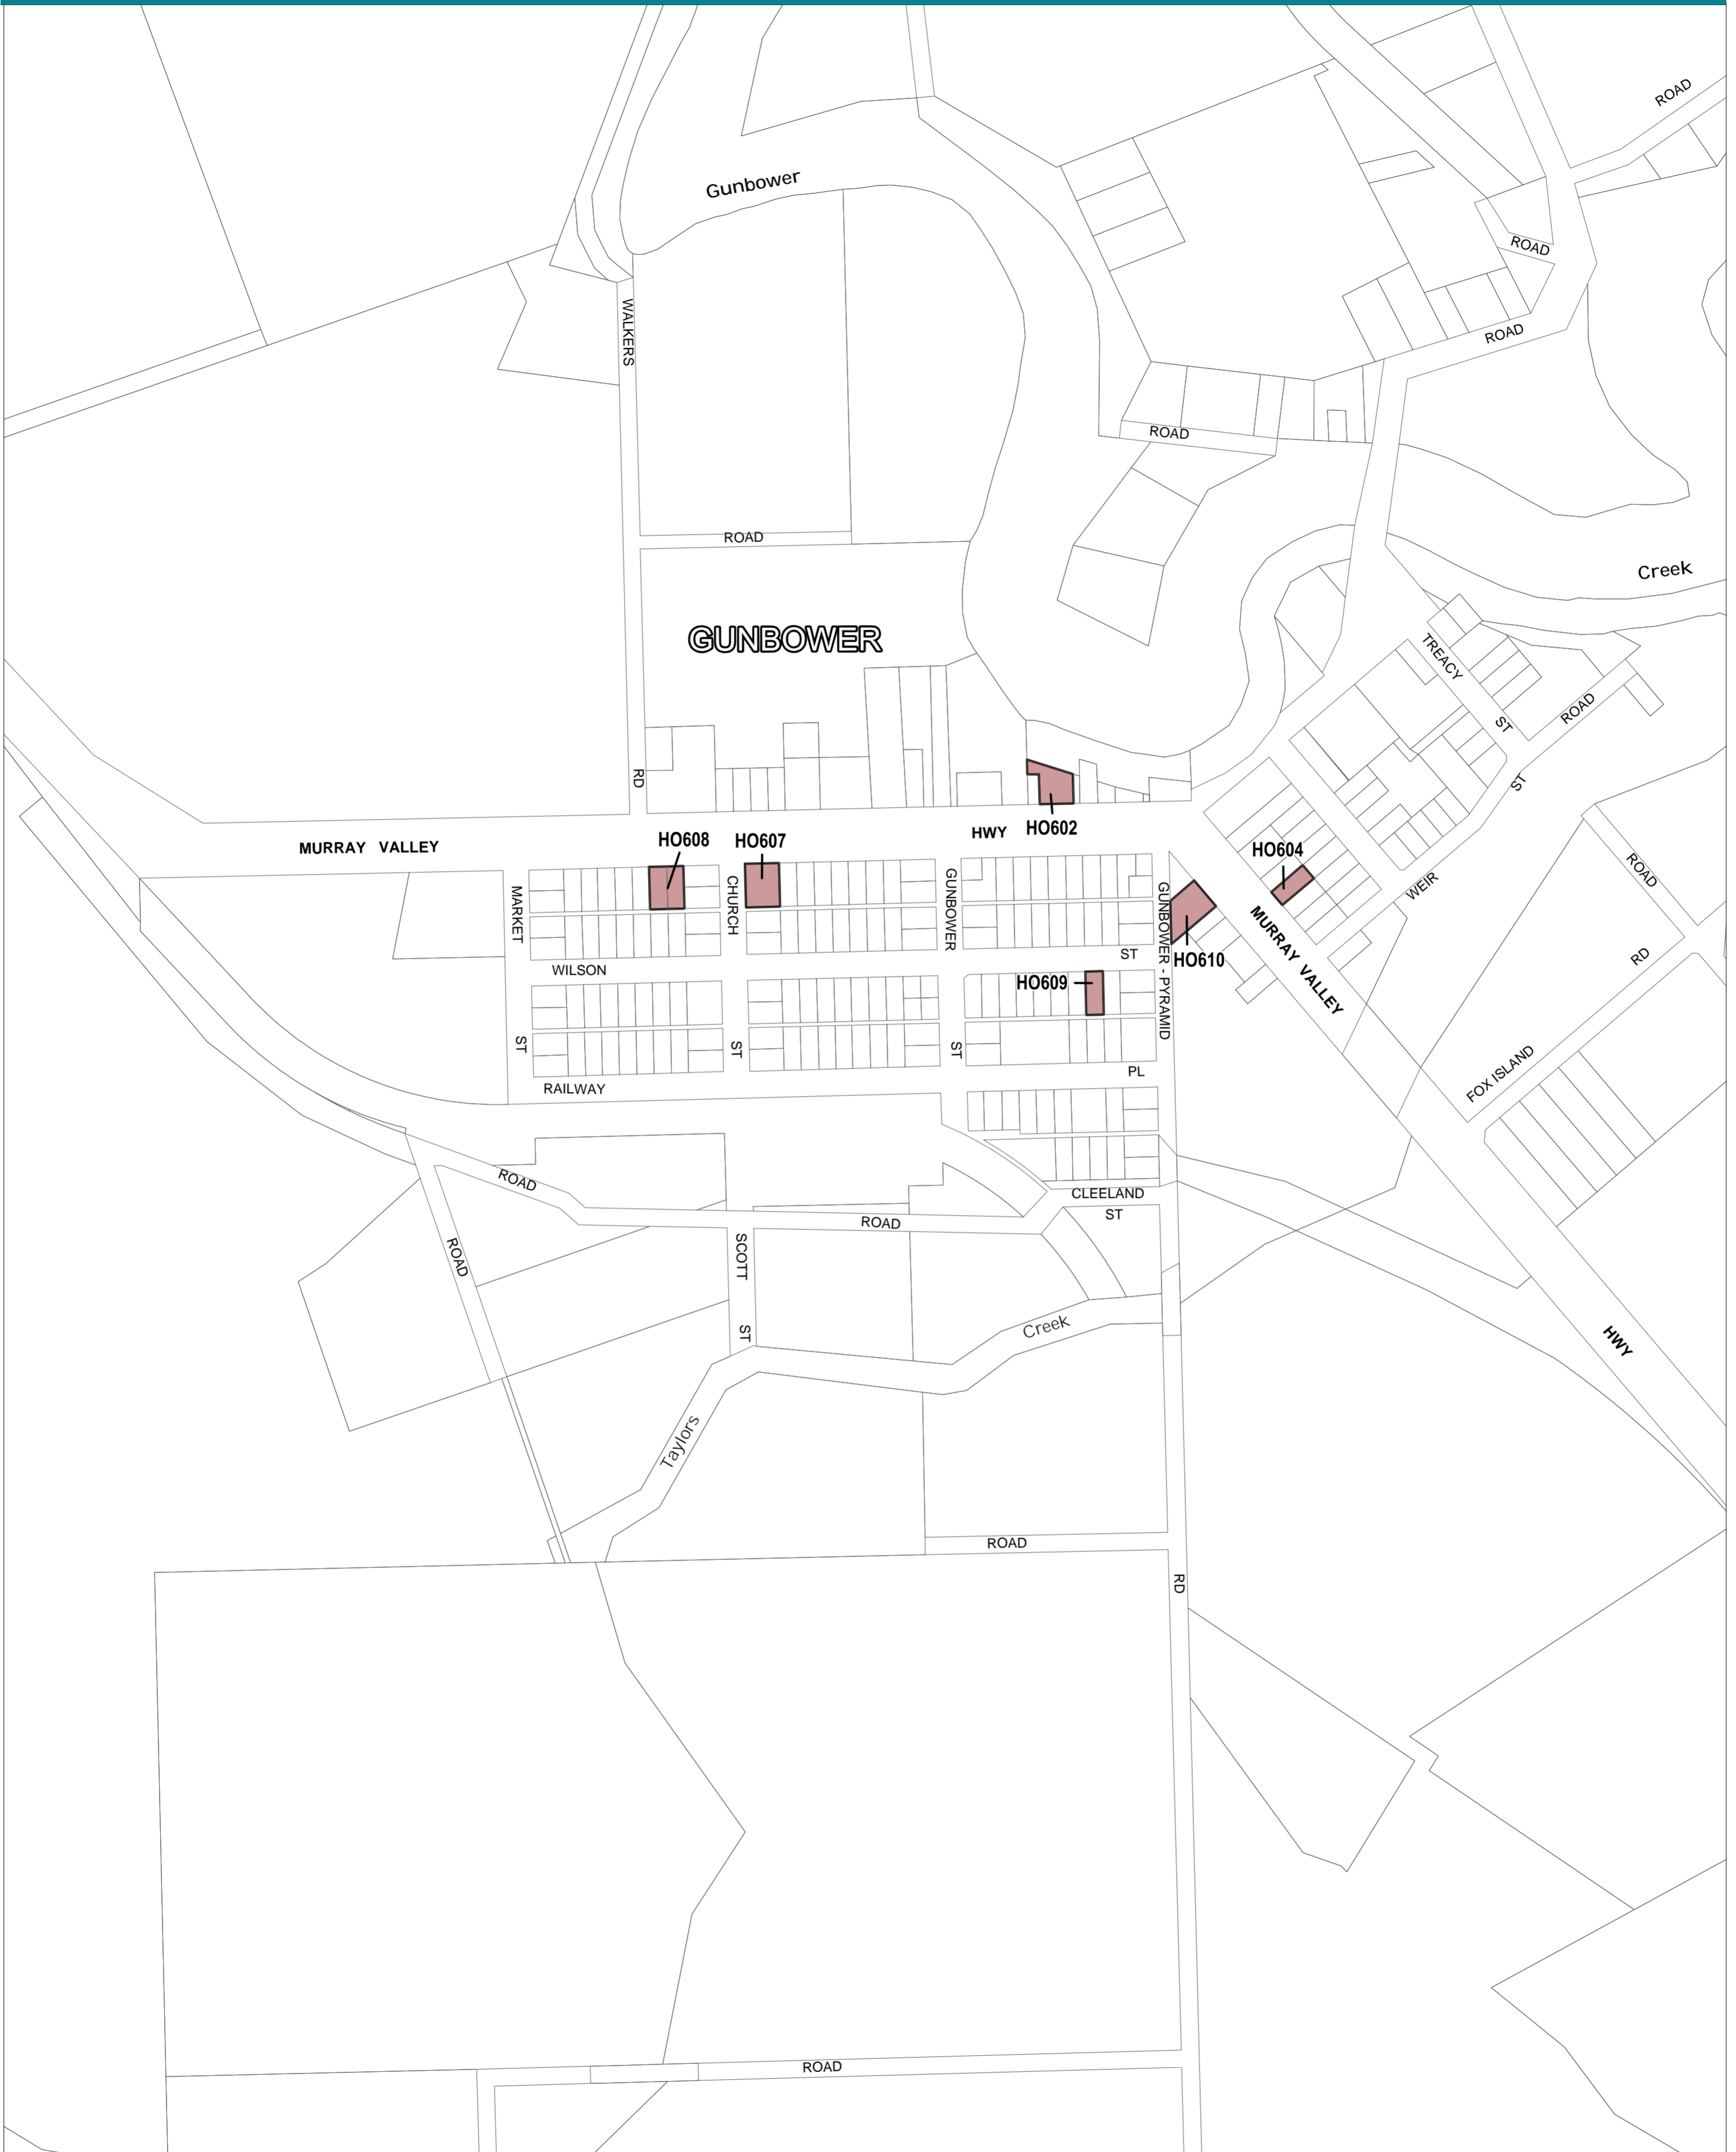

CAMPASPE PLANNING SCHEME - LOCAL PROVISION

Overlays

HO Heritage Overlay

AUSTRALIAN MAP GRID ZONE 55

PREPARED BY: Planning Mapping Services

VICTORIA
State Government

Environment,
Land, Water
and Planning

INDEX TO ADJOINING METRIC SERIES MAP

Printed: 15/7/2016

AMENDMENT C101