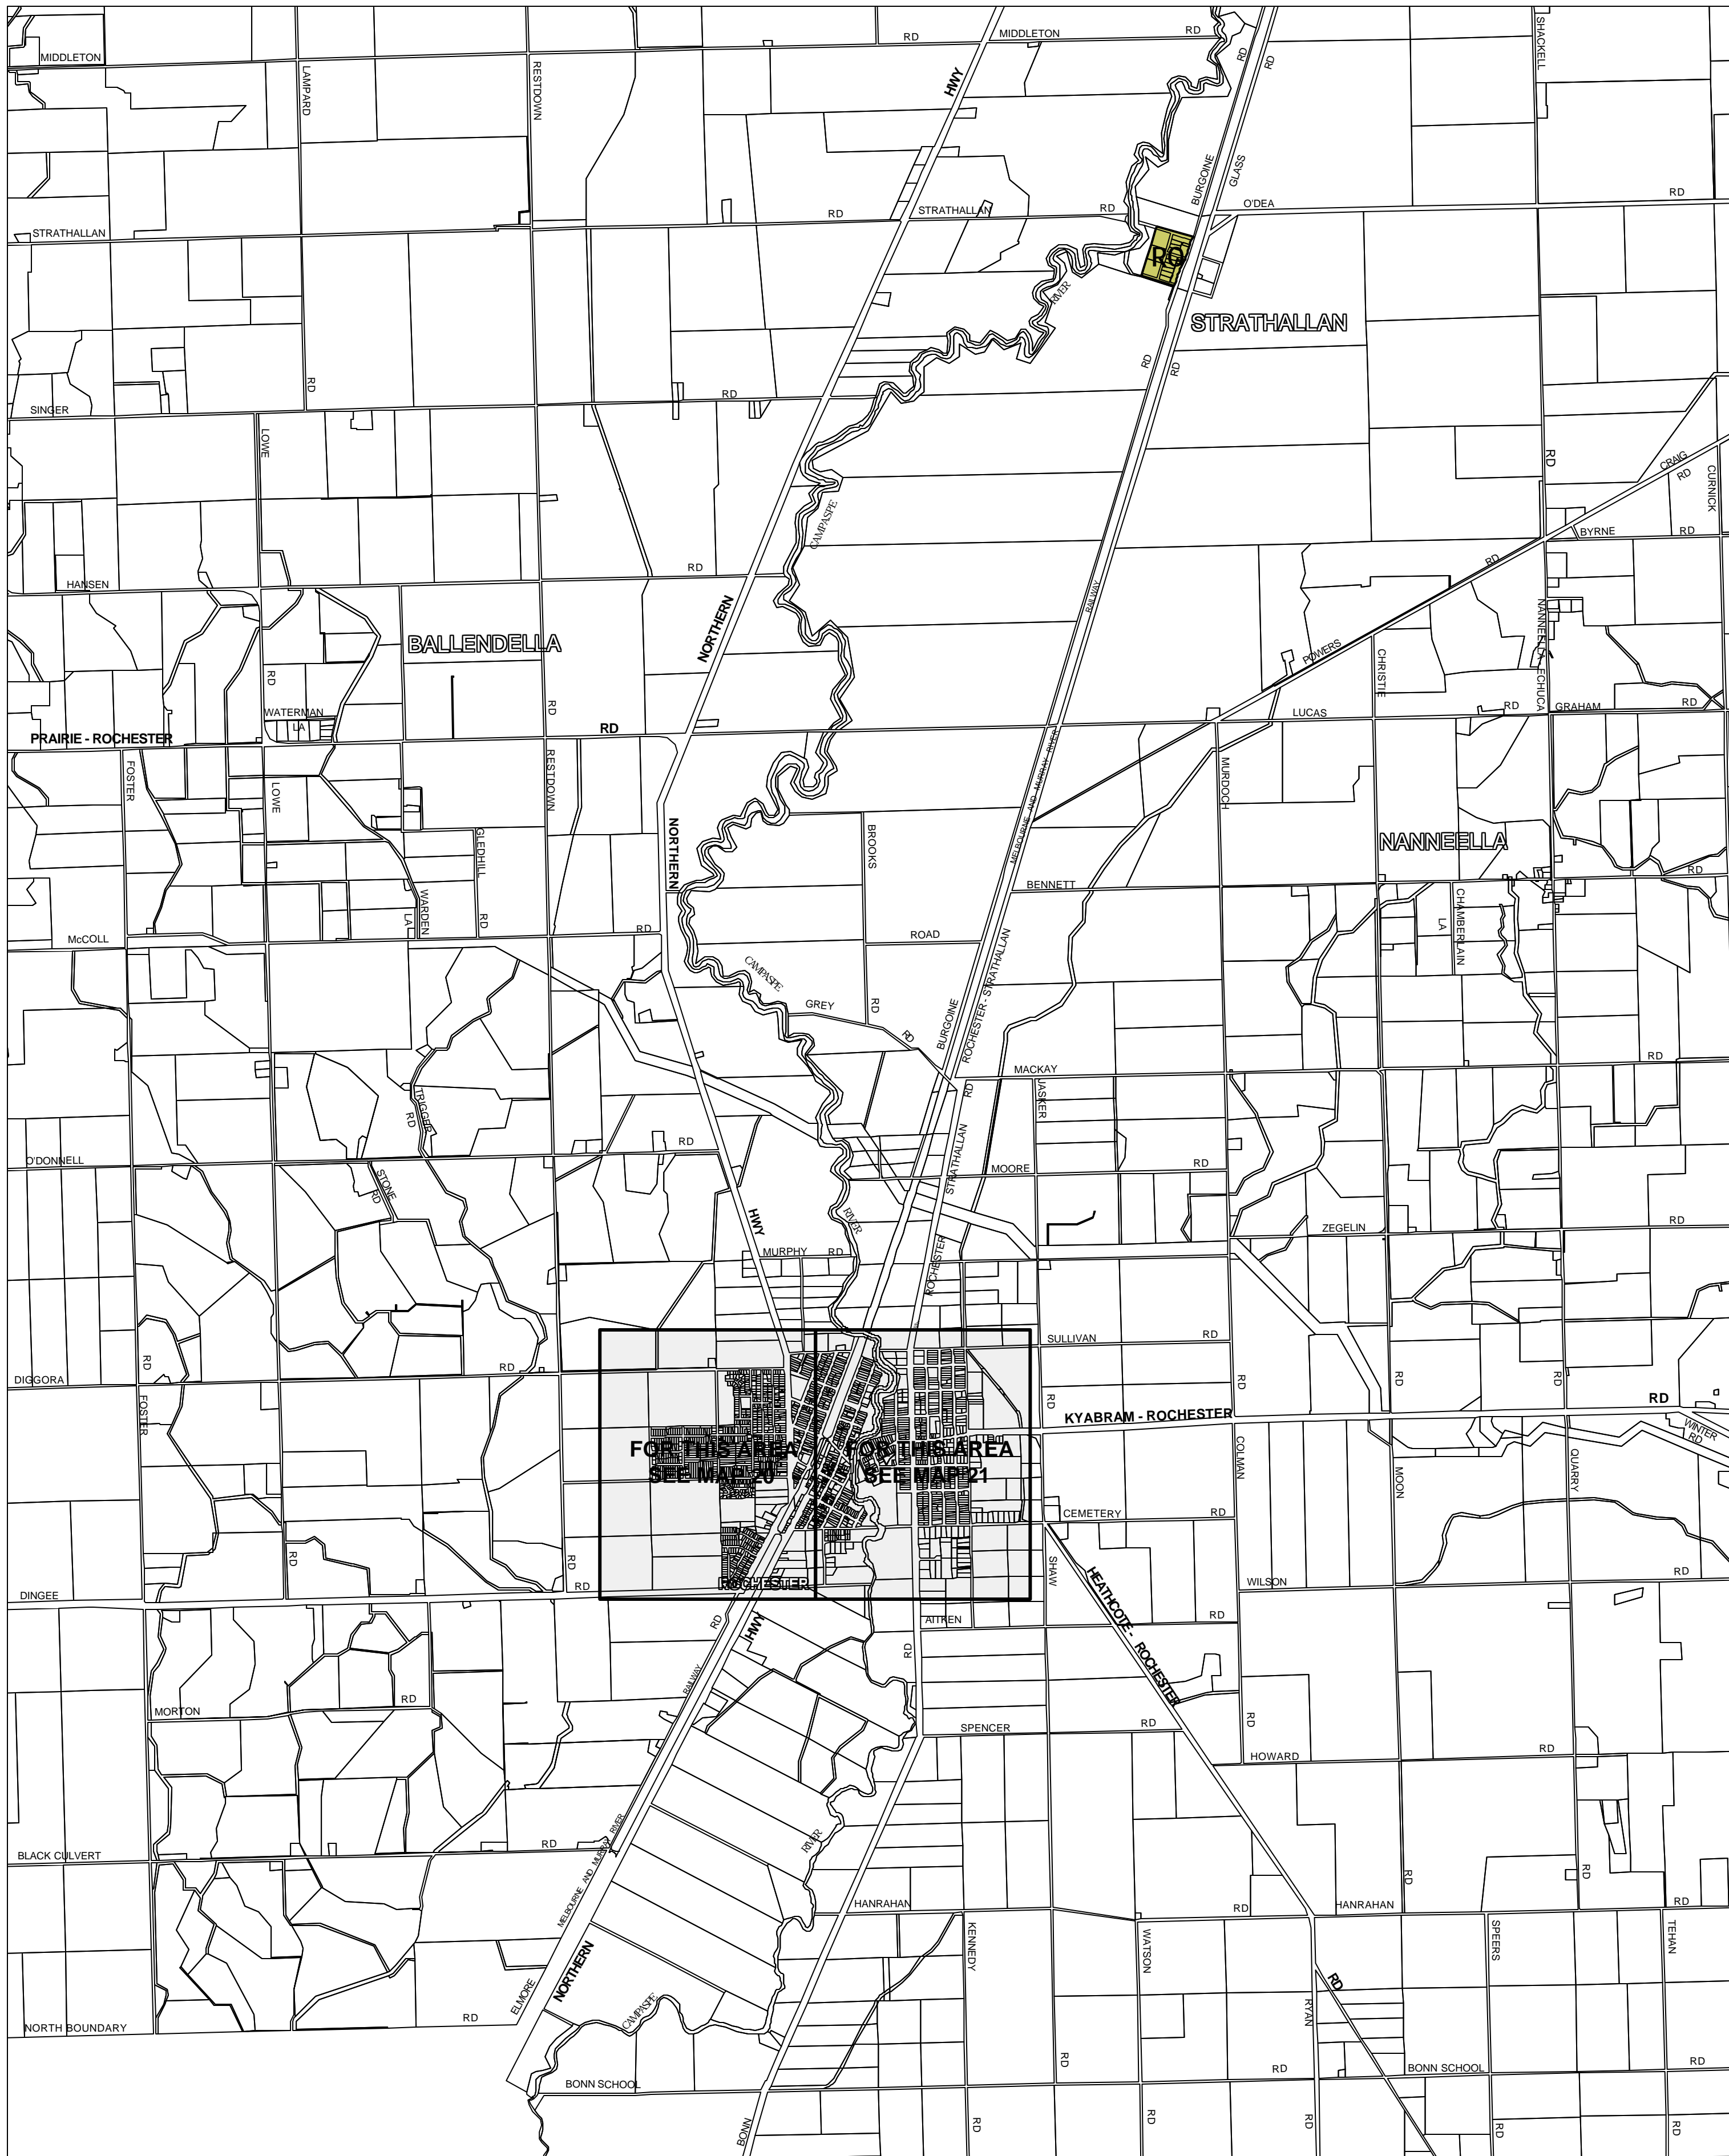

CAMPASPE PLANNING SCHEME - LOCAL PROVISION

Overlays

RO Restructure Overlay

Printed: 30/5/2007