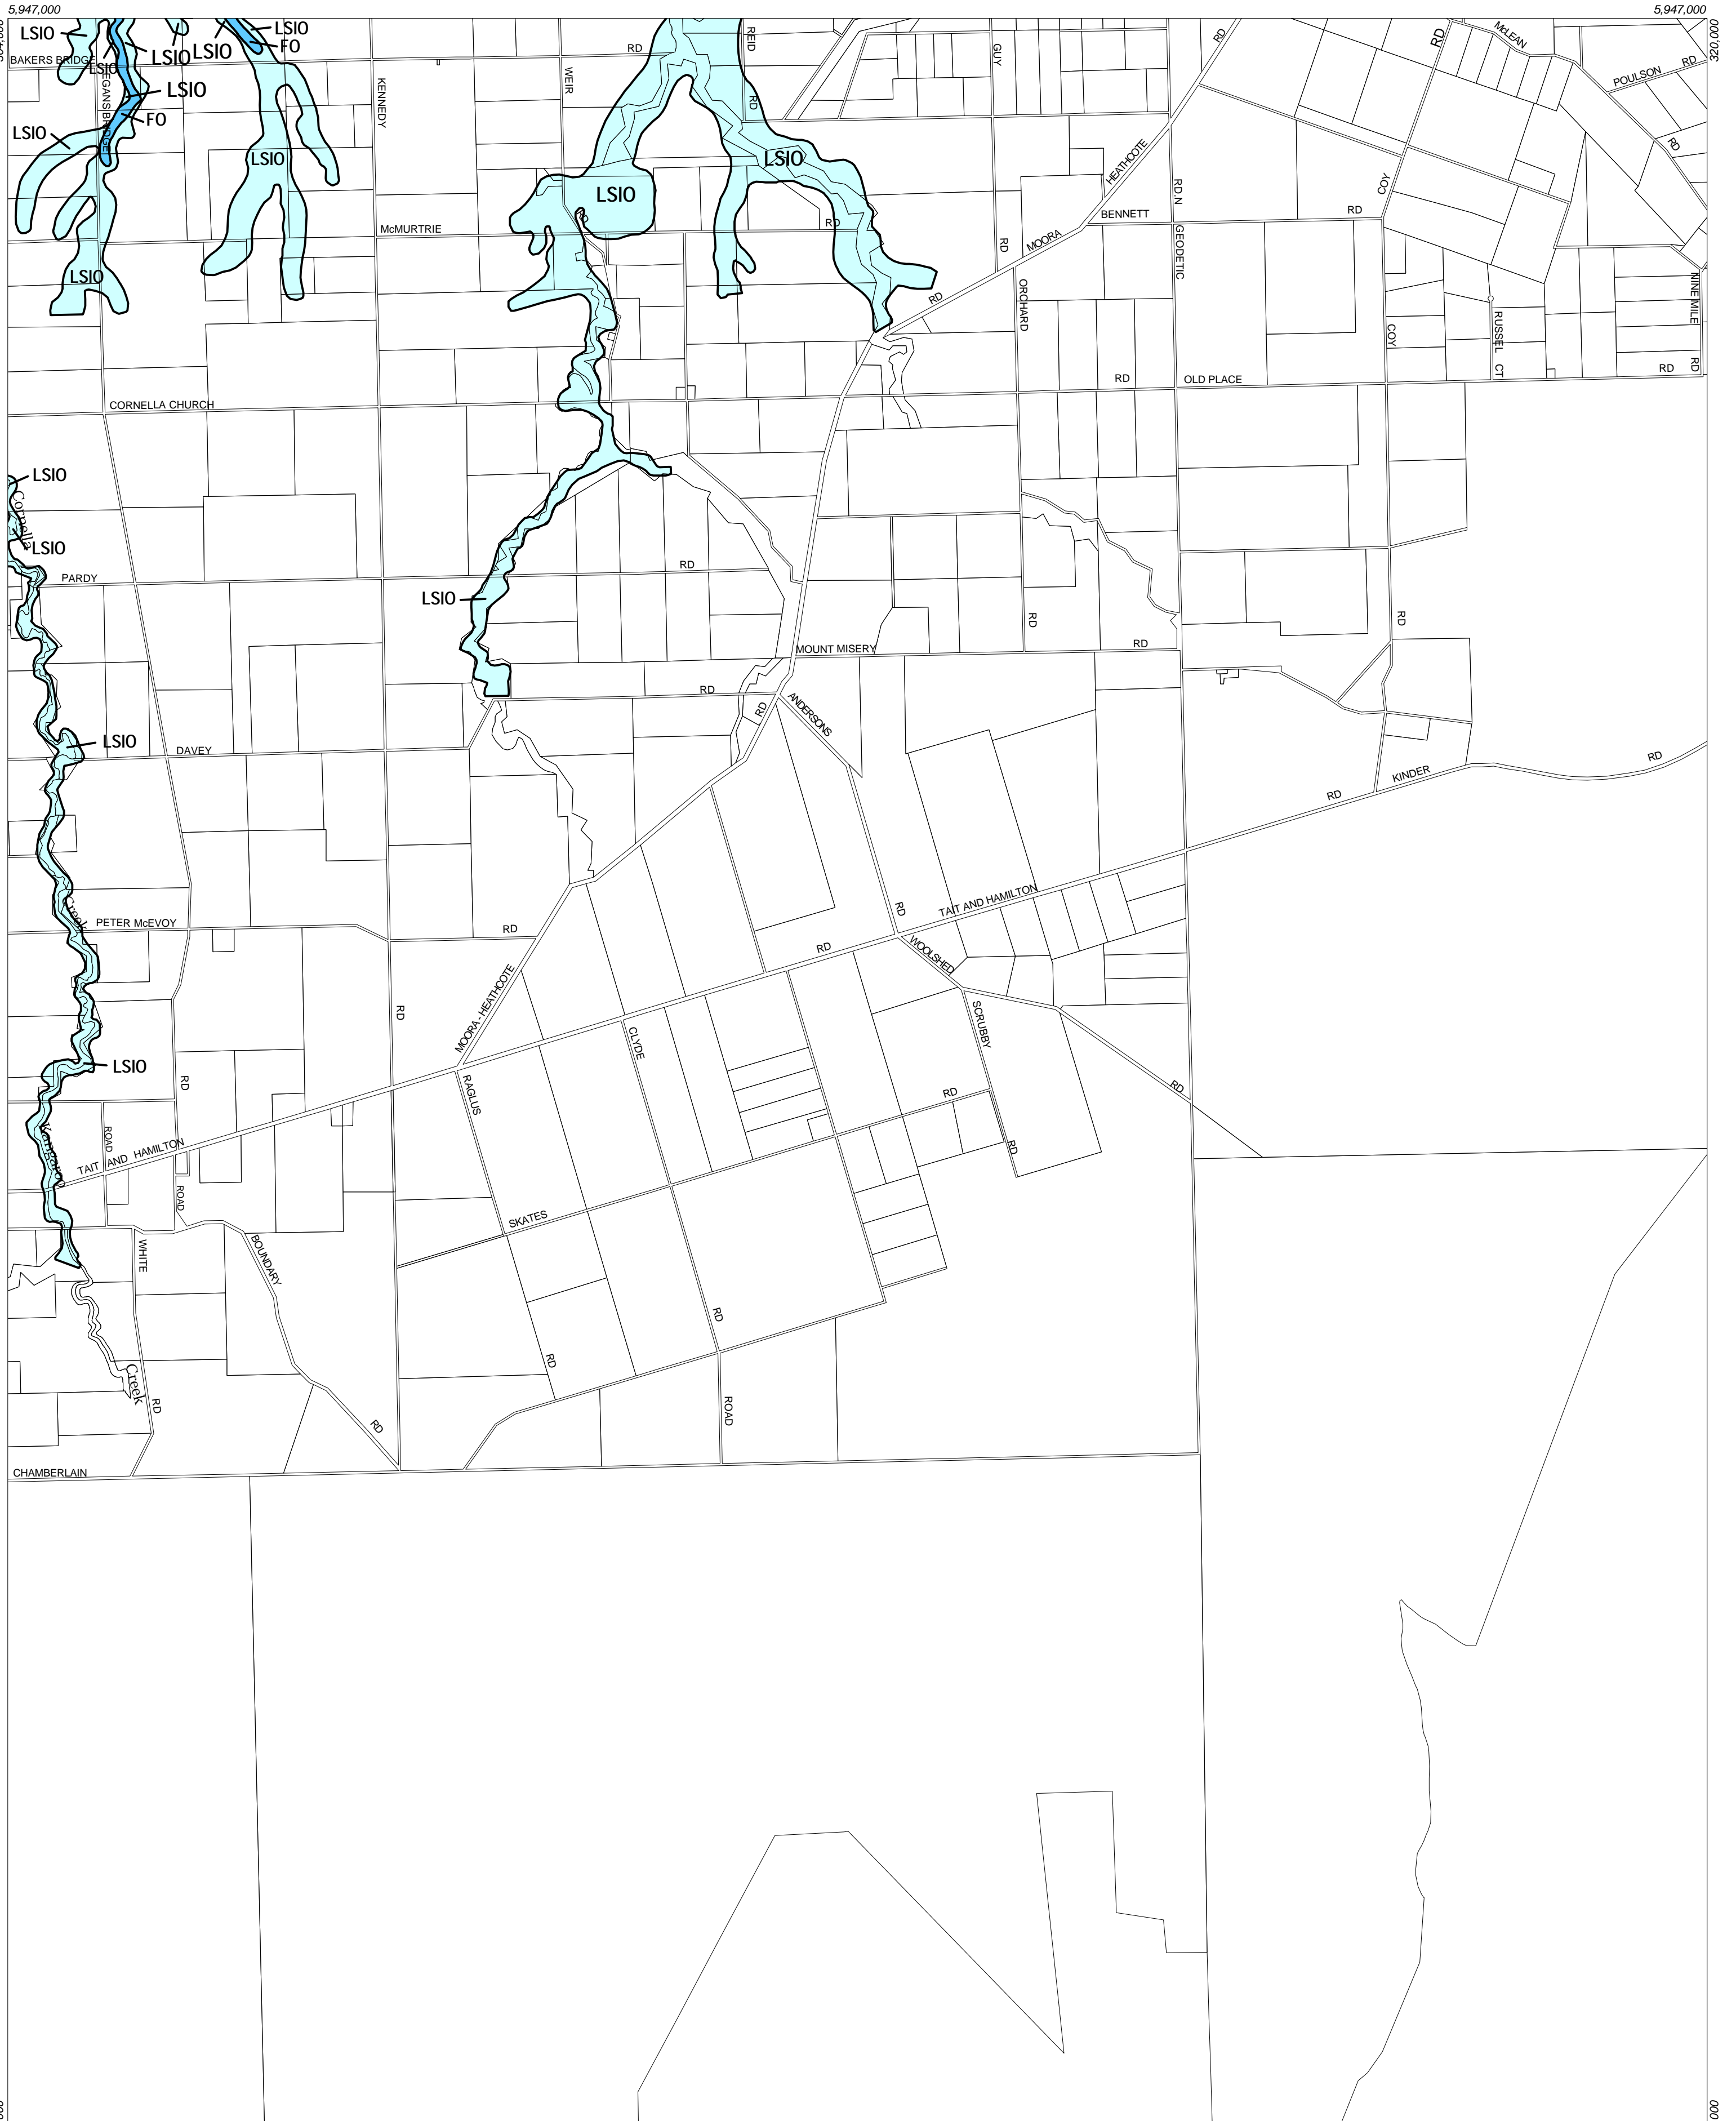

CAMPASPE PLANNING SCHEME - LOCAL PROVISION

This publication is copyright. No part may be reproduced by any process except in accordance with the provisions of the Copyright Act. © State of Victoria.

This map should be read in conjunction with additional Planning Overlay Maps (if applicable) as indicated on the INDEX TO MAPS.

Overlays

- Floodway Overlay
- Land Subject To Inundation Overlay

Amendment C14 Pt.1
Printed: 3/1/2003