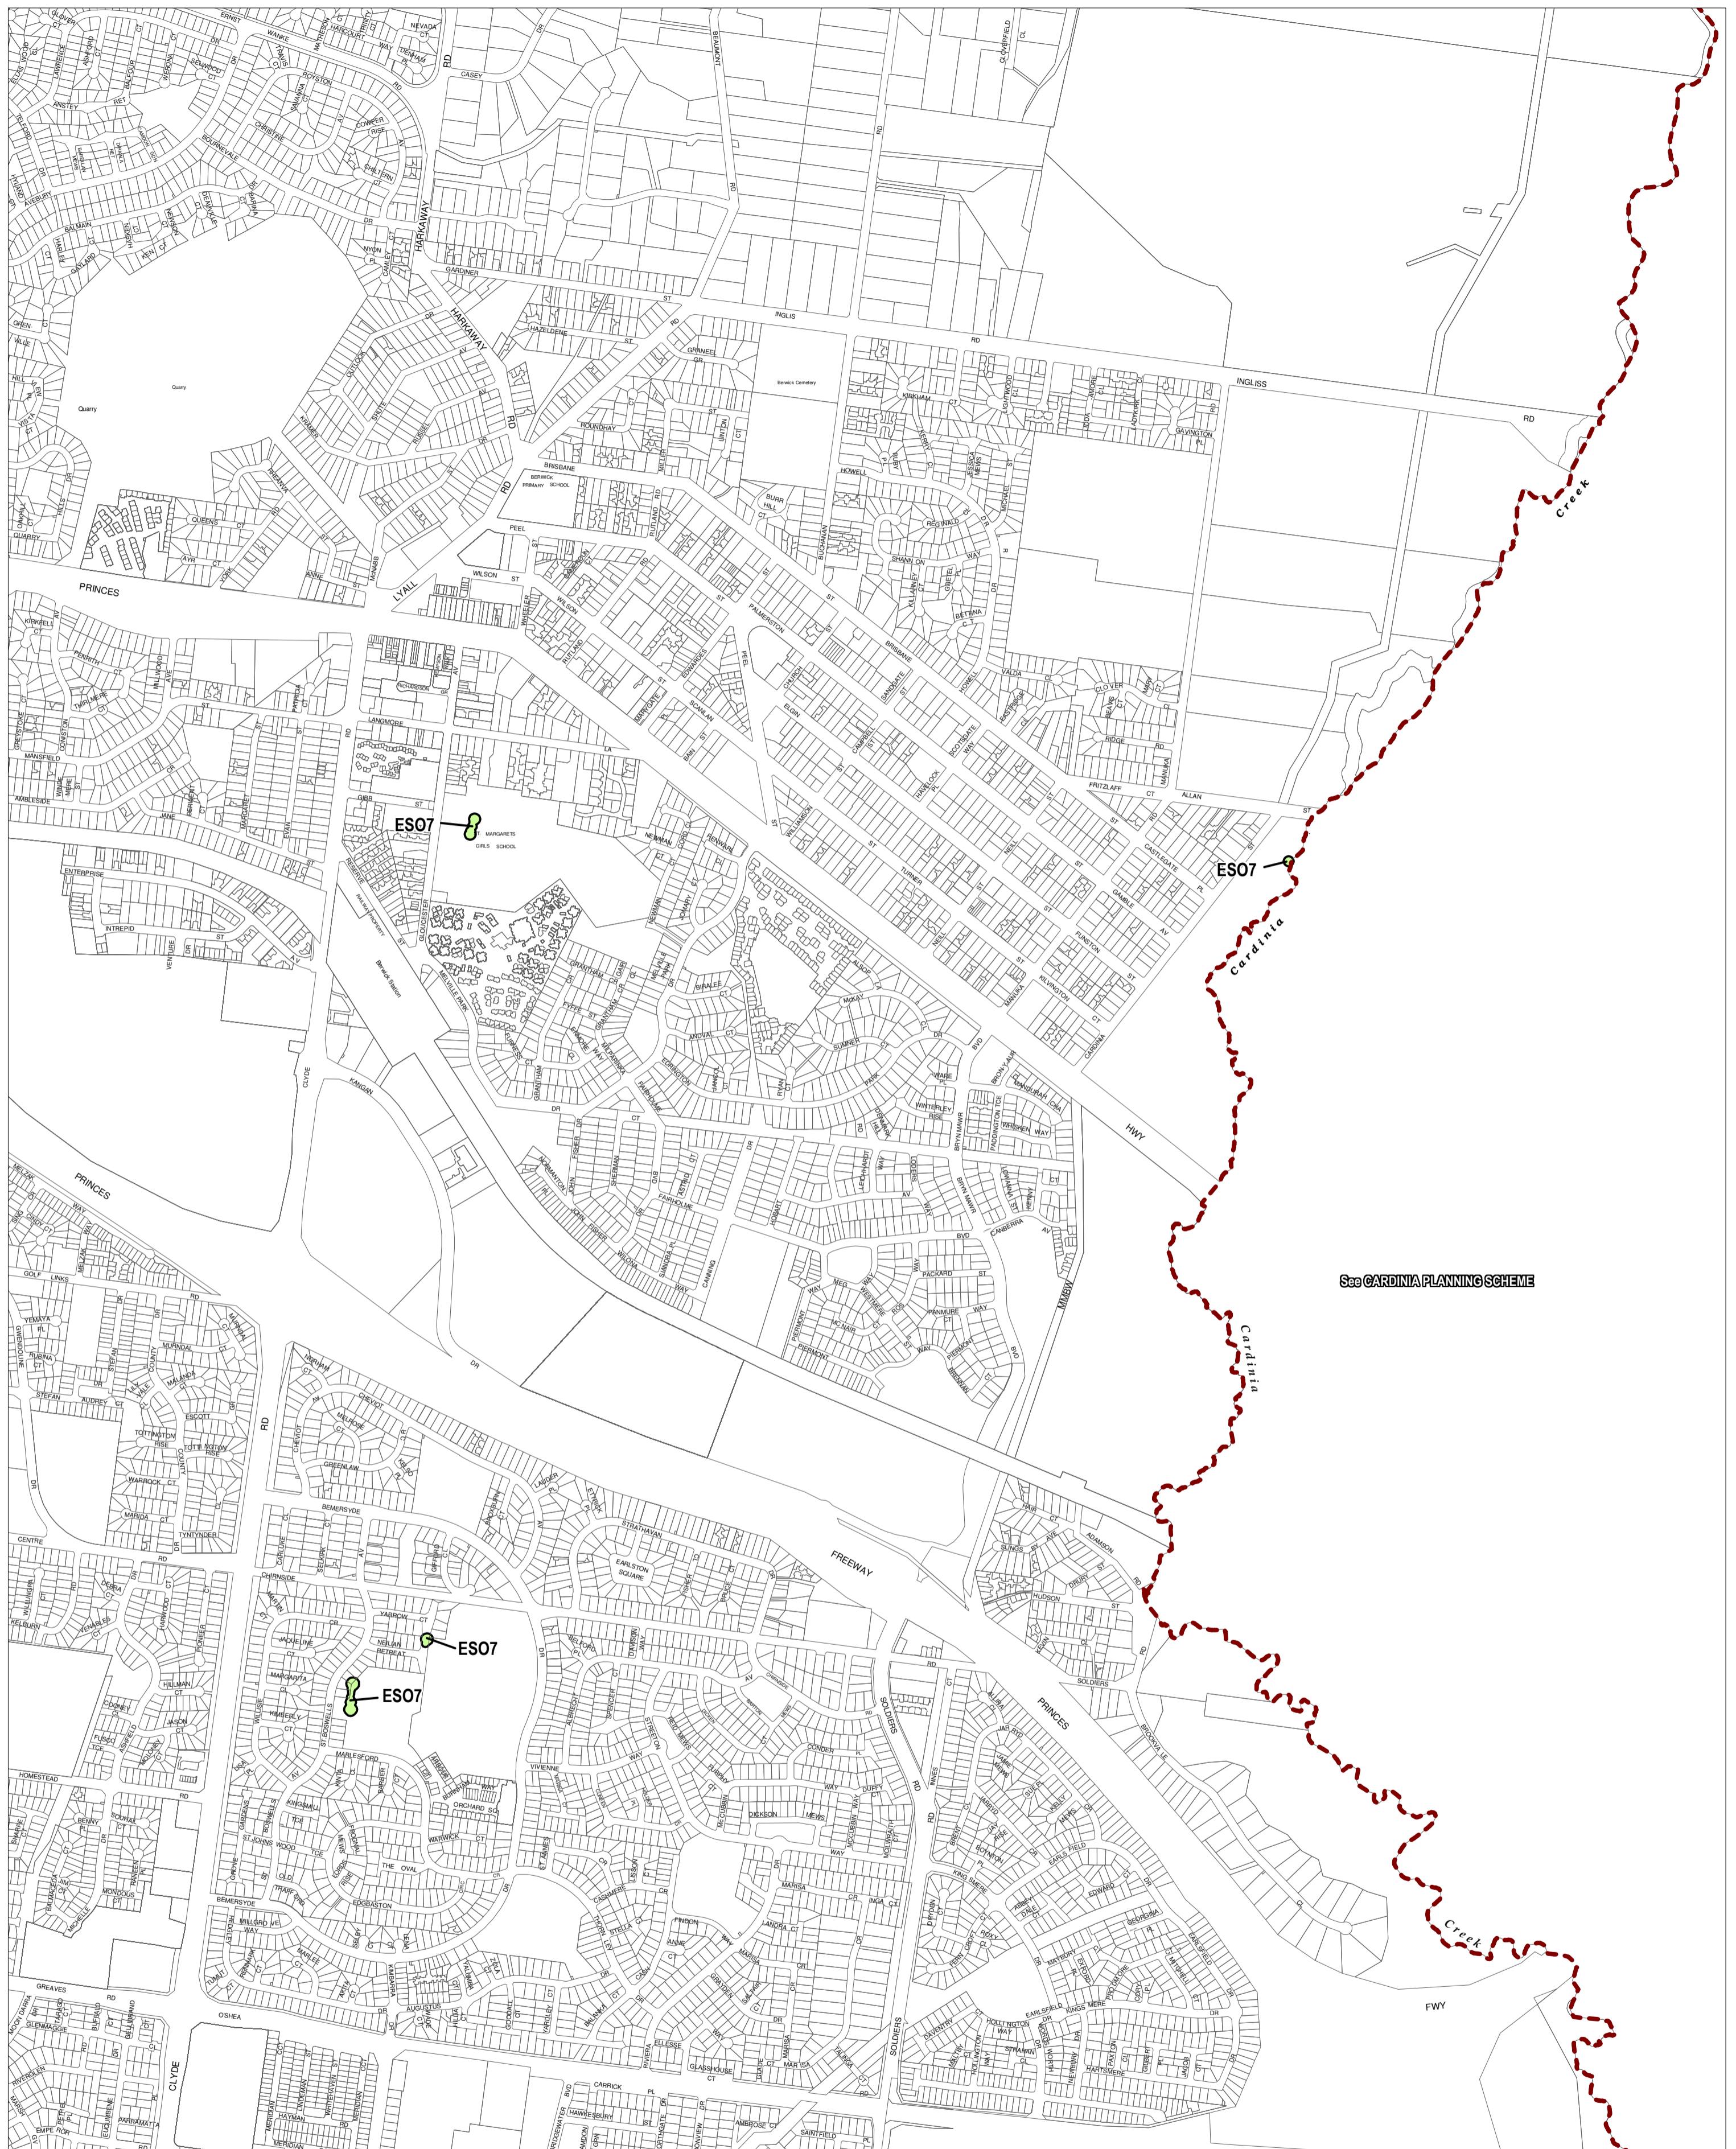

CASEY PLANNING SCHEME - LOCAL PROVISION

Overlays
ES07 Environmental Significance Overlay - Schedule 7

200 0 200 400 600 800 1000 m
AUSTRALIAN MAP GRID ZONE 55

INDEX TO ADJOINING METRIC SERIES MAP

1	2
4	5
7	8
10	11
14	15
17	18
20	21

State Government Victoria

Printed: 12/6/2015 **AMENDMENT C148**