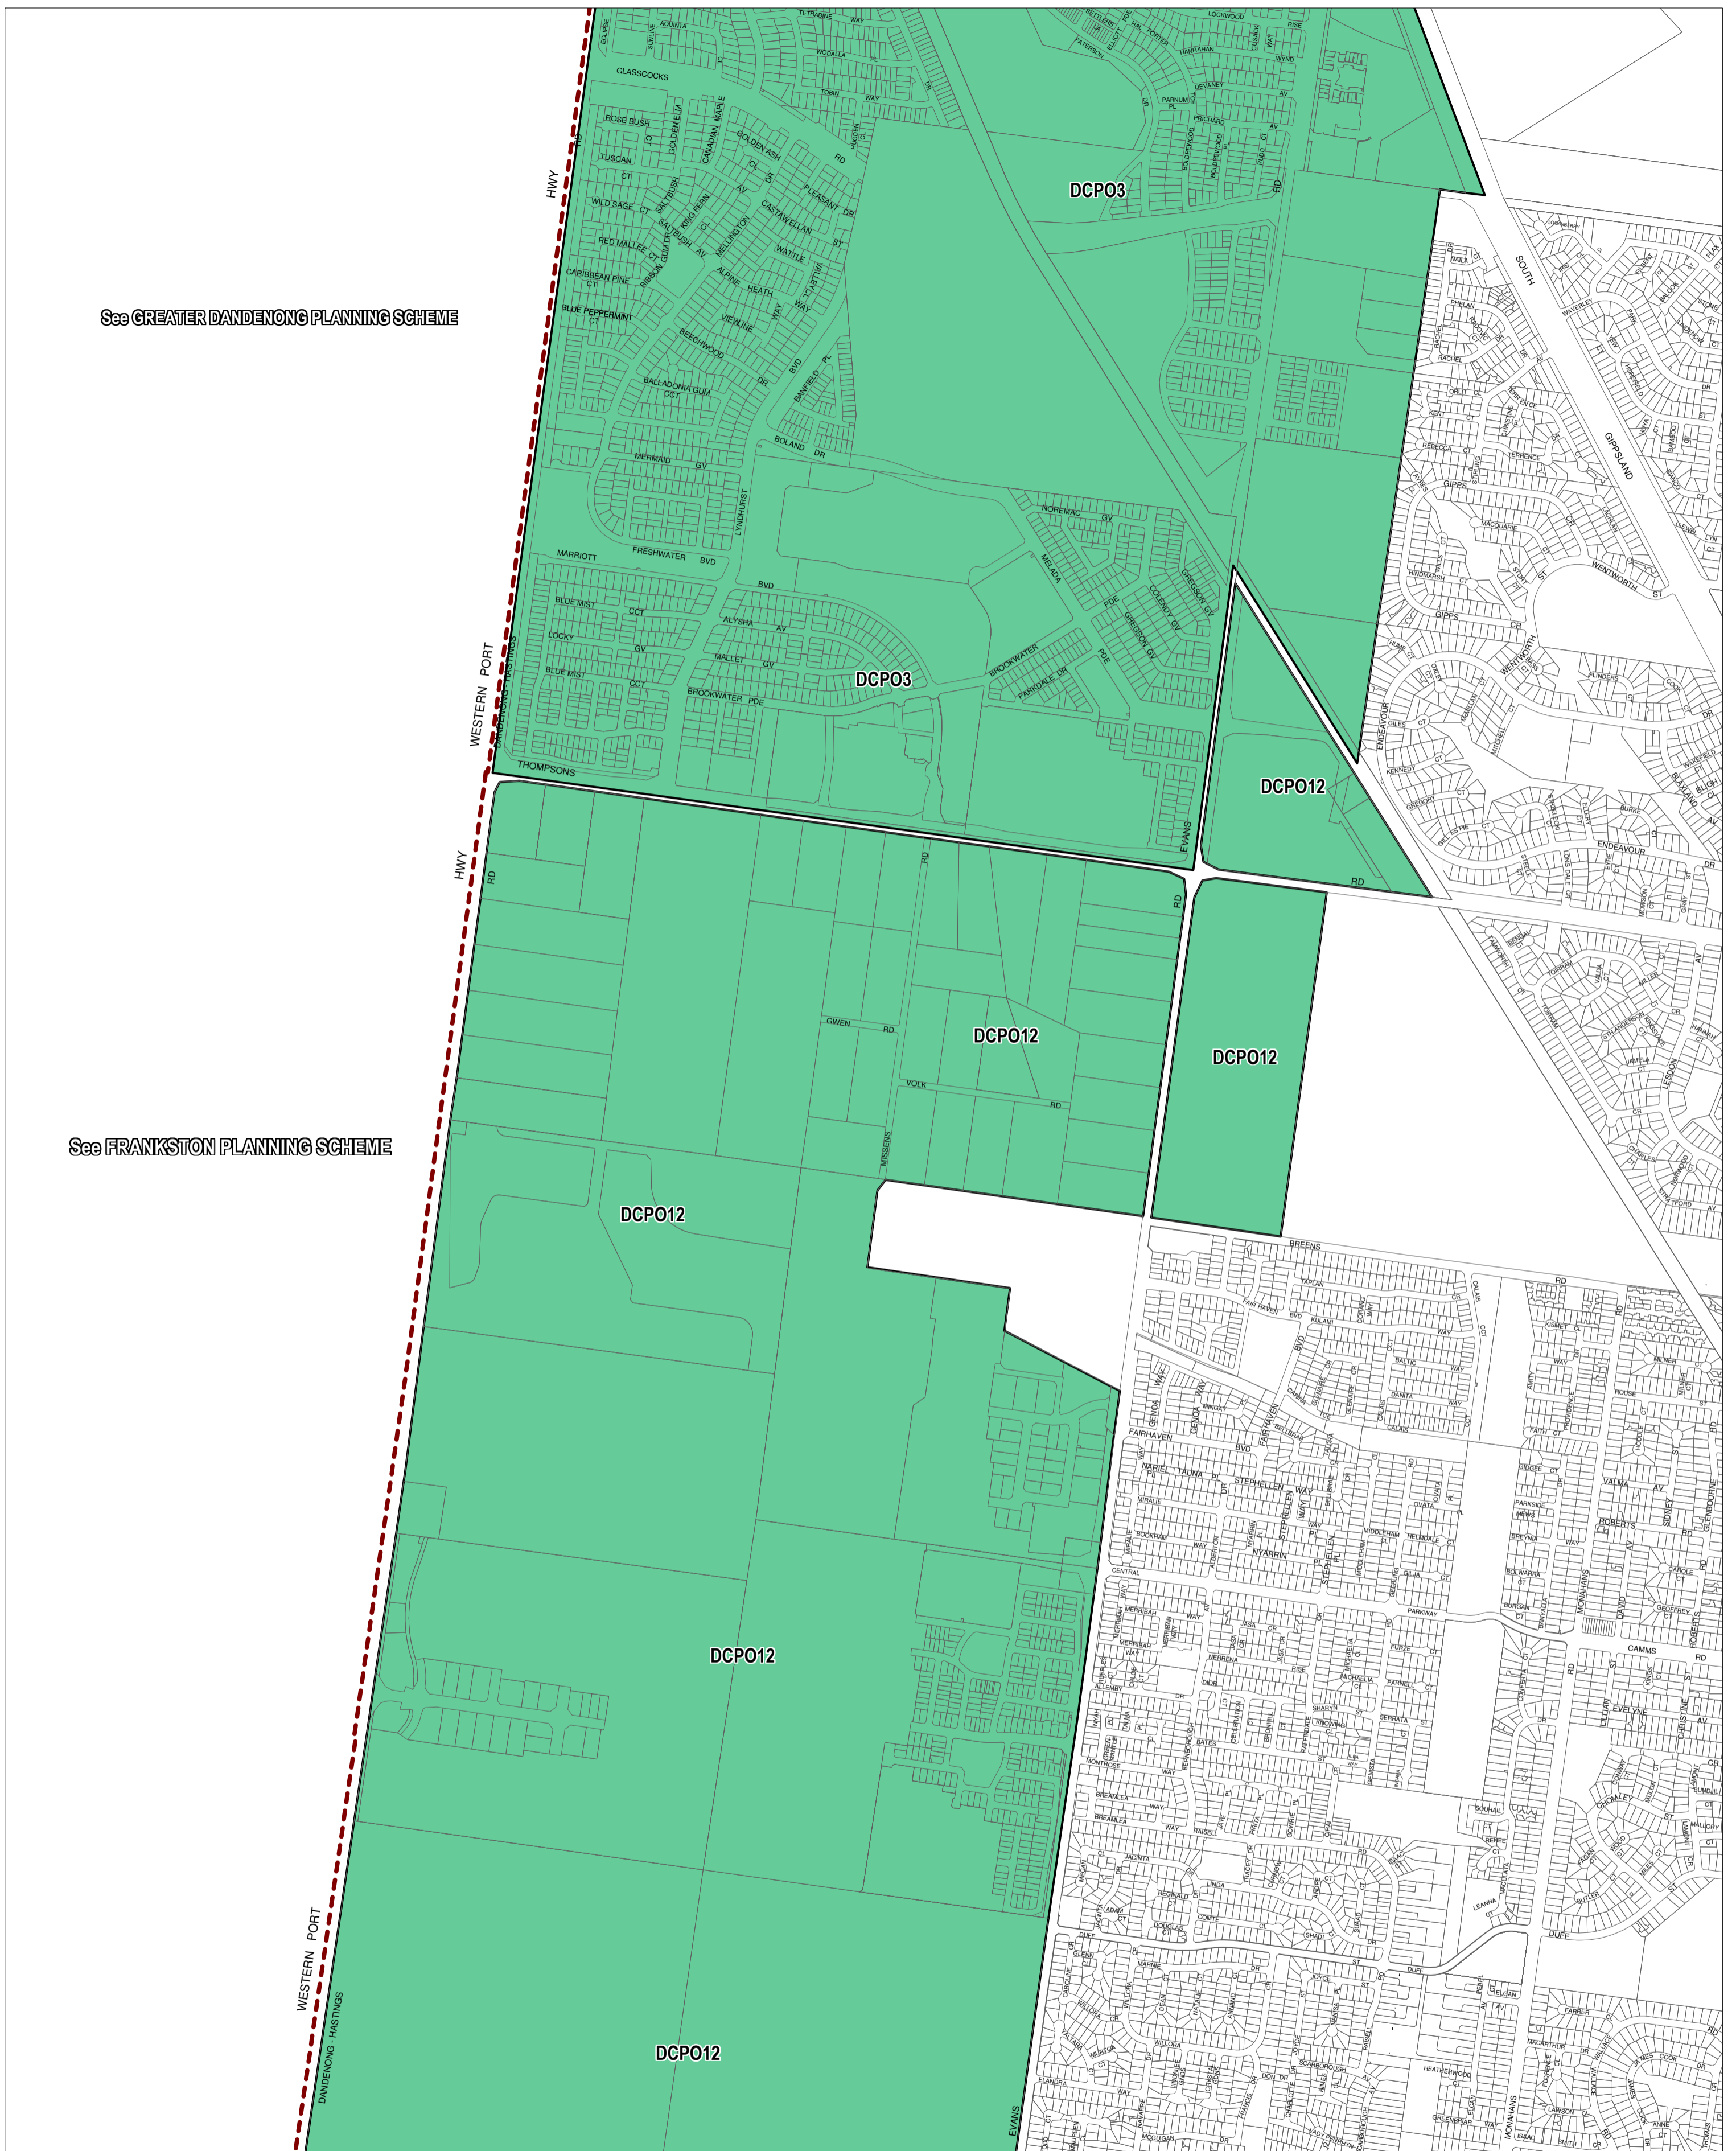

CASEY PLANNING SCHEME - LOCAL PROVISION

See GREATER DANDENONG PLANNING SCHEME

See FRANKSTON PLANNING SCHEME

INDEX TO ADJOINING METRIC SERIES MAP

1	2		
4	5	6	
7	8	9	
10	11	12	13
14	15	16	
17	18	21	22
20			

Printed: 3/6/2013

AMENDMENT C155