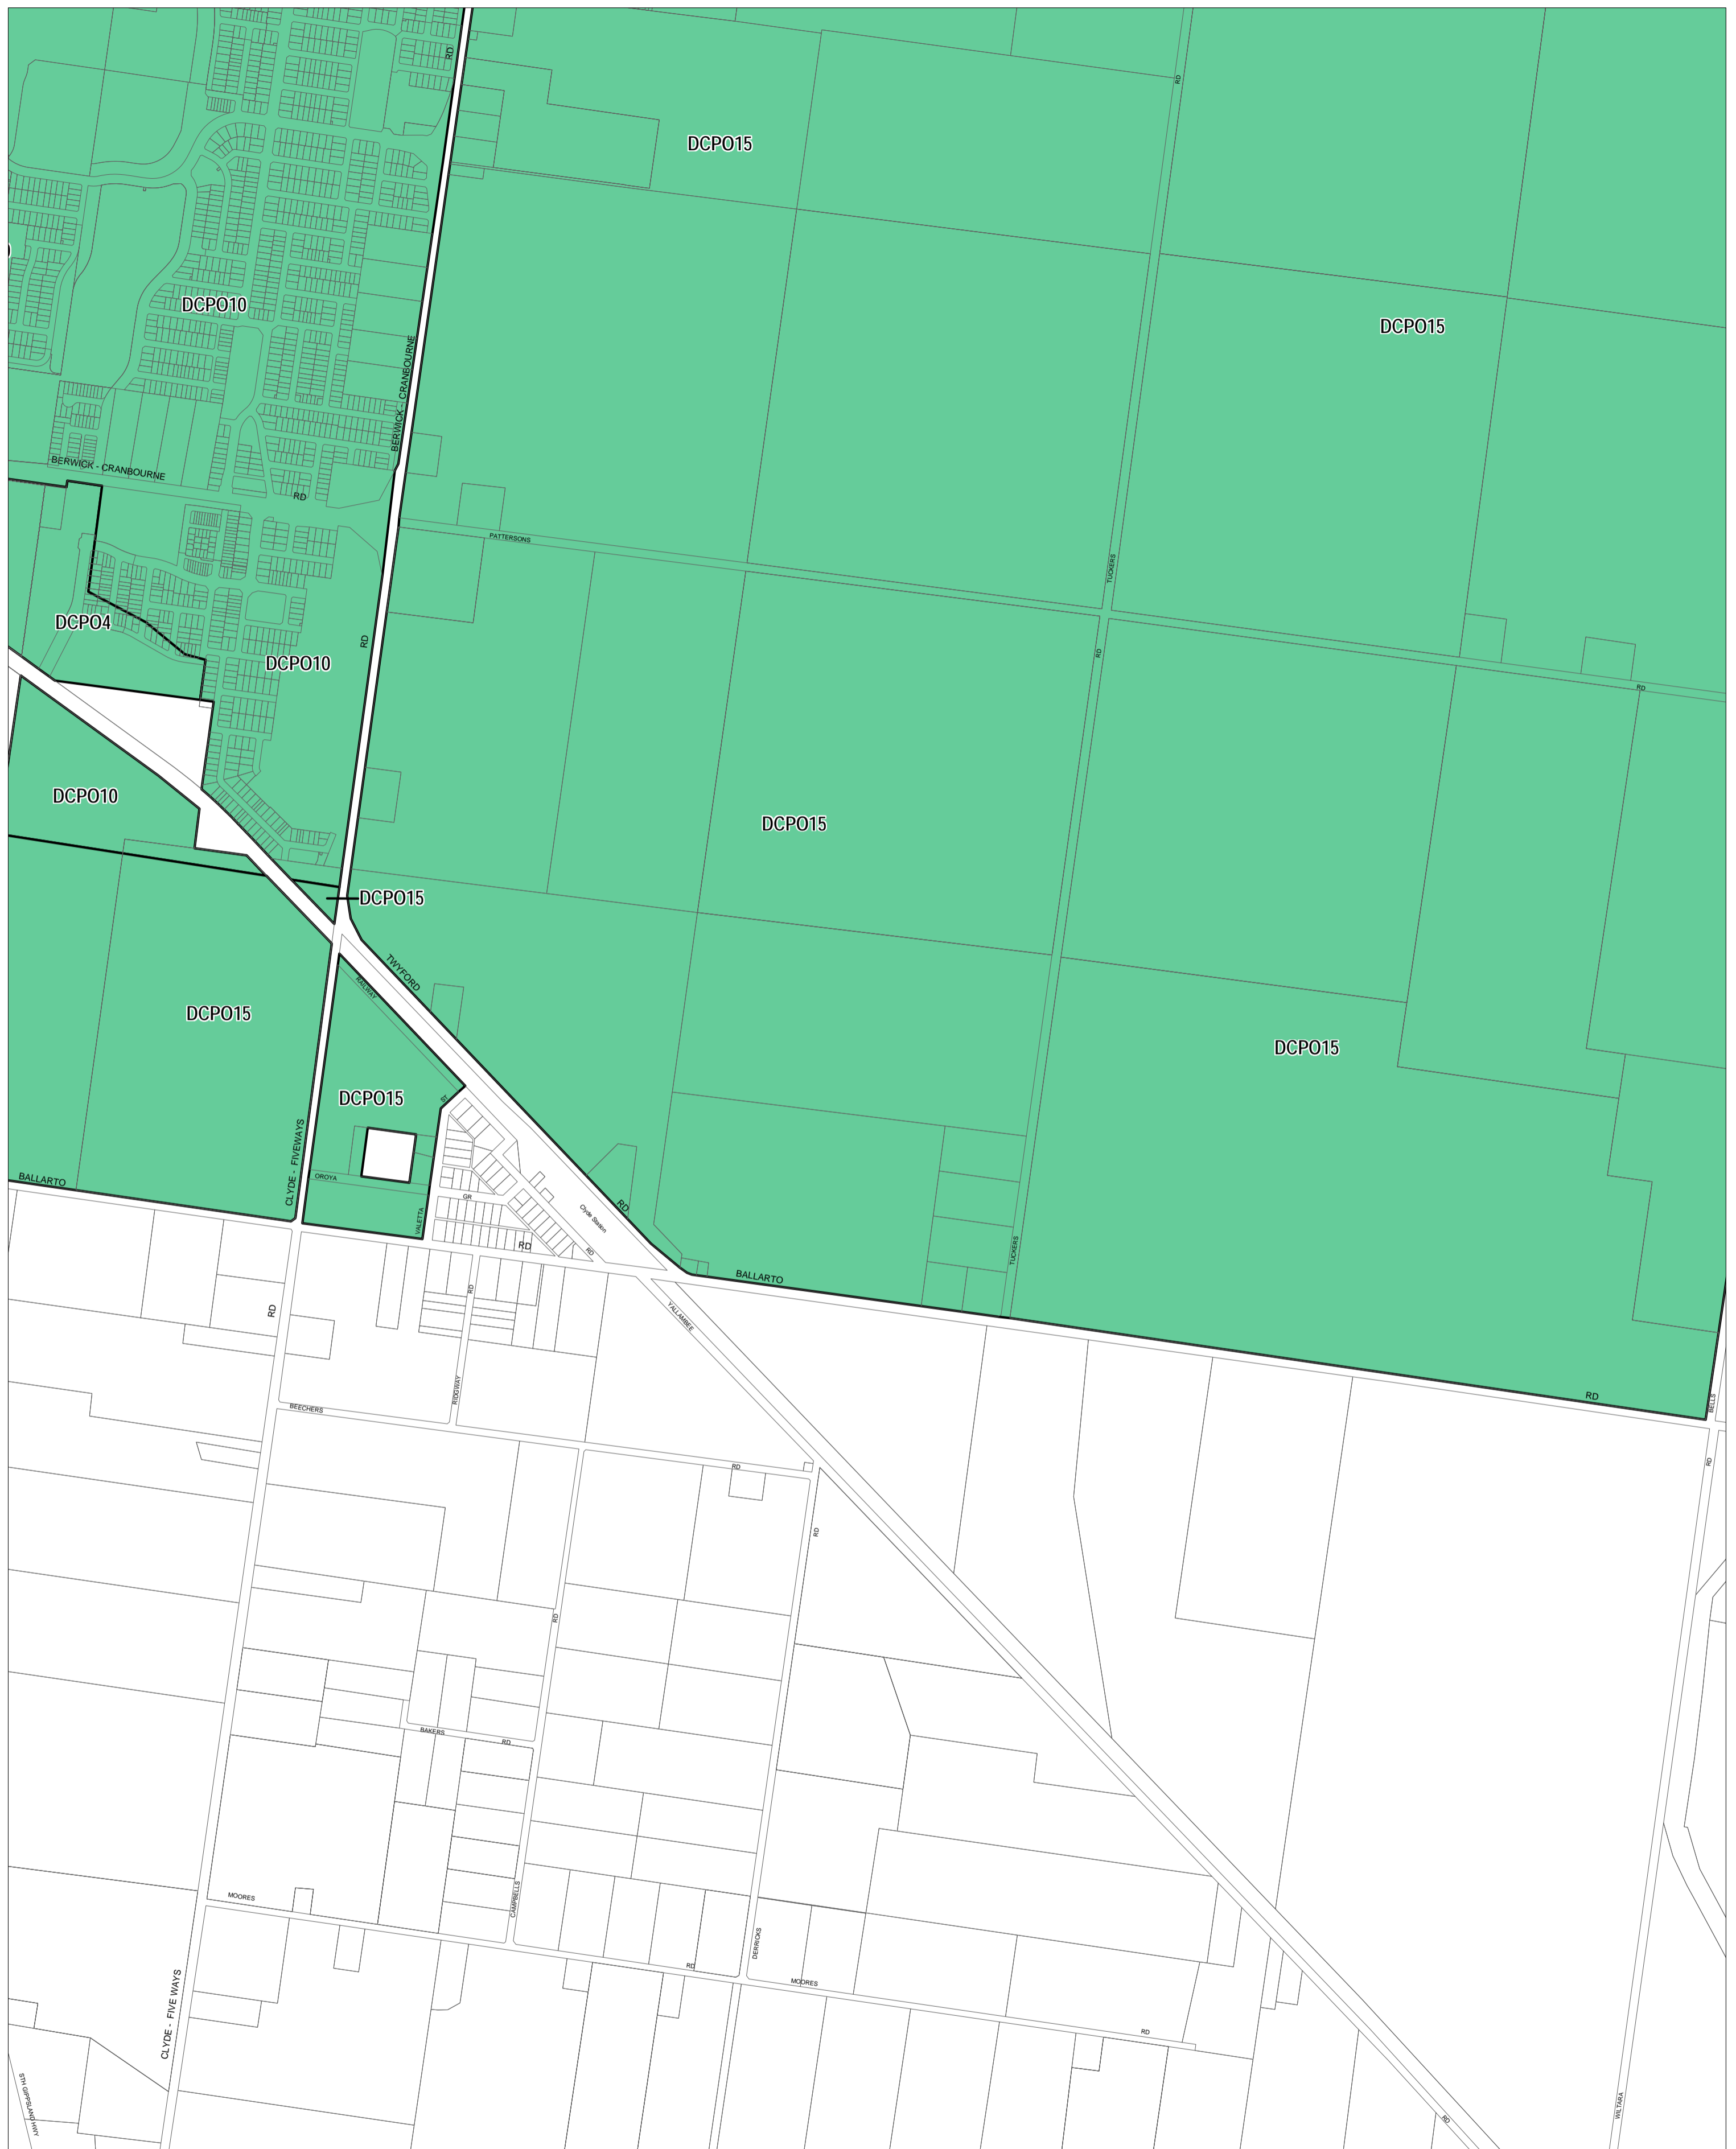

CASEY PLANNING SCHEME - LOCAL PROVISION

Overlays	
  DCP04	Development Contributions Plan Overlay - Schedule 4
  DCP10	Development Contributions Plan Overlay - Schedule 10
  DCP15	Development Contributions Plan Overlay - Schedule 15

Printed: 14/11/2014

AMENDMENT C187