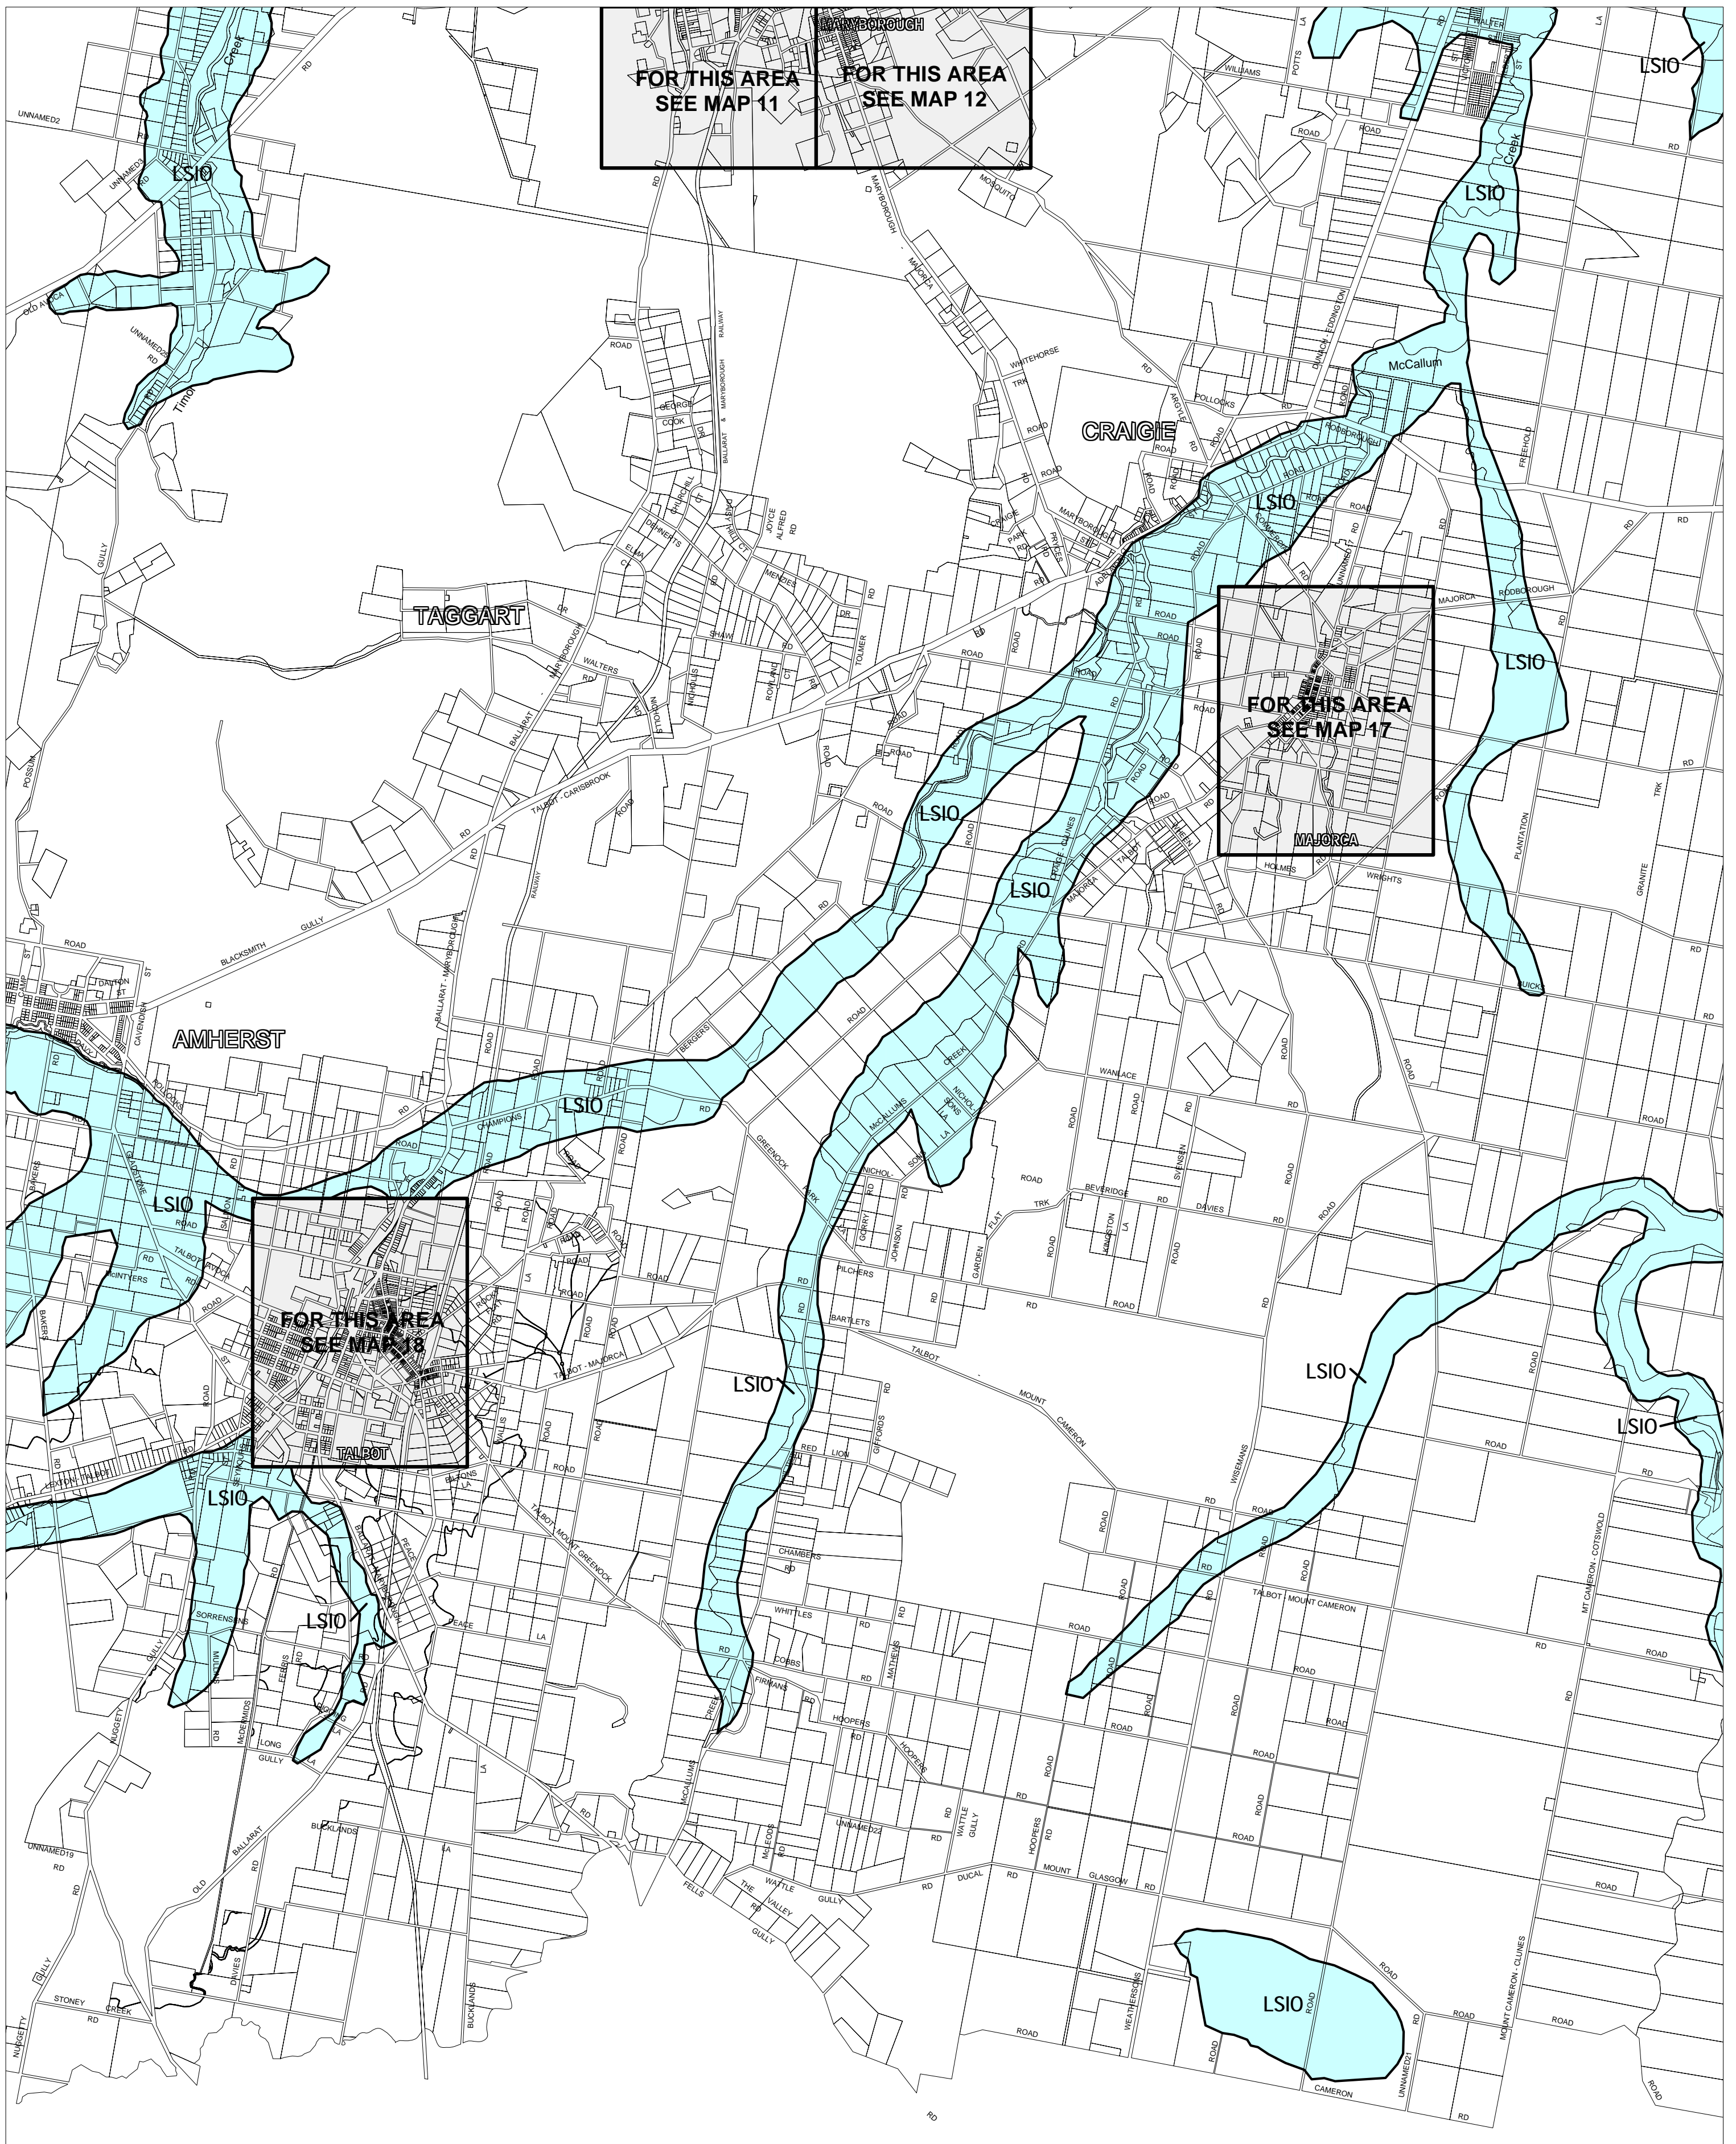

CENTRAL GOLDFIELDS PLANNING SCHEME - LOCAL PROVISION

Overlays
LSIO Land Subject to Inundation Overlay

Printed: 13/9/2007