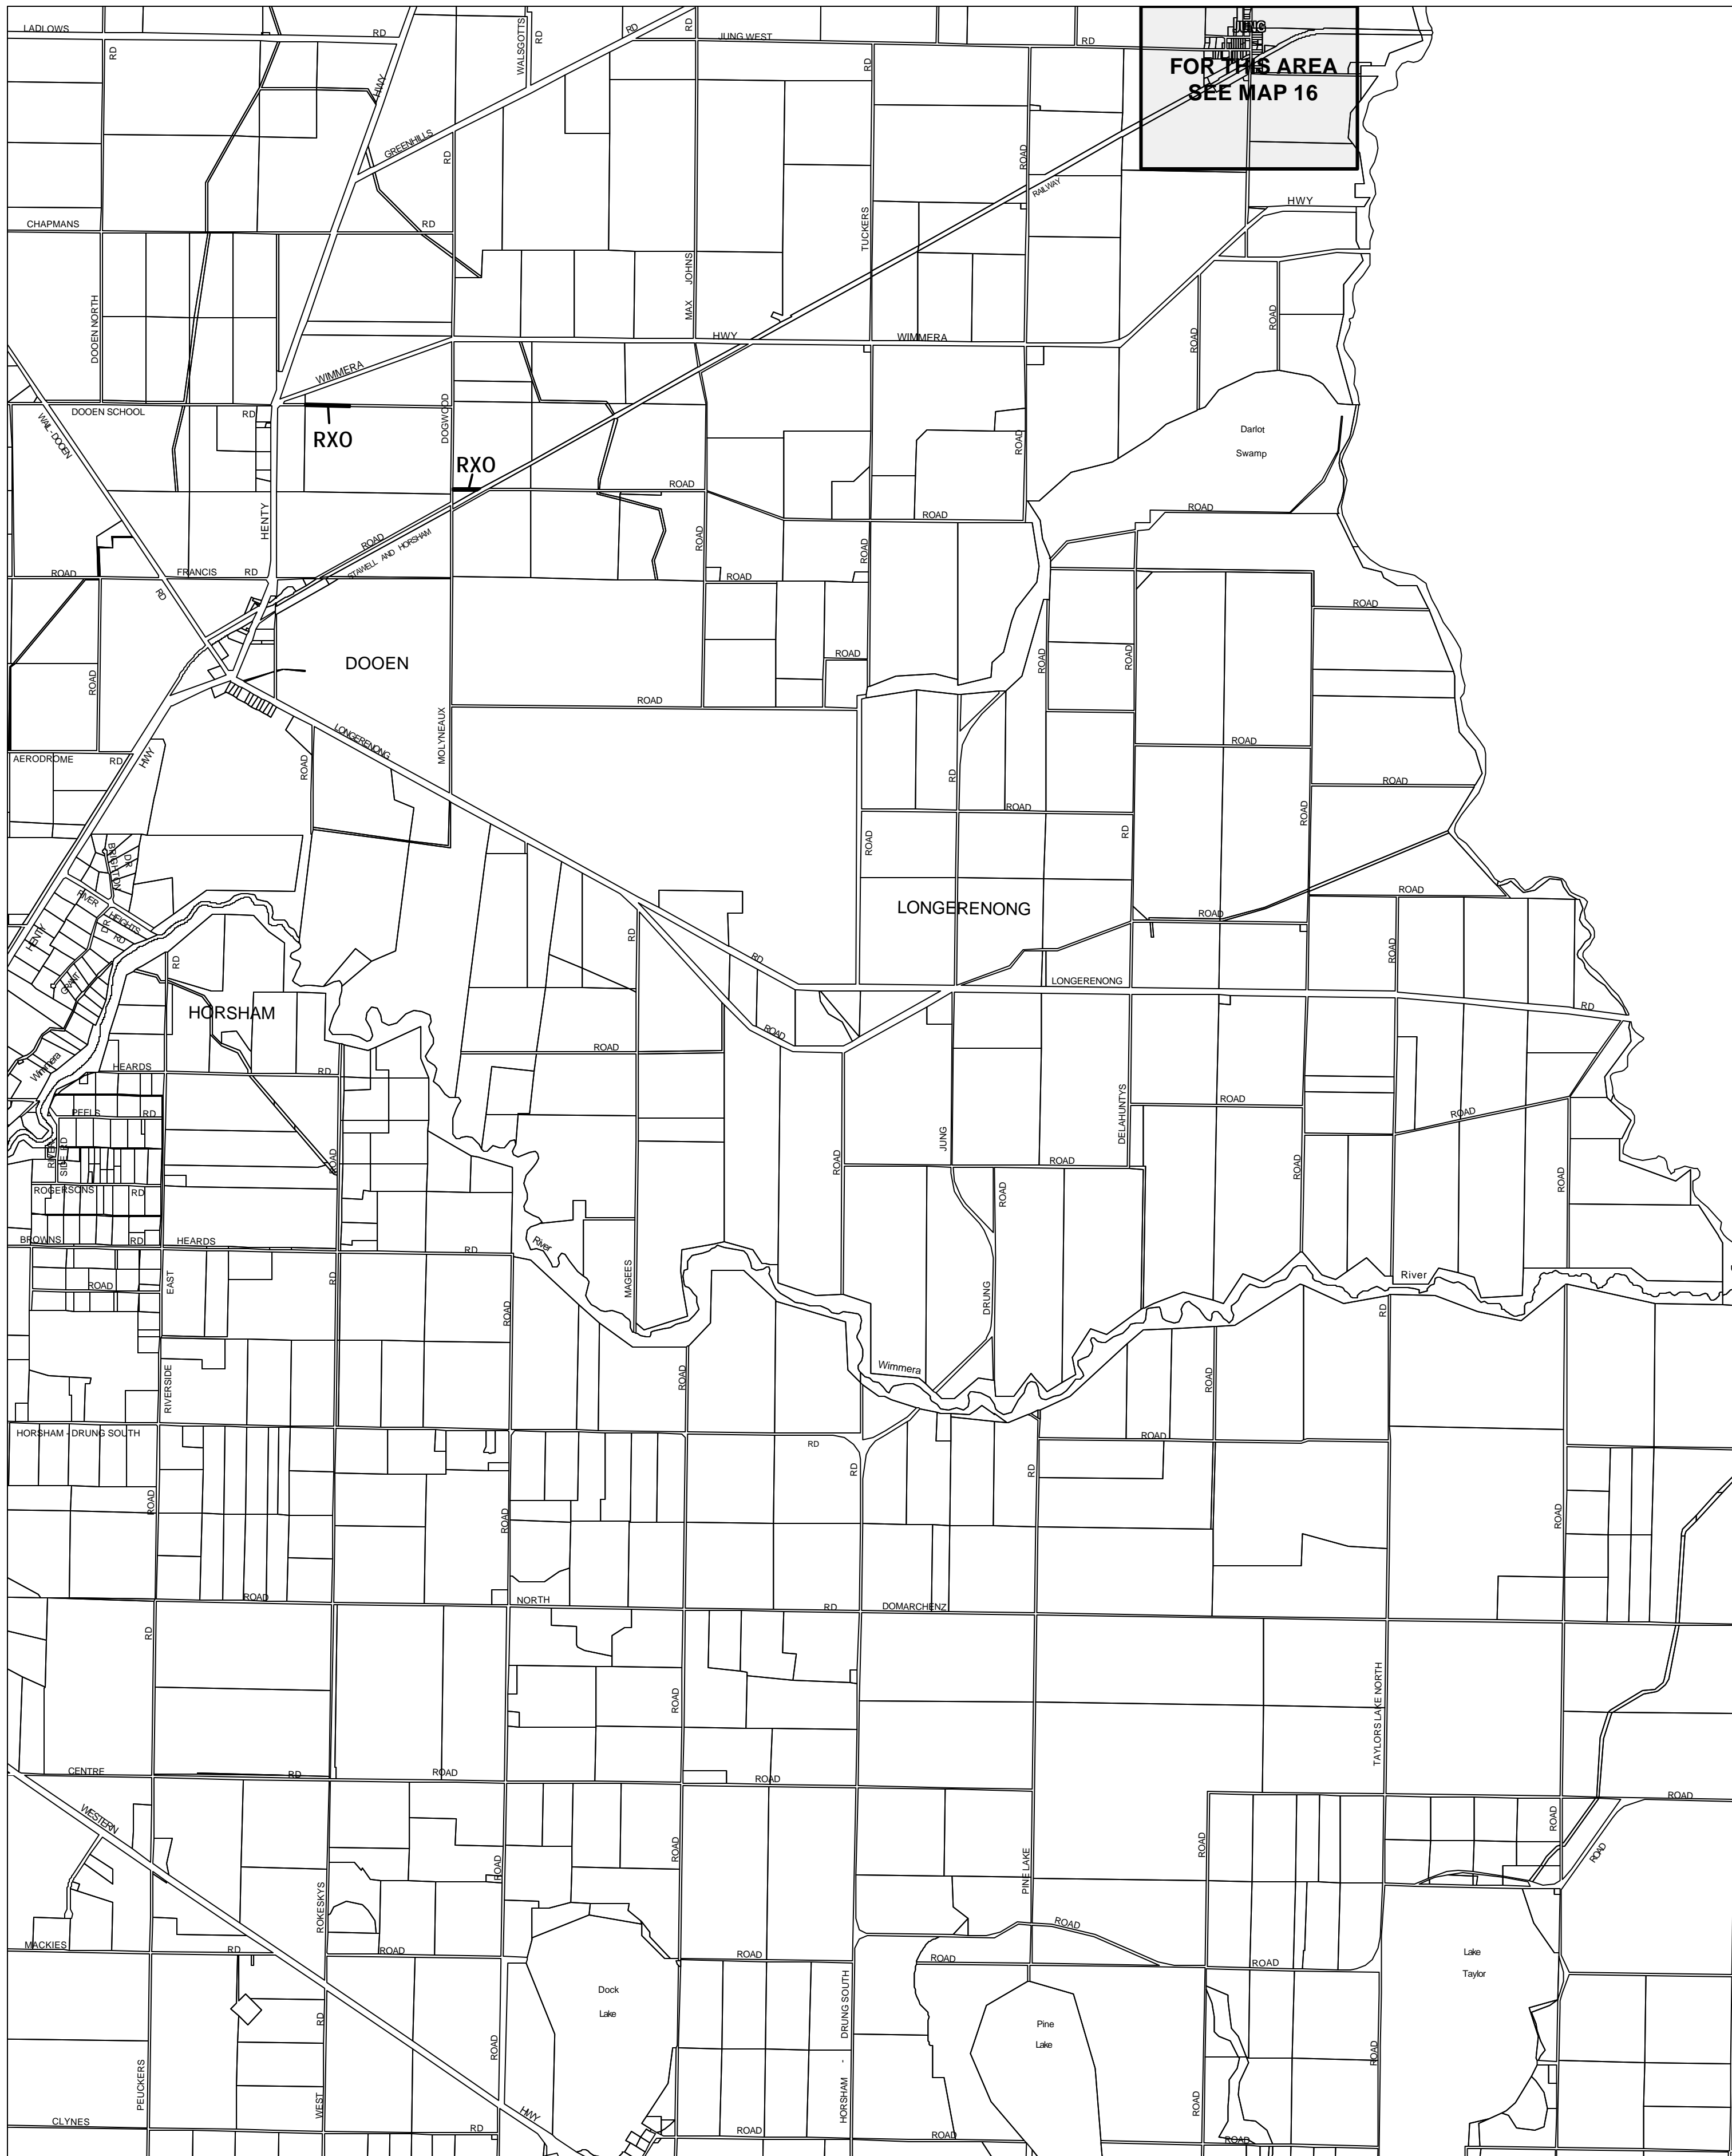

HORSHAM PLANNING SCHEME - LOCAL PROVISION

Overlays

- RXO Road Closure Overlay

AUSTRALIAN MAP GRID ZONE 54

Printed: 13/8/2009

AMENDMENT C42

ROAD CLOSURE OVERLAY

MAP No 15RXO