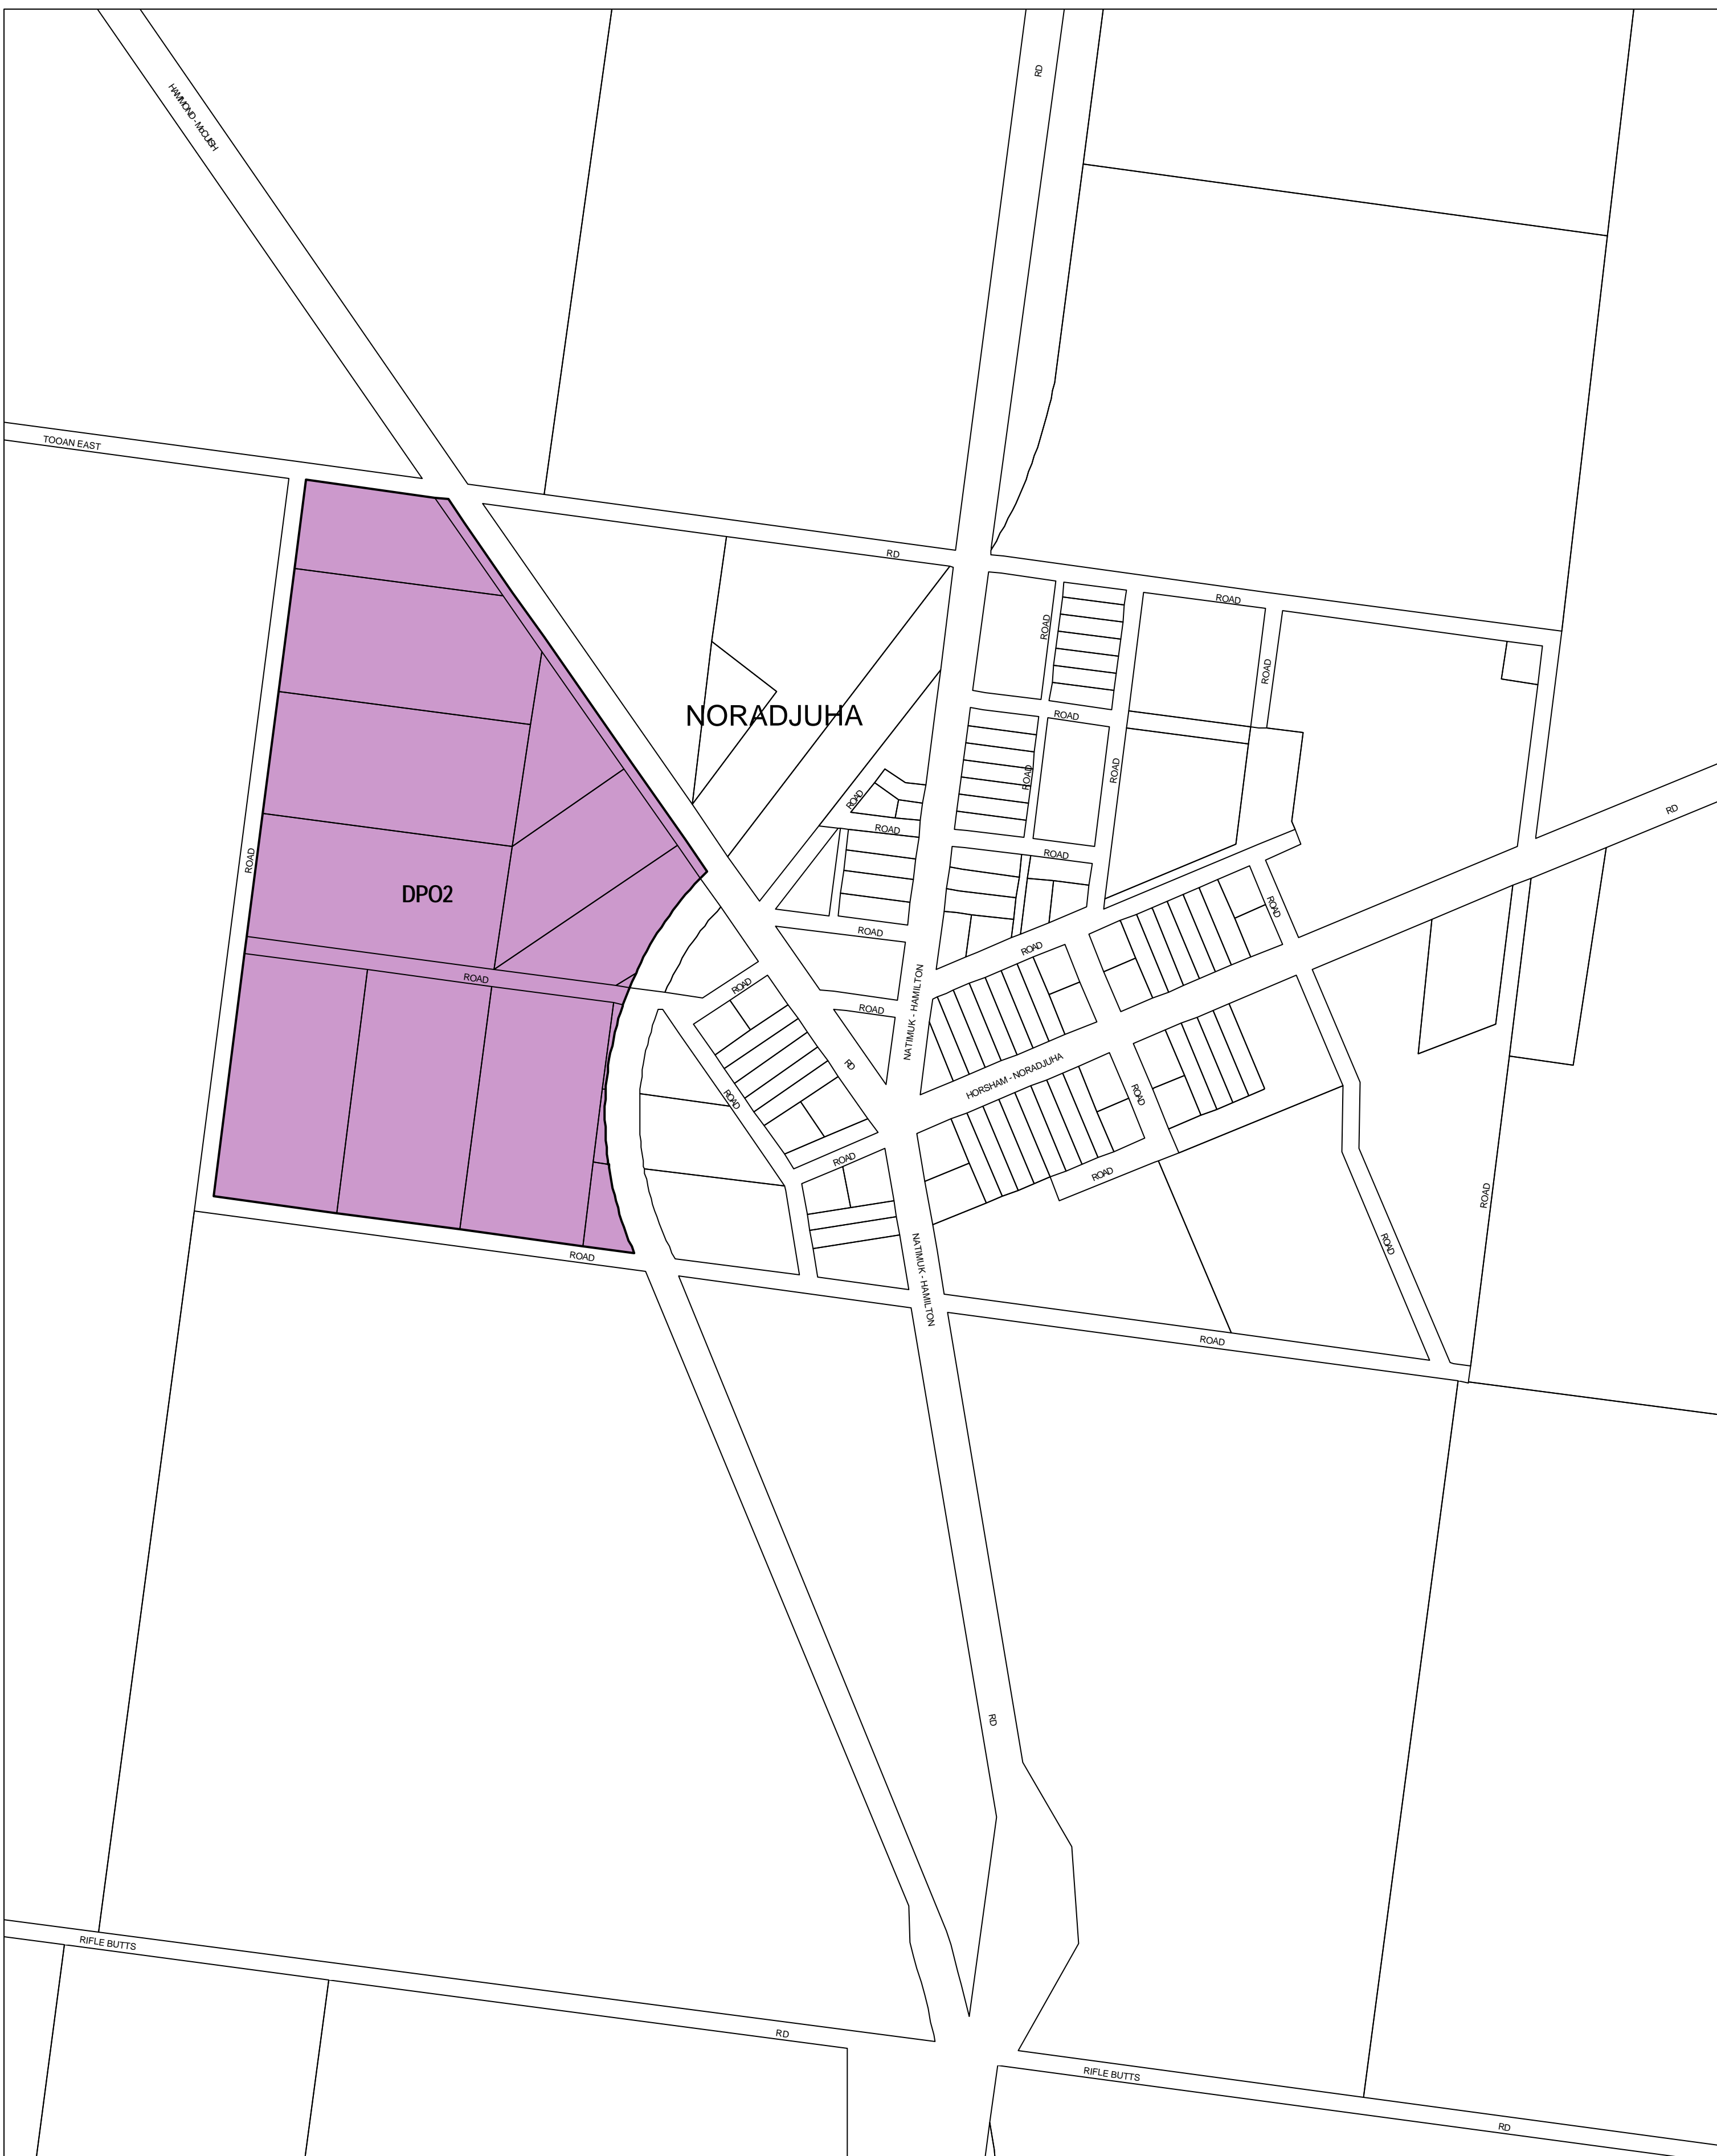

HORSHAM PLANNING SCHEME - LOCAL PROVISION

Overlays

DPO2 Development Plan Overlay - Schedule 2

AUSTRALIAN MAP GRID ZONE 54

Printed: 19/6/2007

AMENDMENT C5