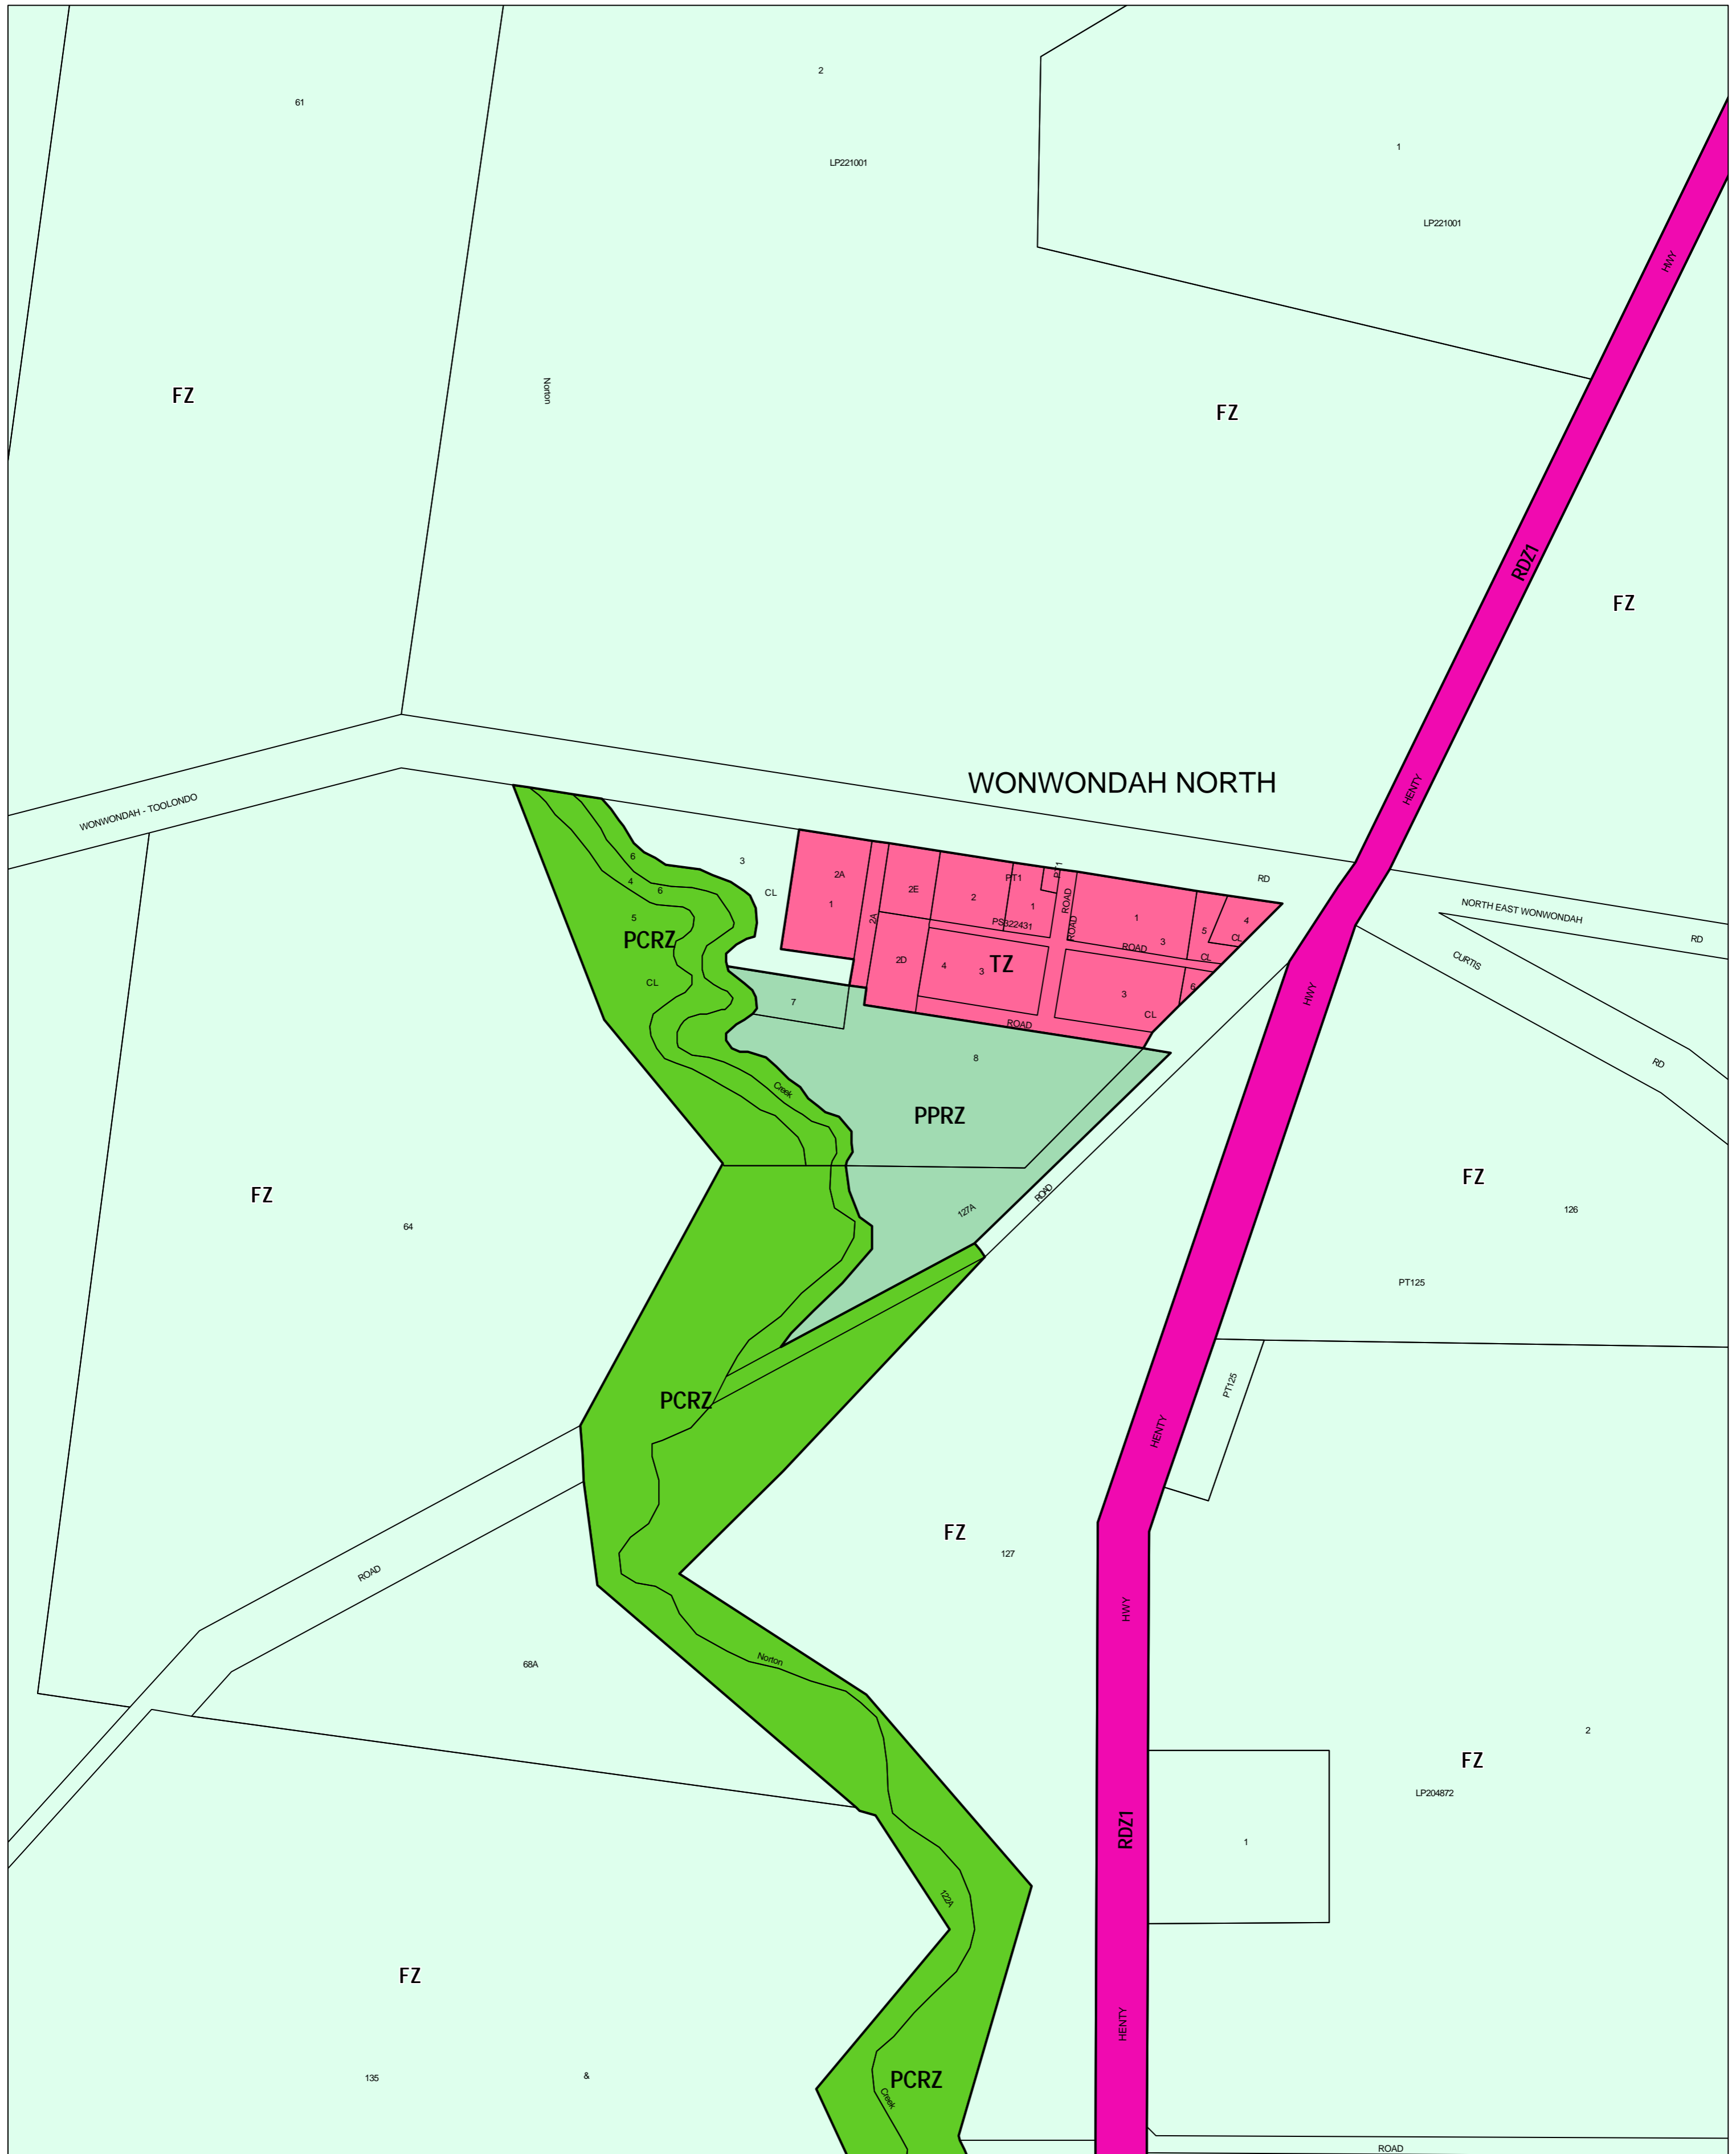

HORSHAM PLANNING SCHEME - LOCAL PROVISION

- **Public Land**
  - Public Conservation And Resource Zone
  - Public Park And Recreation Zone
  - Road Zone - Category 1
- **Residential**
  - Township Zone
- **Rural**
  - Farming Zone

AUSTRALIAN MAP GRID ZONE 54

Printed: 12/7/2007

AMENDMENT C40