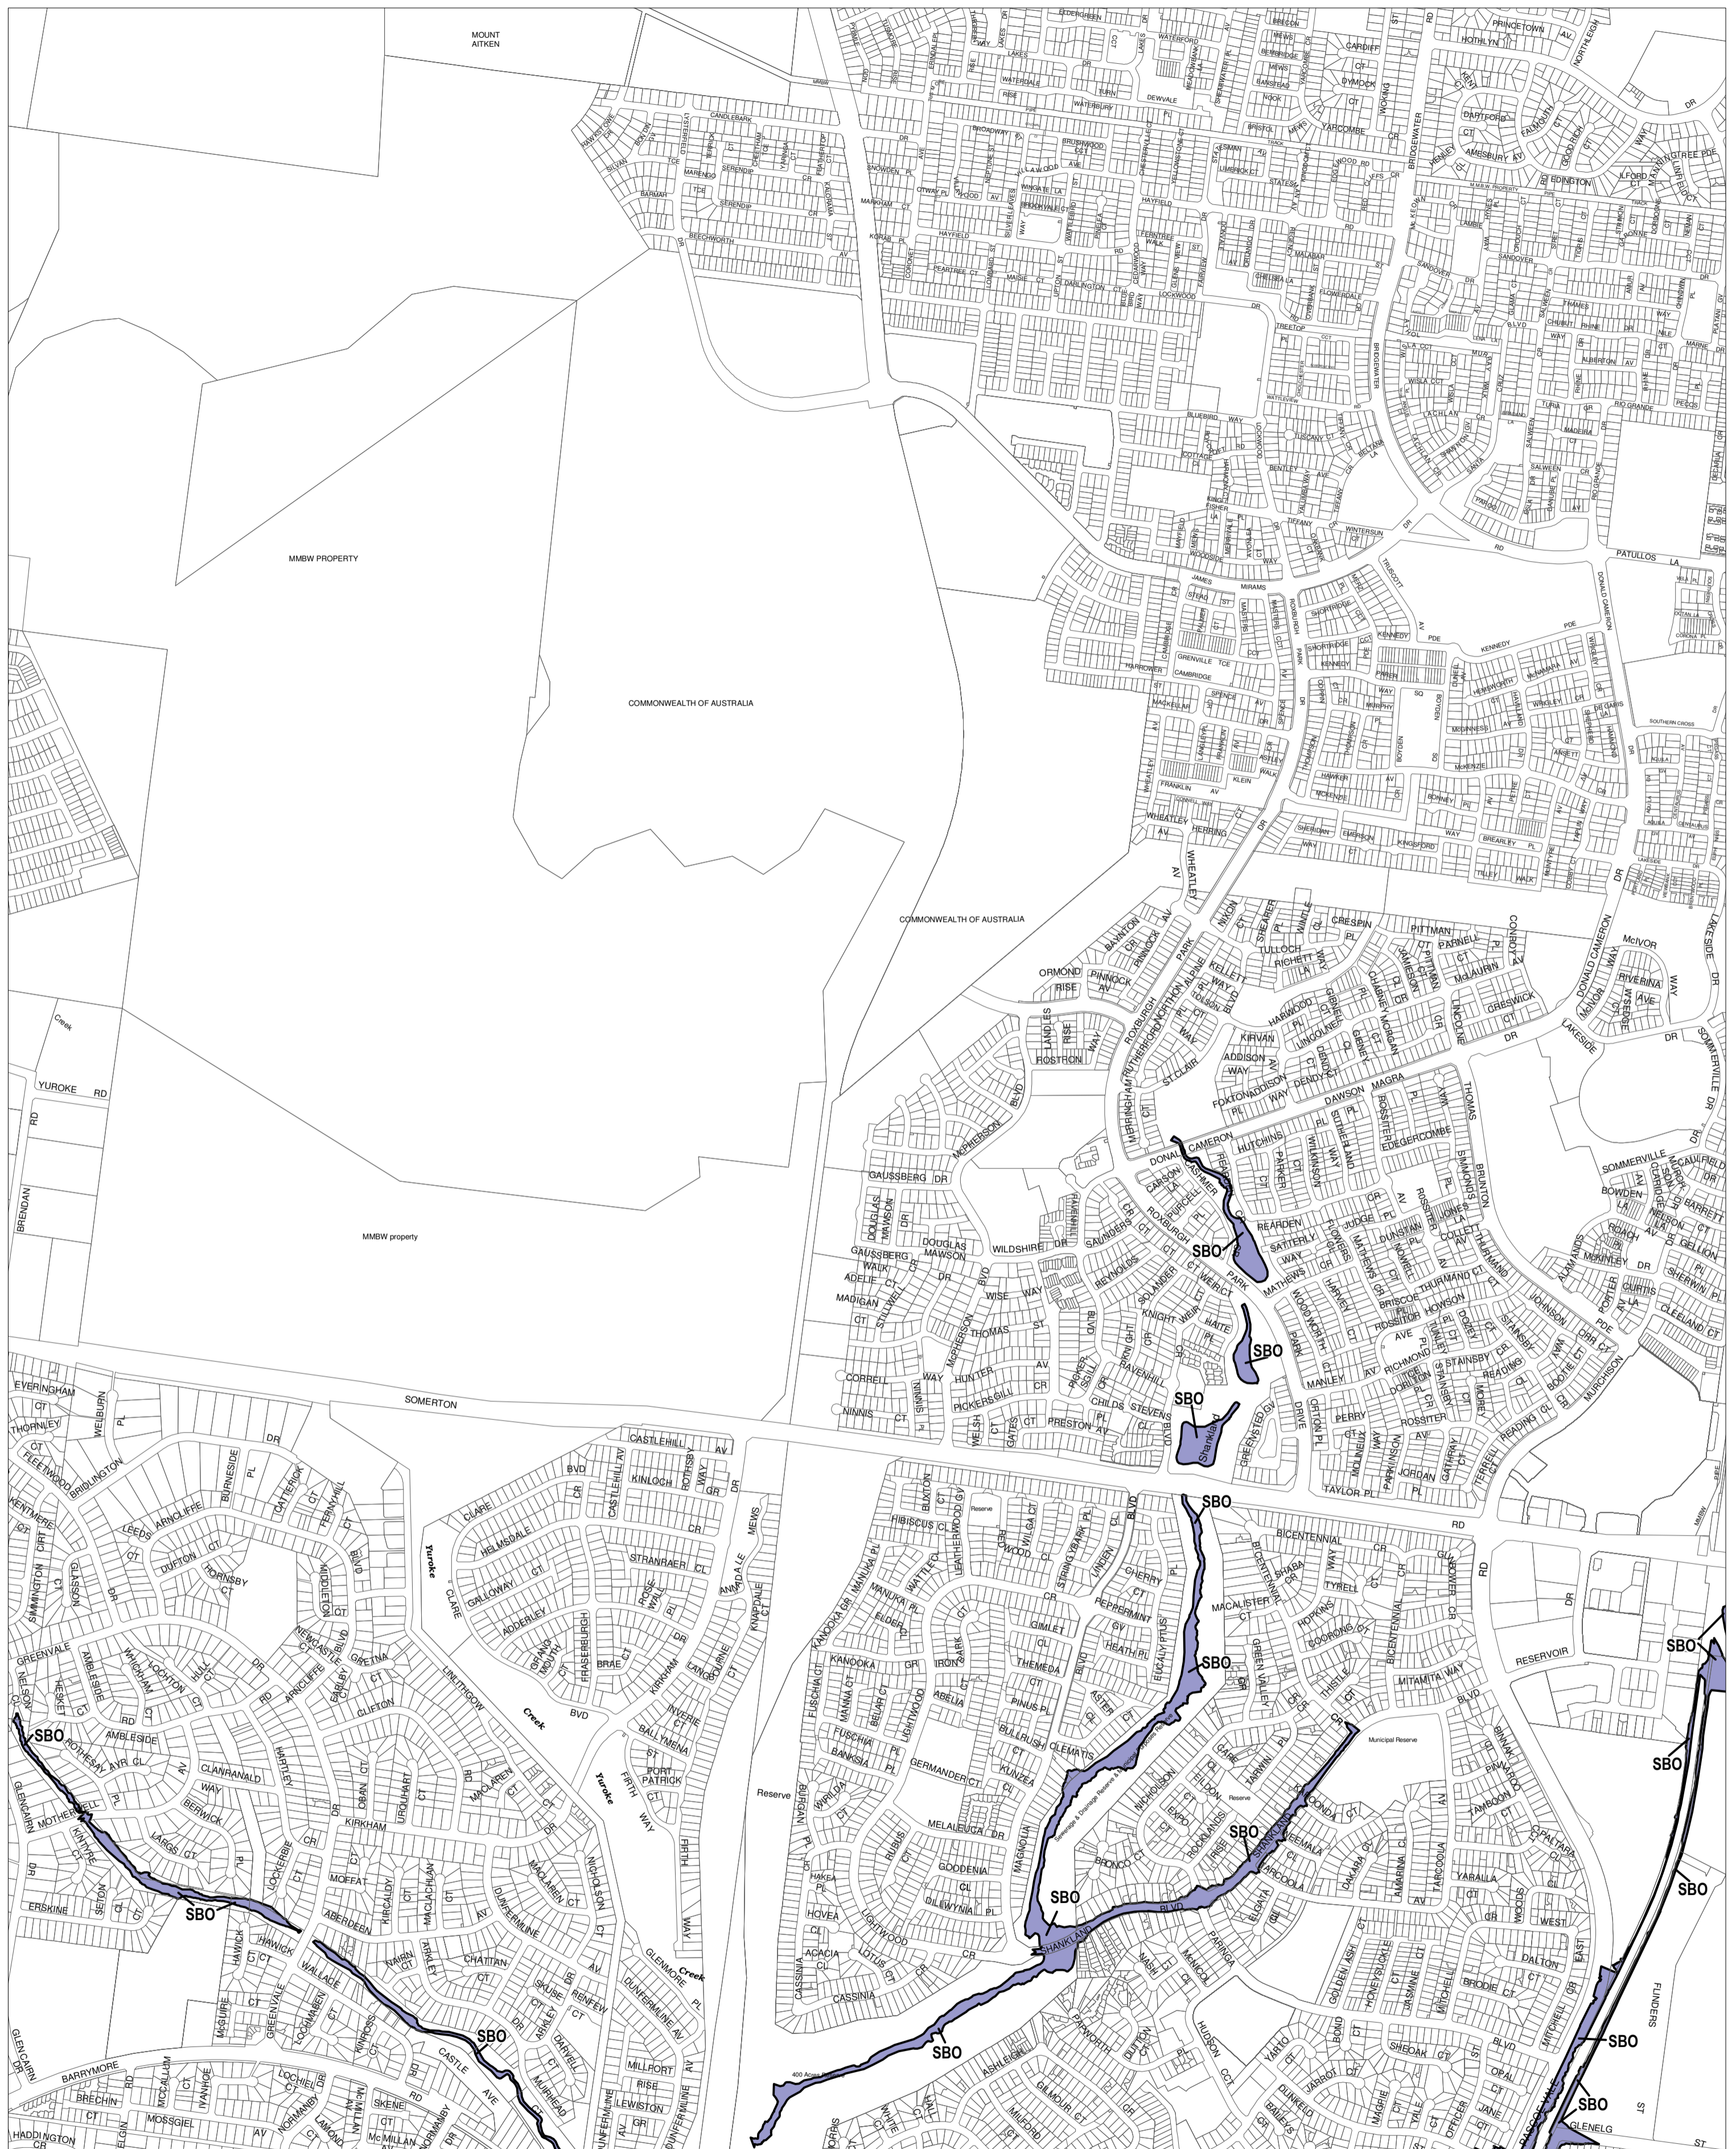

HUME PLANNING SCHEME - LOCAL PROVISION

Overlays
SBO Special Building Overlay

200 0 200 400 600 800 1000 m
AUSTRALIAN MAP GRID ZONE 55

INDEX TO ADJOINING METRIC SERIES MAP

1	2	3	4
5	6	7	8
9	10	11	12
13	14	15	16
17	18	19	20
21	22	23	24
25	26		

Printed: 26/3/2012

AMENDMENT C122