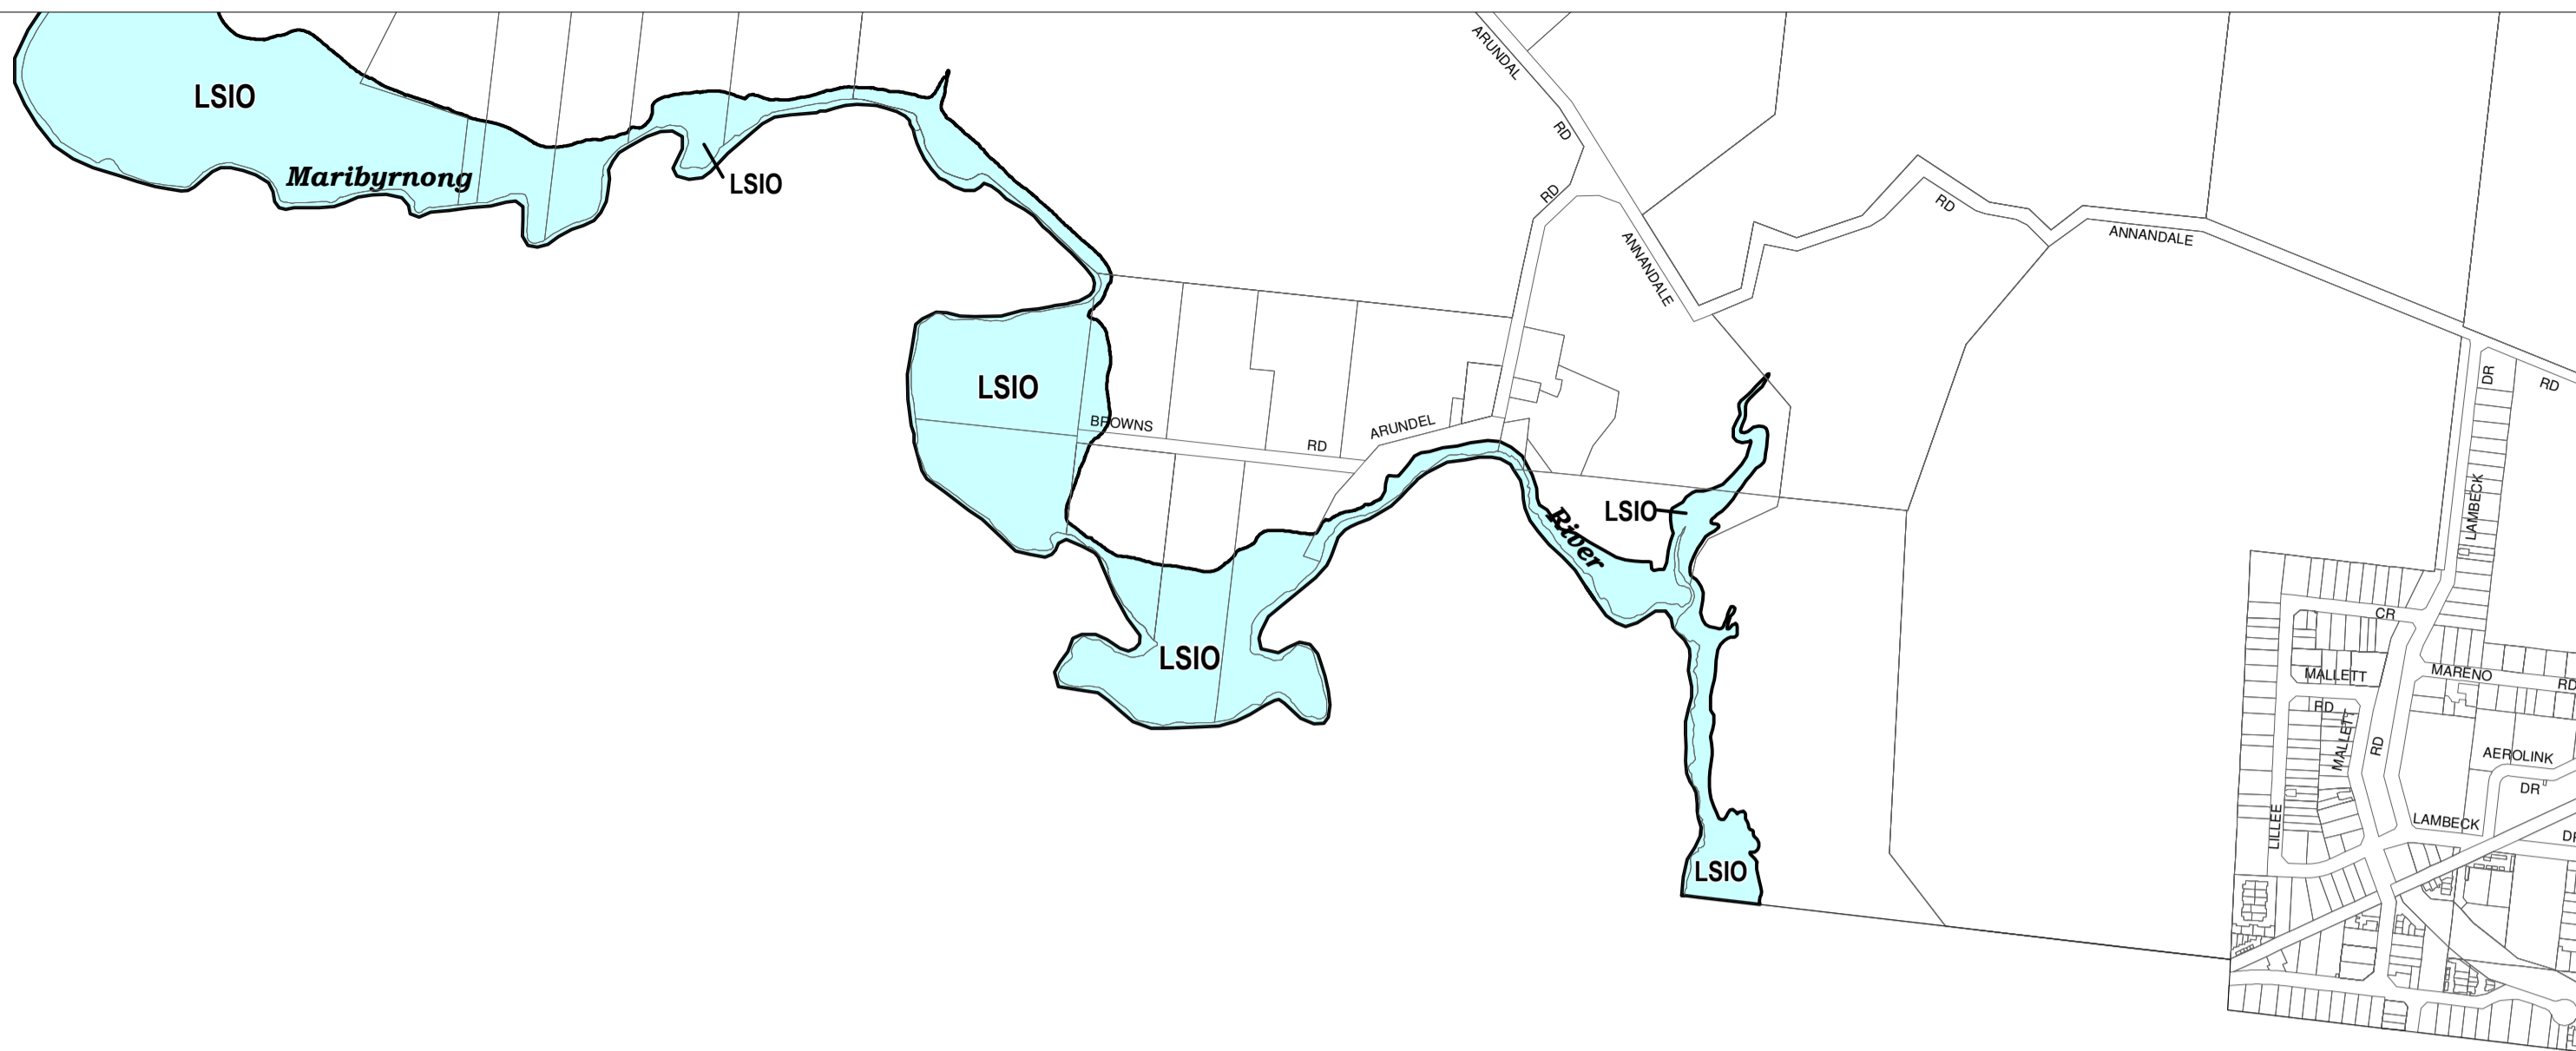

HUME PLANNING SCHEME - LOCAL PROVISION

Overlays

LSIO Land Subject to Inundation Overlay

INDEX TO ADJOINING METRIC SERIES MAP

Printed: 26/3/2012

AMENDMENT C122