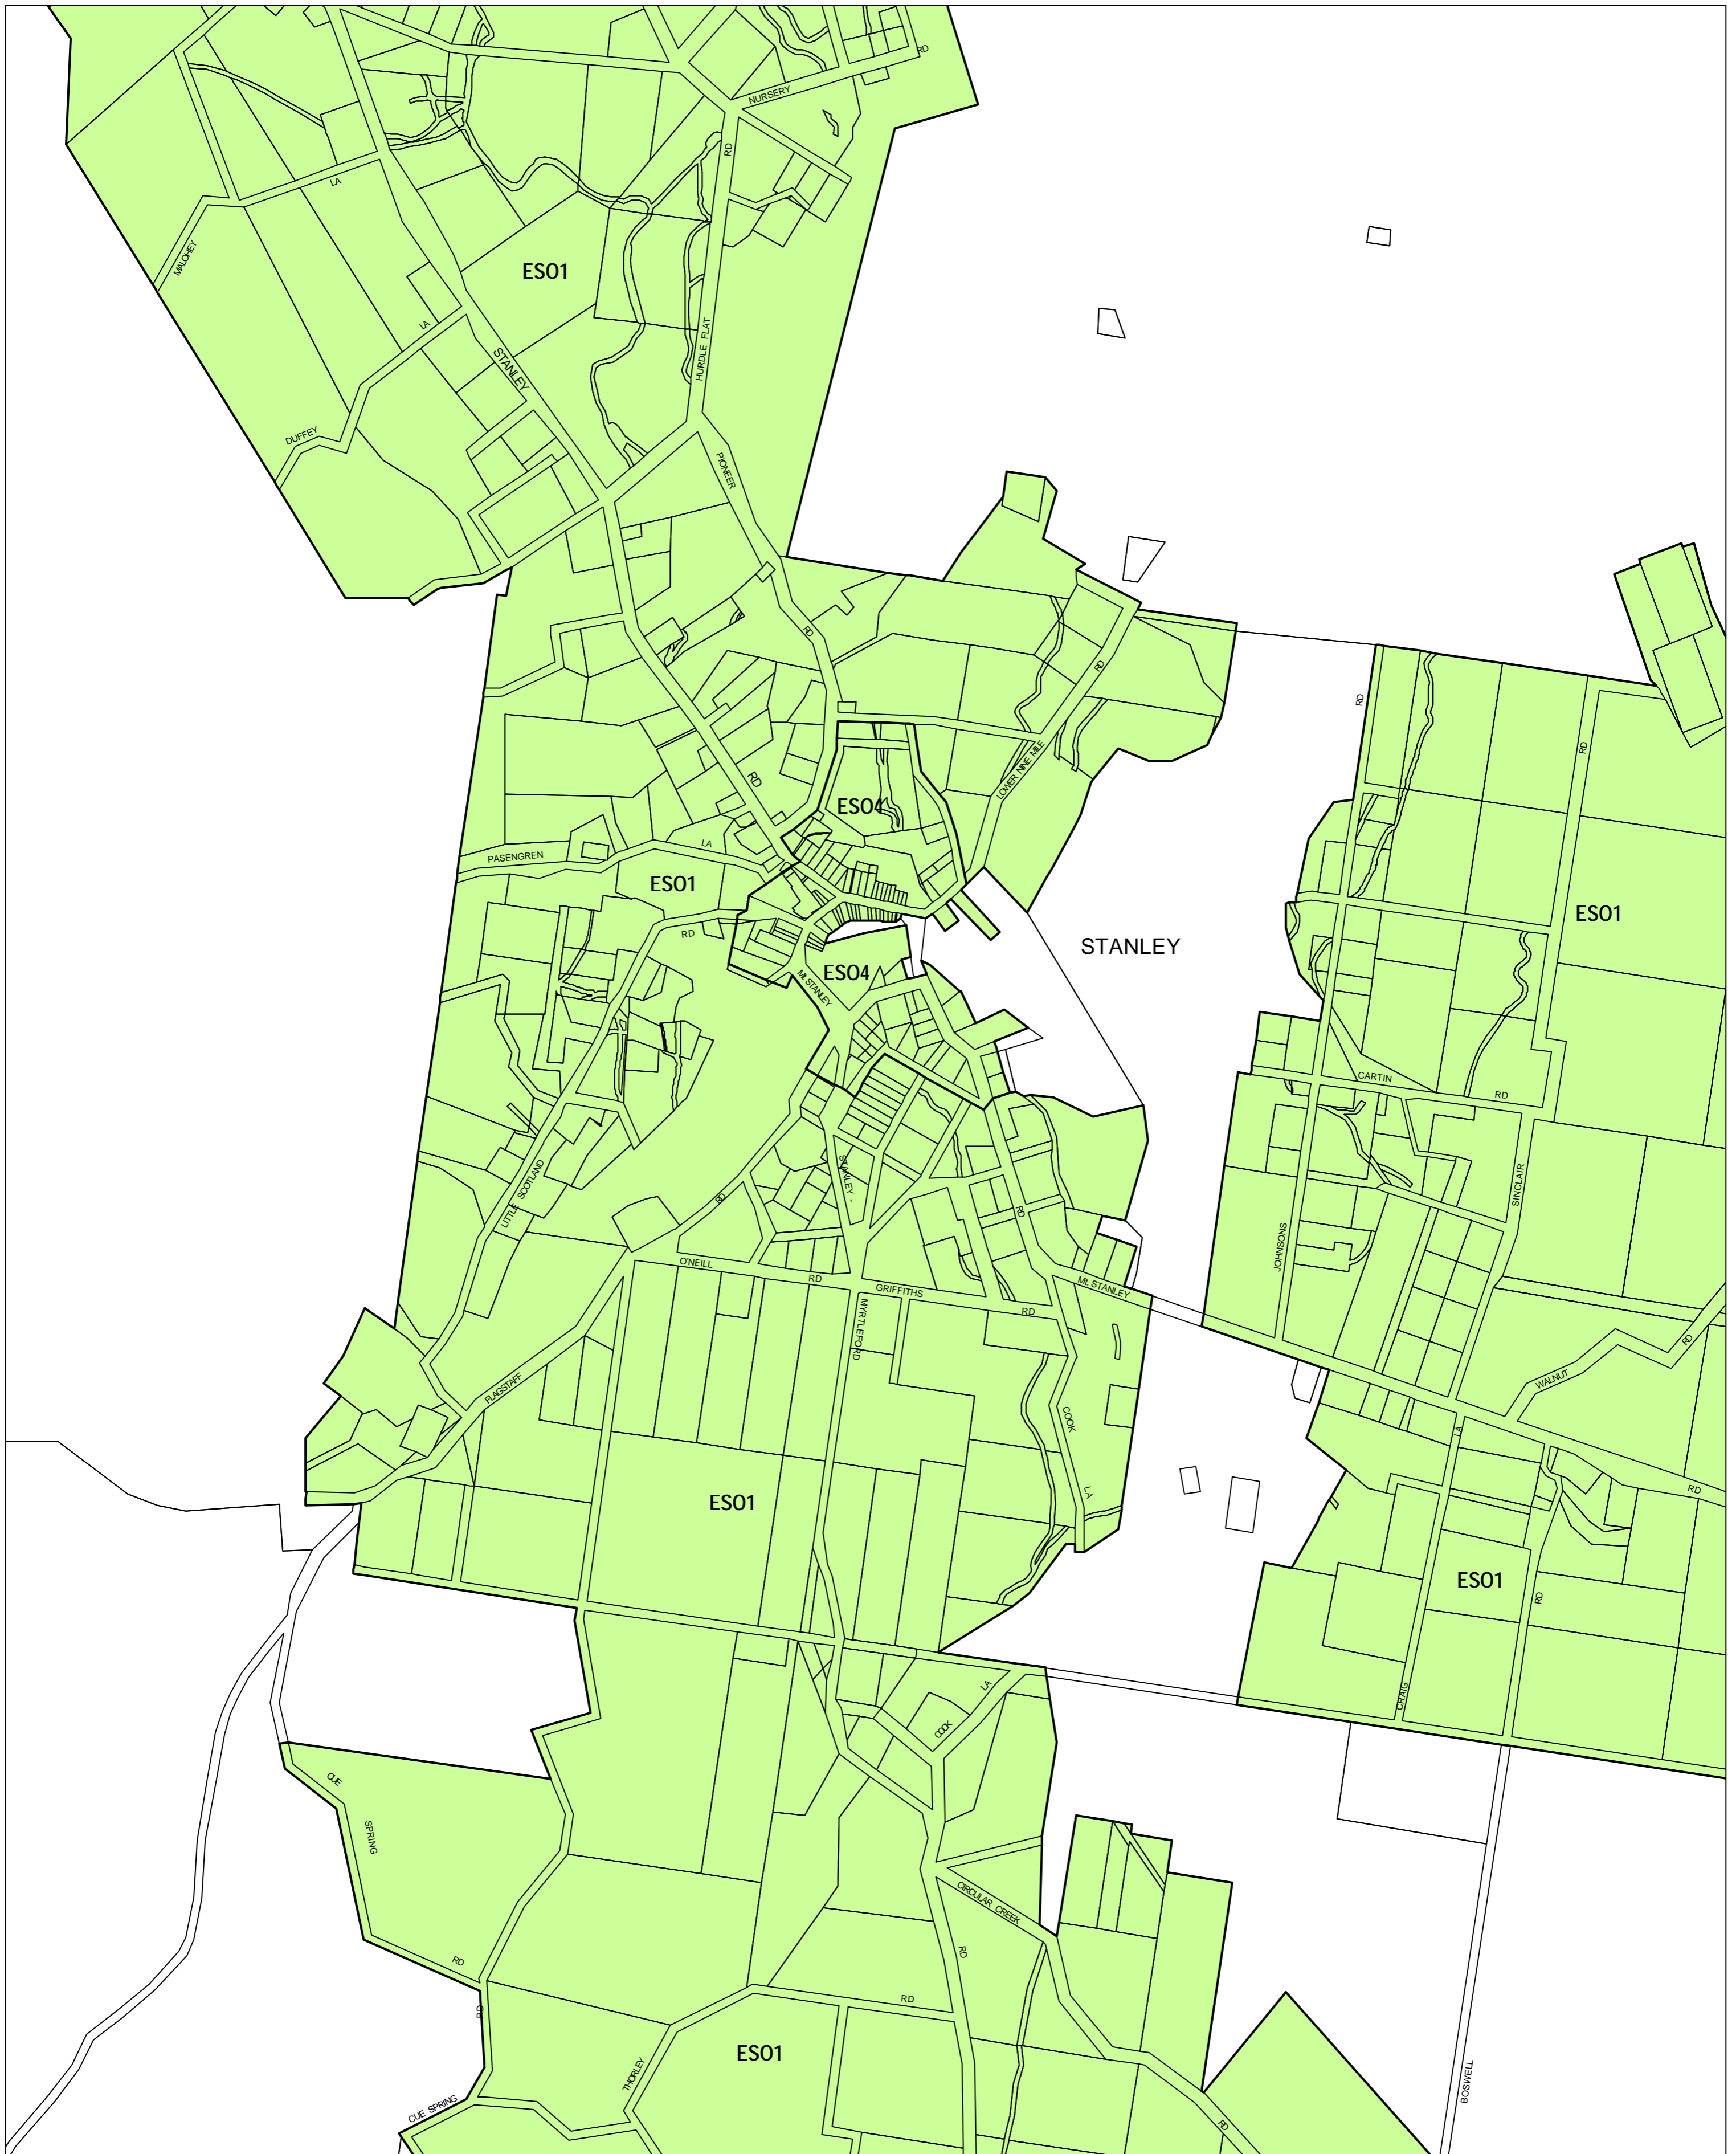

INDIGO PLANNING SCHEME - LOCAL PROVISION

Overlays	
	Environmental Significance Overlay - Schedule 1
	Environmental Significance Overlay - Schedule 4

200 400 600 800 1000 m

AUSTRALIAN MAP GRID ZONE 55

INDEX TO ADJOINING METRIC SERIES MAP

Printed: 6/6/2007