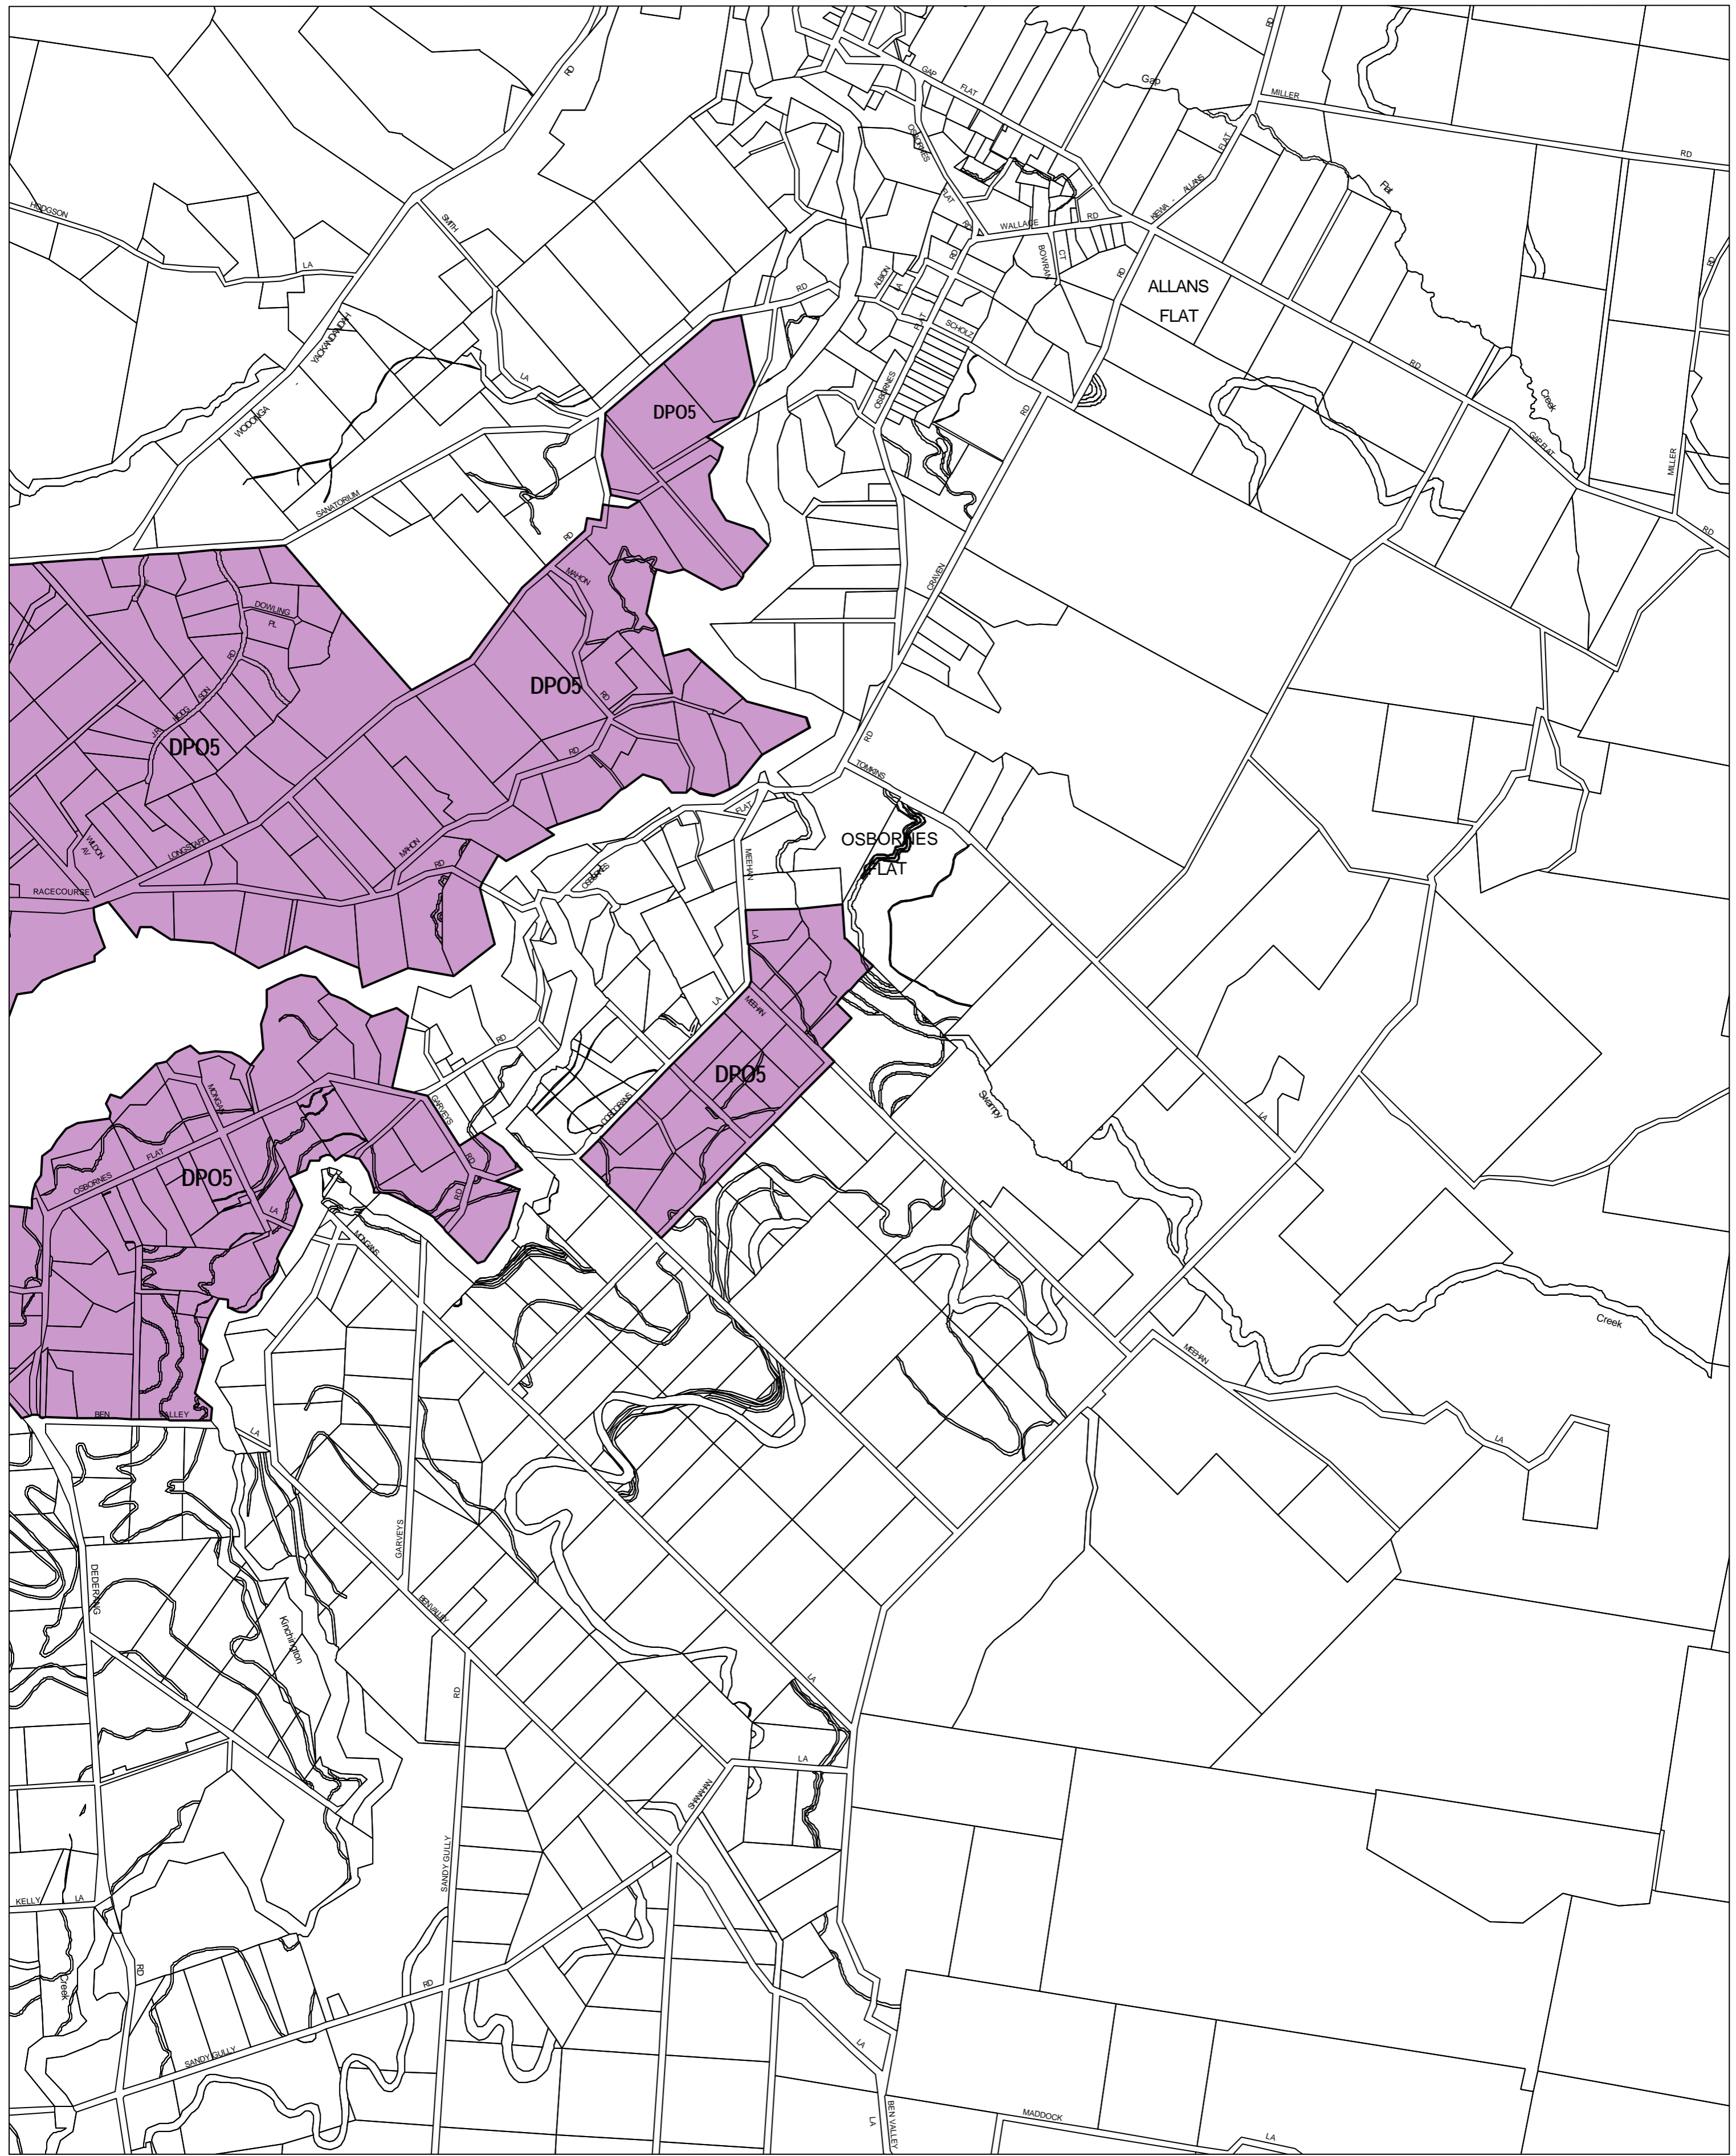

INDIGO PLANNING SCHEME - LOCAL PROVISION

Overlays

- DPO5 Development Plan Overlay - Schedule 5

AUSTRALIAN MAP GRID ZONE 55

Printed: 6/6/2007