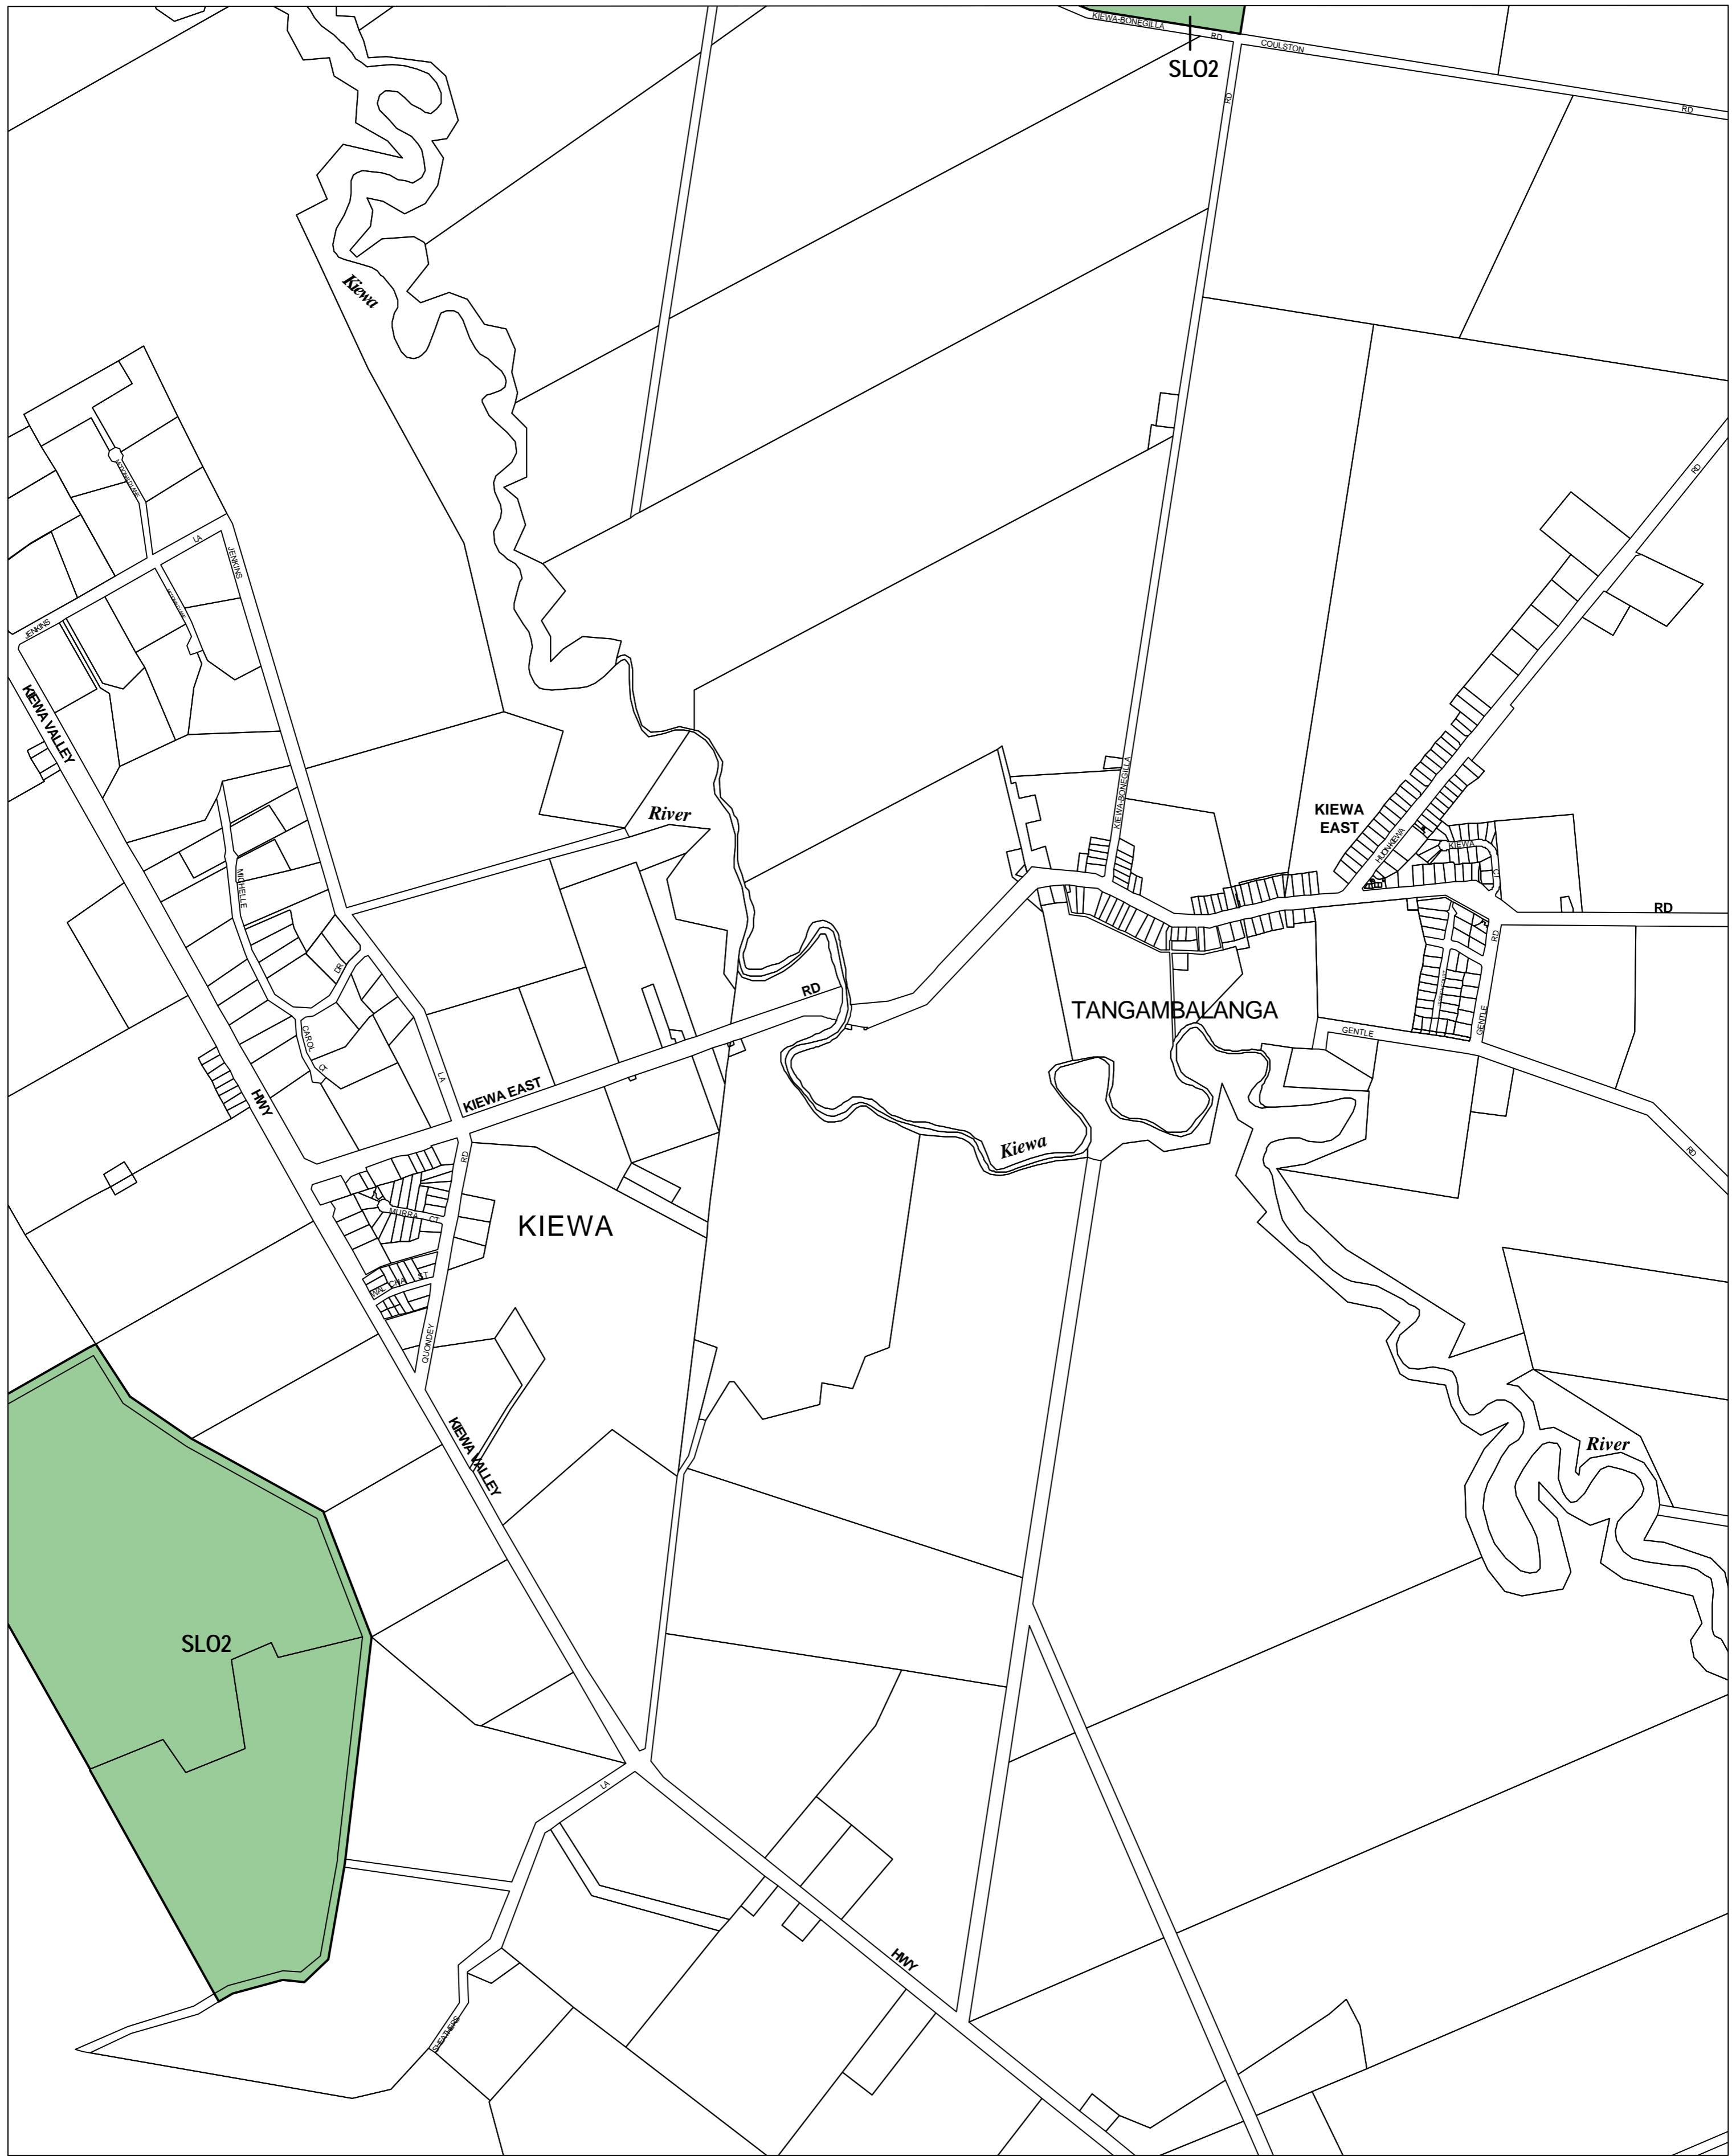

INDIGO PLANNING SCHEME - LOCAL PROVISION

Overlays	
	Significant Landscape Overlay - Schedule 1
	Significant Landscape Overlay - Schedule 2

200 400 600 800 1000 m

AUSTRALIAN MAP GRID ZONE 55

INDEX TO ADJOINING METRIC SERIES MAP

Printed: 6/6/2007