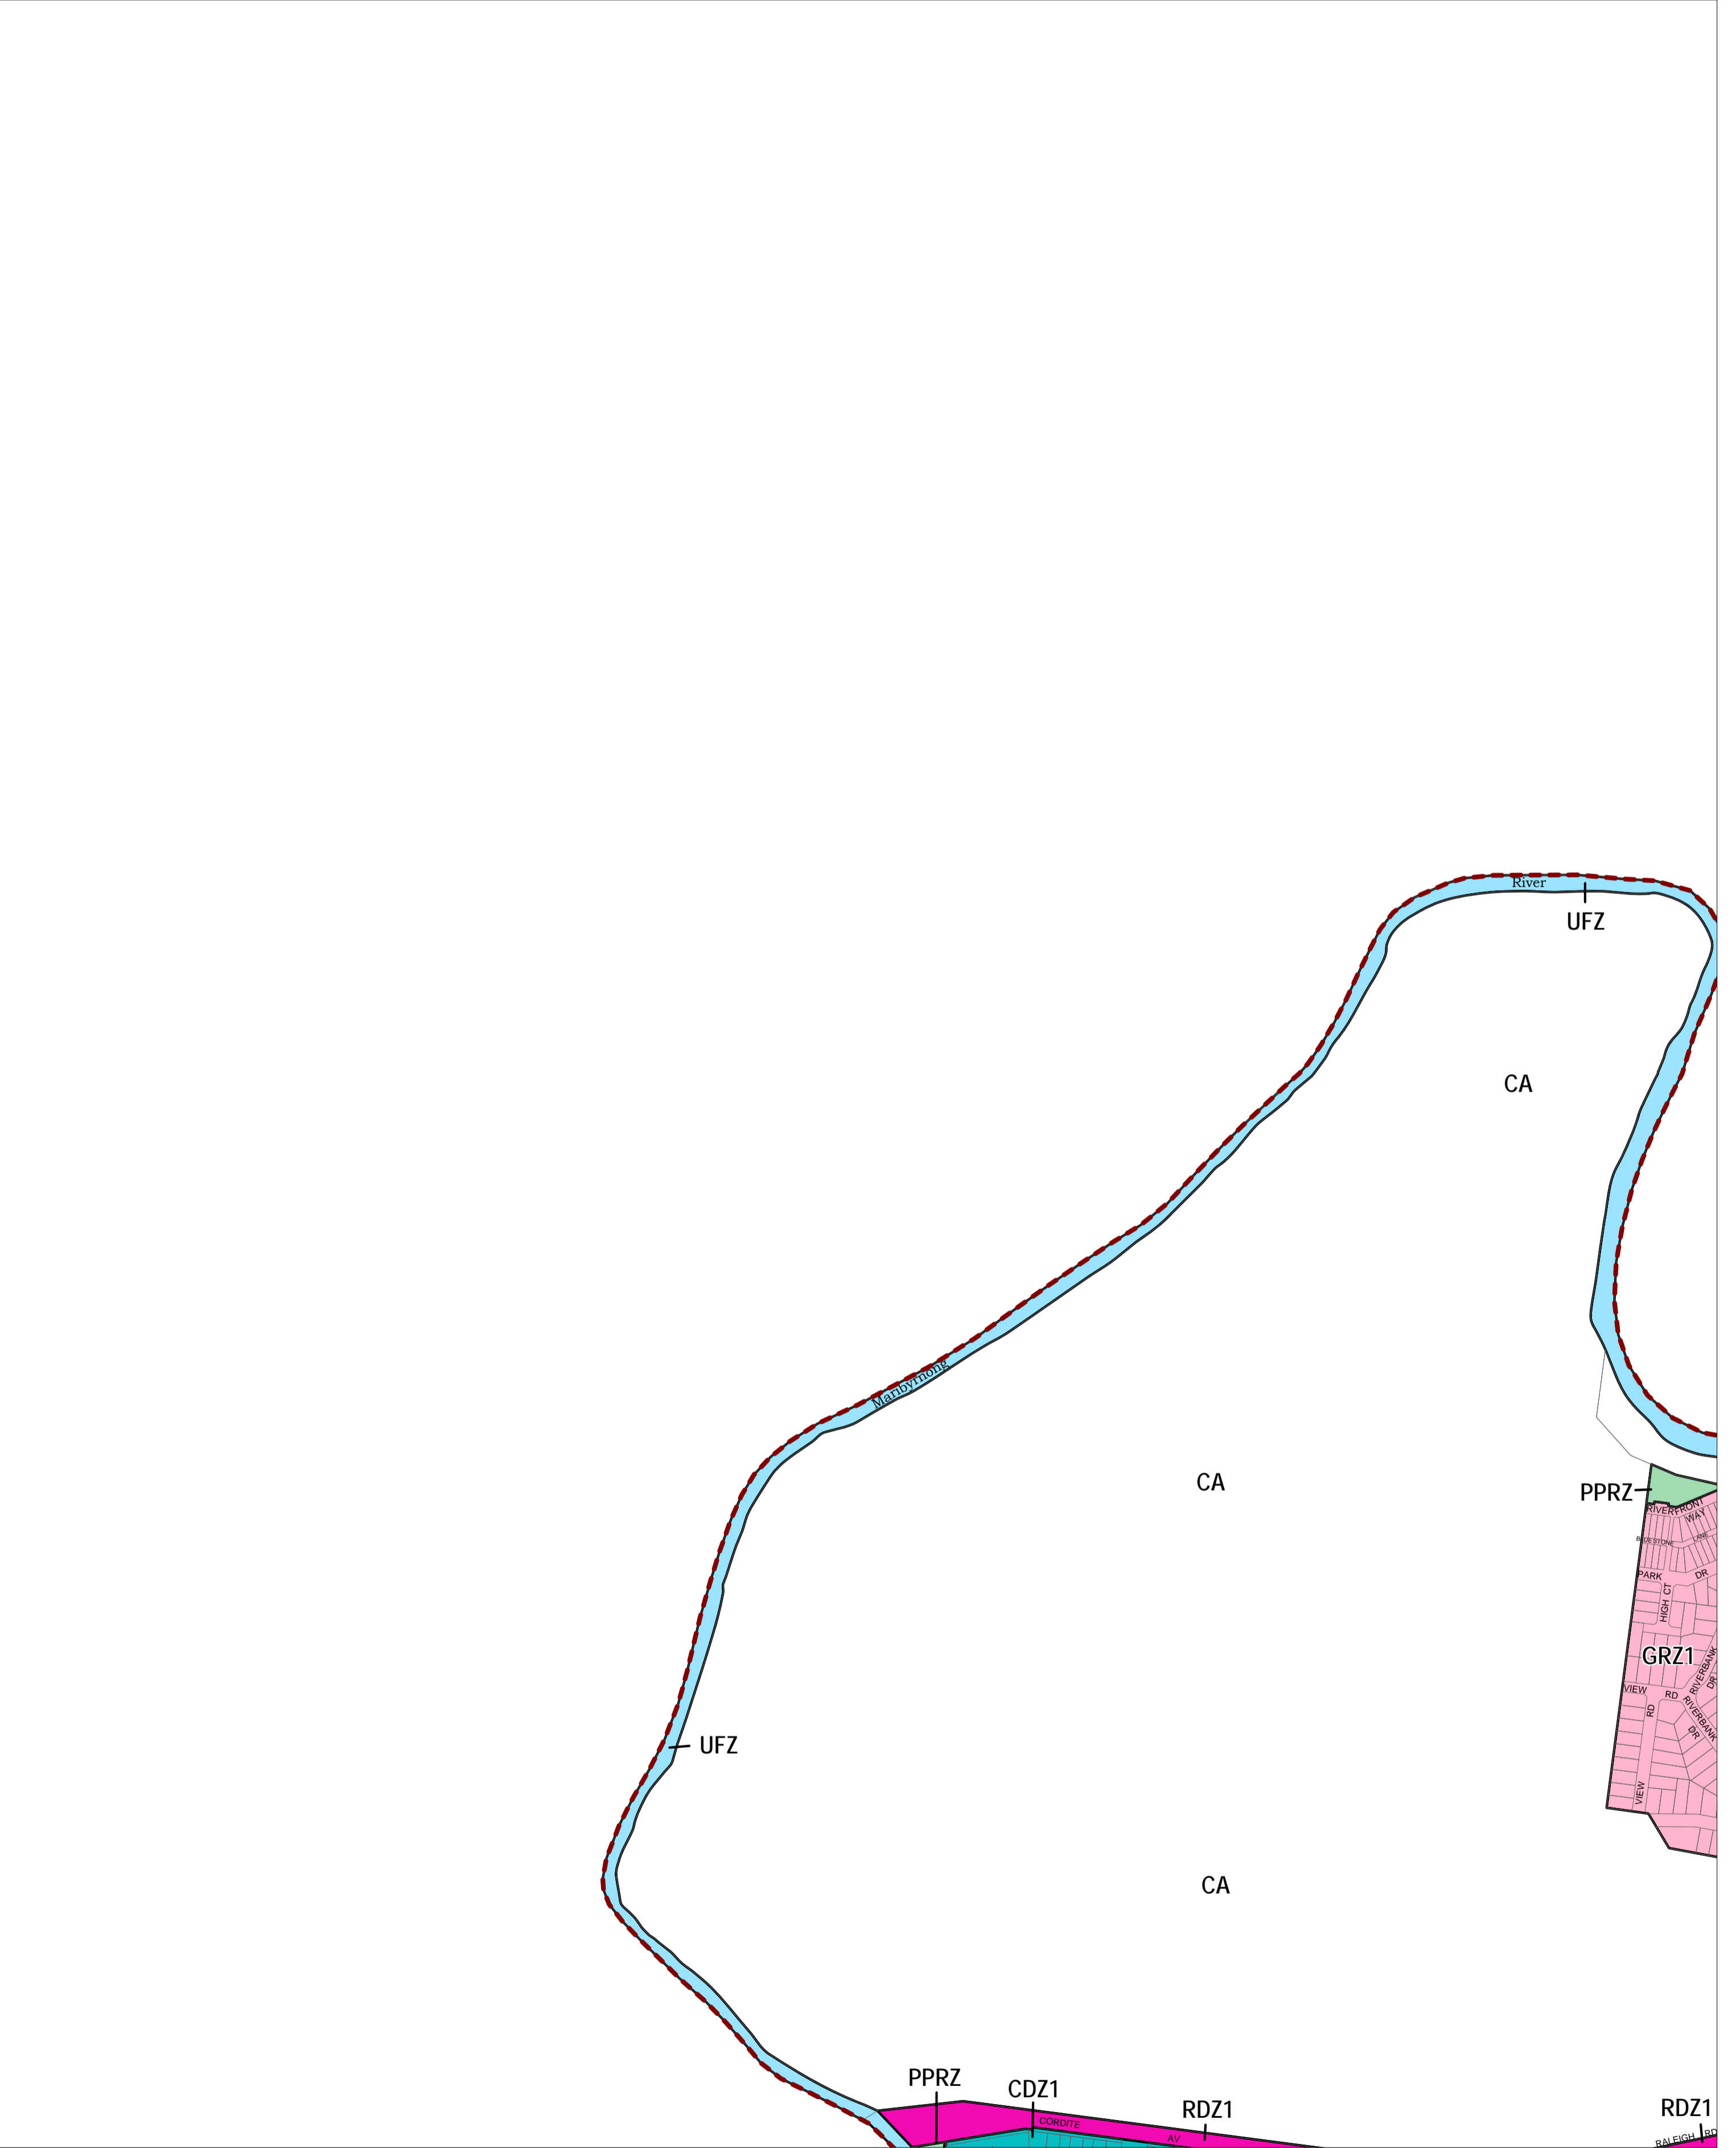

MARIBYRNONG PLANNING SCHEME - LOCAL PROVISION

Public Land	
PPRZ	Public Park And Recreation Zone
RDZ1	Road Zone - Category 1
Residential	
GRZ1	General Residential Zone - Schedule 1
Special Purpose	
CDZ1	Comprehensive Development Zone - Schedule 1
UFZ	Urban Floodway Zone
Commonwealth Land	
CA	Commonwealth Land Not Controlled By Planning Scheme

Printed: 20/4/2015

AMENDMENT C150