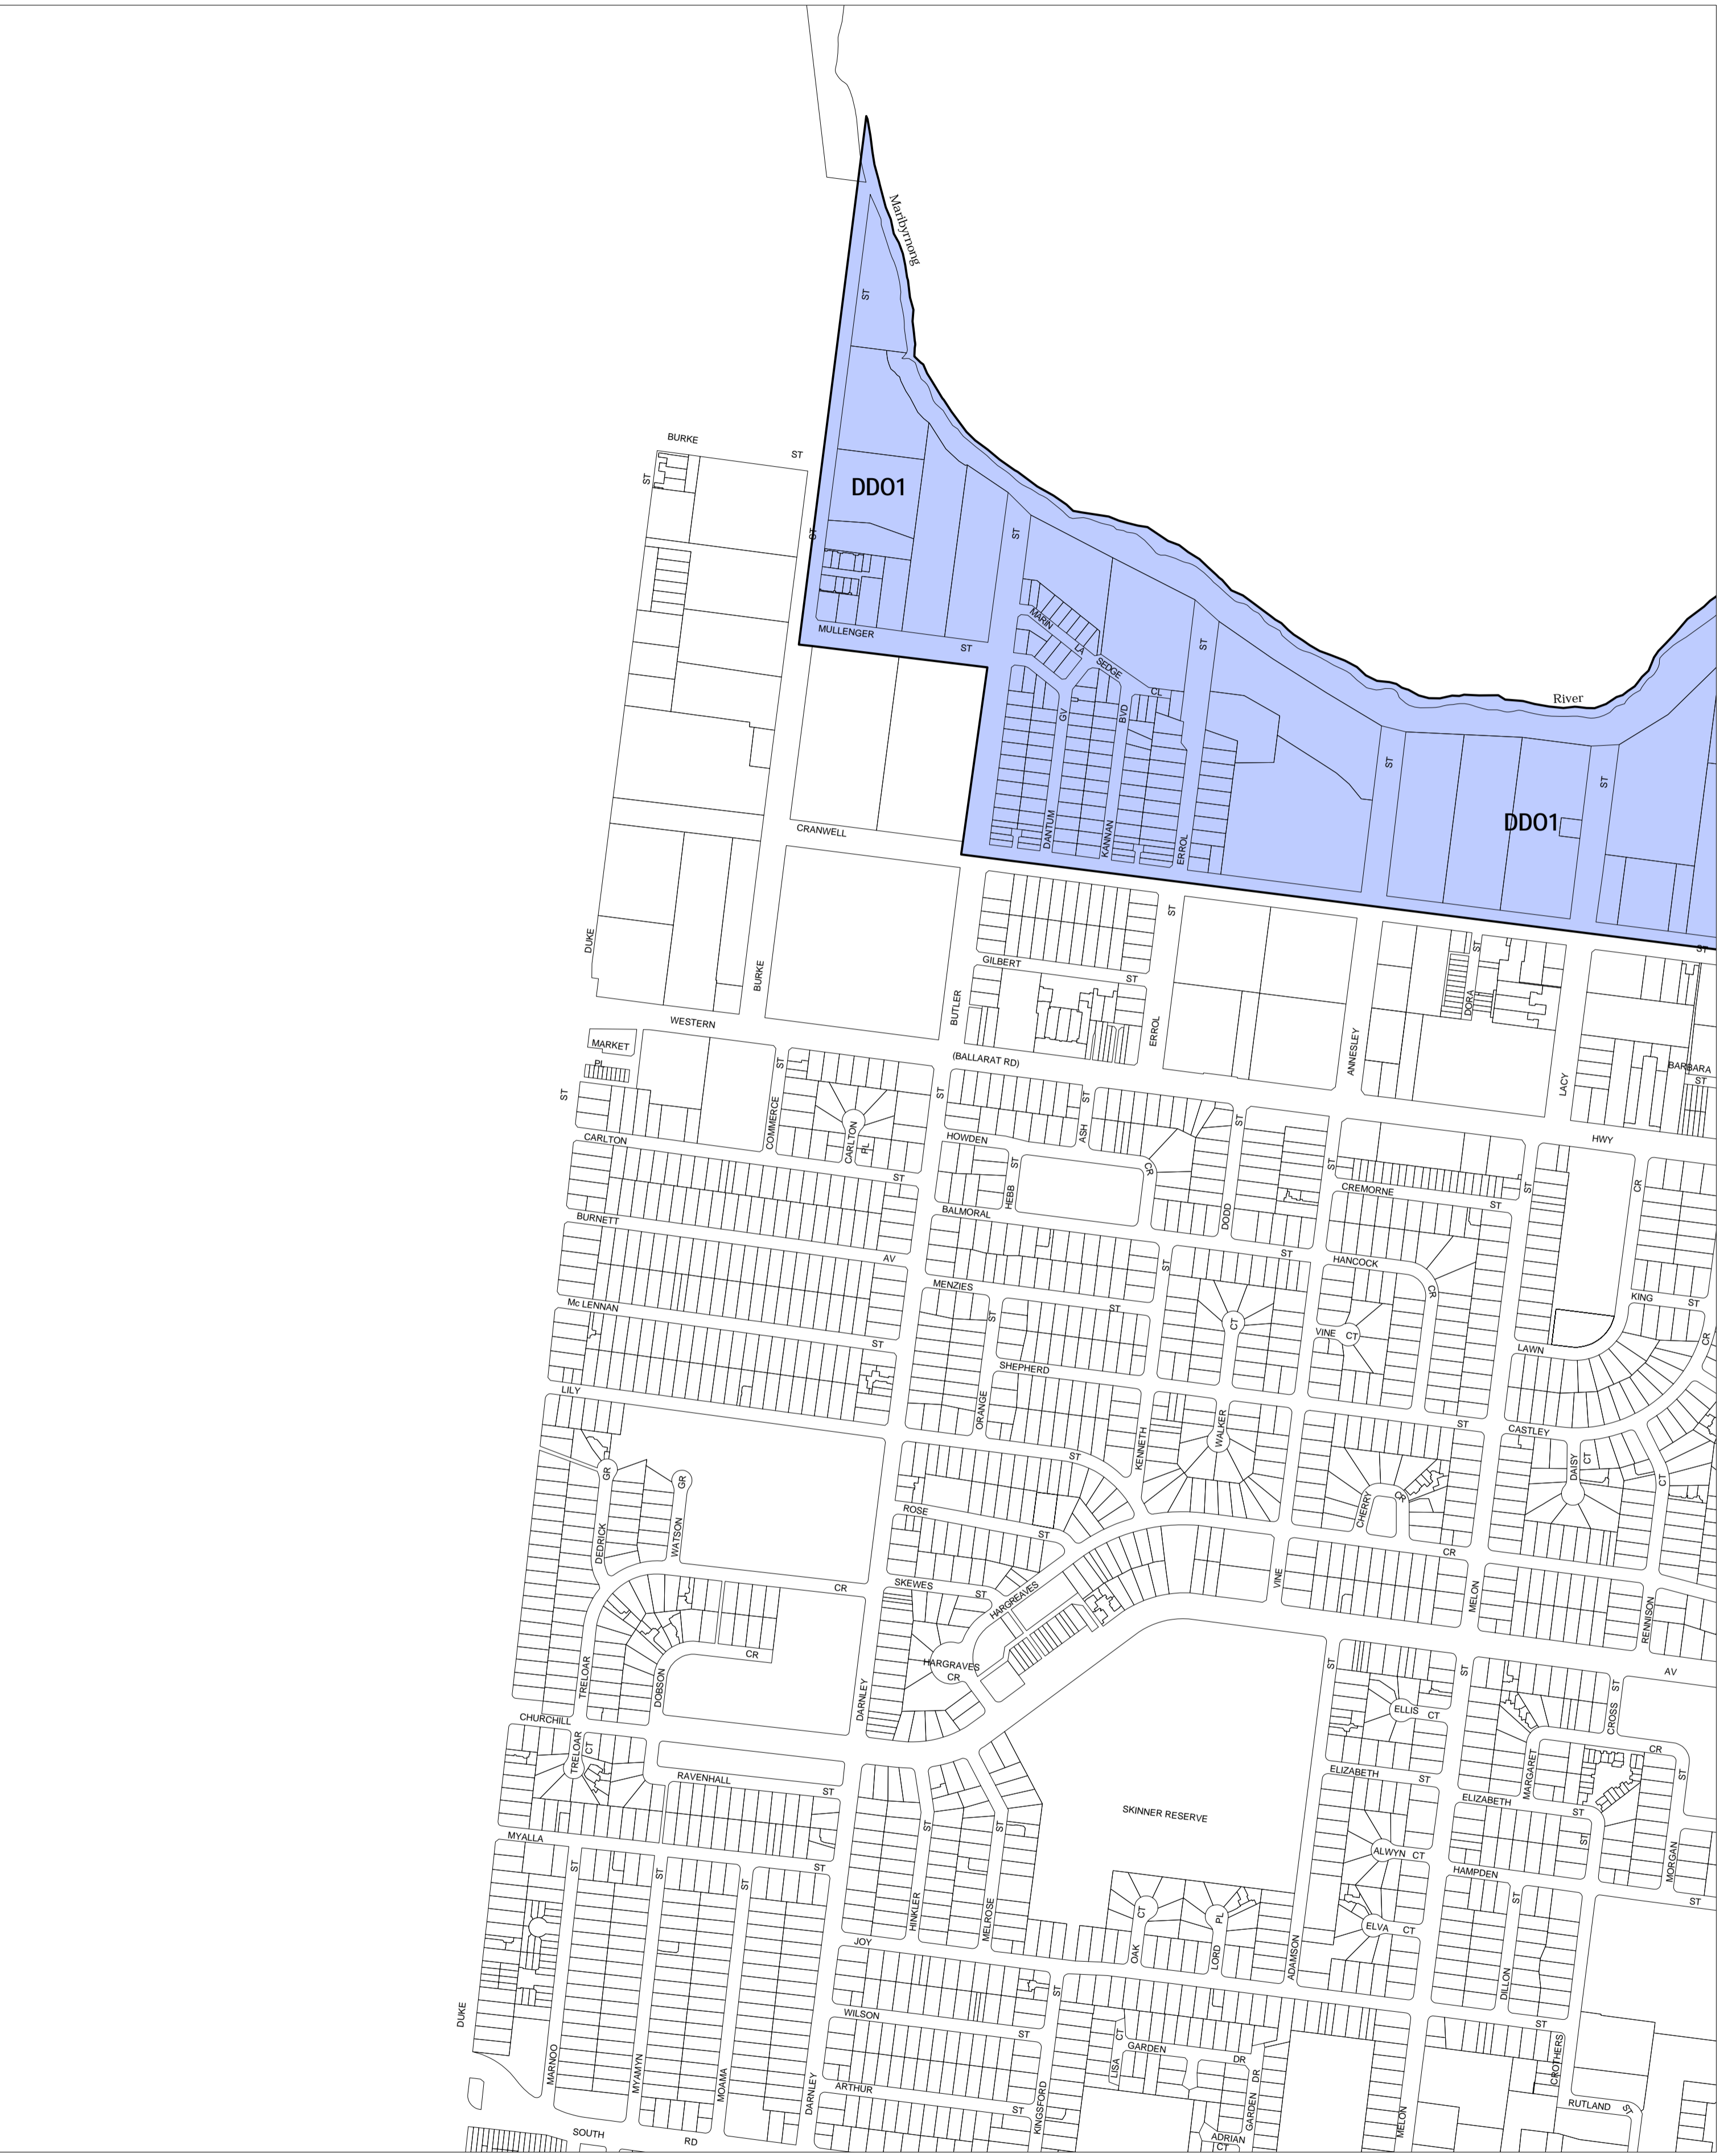

MARIBYRNONG PLANNING SCHEME - LOCAL PROVISION

Overlays

DDO1	Design And Development Overlay - Schedule 1

Printed: 18/3/2008