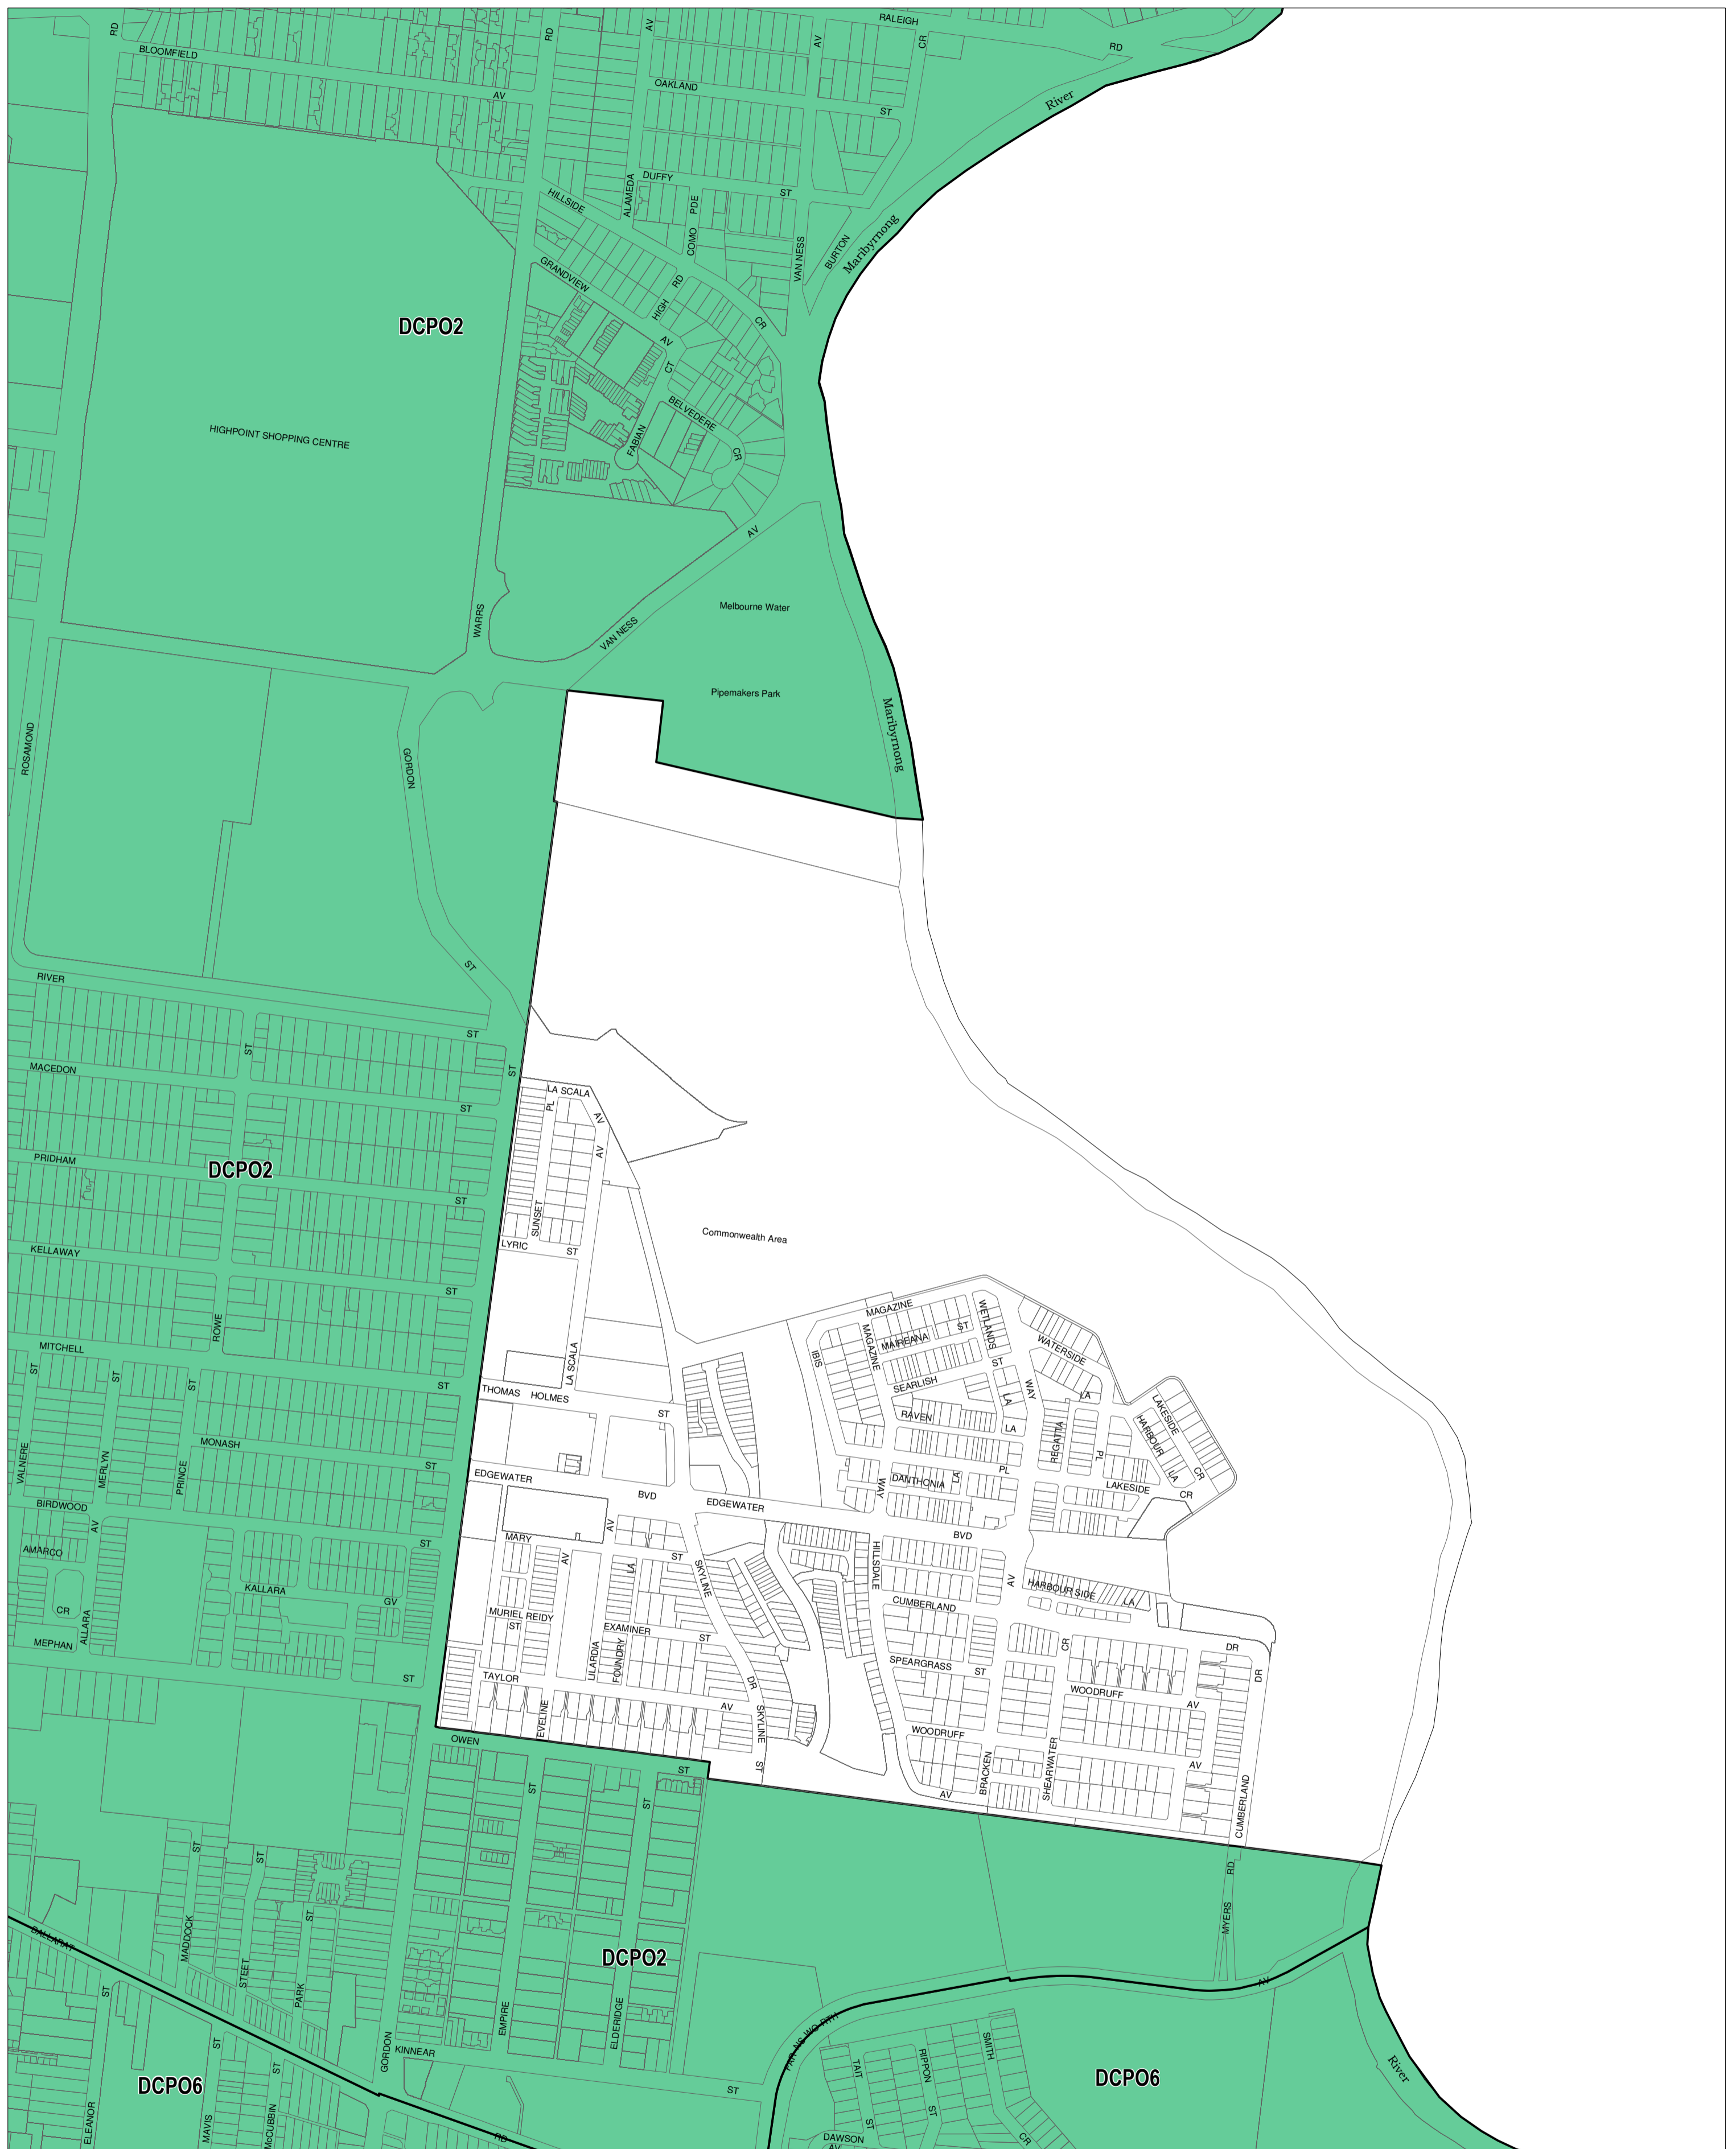

MARIBYRNONG PLANNING SCHEME - LOCAL PROVISION

Overlays	
	Development Contributions Plan Overlay - Schedule 2
	Development Contributions Plan Overlay - Schedule 6

Printed: 19/7/2012

AMENDMENT C72