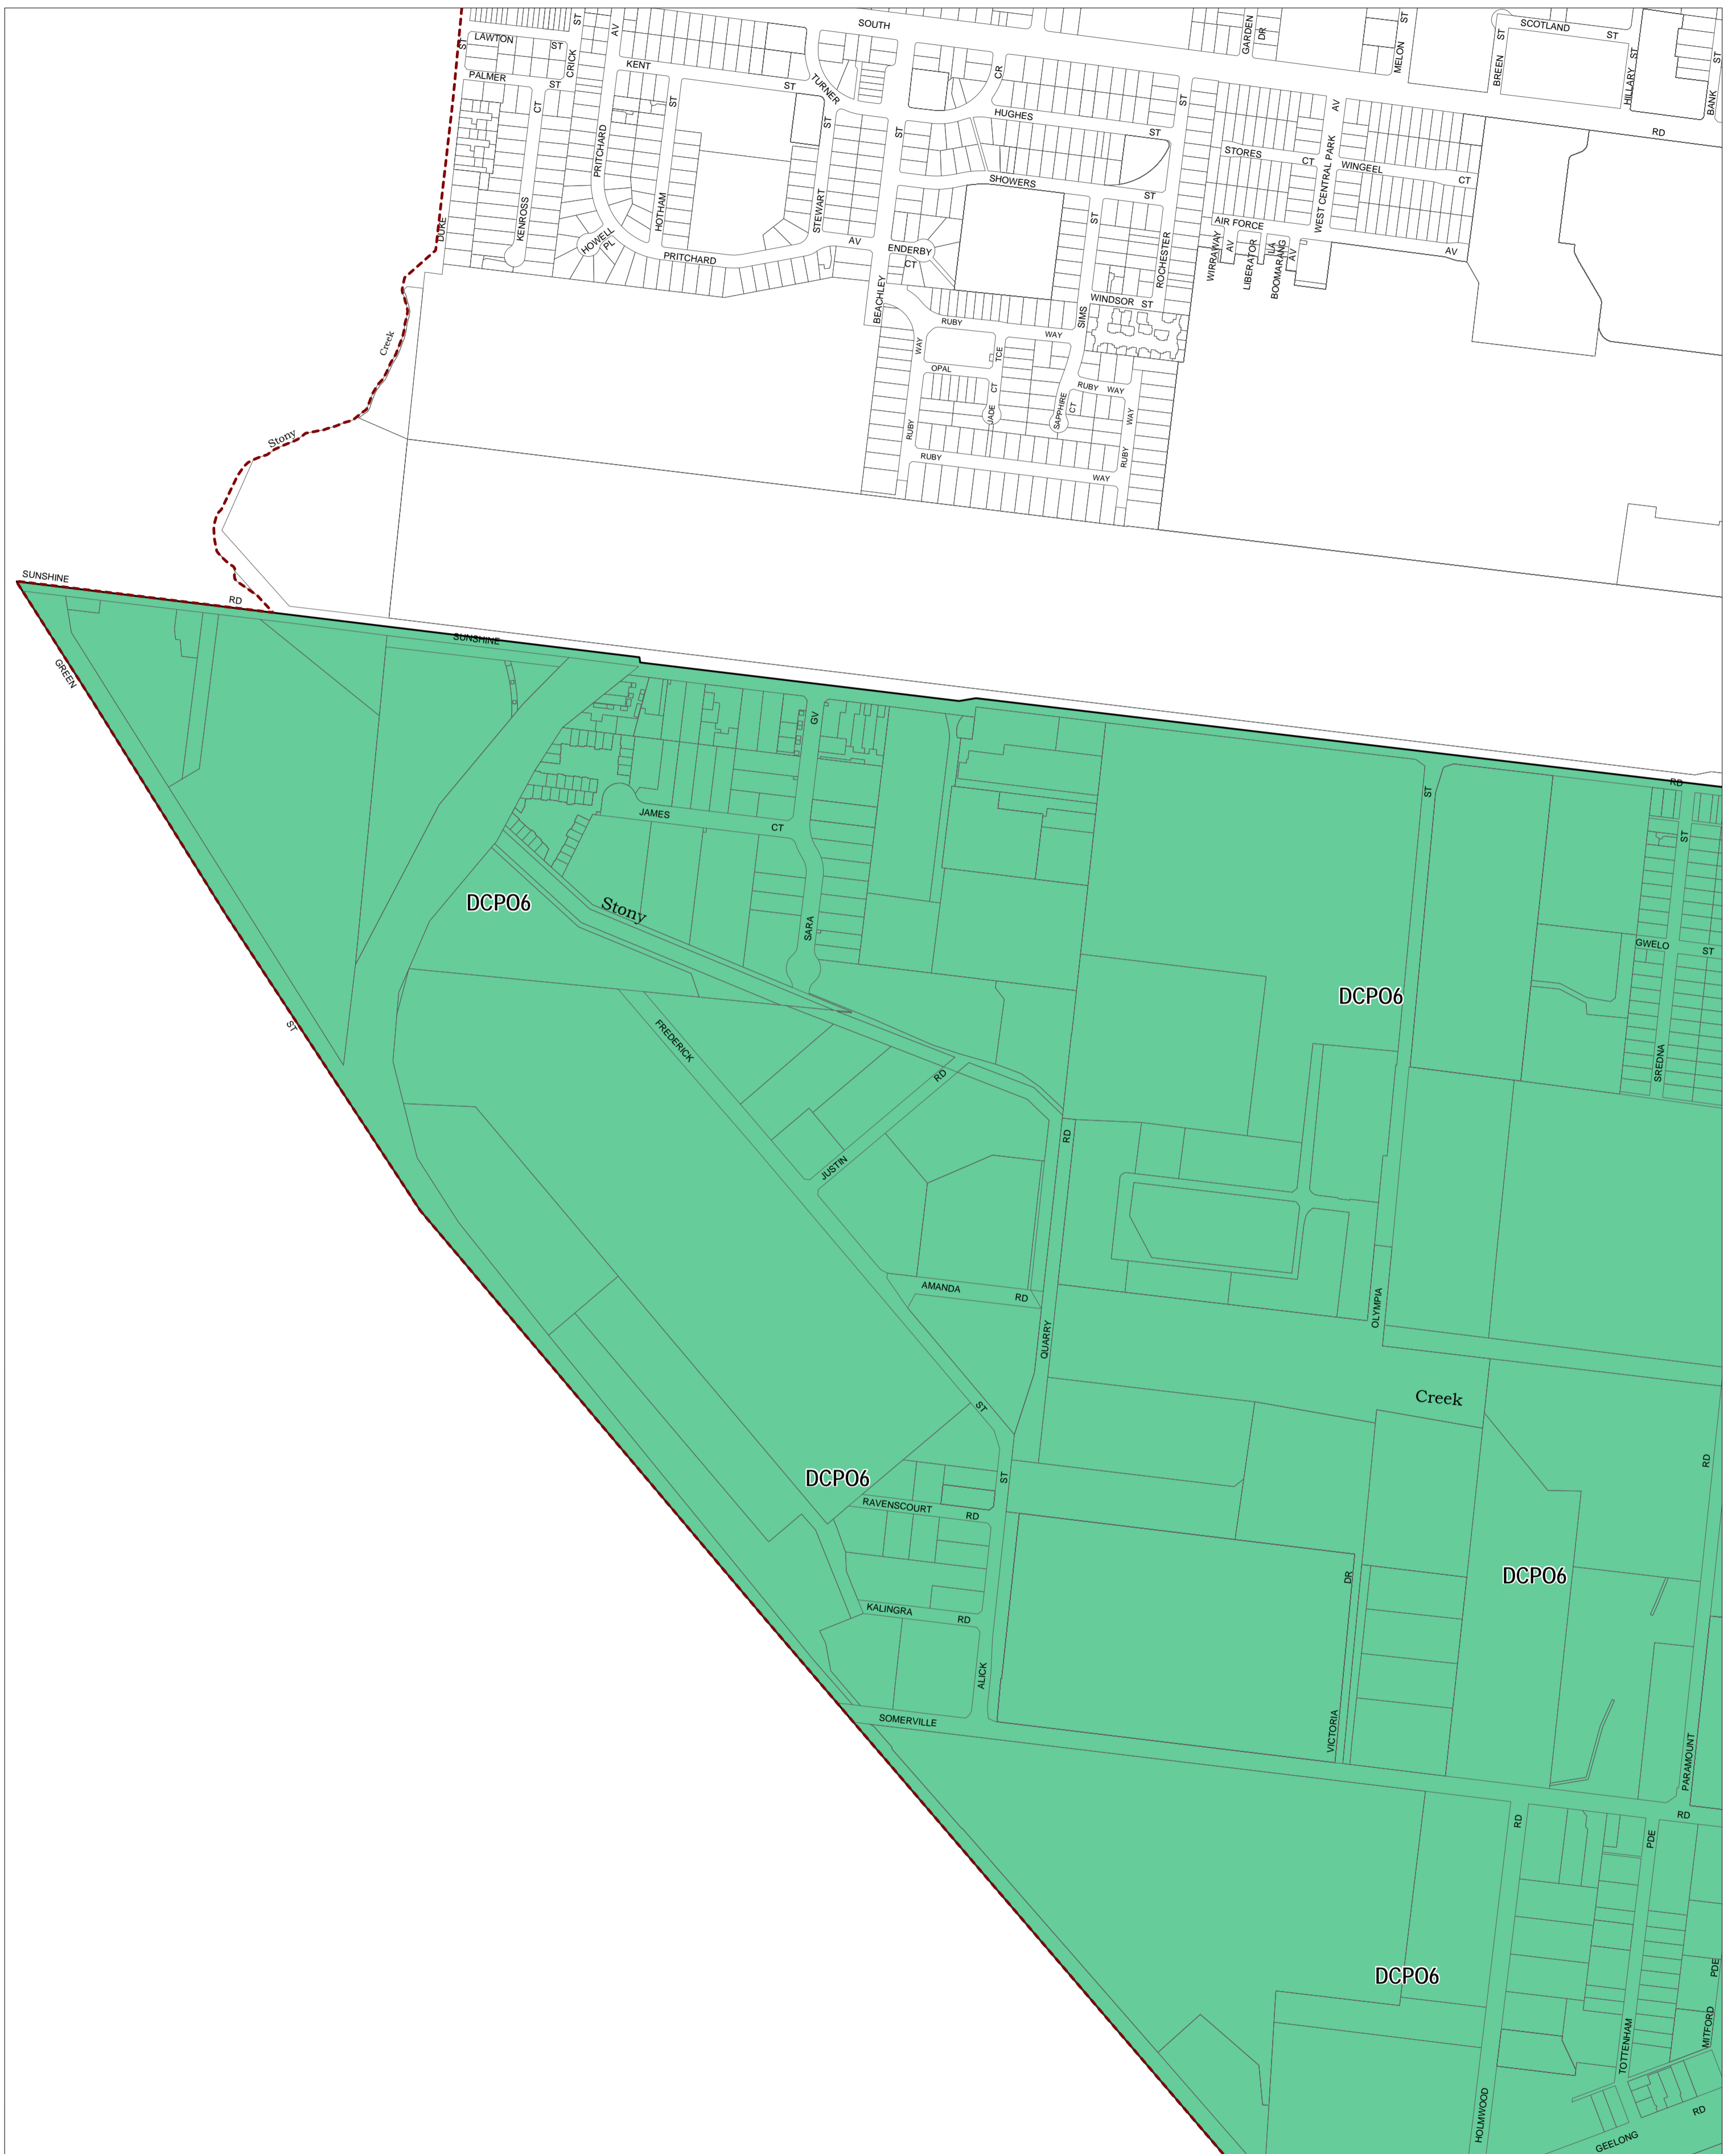

MARIBYRNONG PLANNING SCHEME - LOCAL PROVISION

AUSTRALIAN MAP GRID ZONE 55

Printed: 8/12/2011

AMENDMENT C97