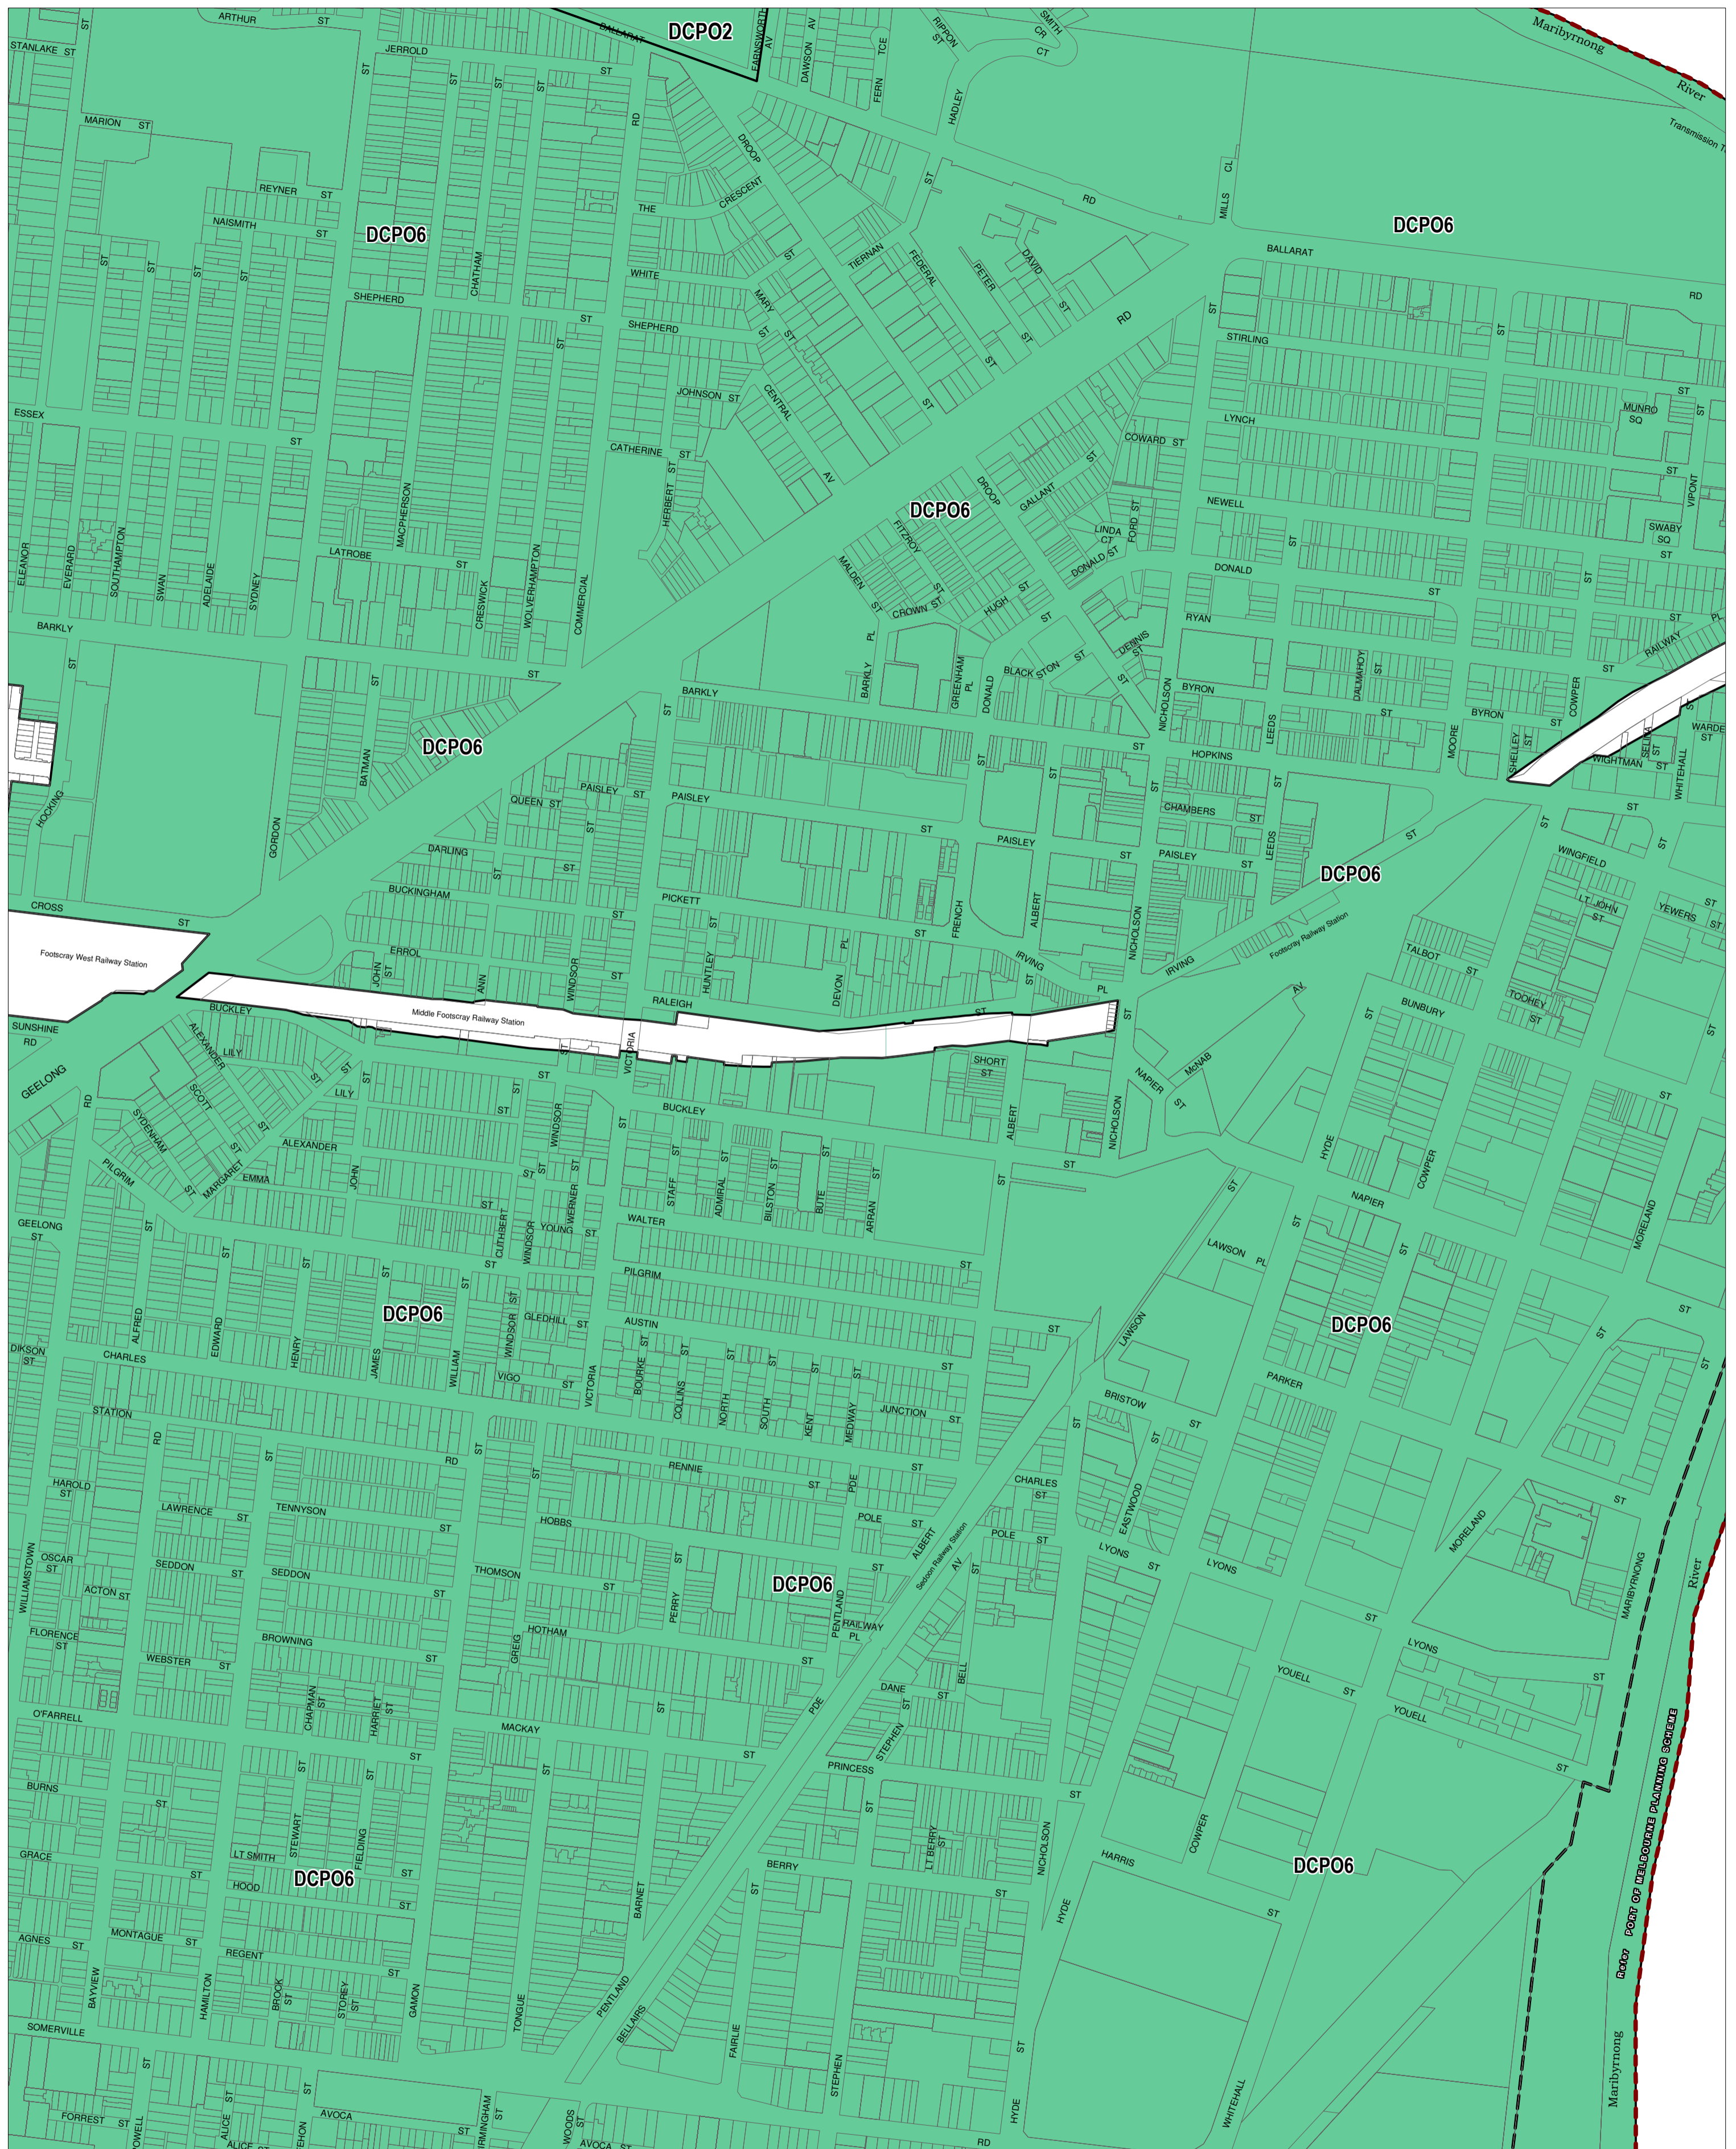

MARIBYRNONG PLANNING SCHEME - LOCAL PROVISION

Overlays

- DCPO2 Development Contributions Plan Overlay - Schedule 2
- DCPO6 Development Contributions Plan Overlay - Schedule 6

100 0 100 200 300 400 500 m
AUSTRALIAN MAP GRID ZONE 55

INDEX TO ADJOINING METRIC SERIES MAP

1	2
3	4
5	6
7	8
9	10
11	12

Printed: 2/9/2014

AMENDMENT GC17