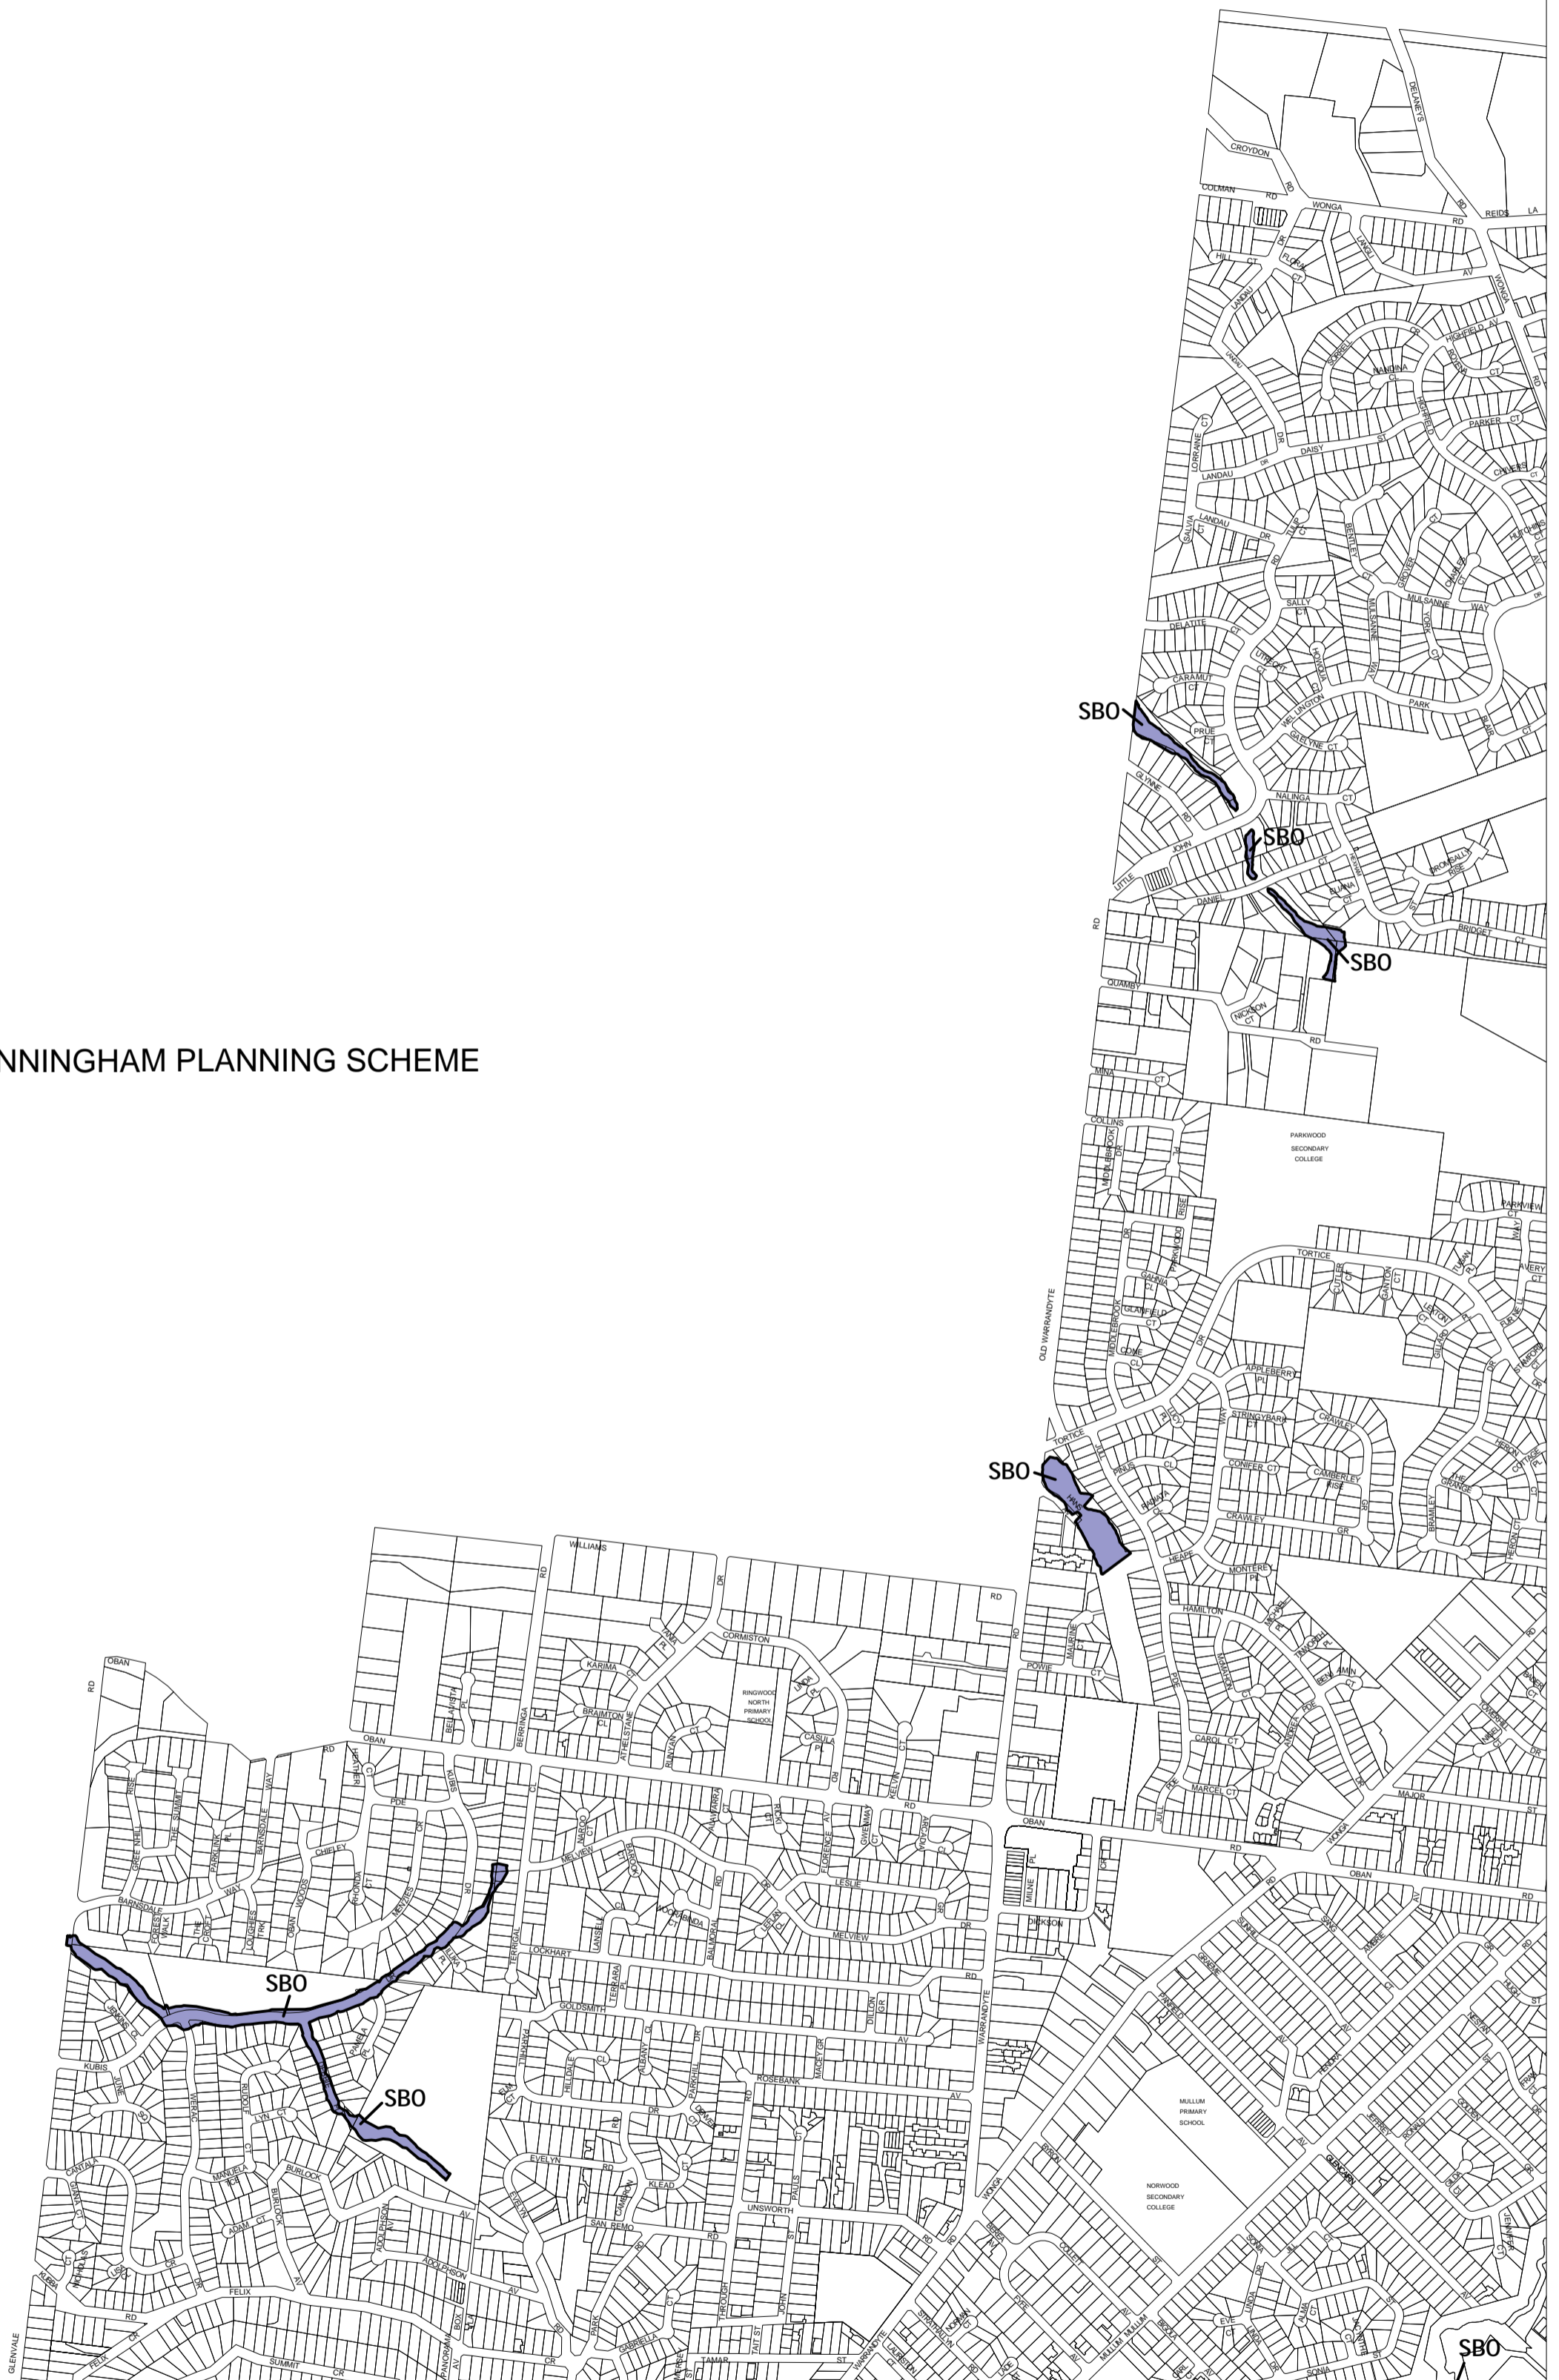

MAROONDAH PLANNING SCHEME - LOCAL PROVISION

See MANNINGHAM PLANNING SCHEME

Overlays
SBO Special Building Overlay

AUSTRALIAN MAP GRID ZONE 55

Printed: 5/6/2007

AMENDMENT C4

SPECIAL BUILDING OVERLAY

MAP No 1SBO