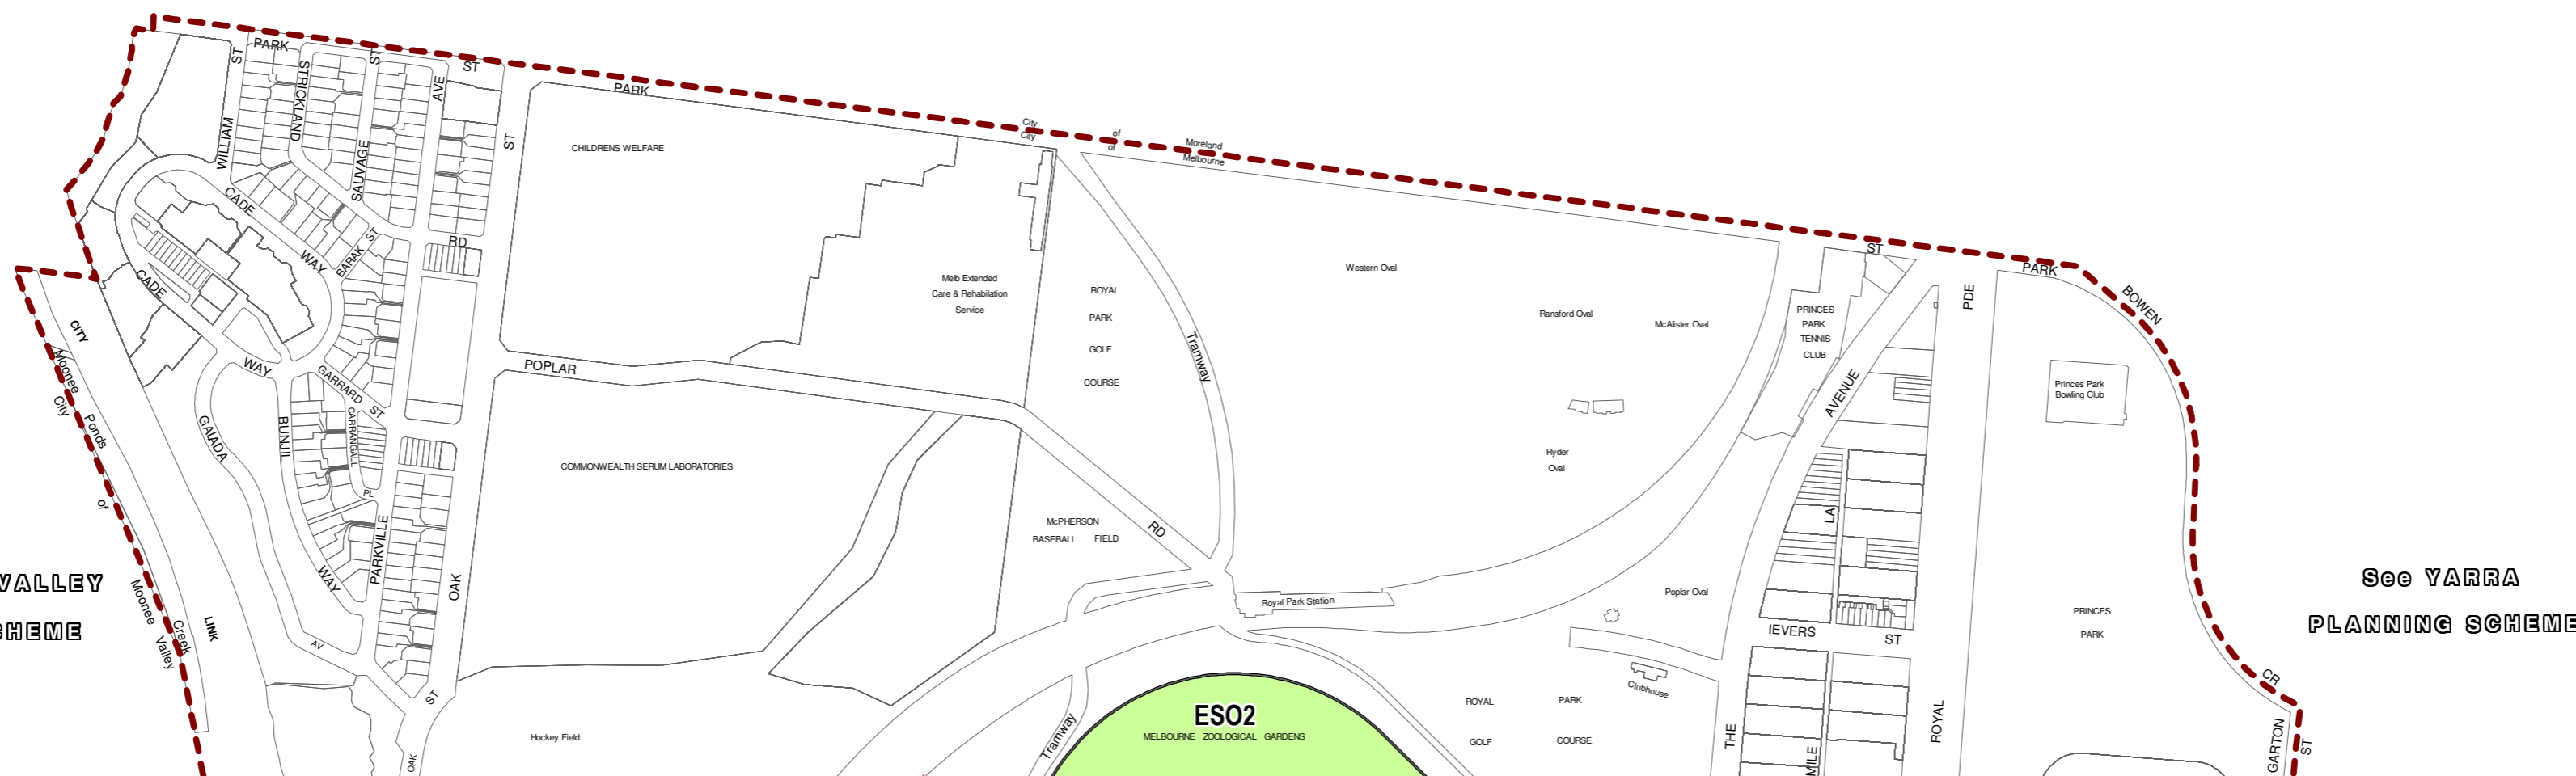

ENVIRONMENTAL SIGNIFICANCE OVERLAY

Overlays
 ESO2 Environmental Significance Overlay - Schedule 2

See MORELAND PLANNING SCHEME

INDEX TO ADJOINING MAPS

See MOONEE VALLEY PLANNING SCHEME

See YARRA PLANNING SCHEME