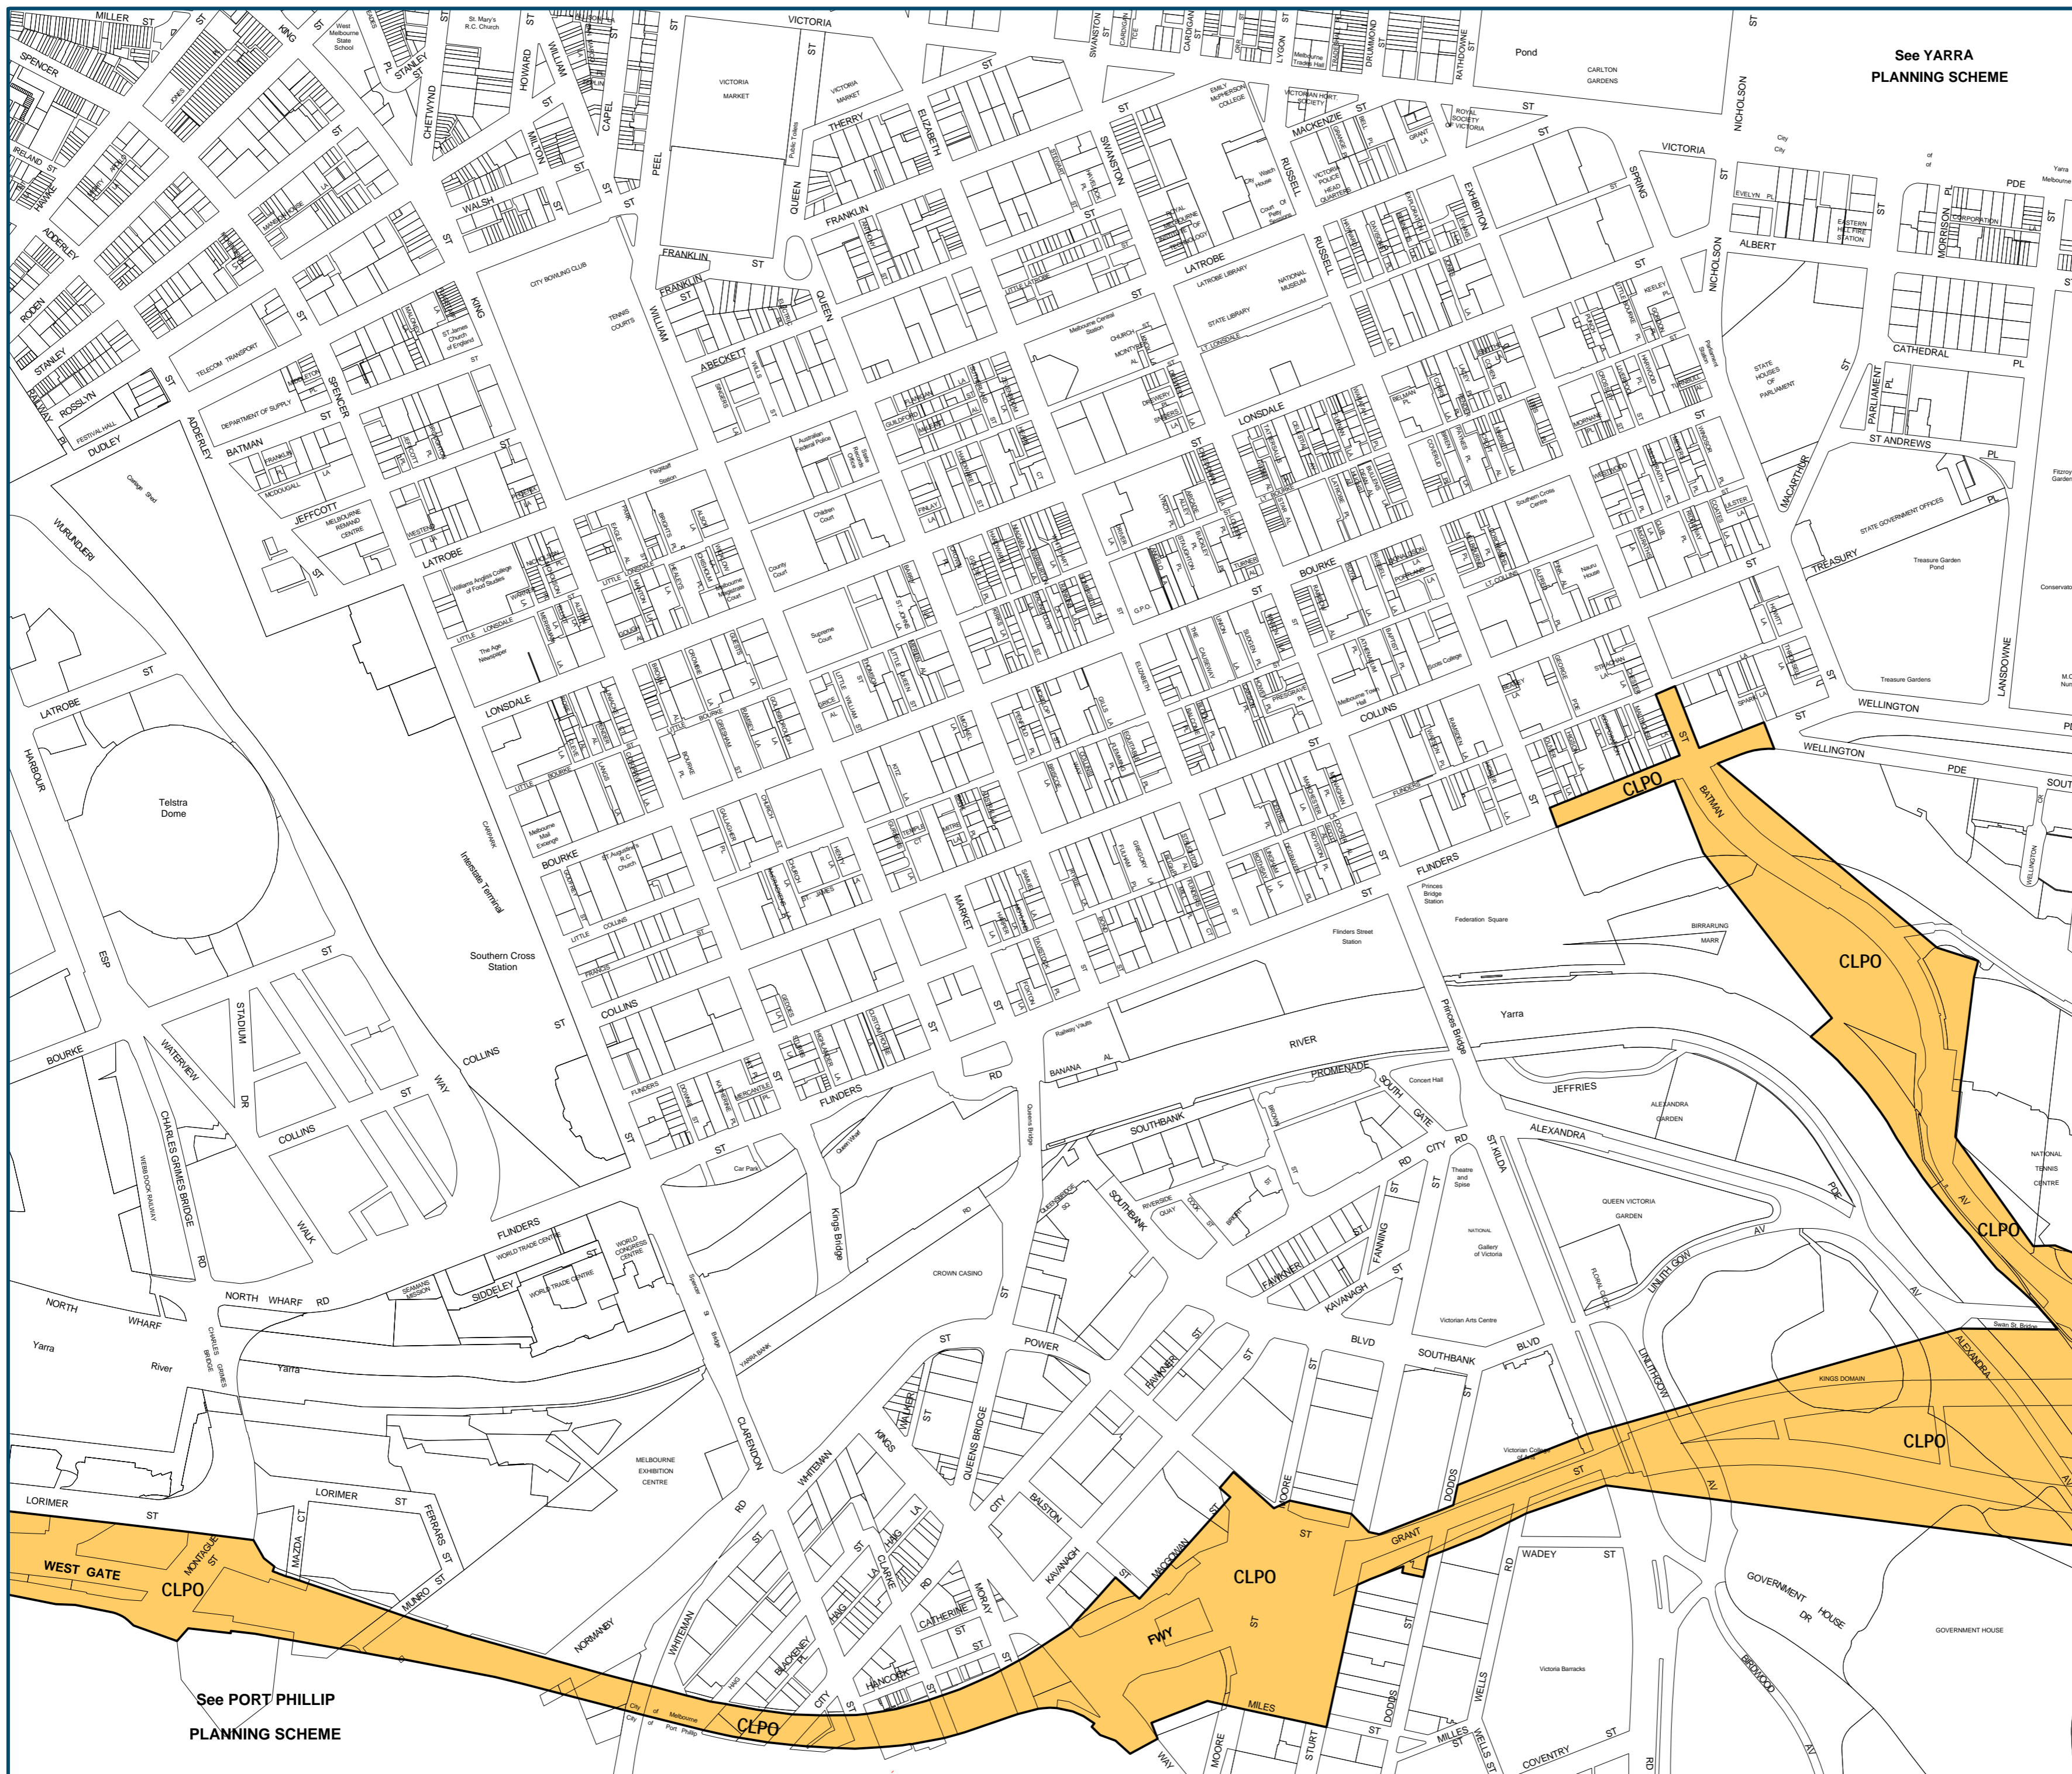

MELBOURNE PLANNING SCHEME - LOCAL PROVISION

CITY LINK PROJECT OVERLAY

Overlays

- City Link Project Overlay

INDEX TO ADJOINING MAPS

See **PORT PHILLIP PLANNING SCHEME**

See **YARRA PLANNING SCHEME**