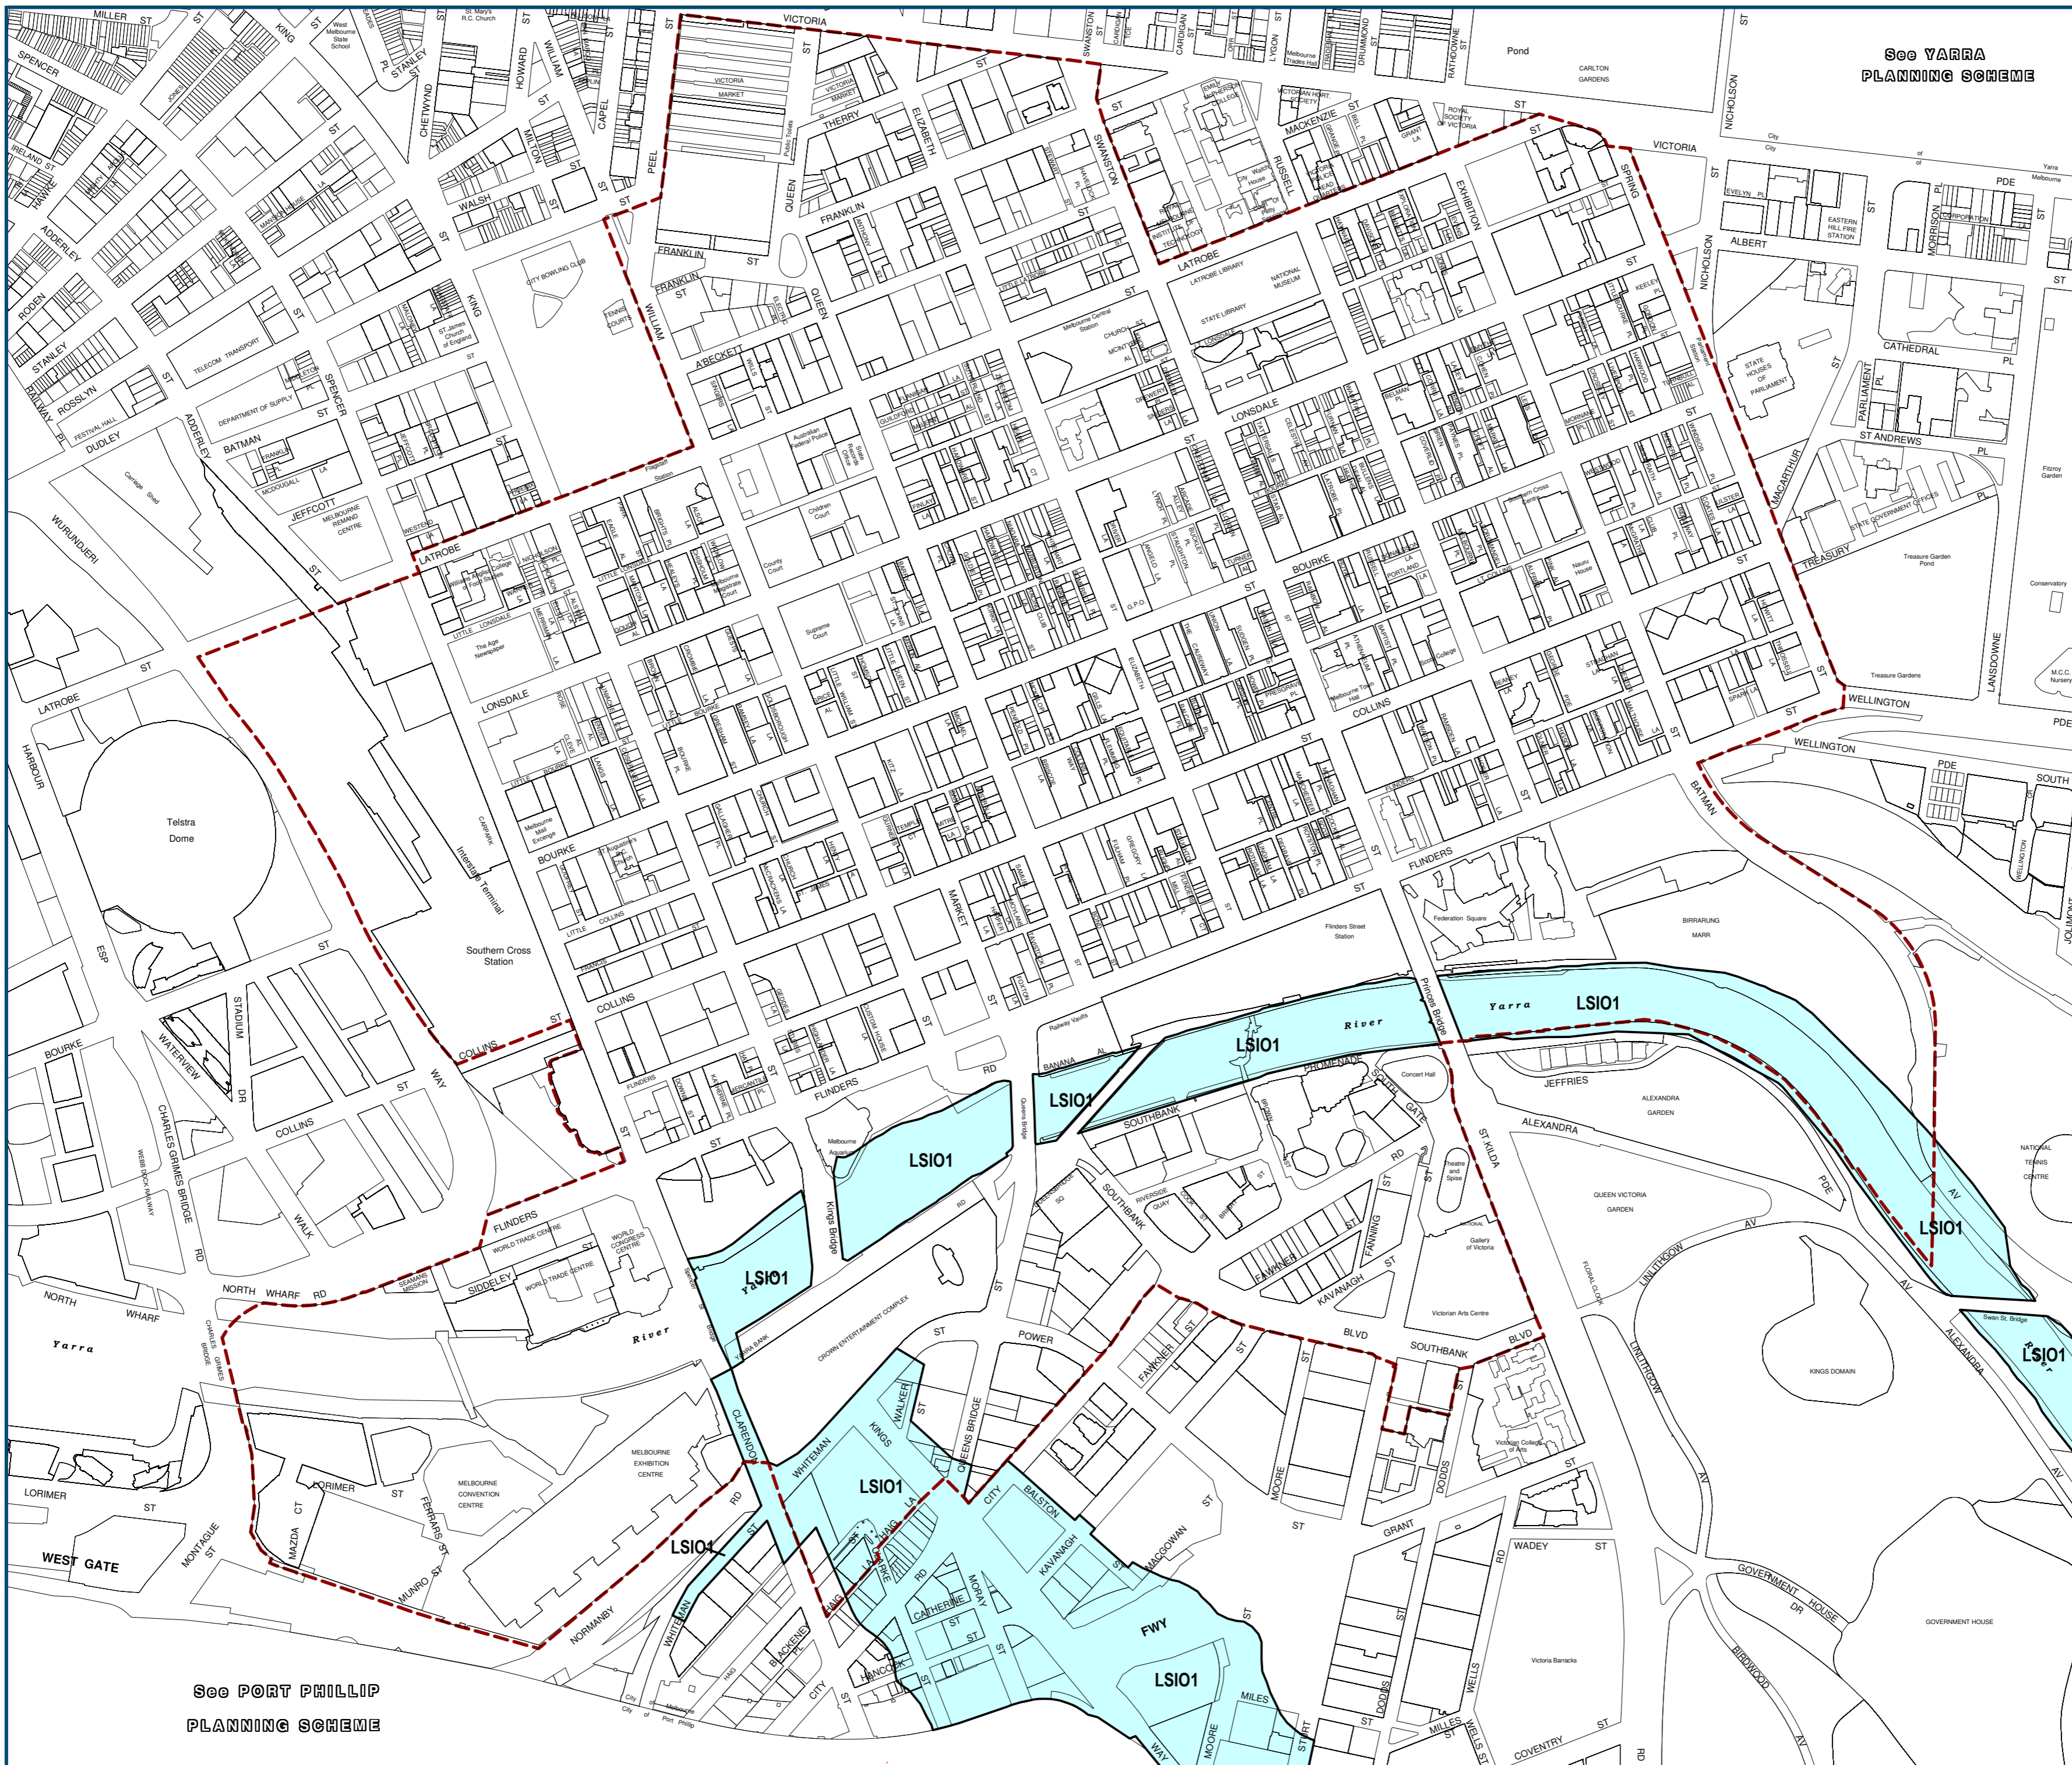

MELBOURNE PLANNING SCHEME - LOCAL PROVISION

LAND SUBJECT TO INUNDATION OVERLAY

Overlays
LSI01 Land Subject to Inundation Overlay - Schedule 1

INDEX TO ADJOINING MAPS

See PORT PHILLIP PLANNING SCHEME

See YARRA PLANNING SCHEME

* This map should be read in conjunction with additional Planning Overlay Maps (if applicable) as indicated on the INDEX TO MAPS.
* A complete list of zones and other overlays is in the written part of this scheme.

Printed: 4/2/2011

AMENDMENT C153

MAP No 8LSIO