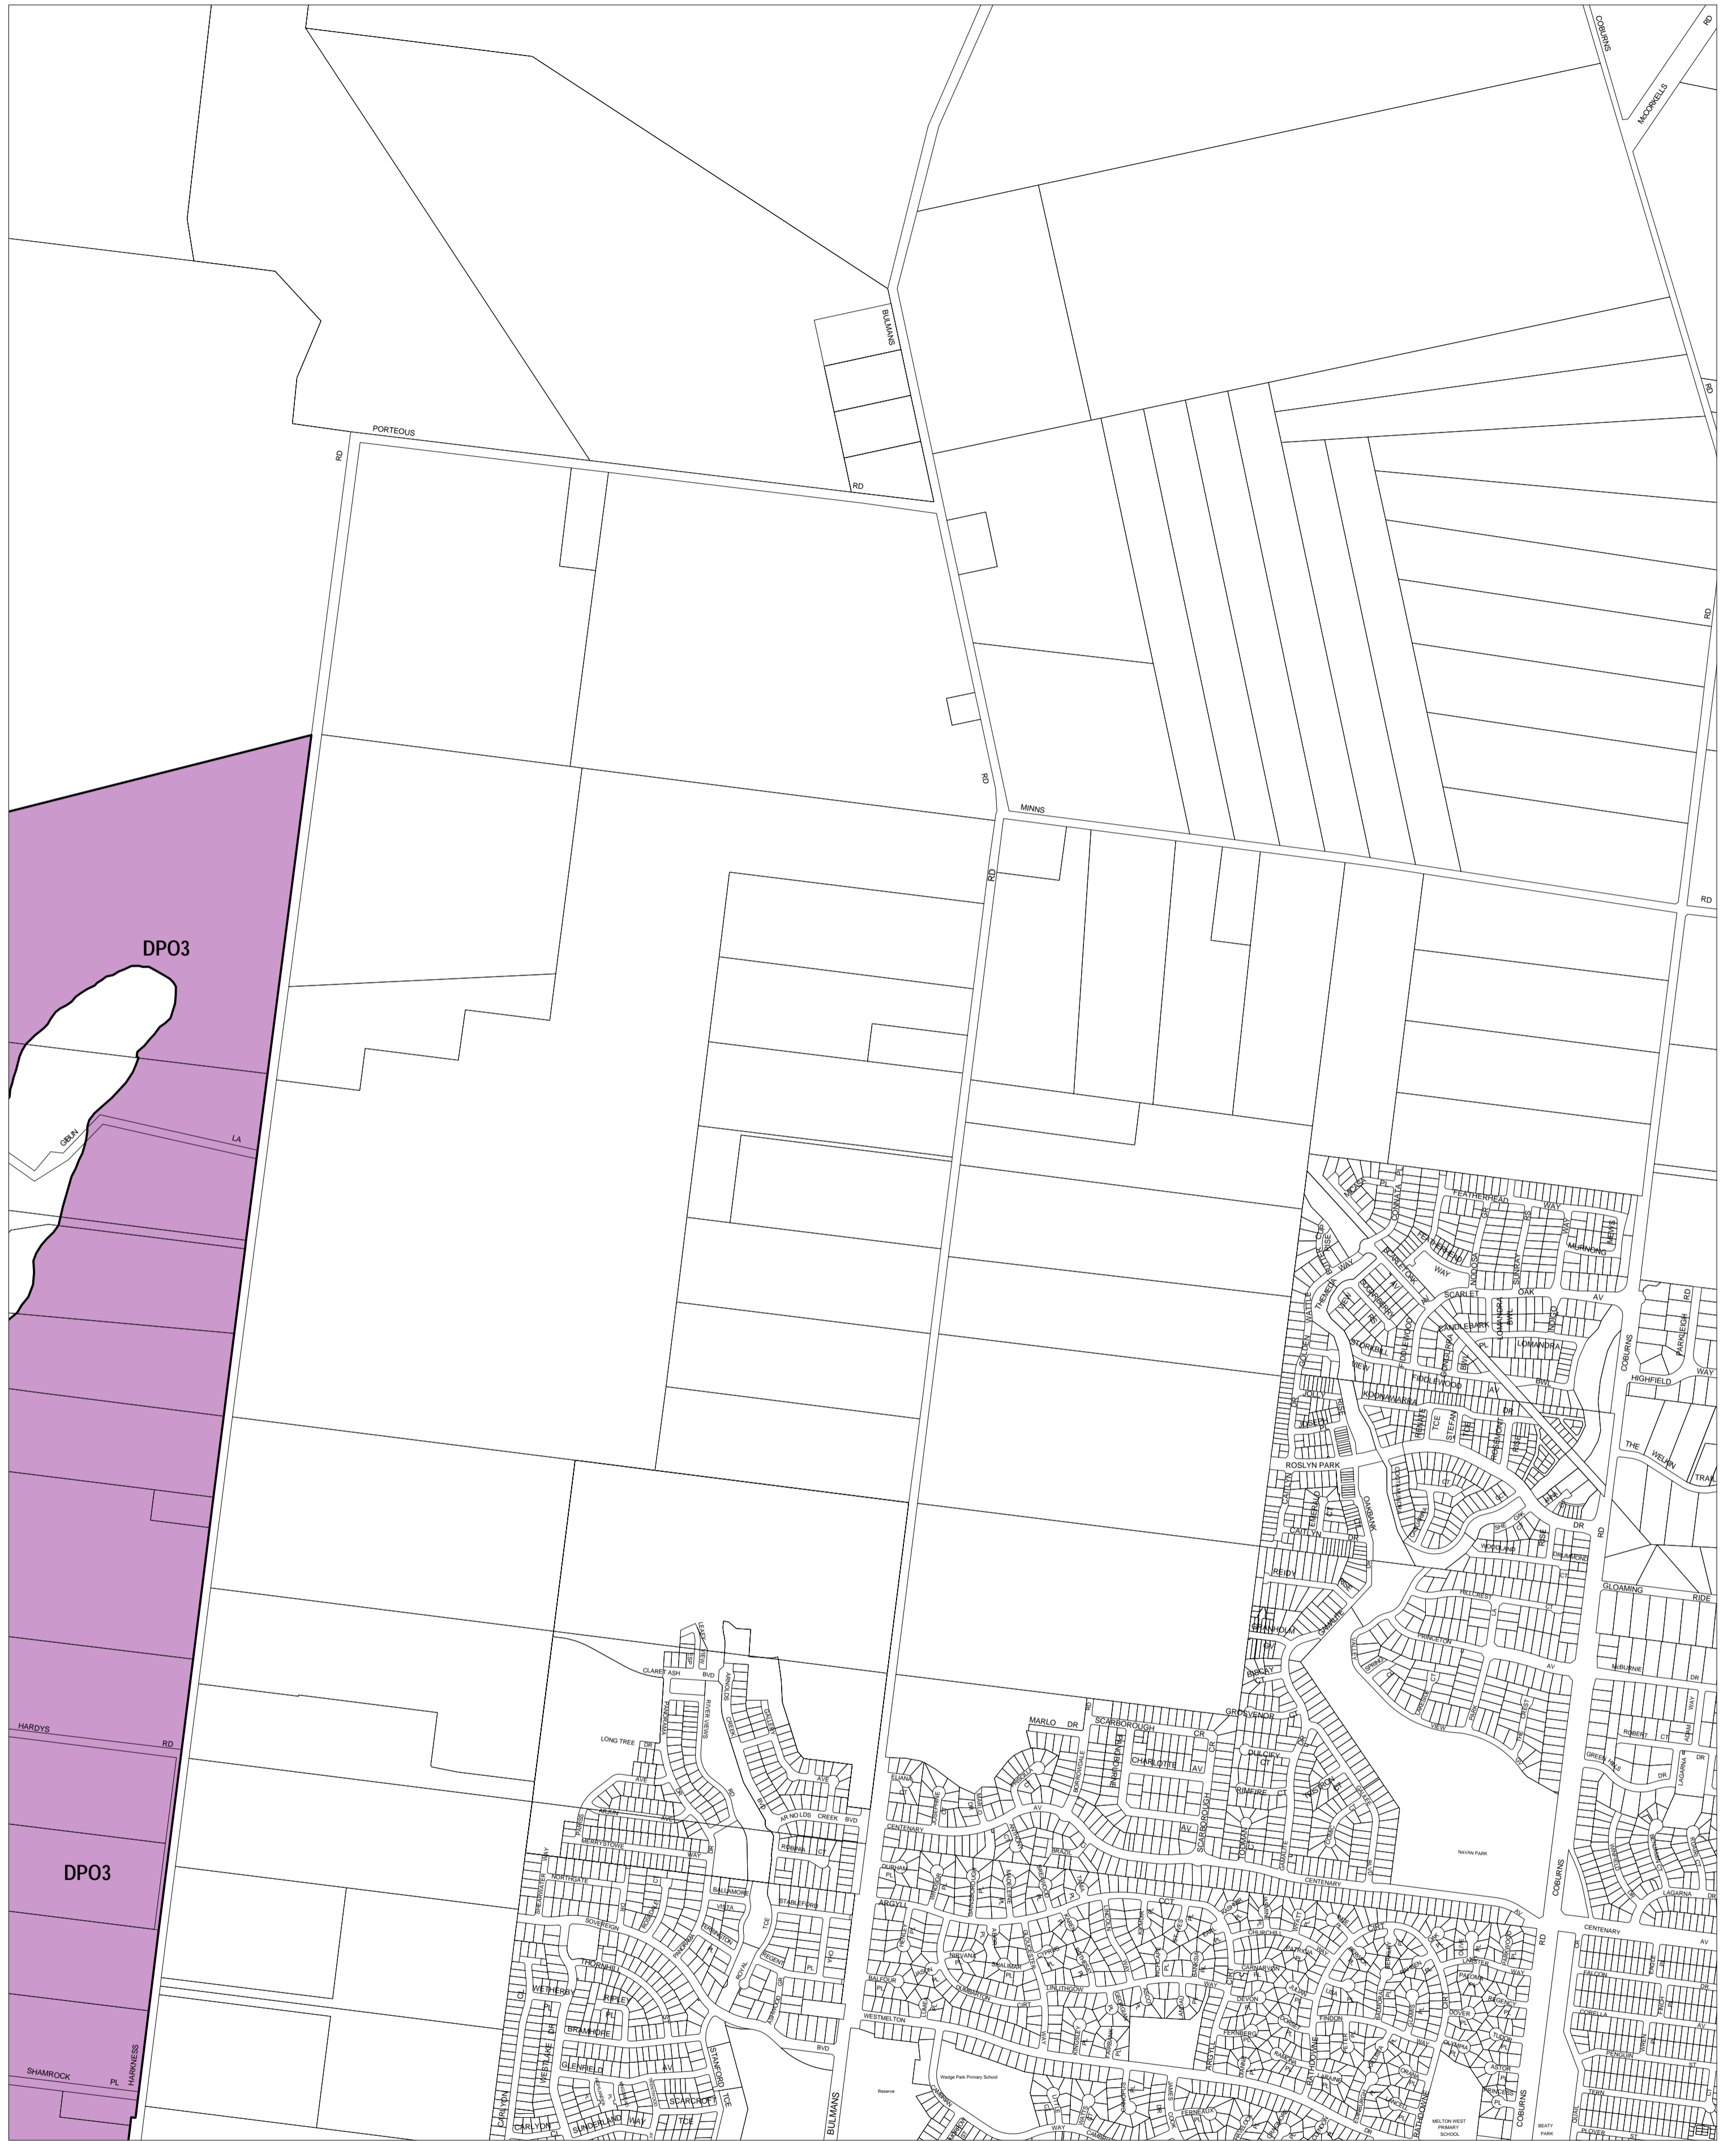

MELTON PLANNING SCHEME - LOCAL PROVISION

Overlays

DPO3 Development Plan Overlay - Schedule 3

Printed: 7/6/2007