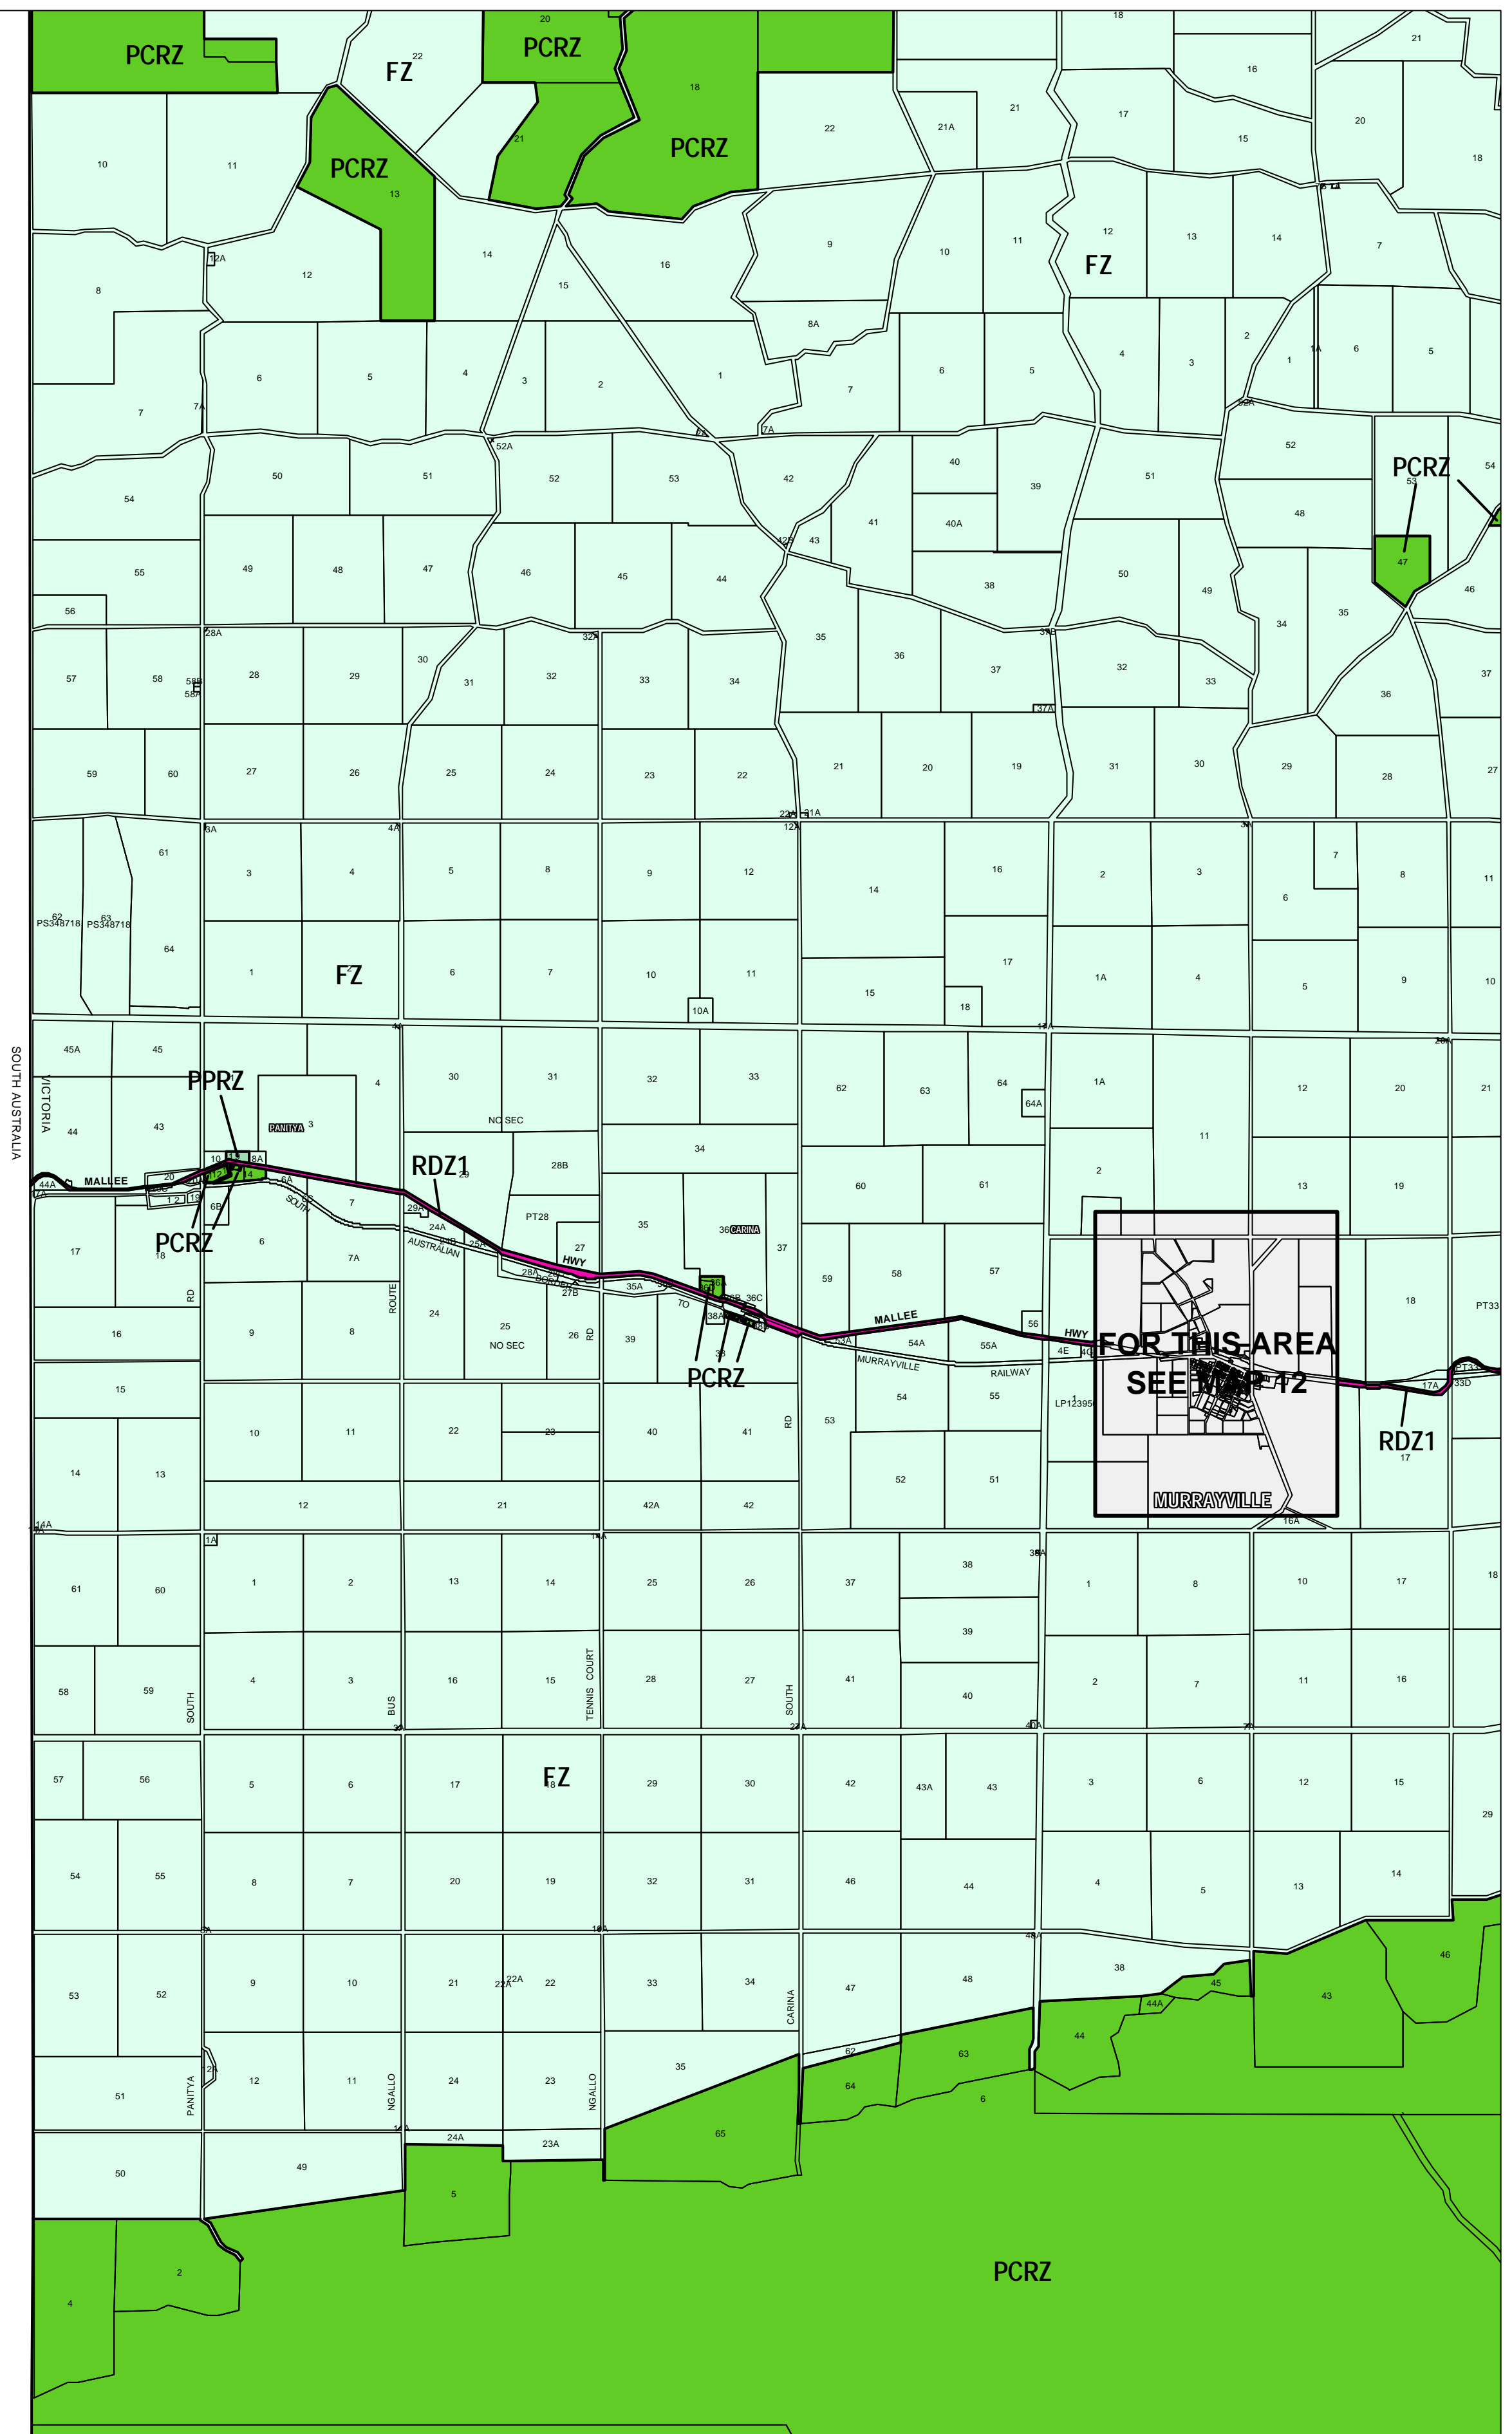

MILDURA PLANNING SCHEME - LOCAL PROVISION

1. **Public Land**
2. Public Conservation And Resource Zone
   - Public Park And Recreation Zone
   - Road Zone Category 1
3. **Rural**
4. Farming Zone

AUSTRALIAN MAP GRID ZONE 54

Printed: 14/9/2006

AMENDMENT C37