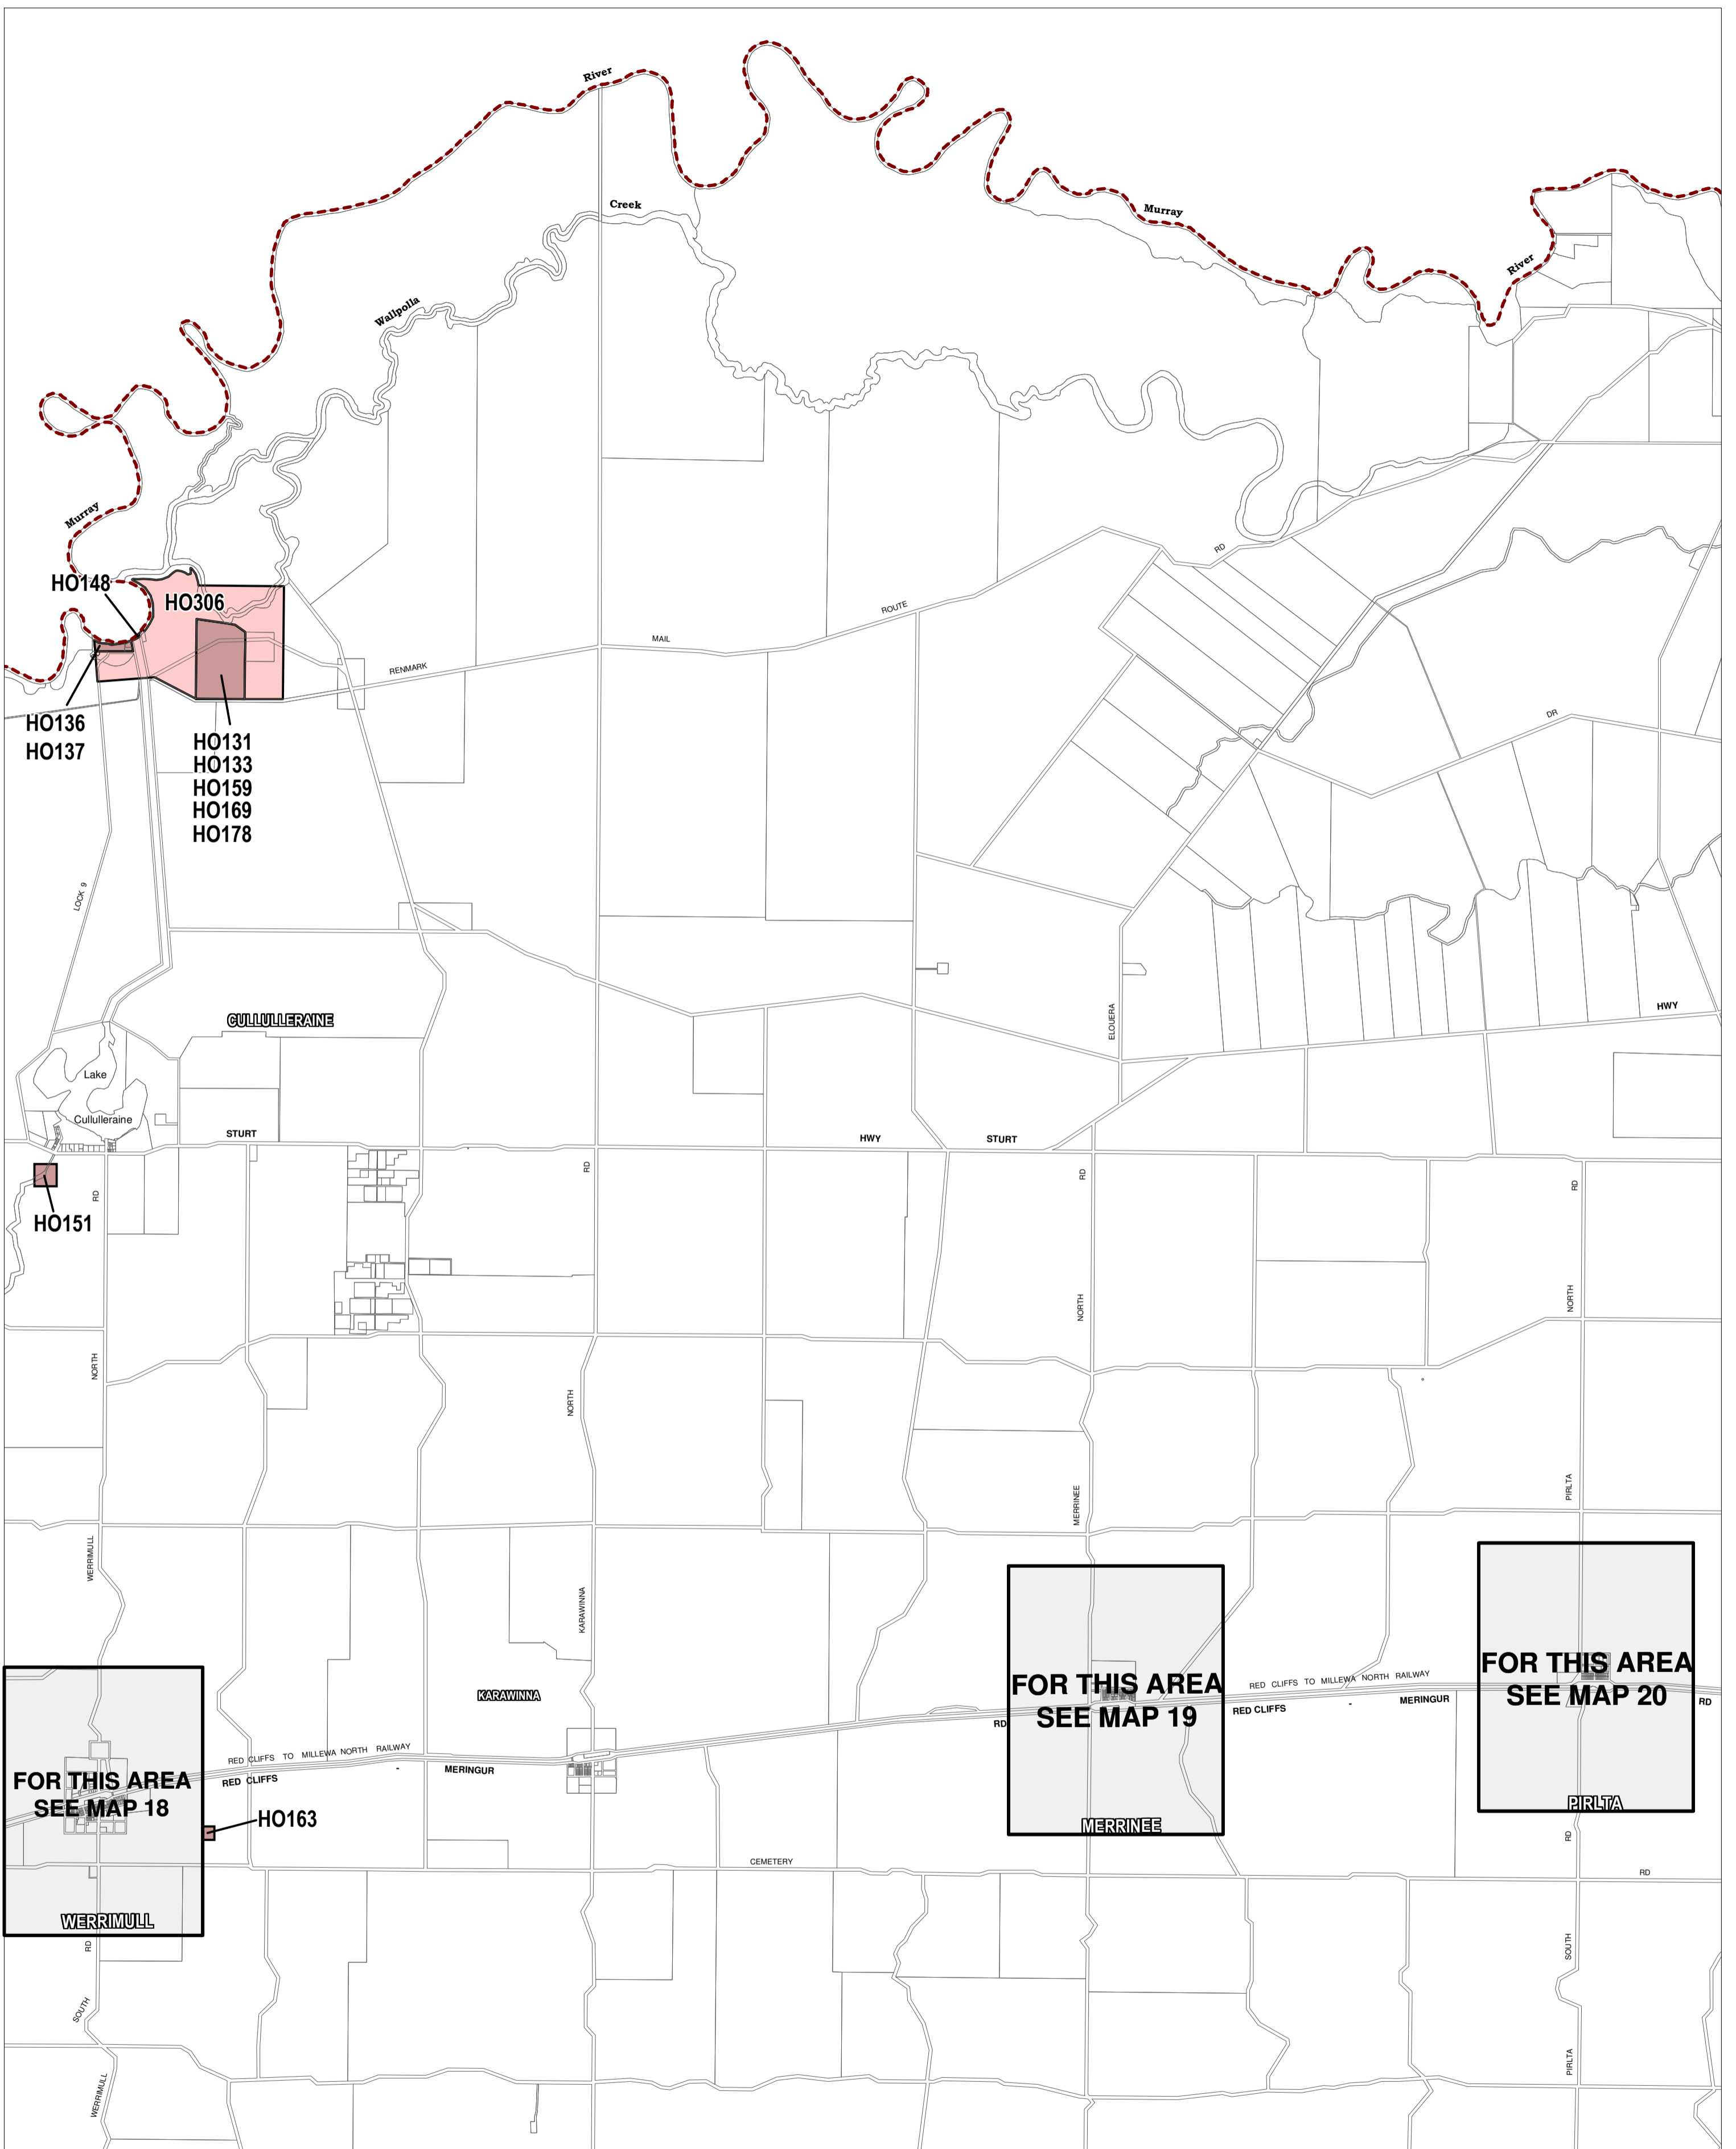

MILDURA PLANNING SCHEME - LOCAL PROVISION

Overlays

HO Heritage Overlay

AUSTRALIAN MAP GRID ZONE 54

Printed: 23/4/2013

AMENDMENT C51