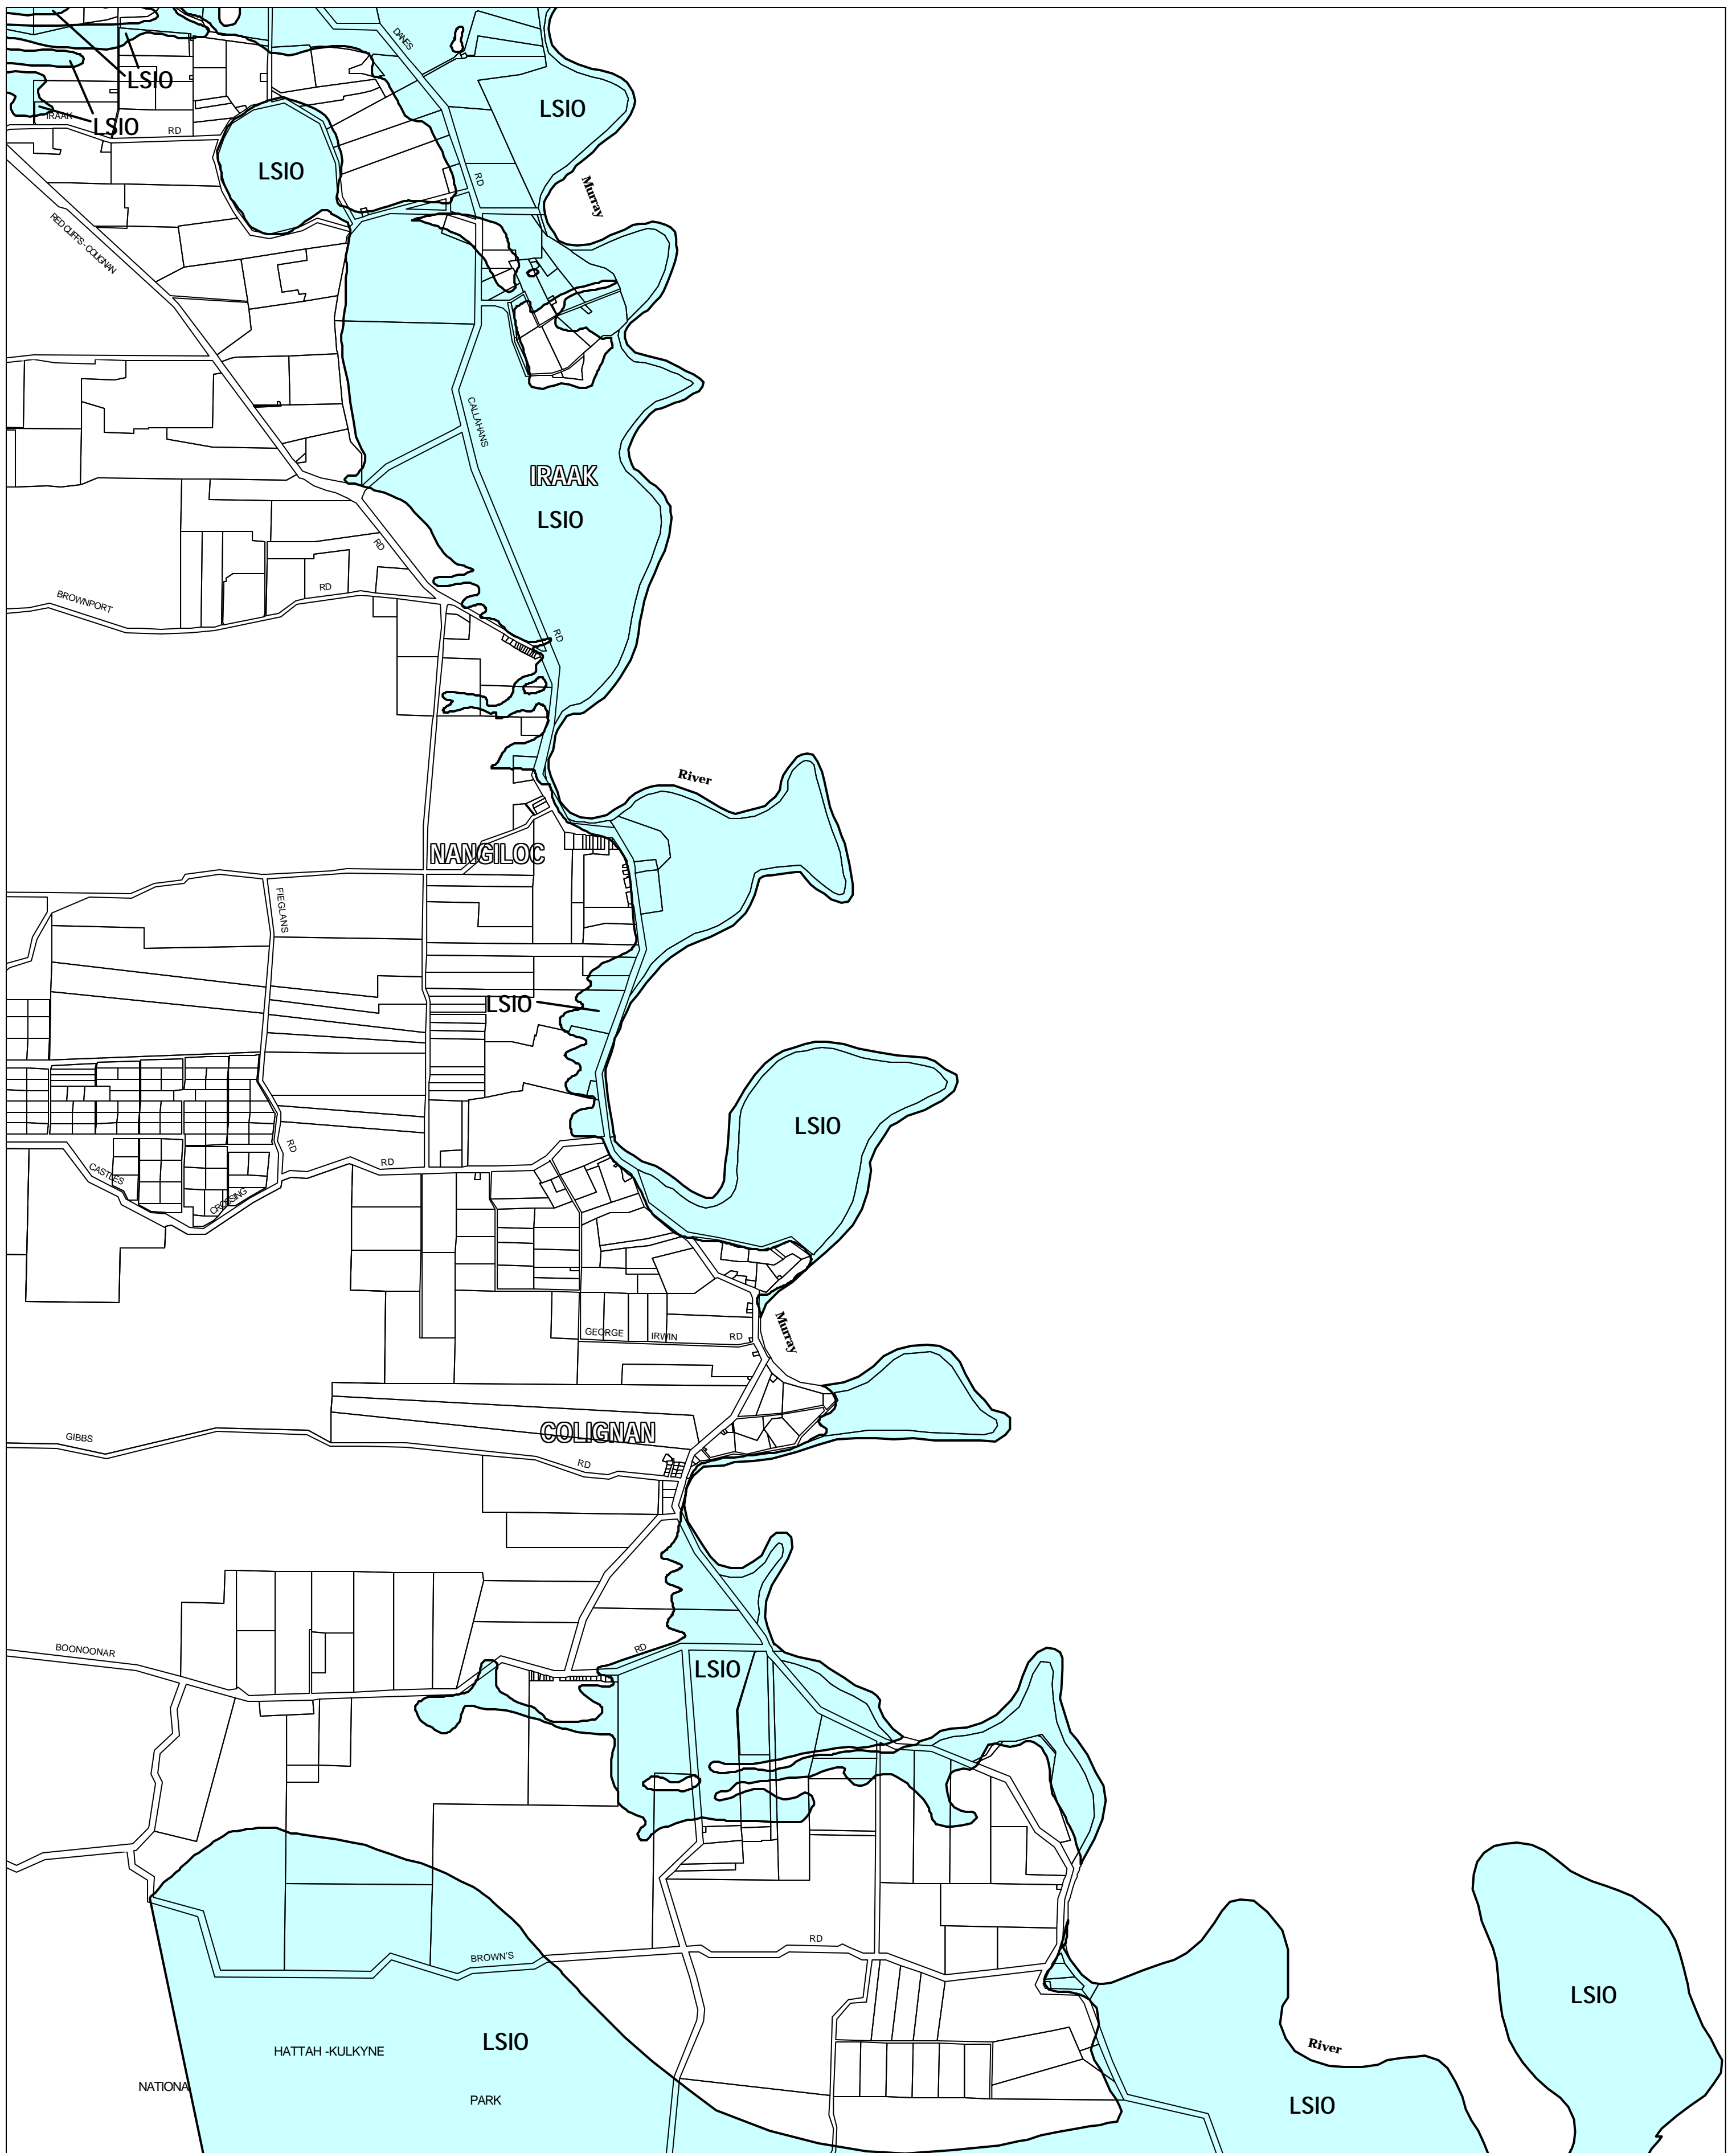

MILDURA PLANNING SCHEME - LOCAL PROVISION

Overlays

LSIO Land Subject To Inundation Overlay

AUSTRALIAN MAP GRID ZONE 54

Printed: 4/9/2007