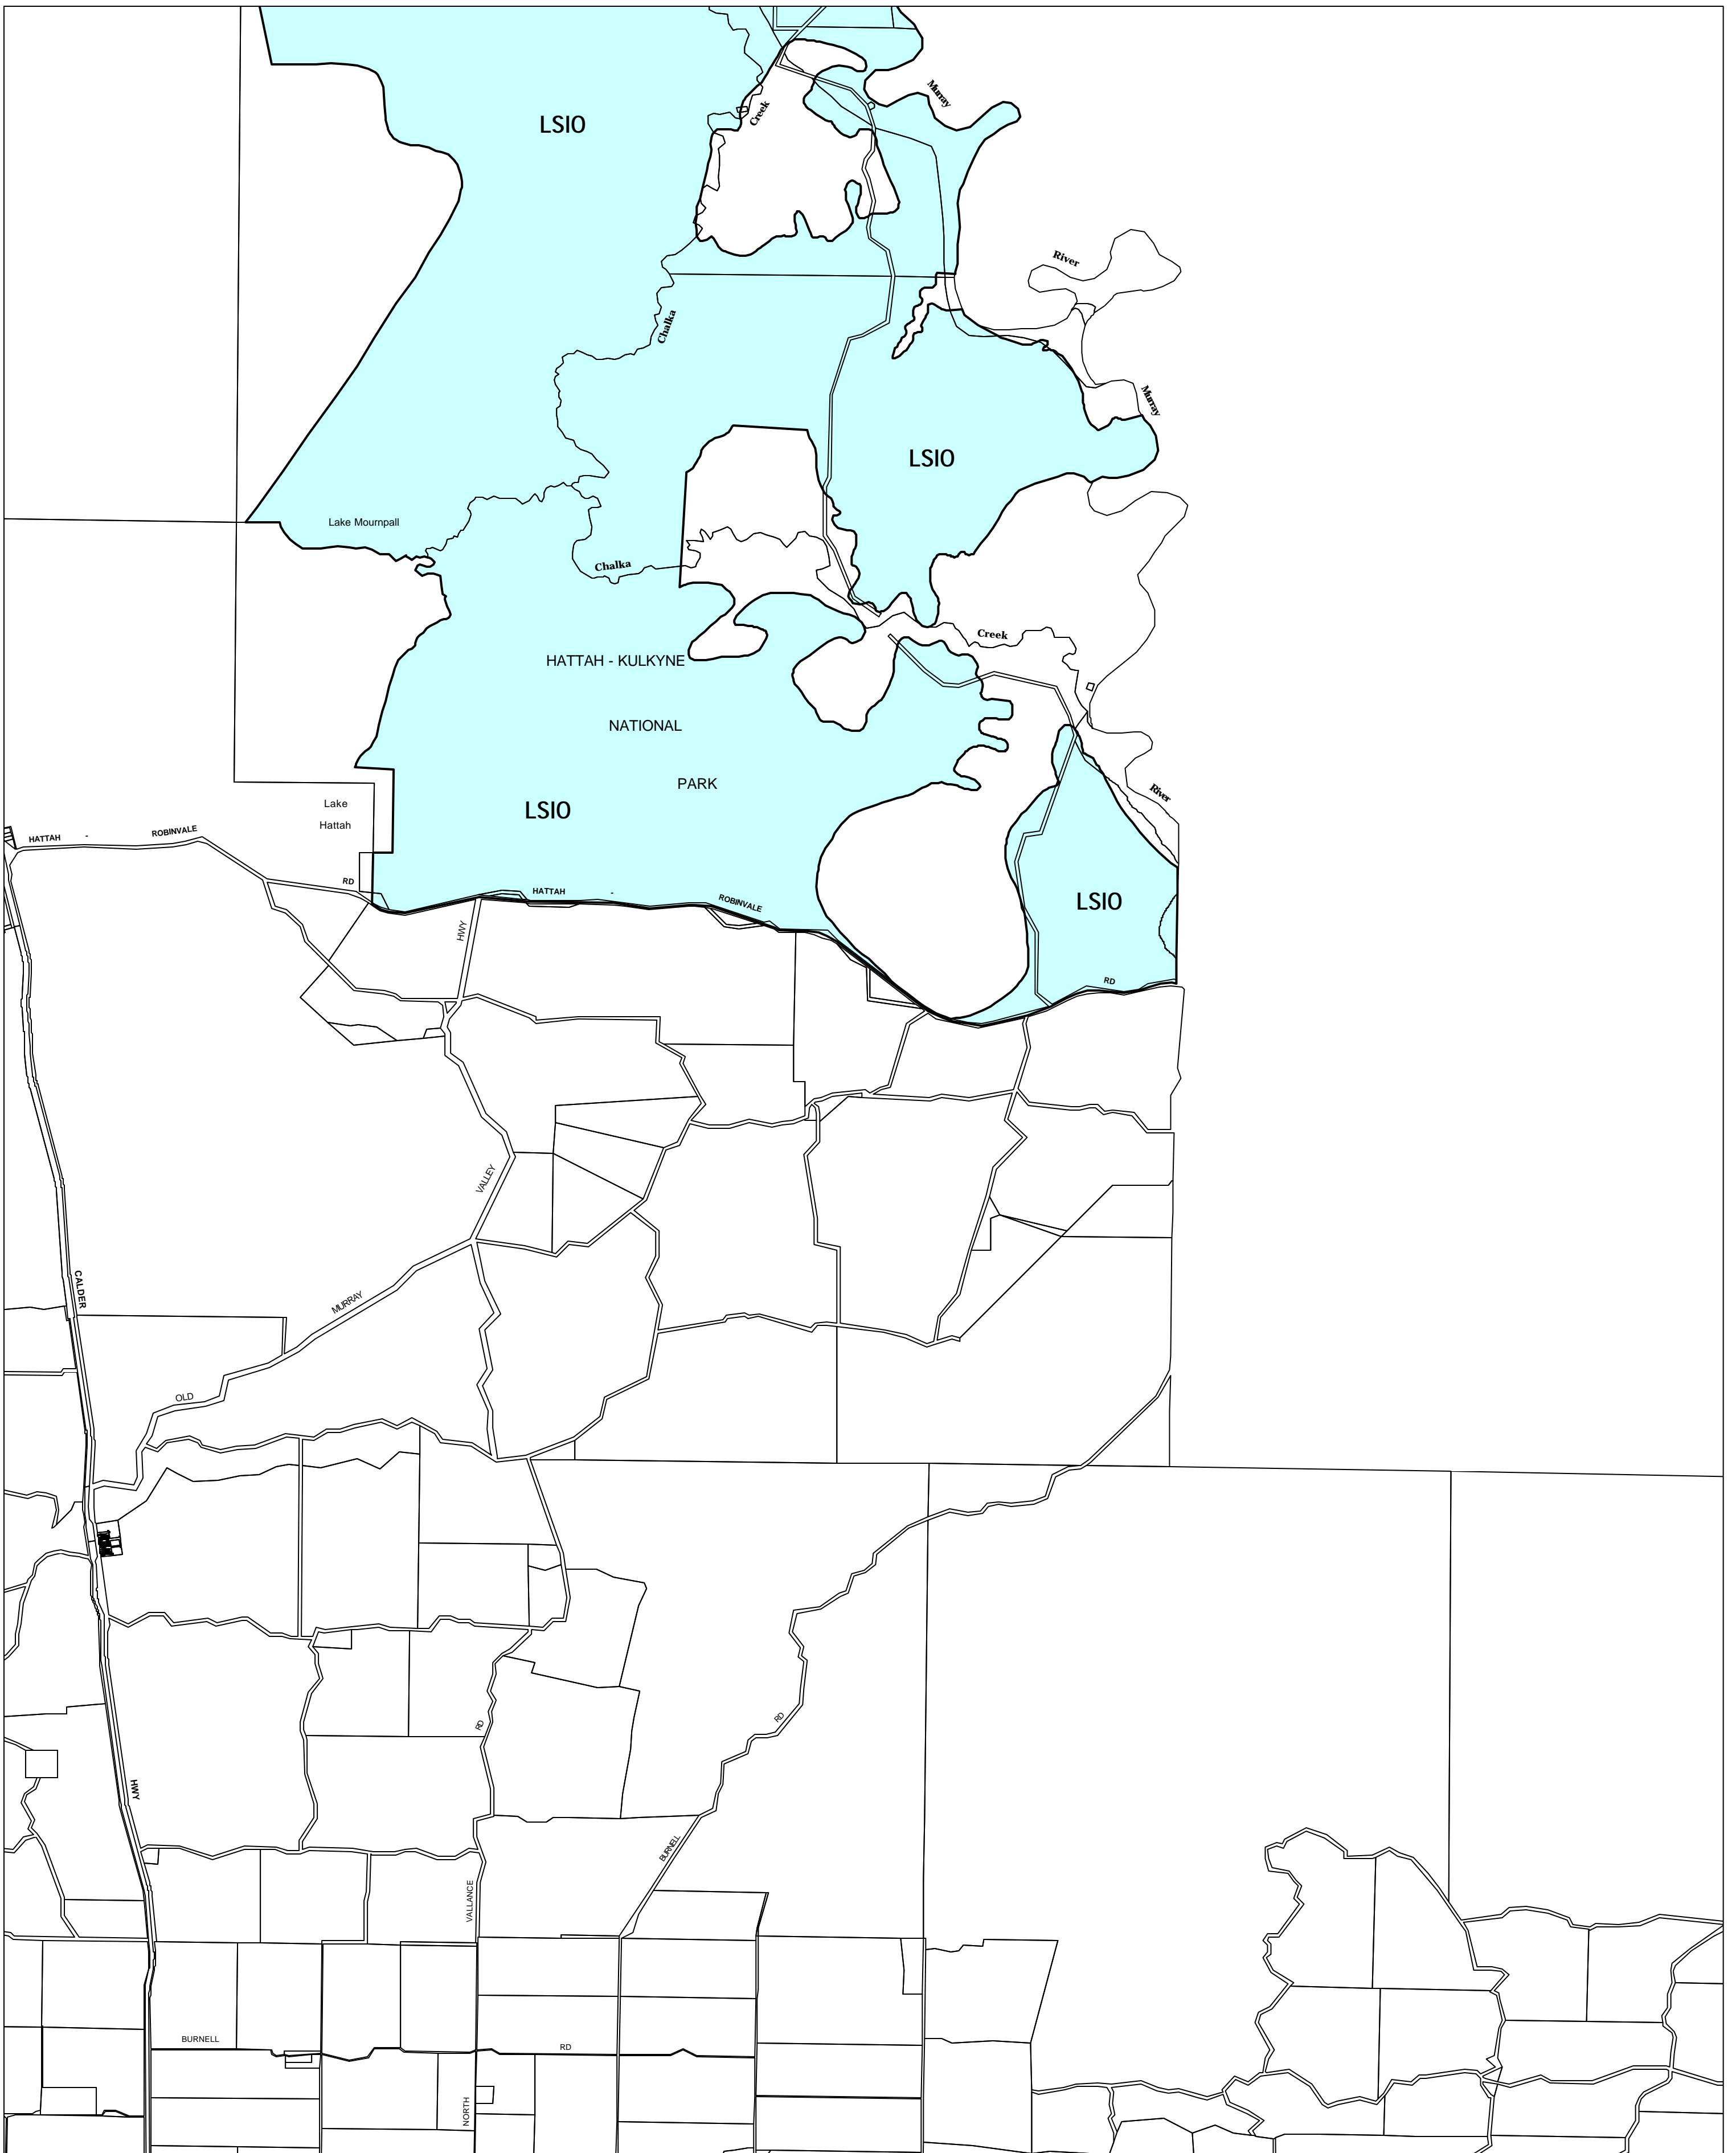

MILDURA PLANNING SCHEME - LOCAL PROVISION

Overlays

LSIO Land Subject To Inundation Overlay

AUSTRALIAN MAP GRID ZONE 54

Printed: 4/9/2007