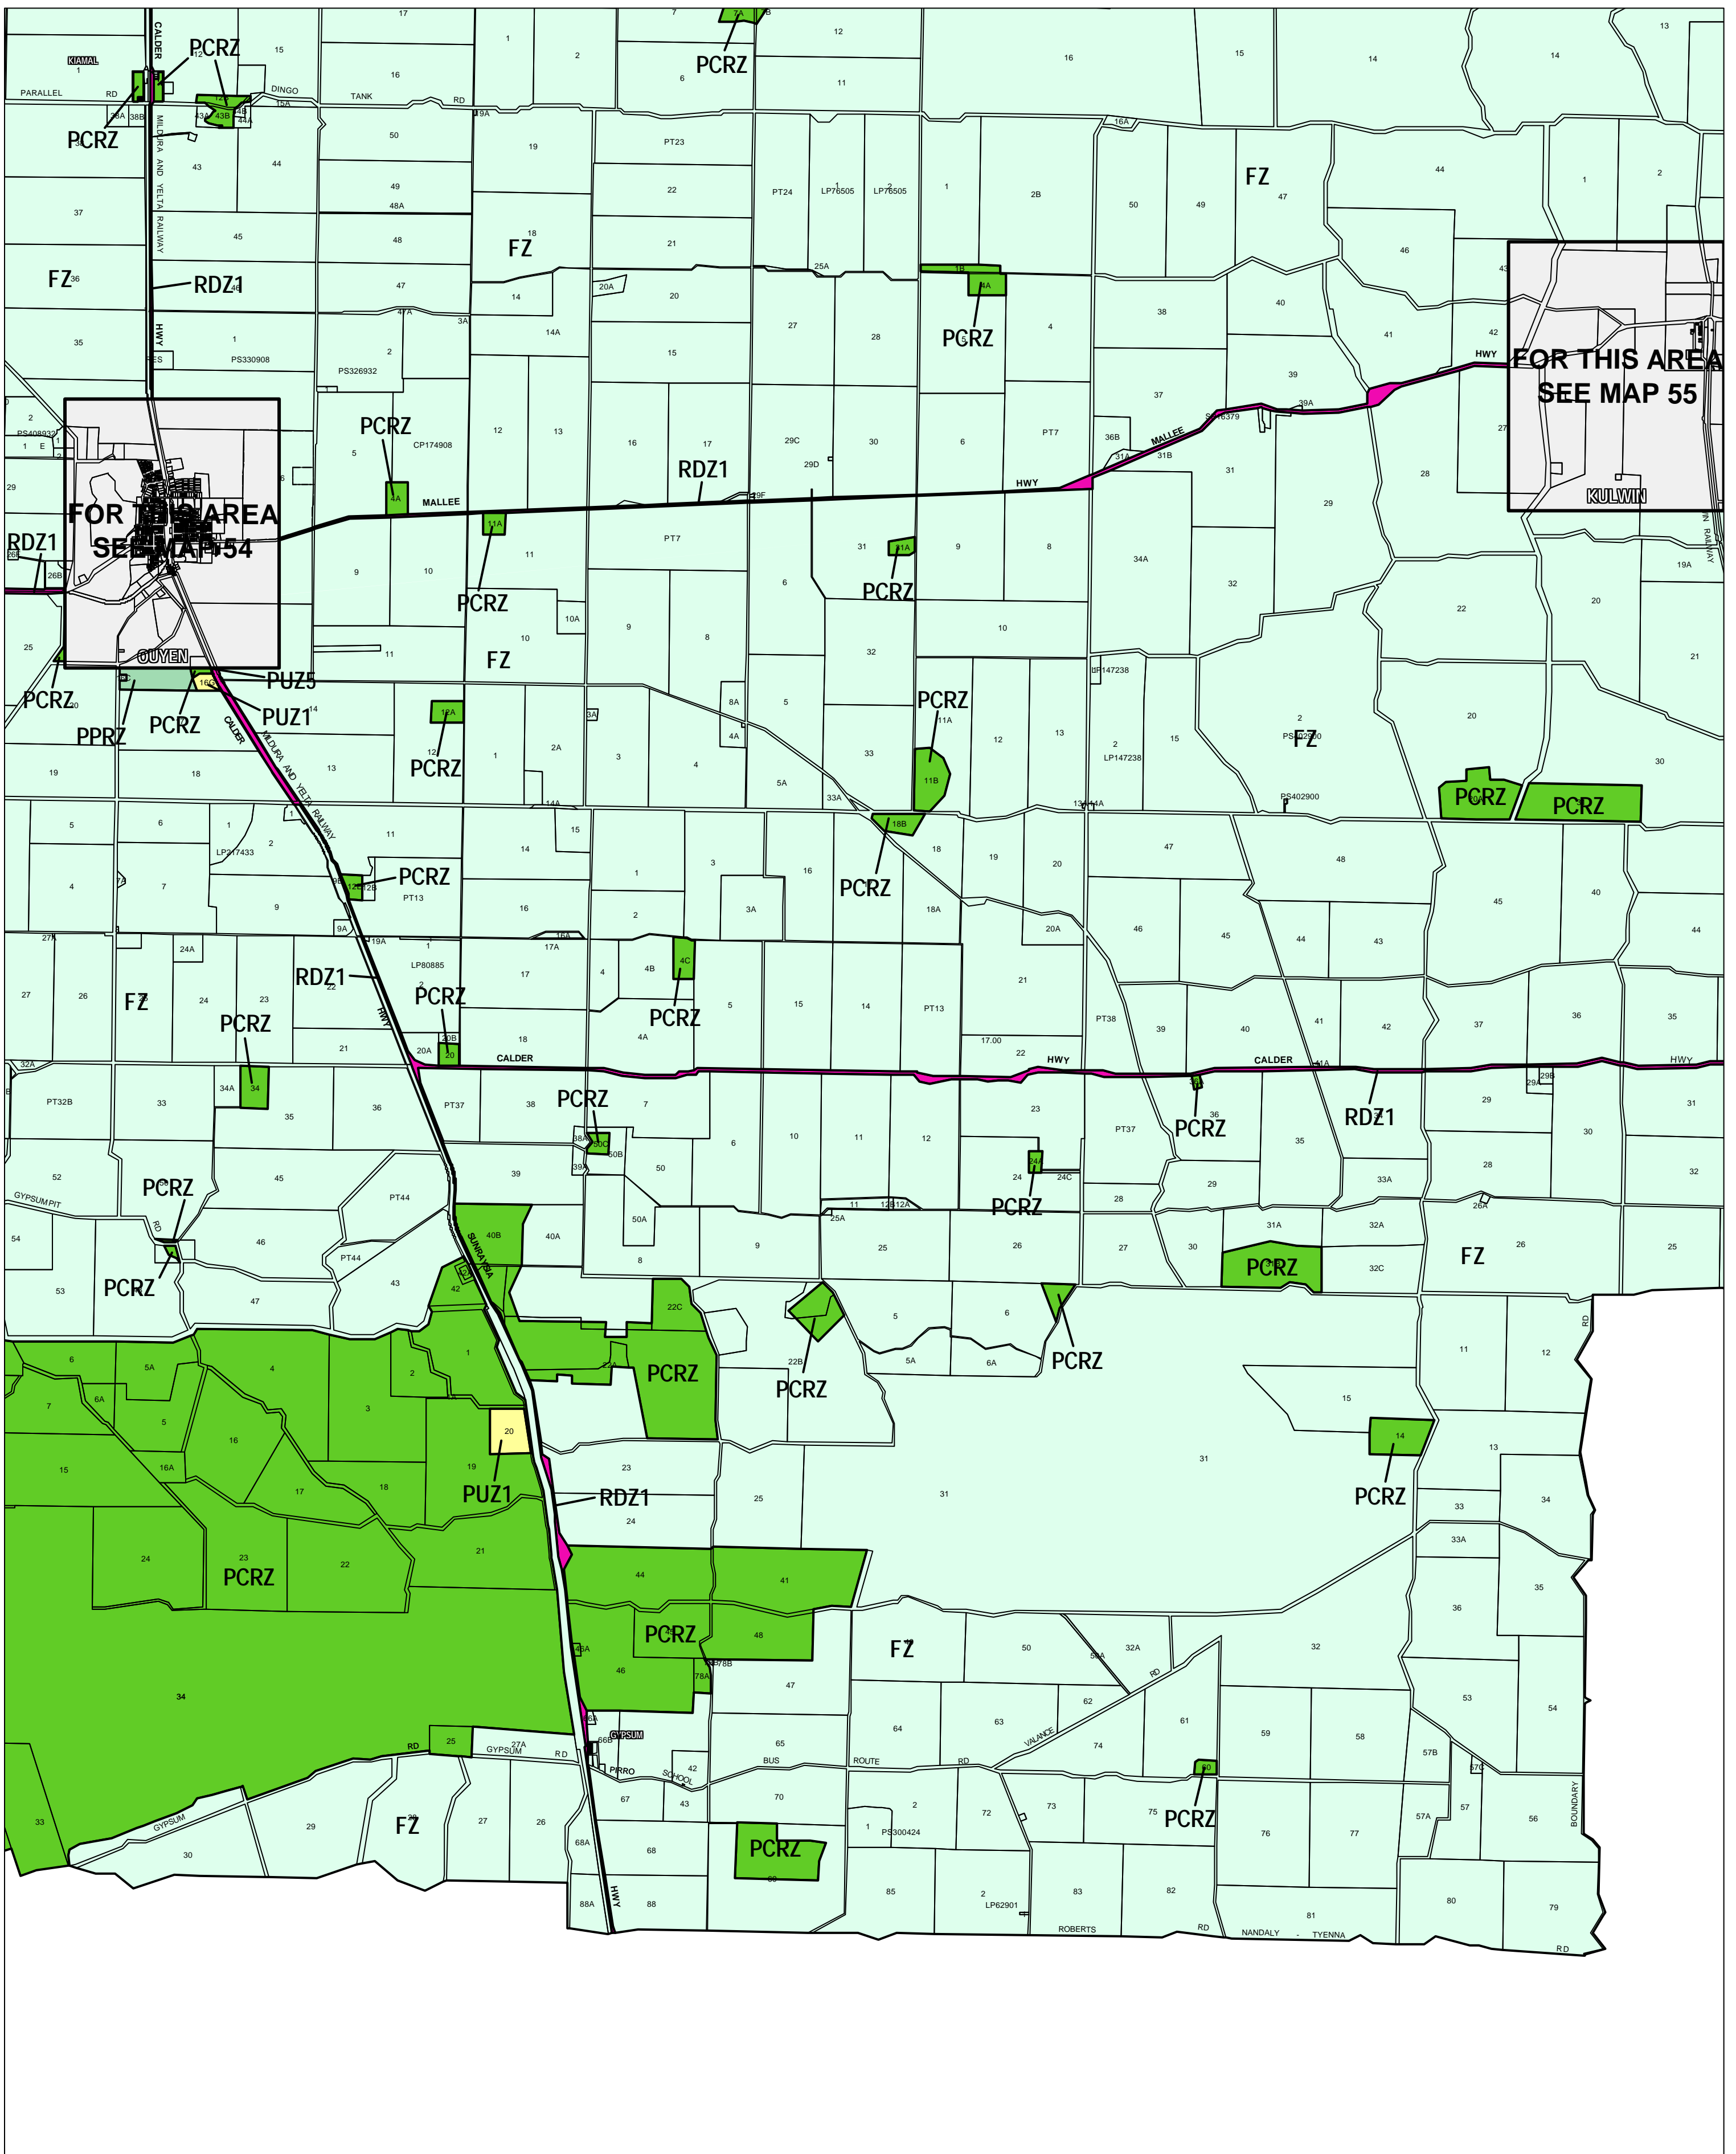

MILDURA PLANNING SCHEME - LOCAL PROVISION

FOR THIS AREA
SEE MAP 55

FOR THIS AREA
SEE MAP 54

Public Land	
	Public Conservation and Resource Zone
	Public Park and Recreation Zone
	Public Use Zone
	Cemetery/Crematorium
	Public Use Zone Service and Utility
	Road Zone Category 1
Rural	
	Farming Zone

AUSTRALIAN MAP GRID ZONE 54

Printed: 15/9/2006

AMENDMENT C37

ZONES

MAP No 53