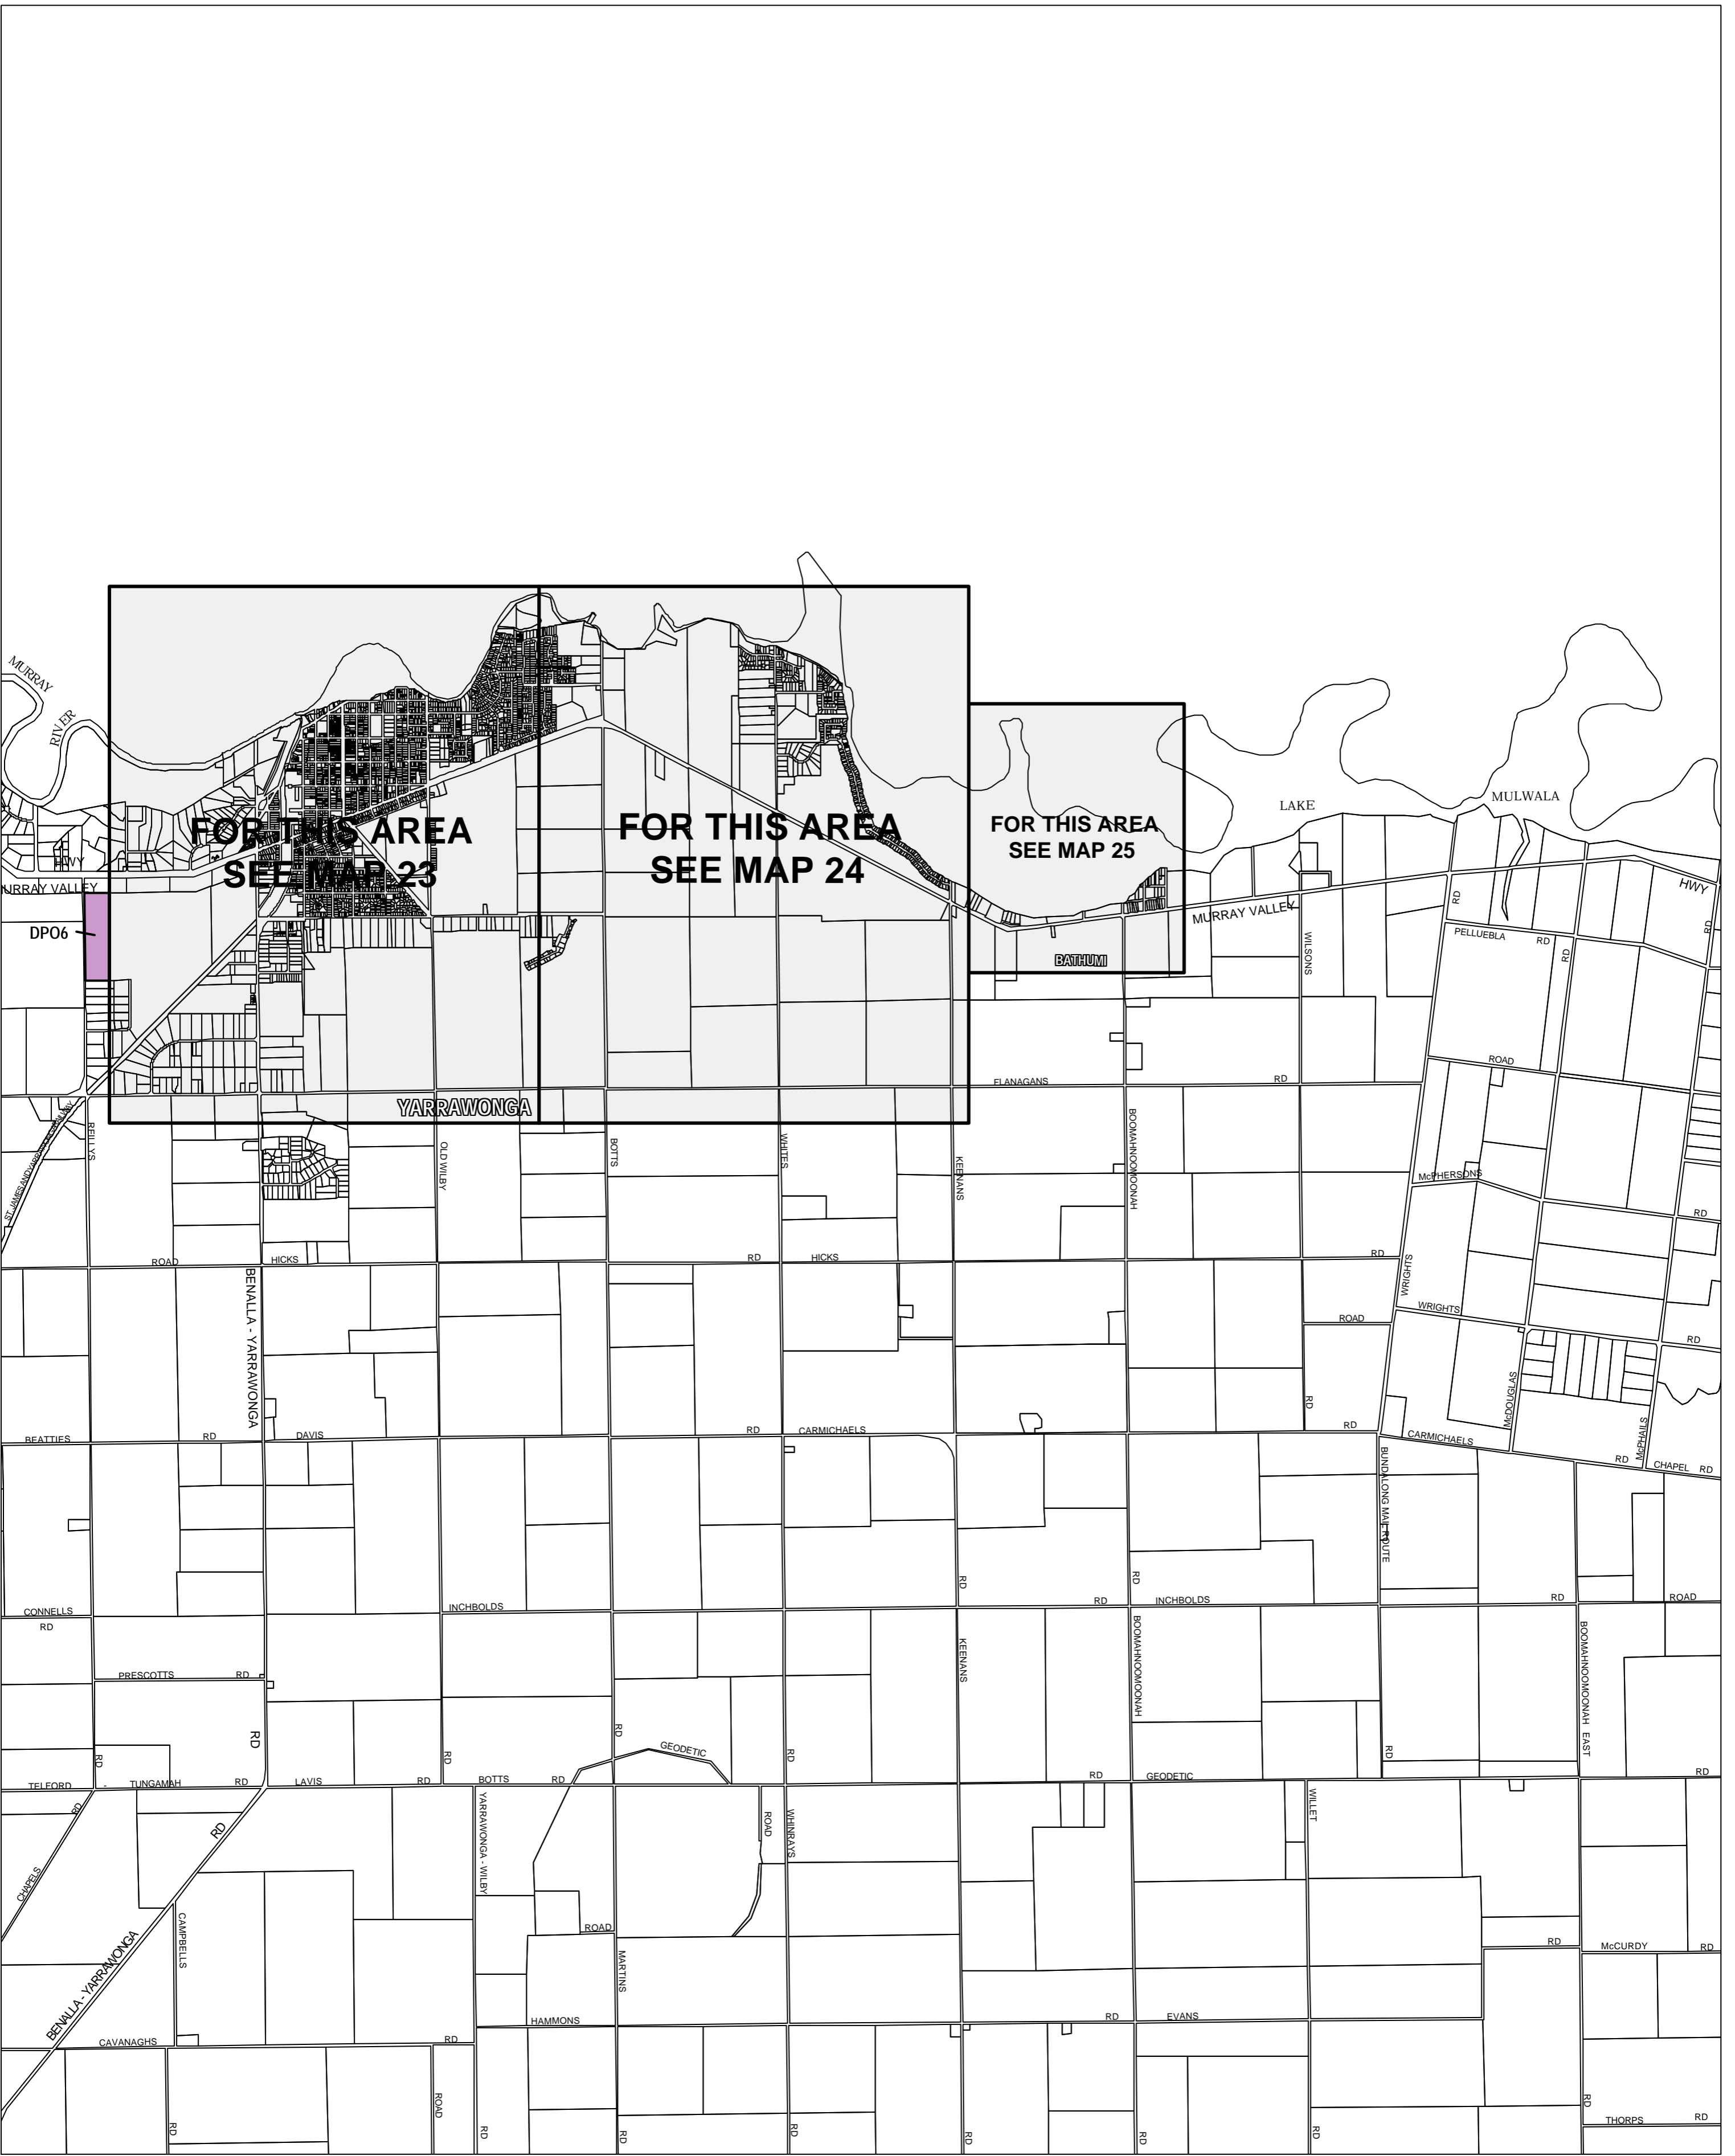

MOIRA PLANNING SCHEME - LOCAL PROVISION

Overlays	
	Development Plan Overlay - Schedule 6

AUSTRALIAN MAP GRID ZONE 55

INDEX TO ADJOINING METRIC SERIES MAP

Printed: 18/6/2007

AMENDMENT C24PT1