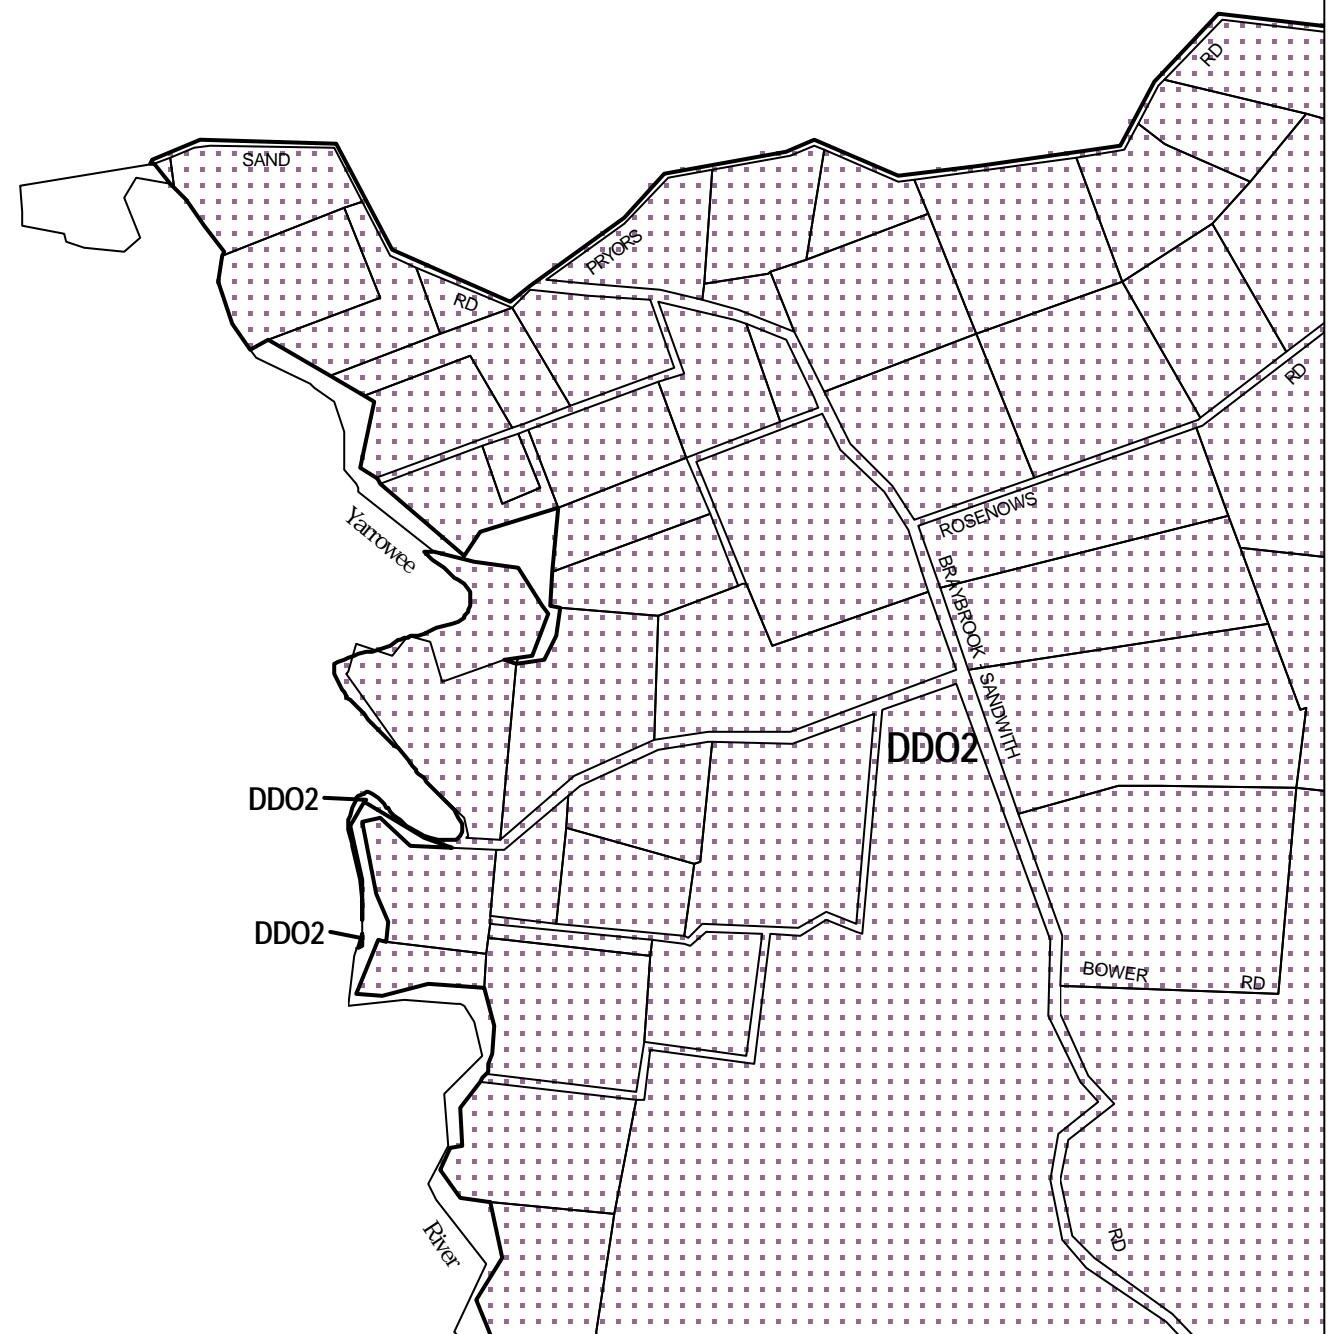

MOORABOOL PLANNING SCHEME - LOCAL PROVISION

Overlays
DDO2 Design And Development Overlay - Schedule 2

AUSTRALIAN MAP GRID ZONE 55

Printed: 12/6/2007