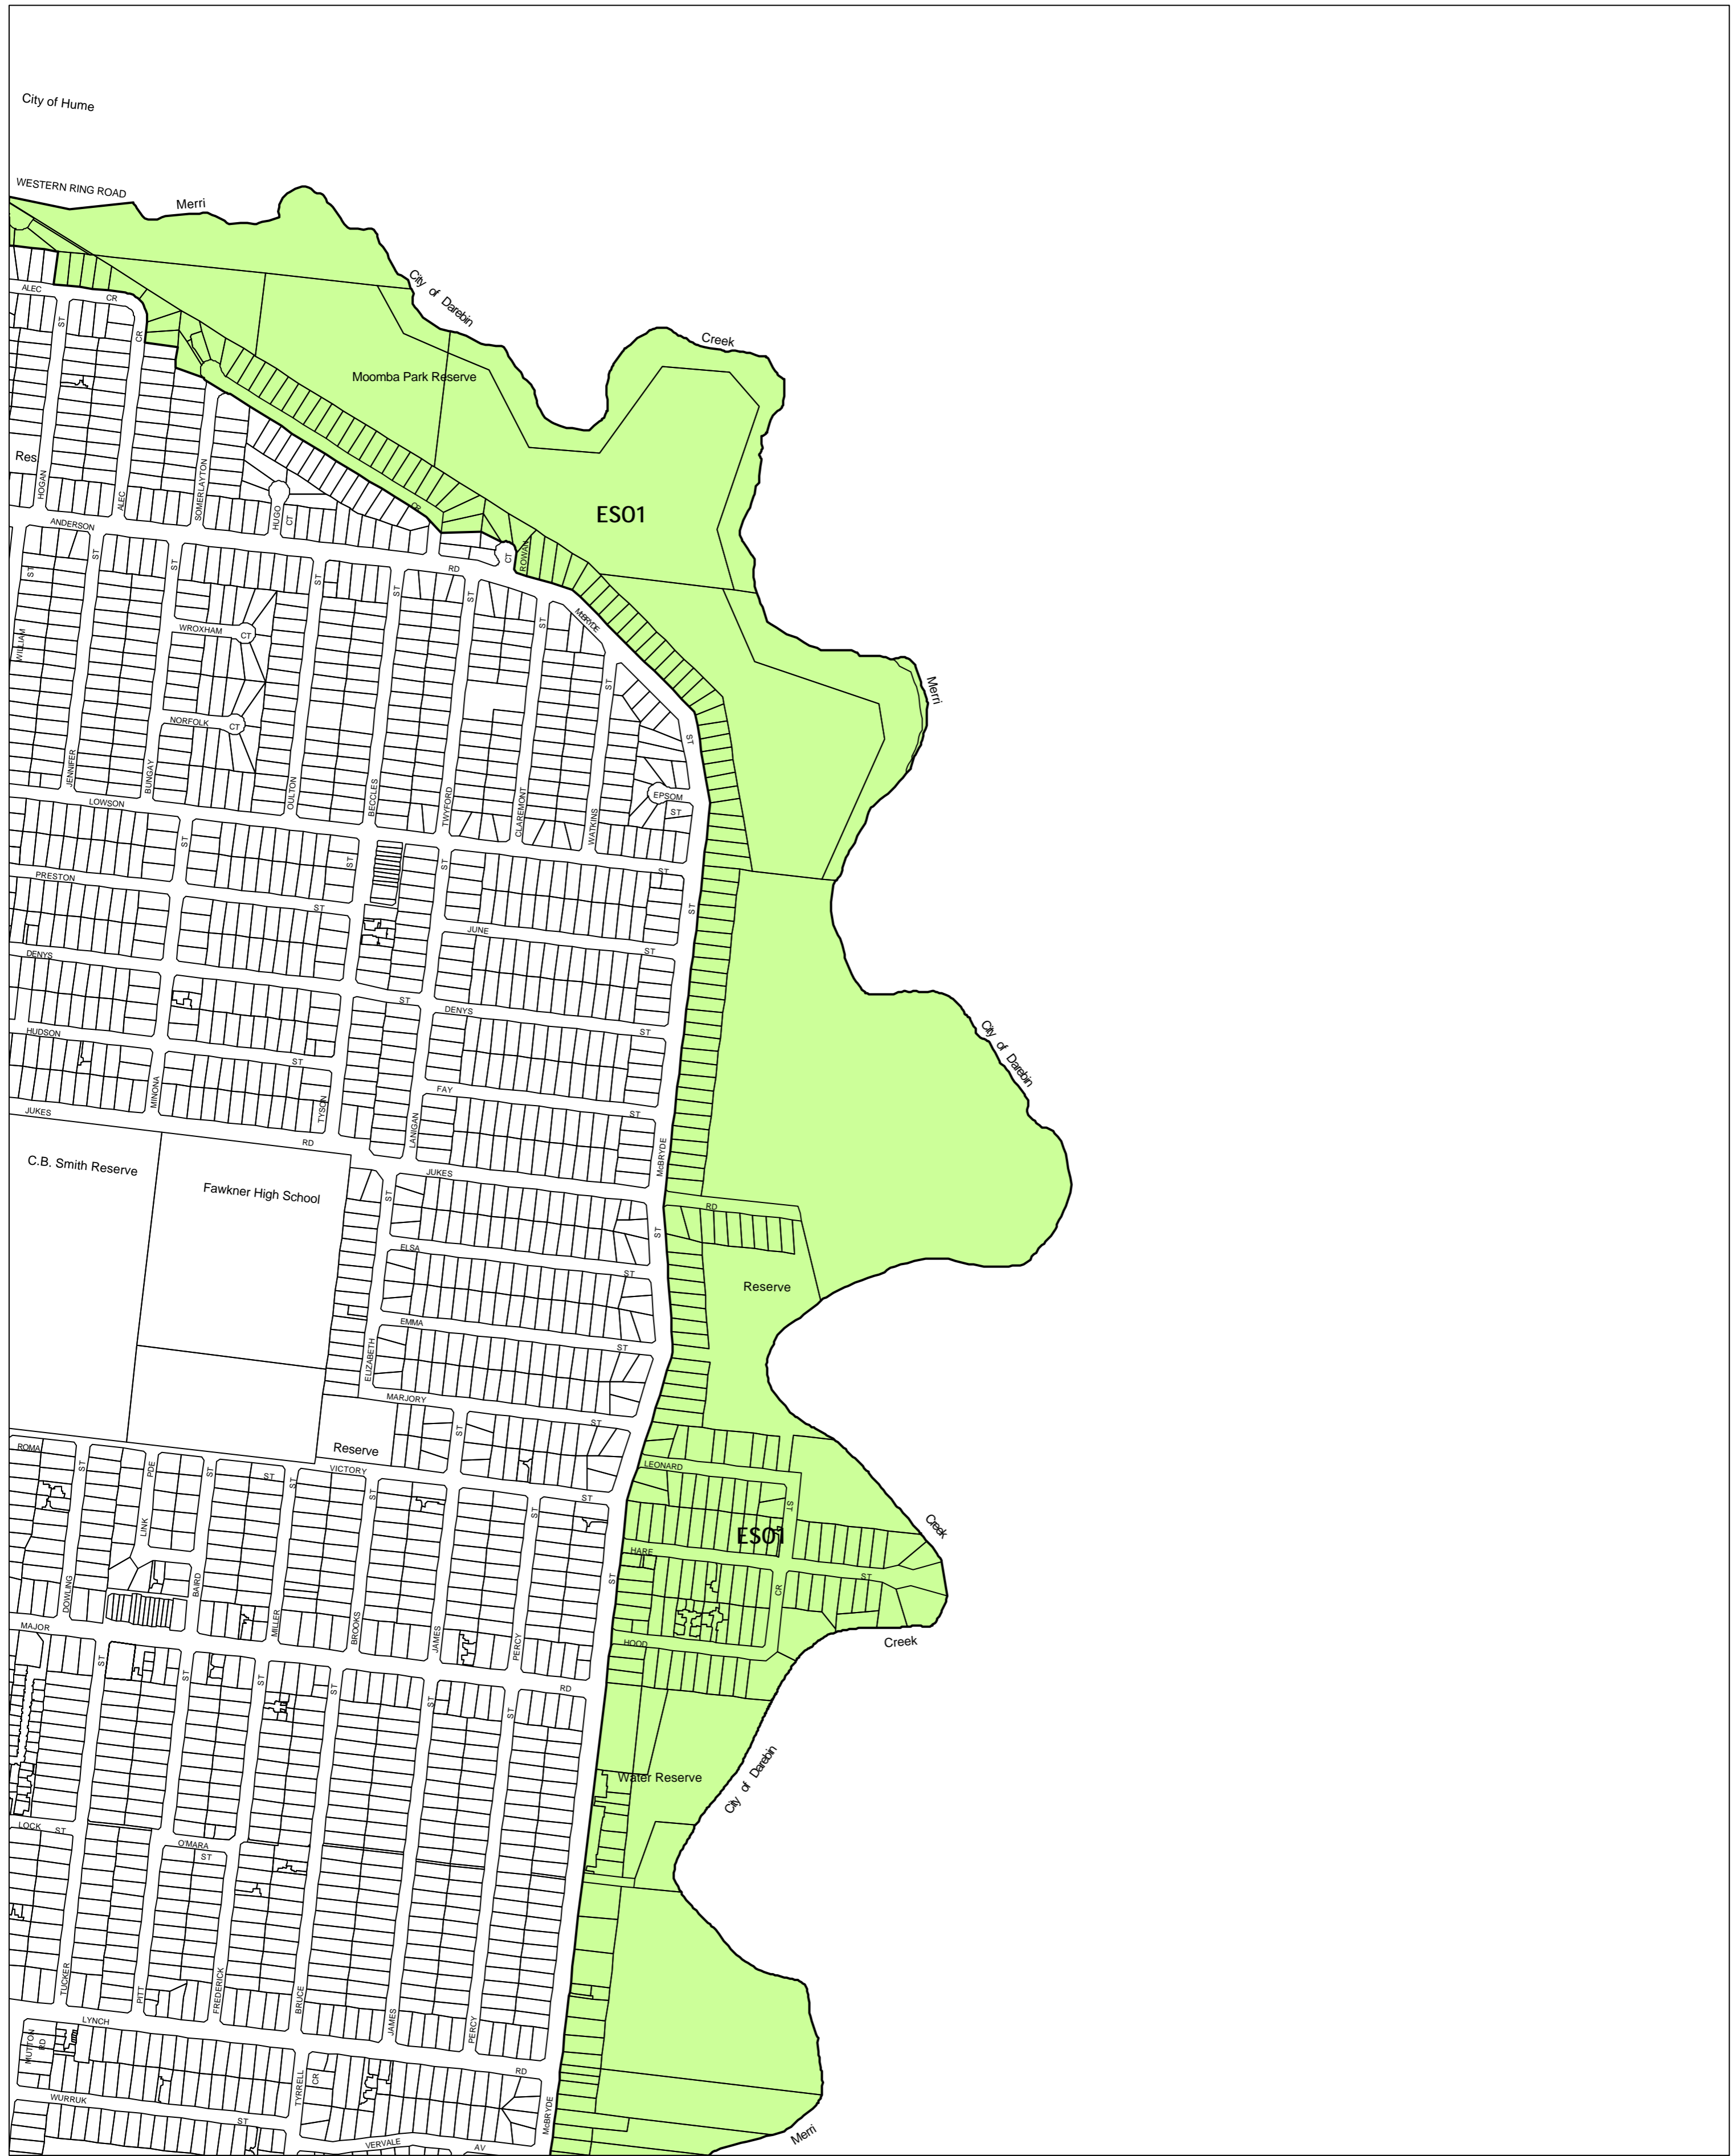

MORELAND PLANNING SCHEME - LOCAL PROVISION

Overlays

- ES01 Environmental Significance Overlay - Schedule 1

100 200 300 400 500 m

AUSTRALIAN MAP GRID ZONE 55

INDEX TO ADJOINING METRIC SERIES MAP

2	3	4	5
6	7	8	9
		11	
		14	15

Victoria
The Place To Be

Printed: 8/8/2007