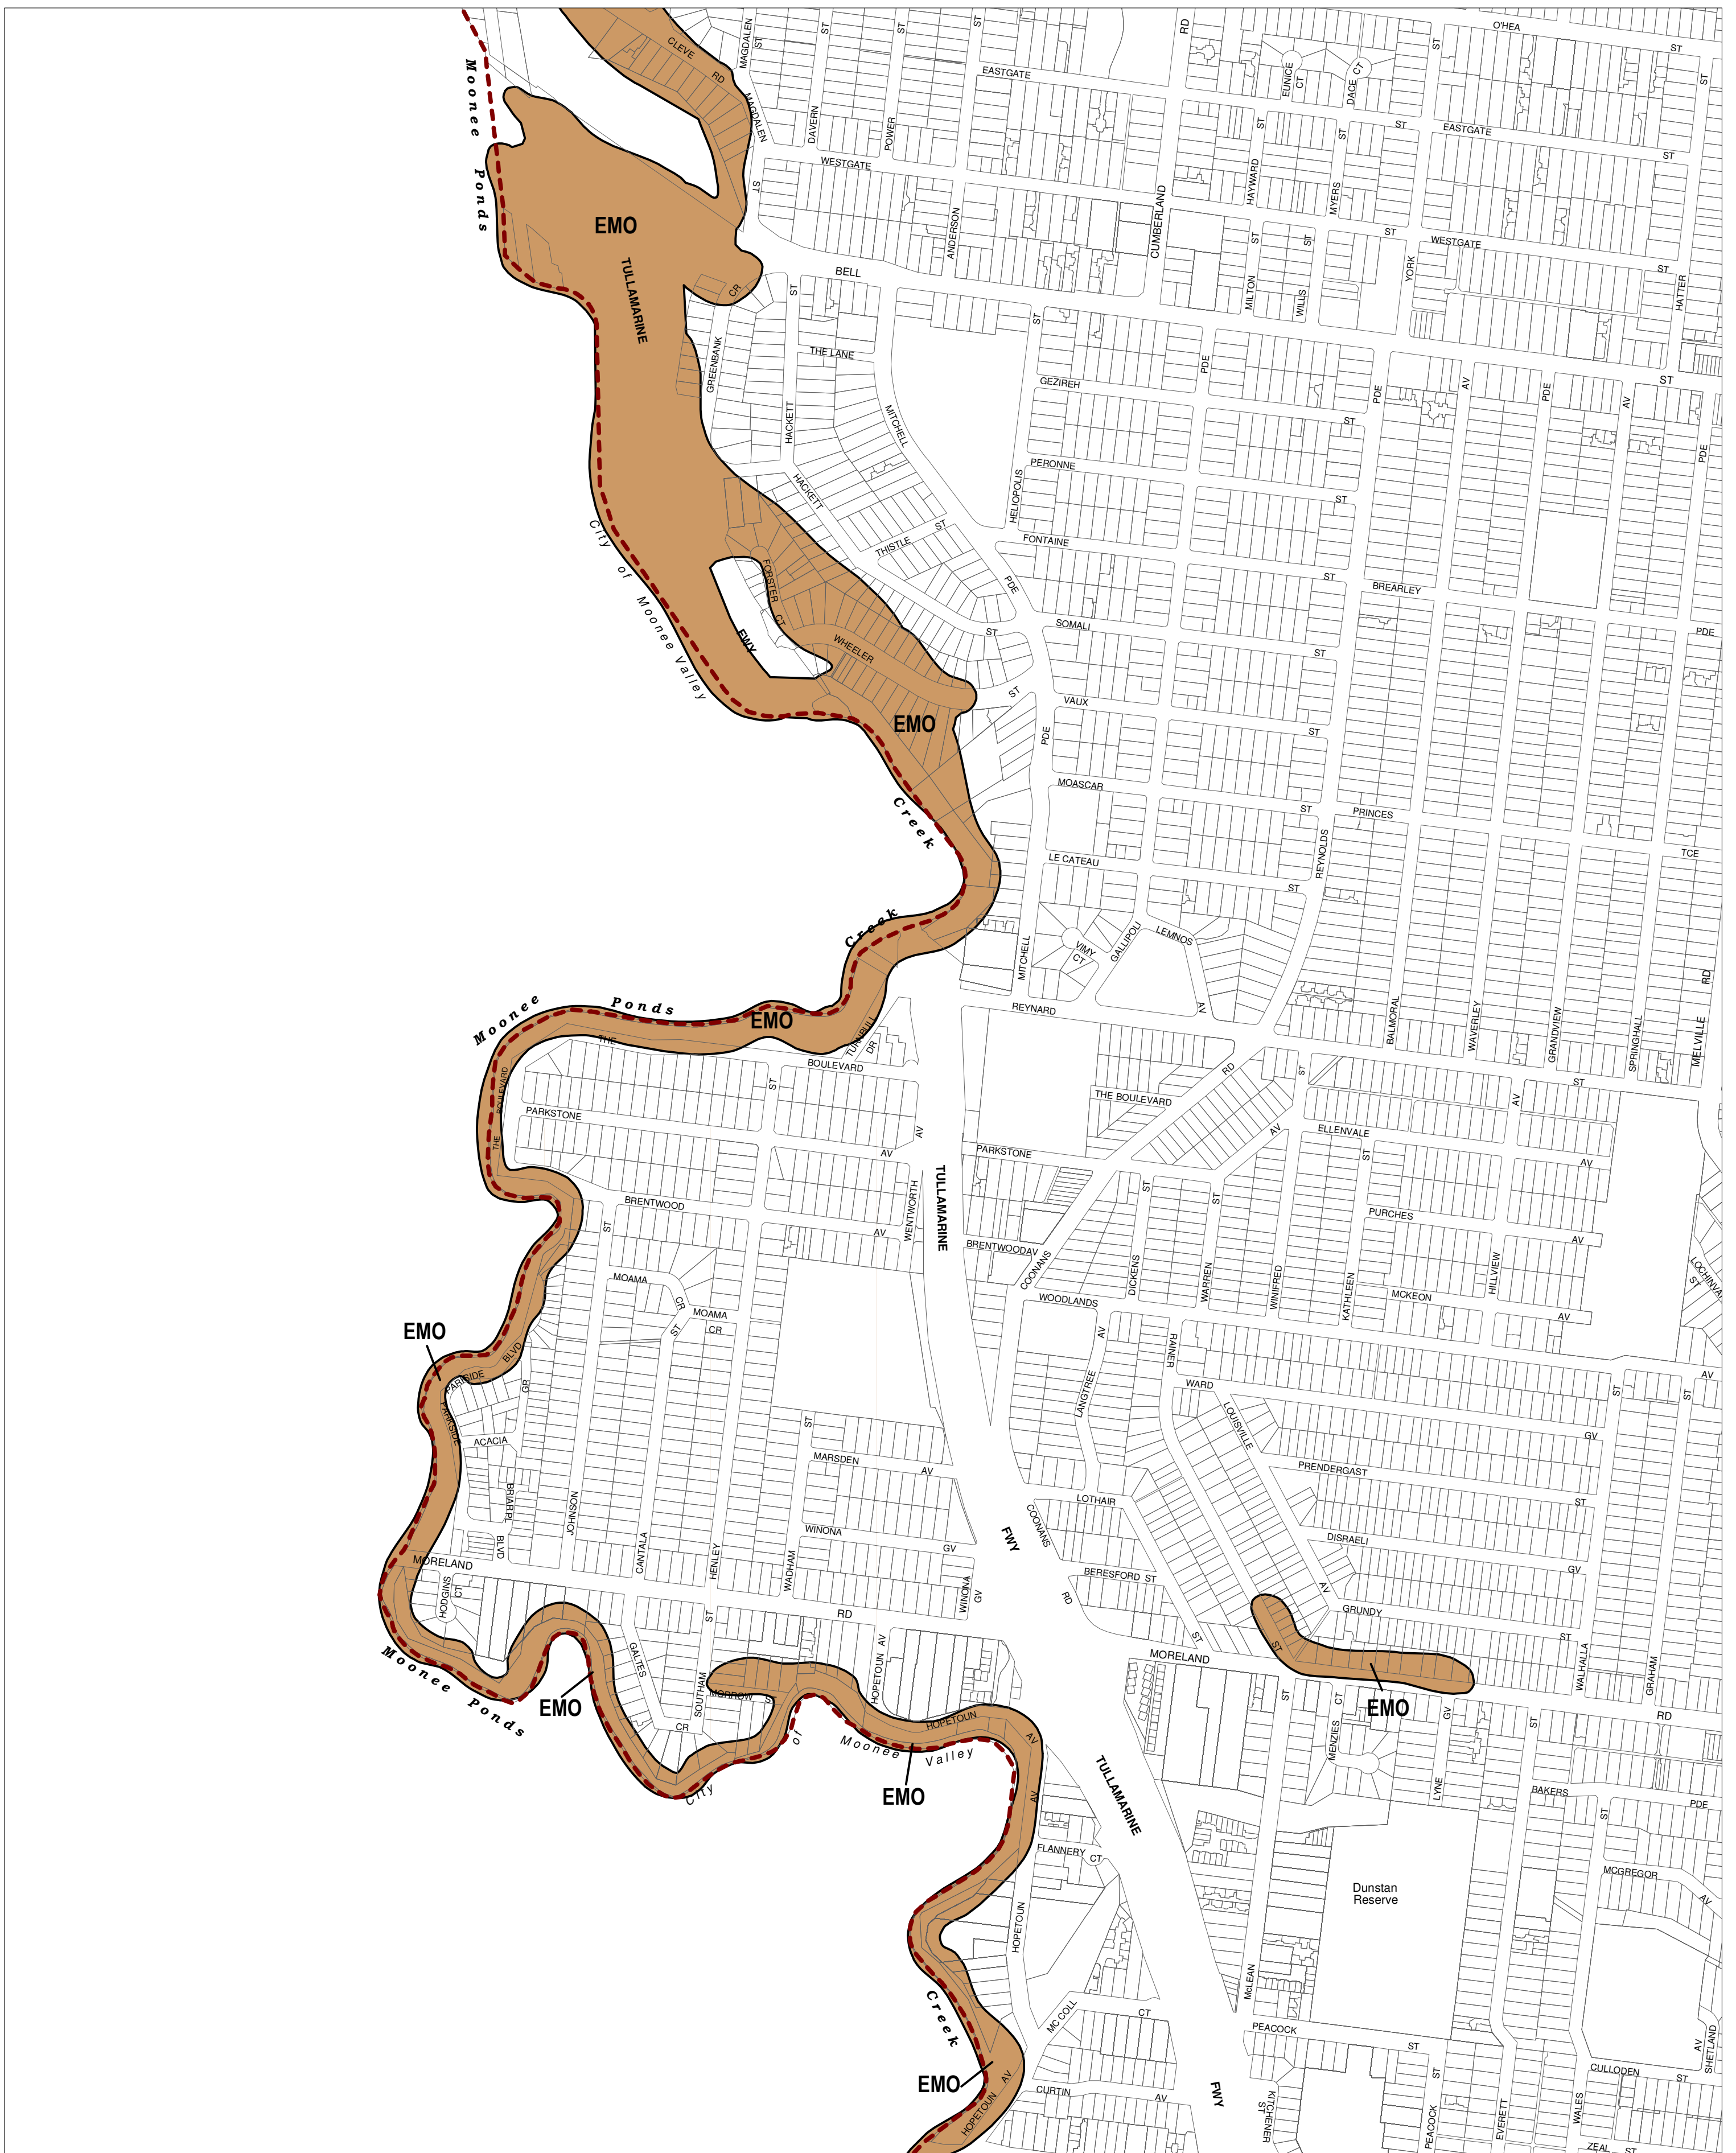

MORELAND PLANNING SCHEME - LOCAL PROVISION

Overlays
EMO Erosion Management Overlay

Printed: 22/3/2013

AMENDMENT C83