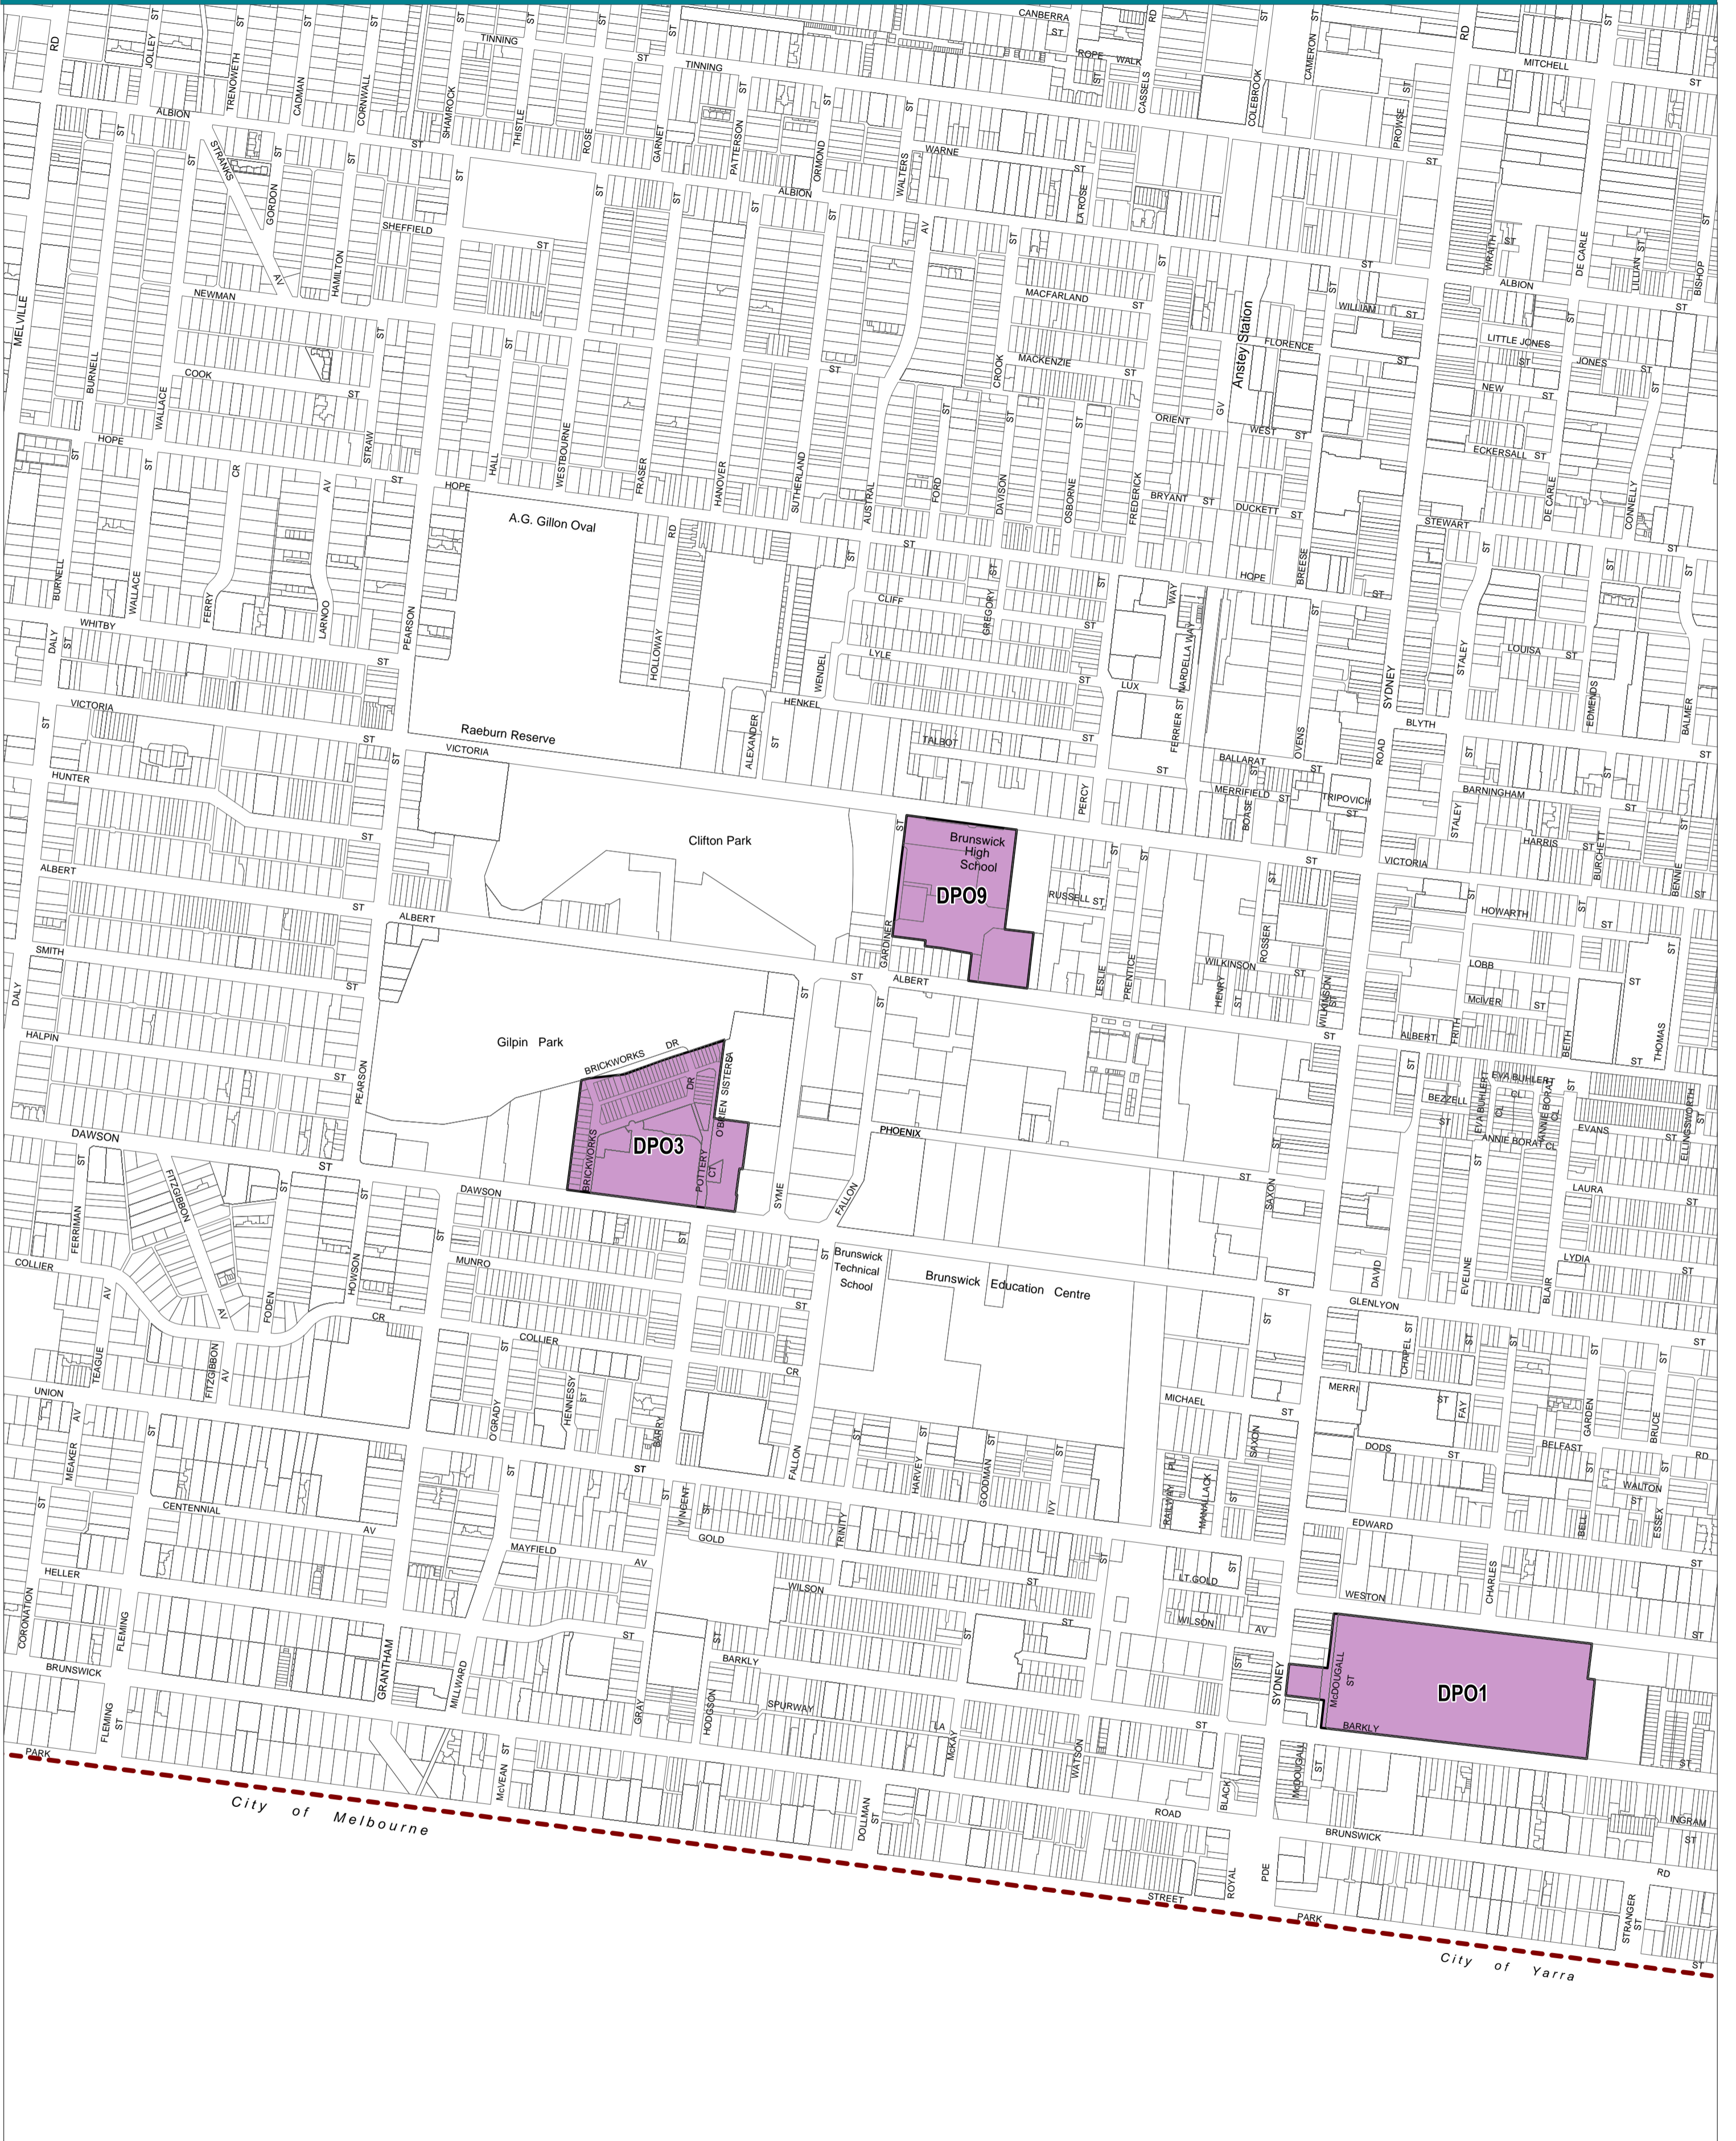

MORELAND PLANNING SCHEME - LOCAL PROVISION

1. **Overlays**
2. DPO1 Development Plan Overlay - Schedule 1
   - DPO3 Development Plan Overlay - Schedule 3
   - DPO9 Development Plan Overlay - Schedule 9

PREPARED BY: Planning Mapping Services

Environment, Land, Water and Planning

Printed: 5/8/2016

AMENDMENT C134