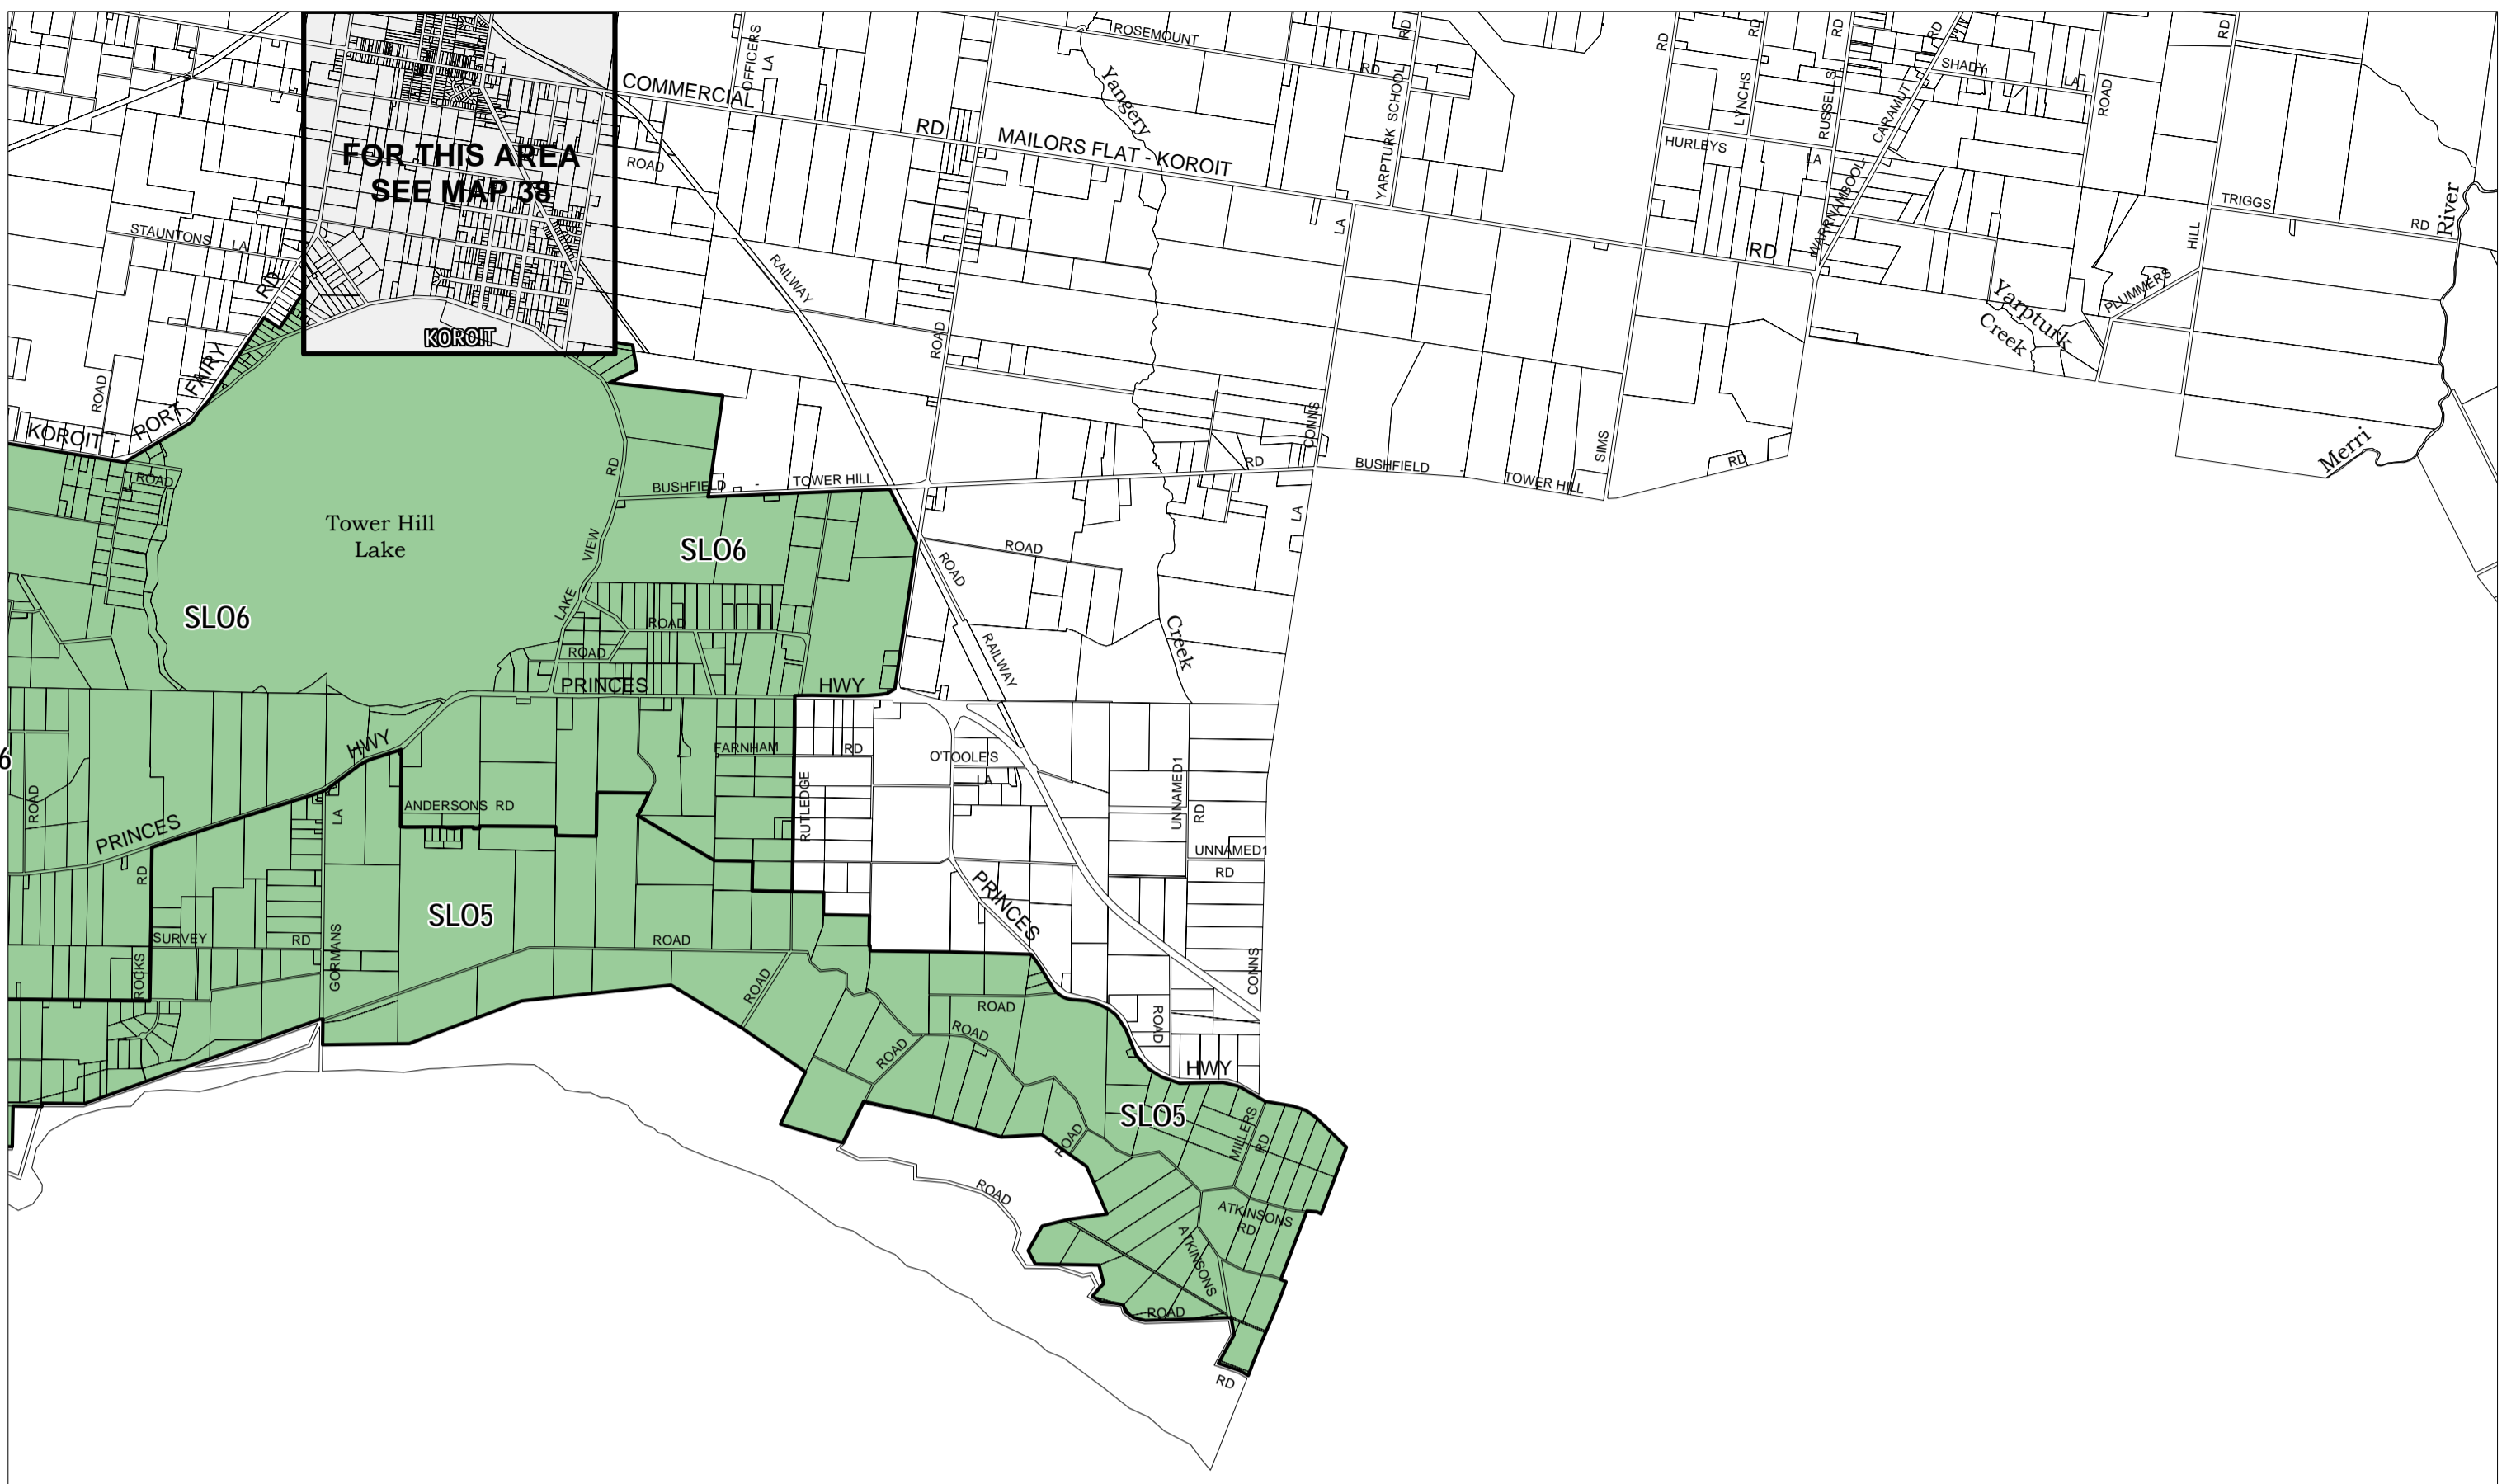

MOYNE PLANNING SCHEME - LOCAL PROVISION

Southern Ocean

AUSTRALIAN MAP GRID ZONE 54

INDEX TO ADJOINING METRIC SERIES MAP

Printed: 27/11/2009

AMENDMENT C21