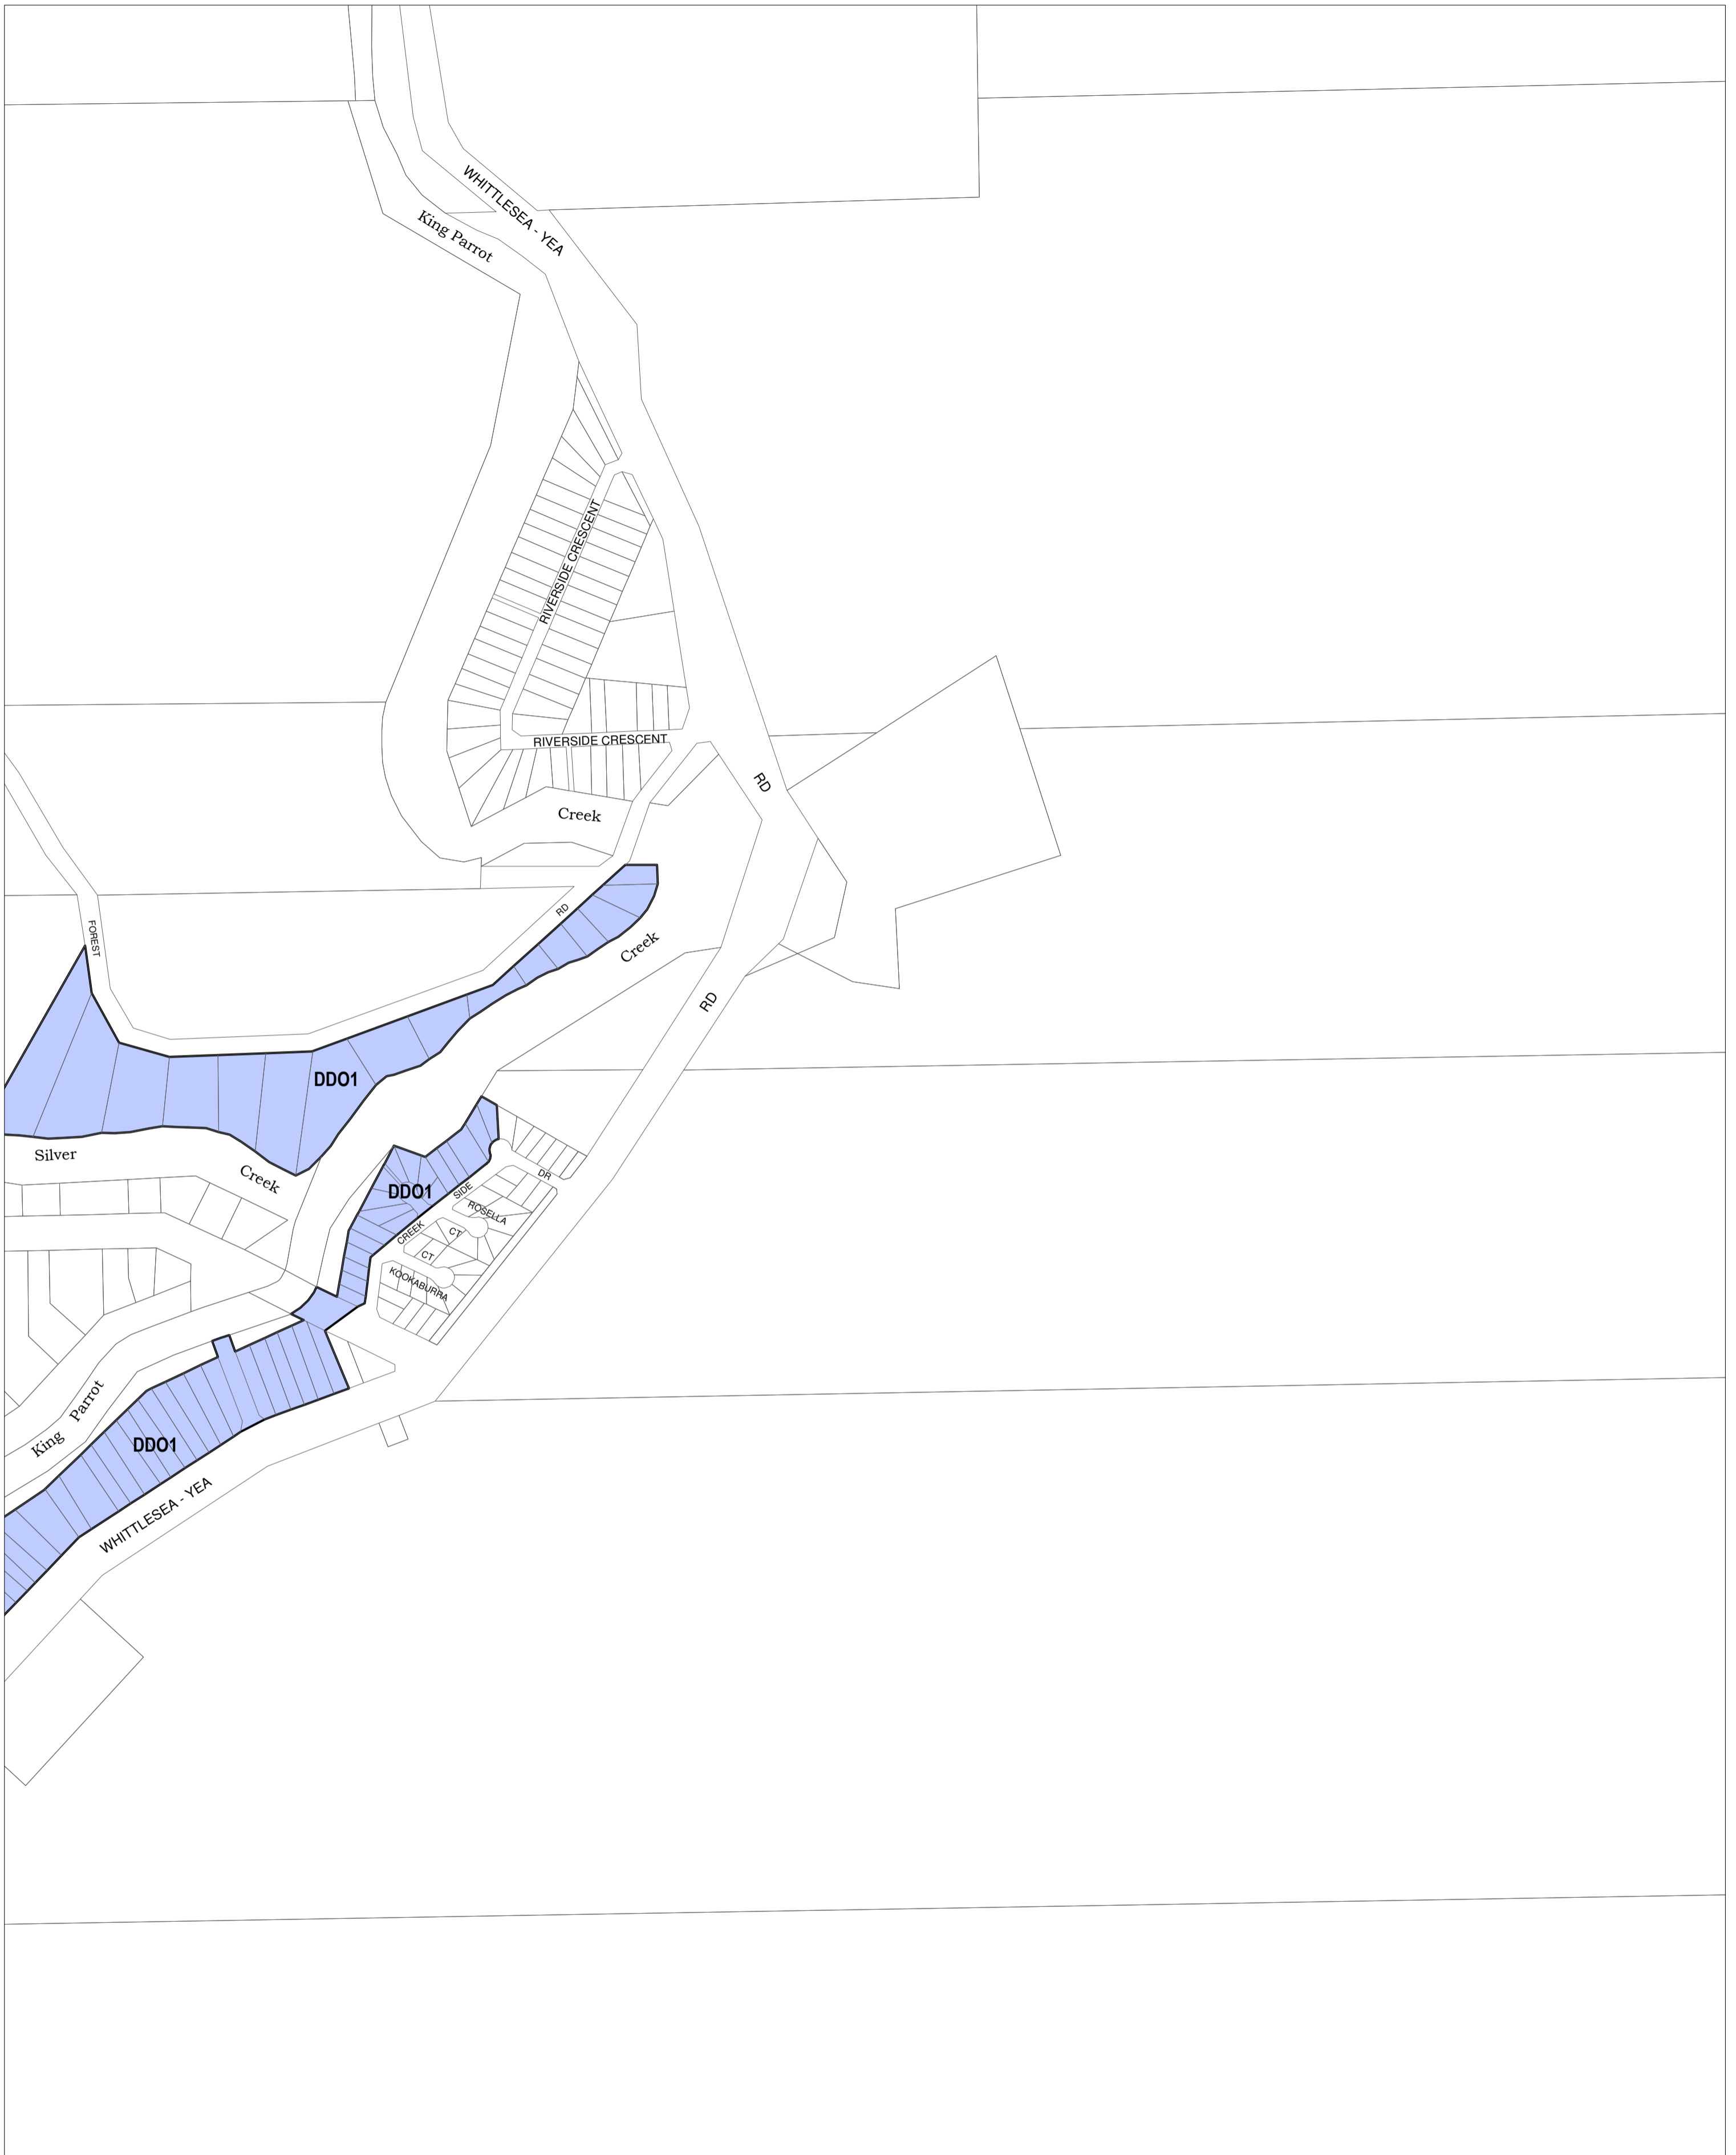

MURRINDINDI PLANNING SCHEME - LOCAL PROVISION

Overlays

DDO1 Design And Development Overlay - Schedule 1

AUSTRALIAN MAP GRID ZONE 55

Printed: 12/3/2013

AMENDMENT C32