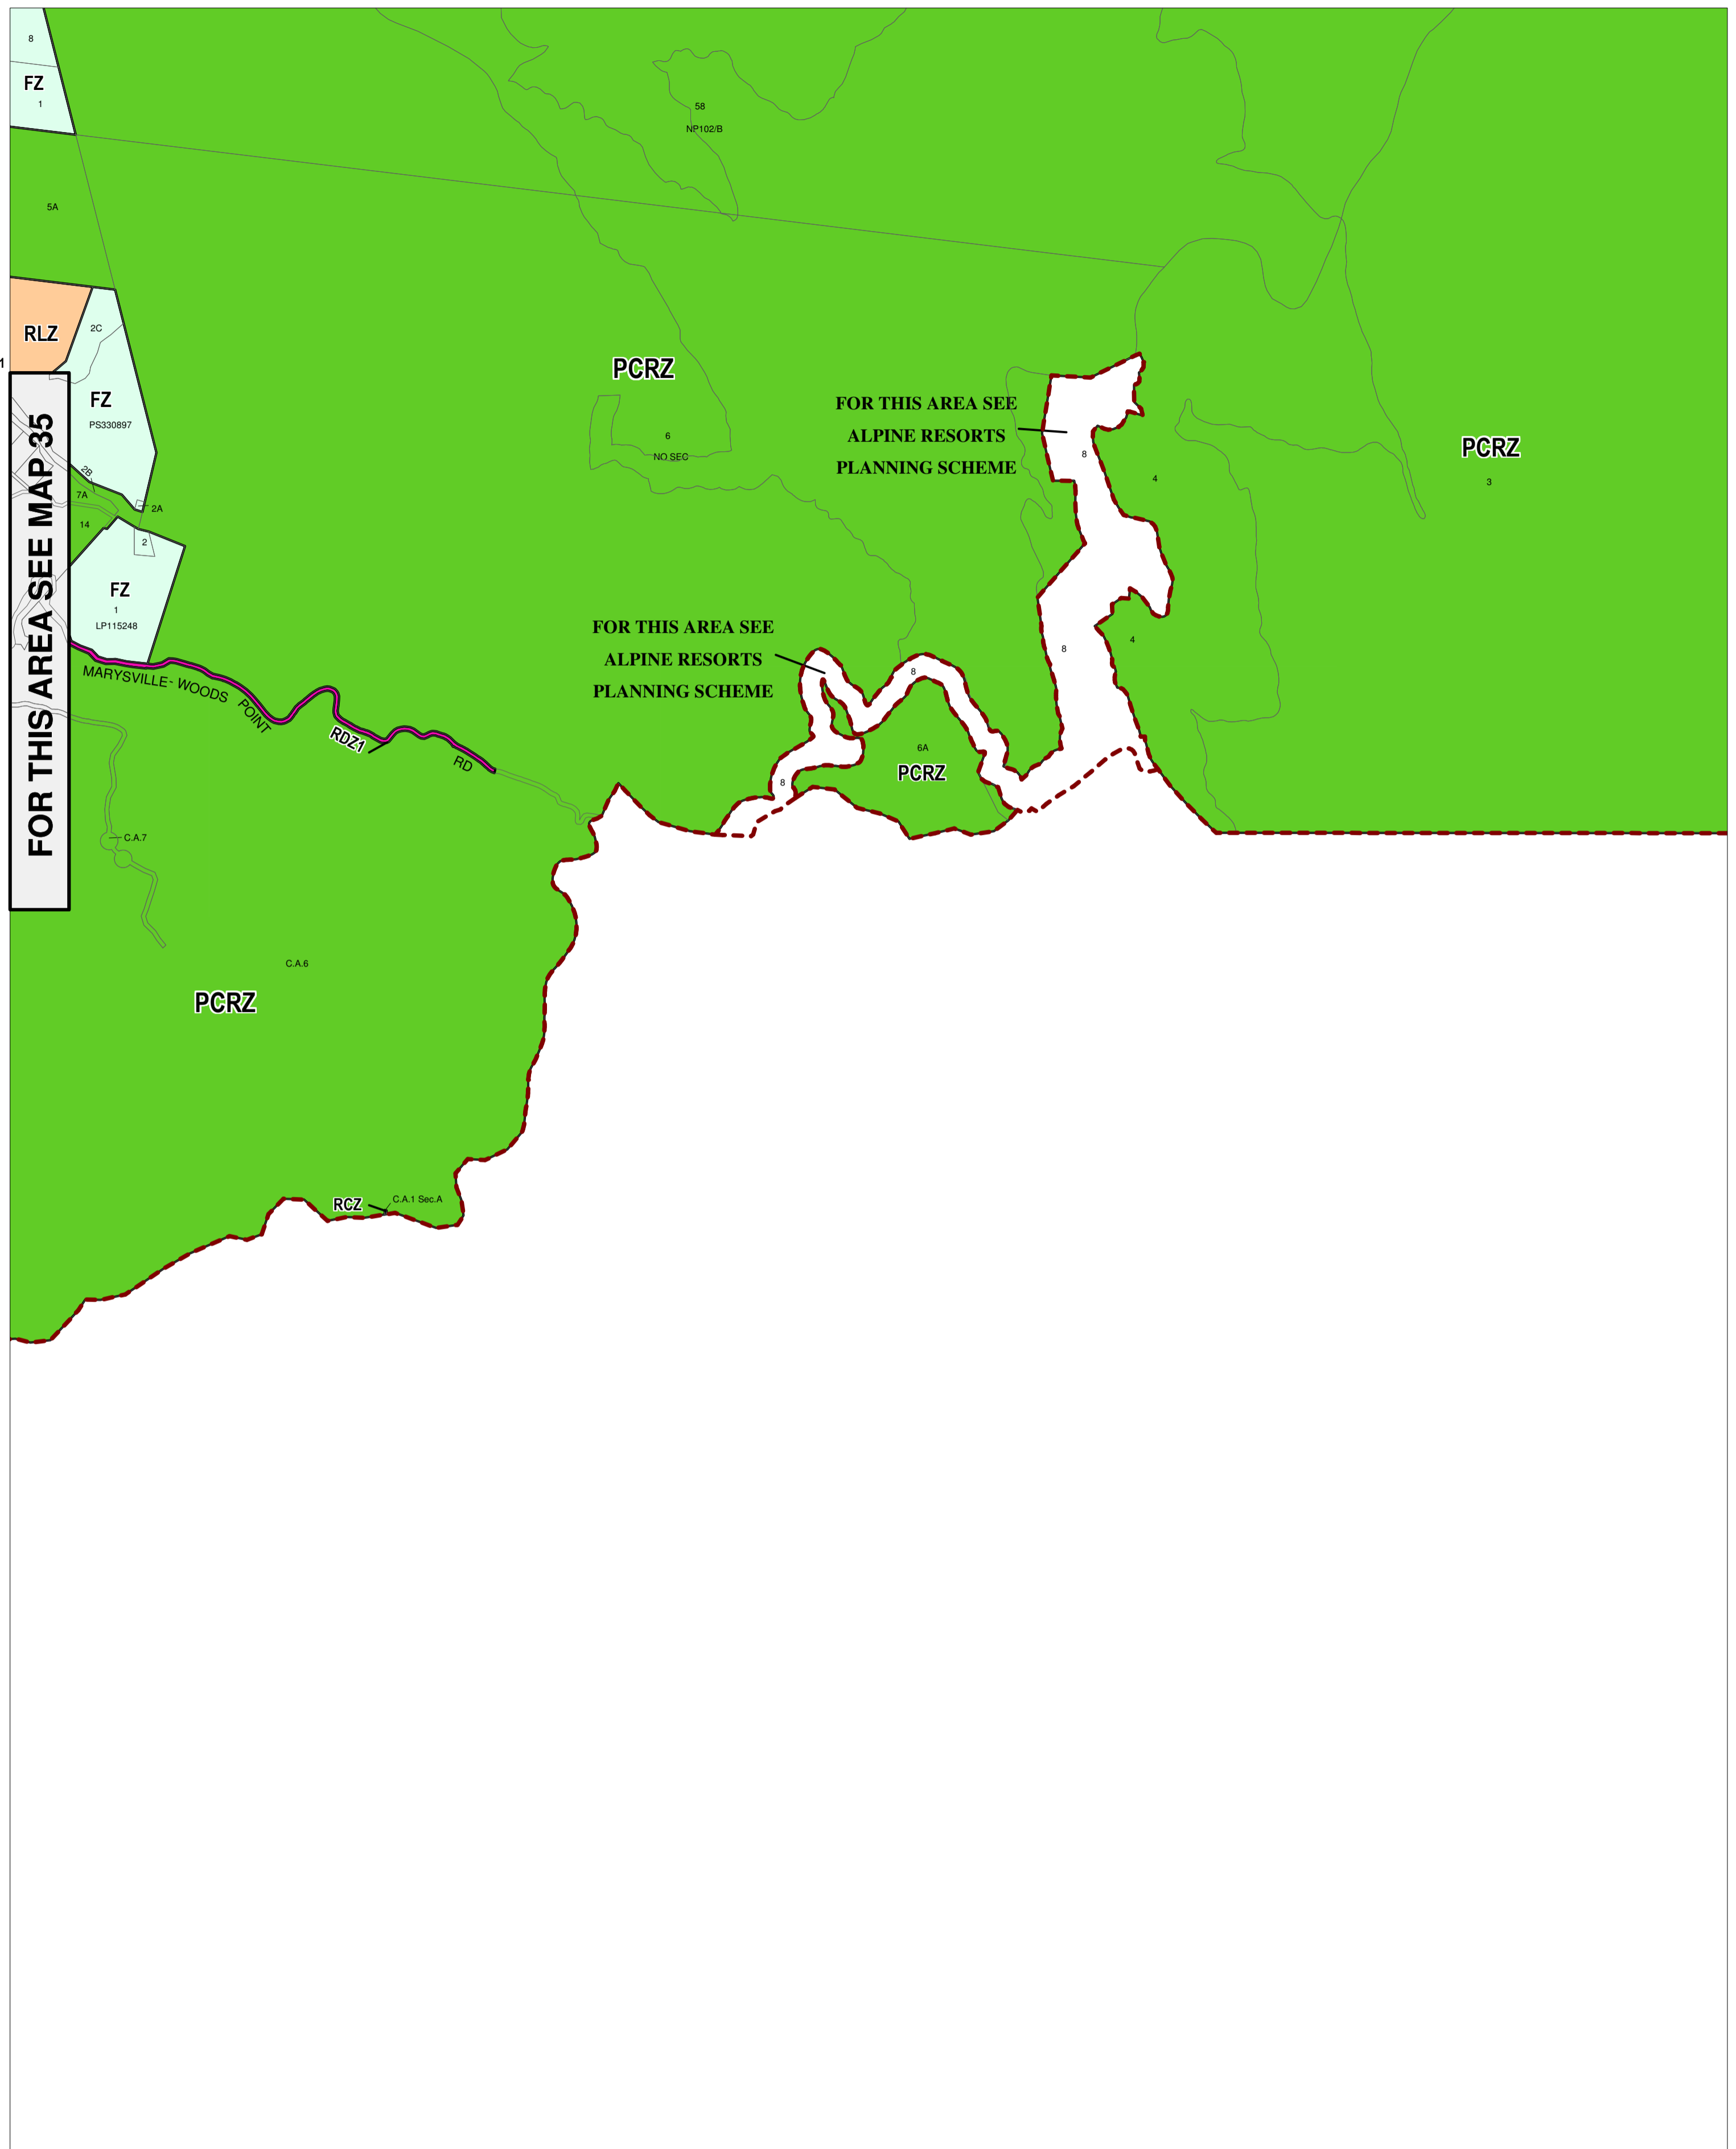

MURRINDINDI PLANNING SCHEME - LOCAL PROVISION

Public Land	
	Public Conservation And Resource Zone
	Road Zone - Category 1
Rural	
	Farming Zone
	Rural Conservation Zone
	Rural Living Zone

AUSTRALIAN MAP GRID ZONE 55

Printed: 21/5/2013

AMENDMENT C18