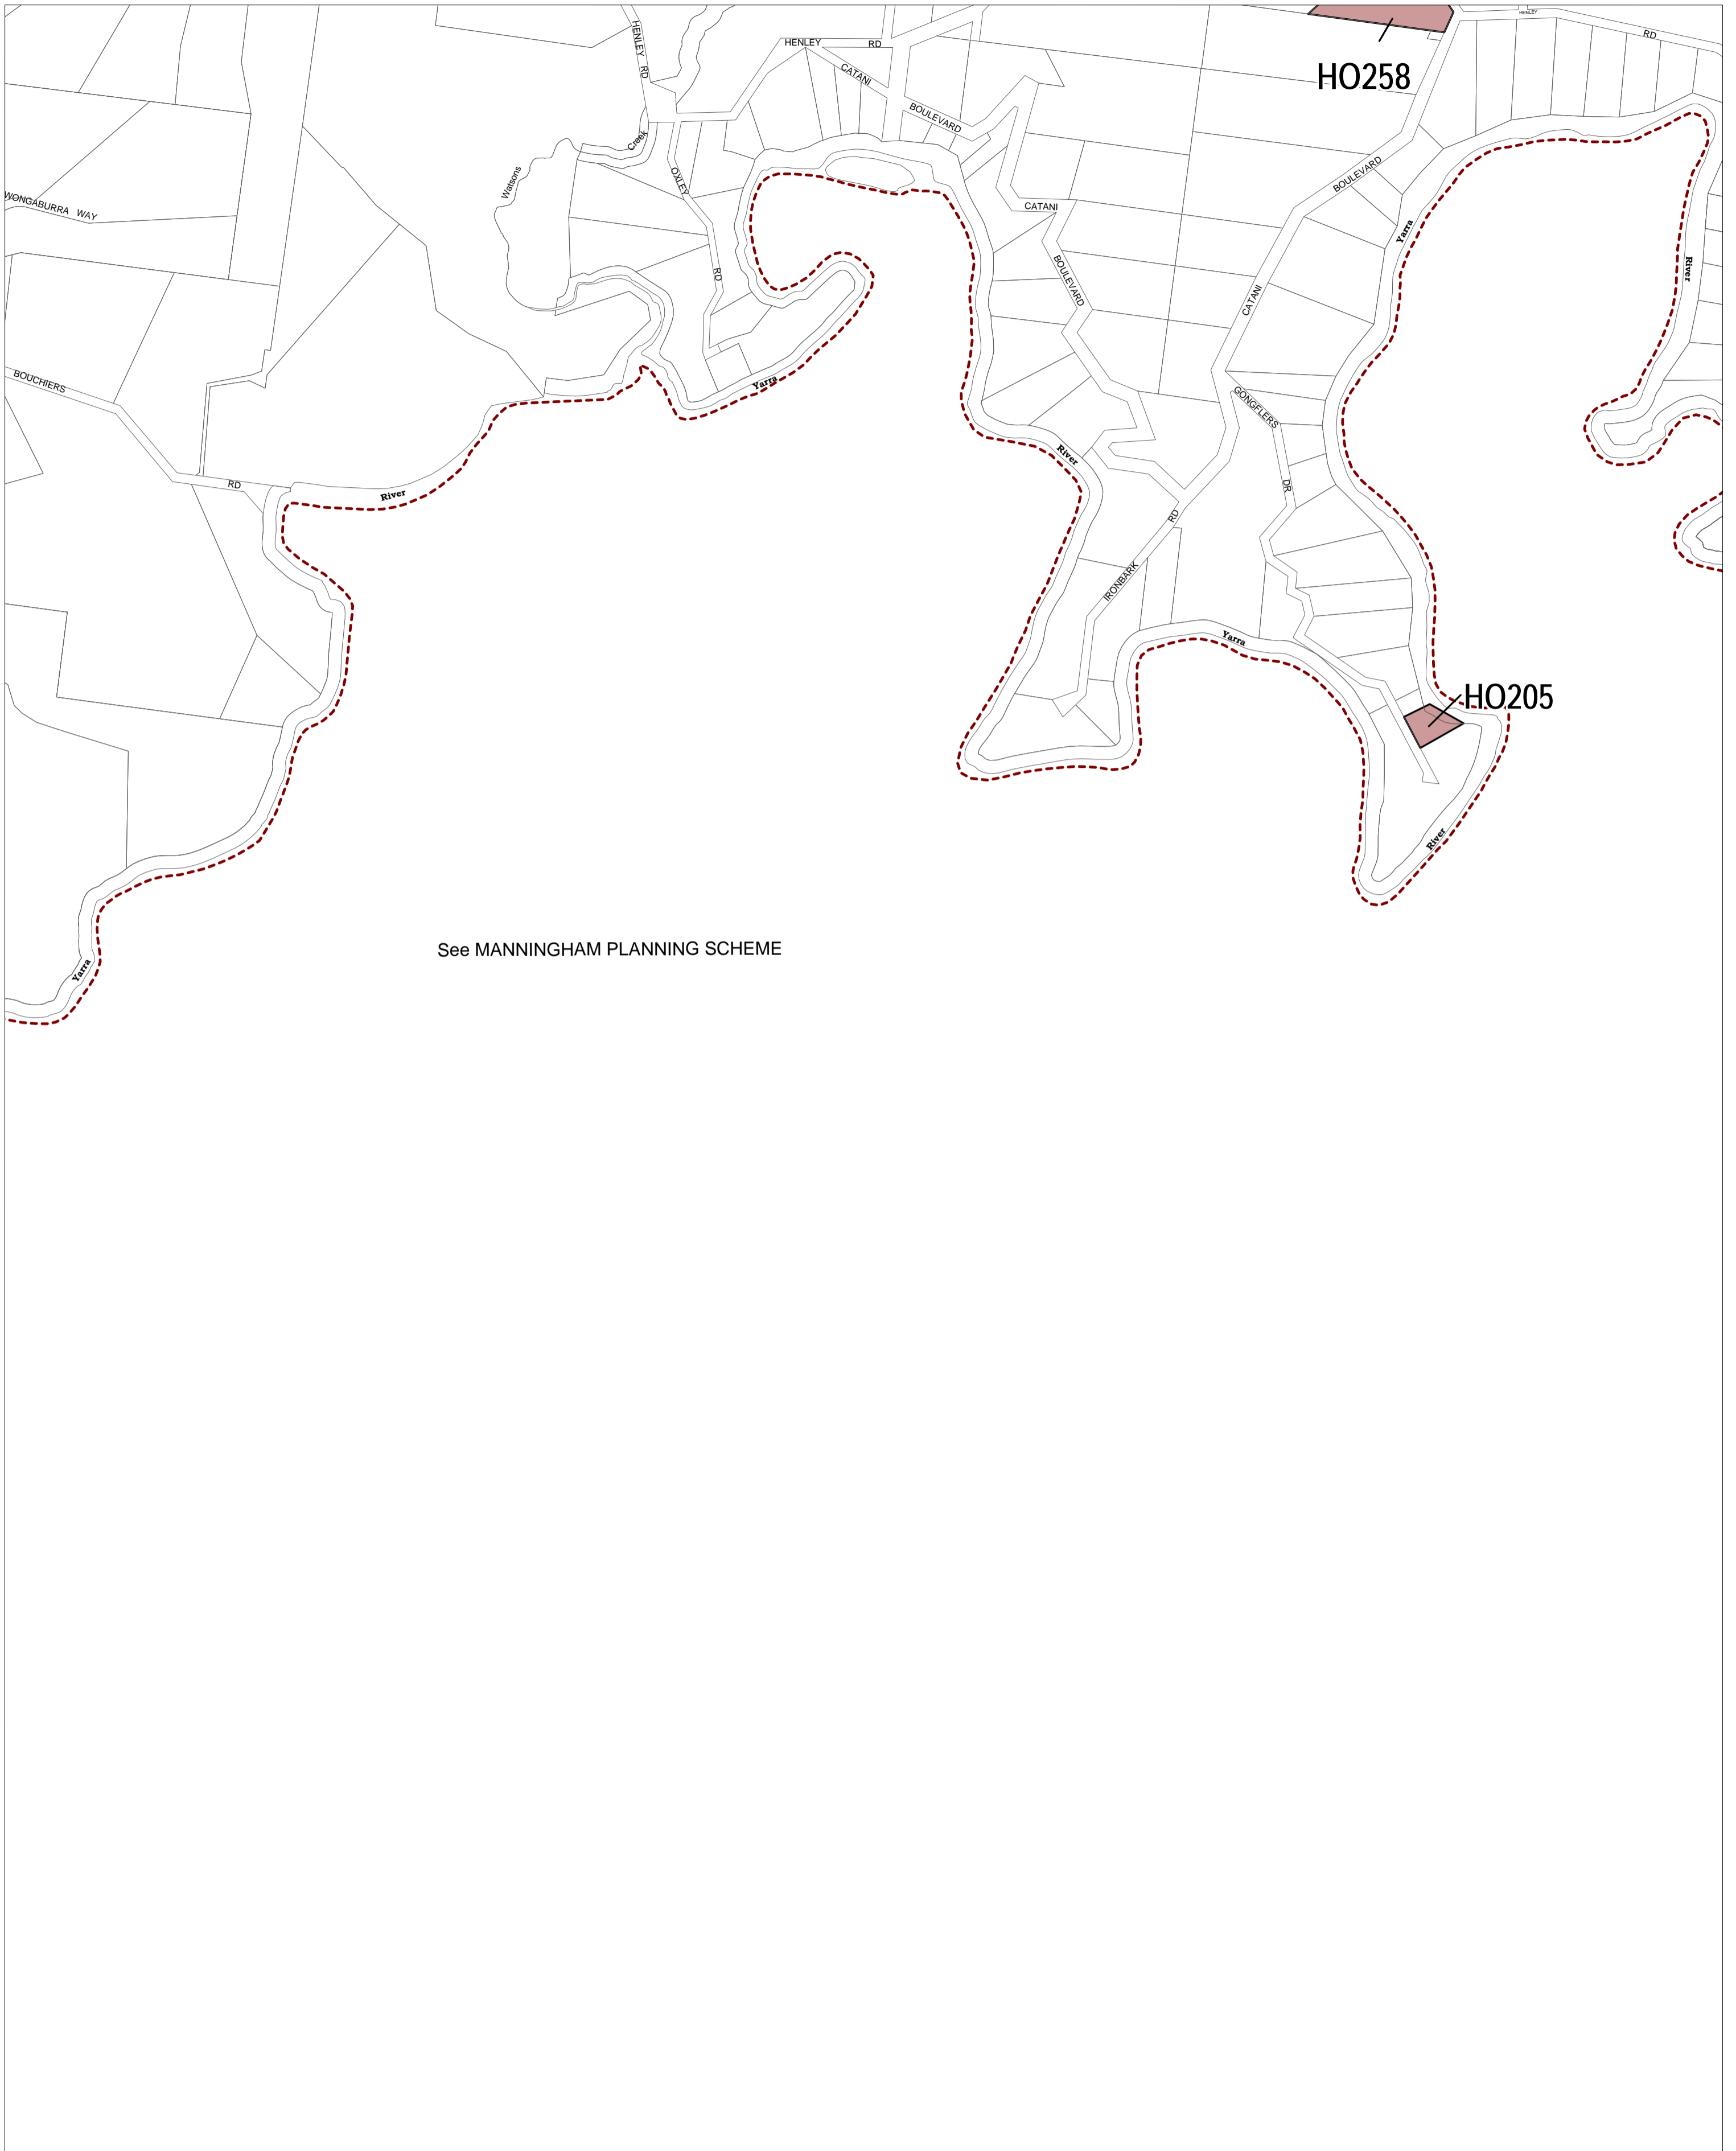

NILLUMBIK PLANNING SCHEME - LOCAL PROVISION

See MANNINGHAM PLANNING SCHEME

Overlays

HO Heritage Overlay

AUSTRALIAN MAP GRID ZONE 55

Printed: 10/2/2012

AMENDMENT C72

INDEX TO ADJOINING METRIC SERIES MAP