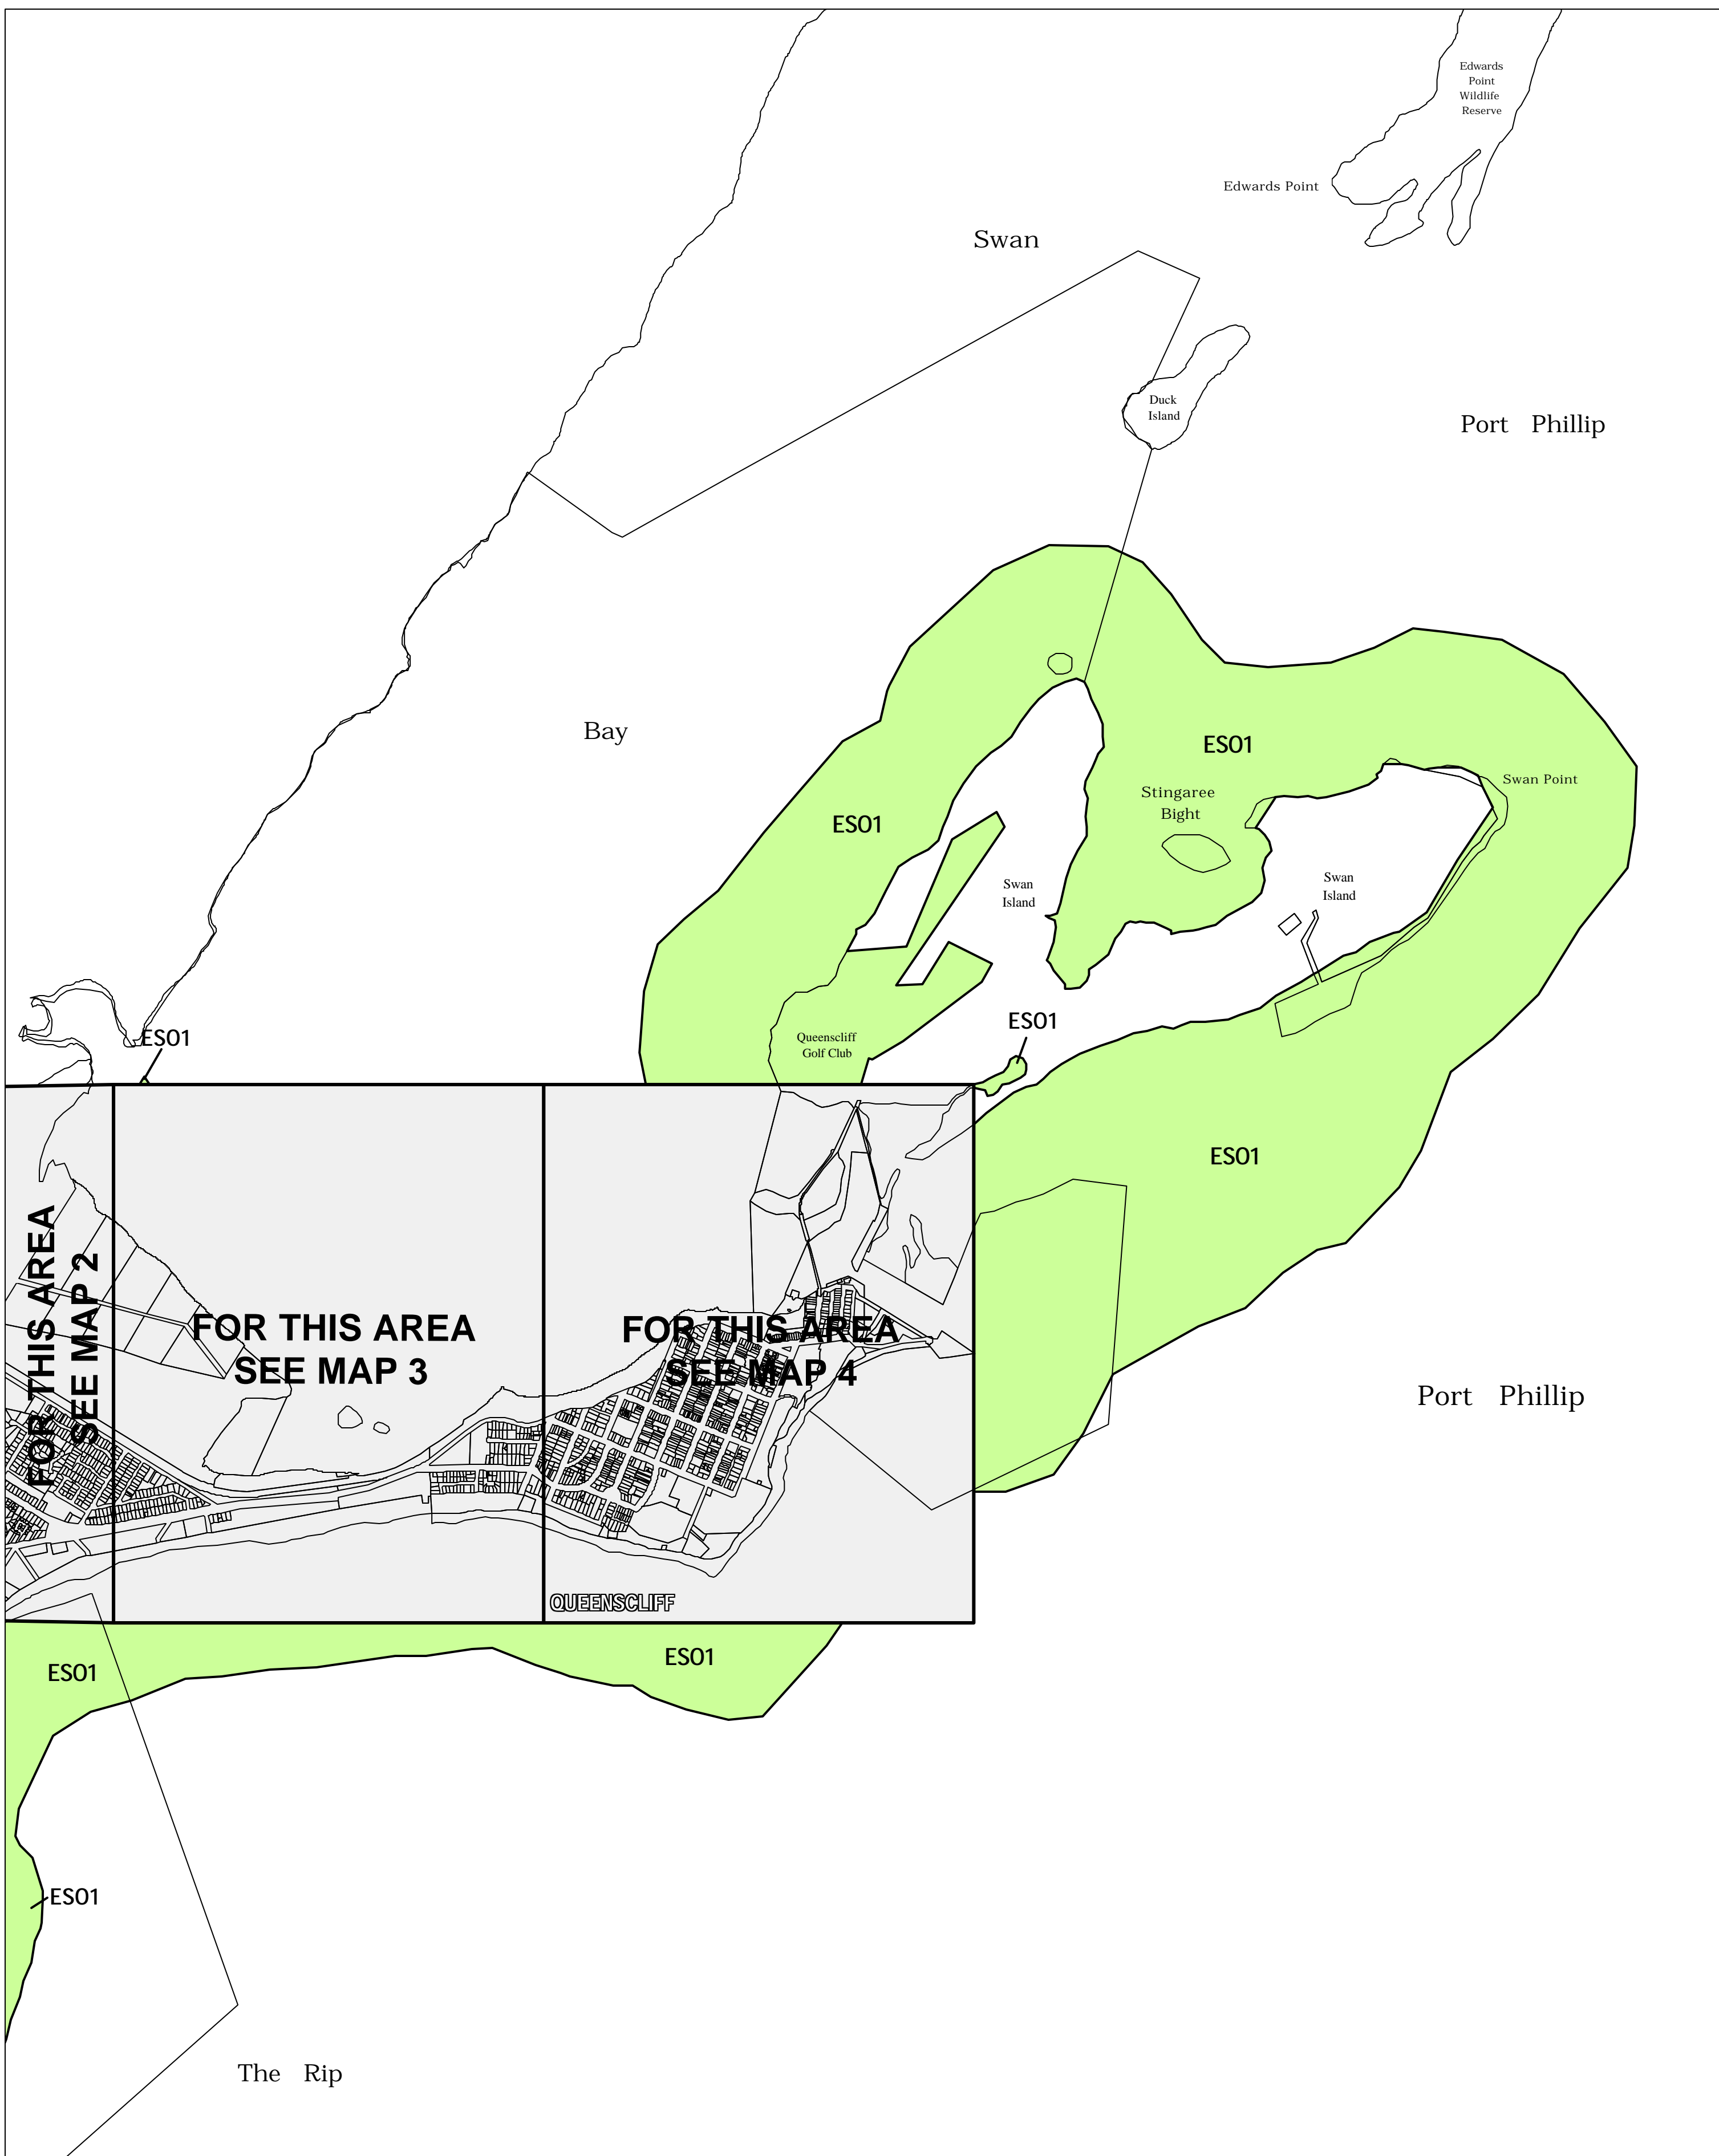

QUEENSCLIFFE PLANNING SCHEME - LOCAL PROVISION

Overlays
ES01 Environmental Significance Overlay - Schedule 1

AUSTRALIAN MAP GRID ZONE 55

Printed: 22/8/2007