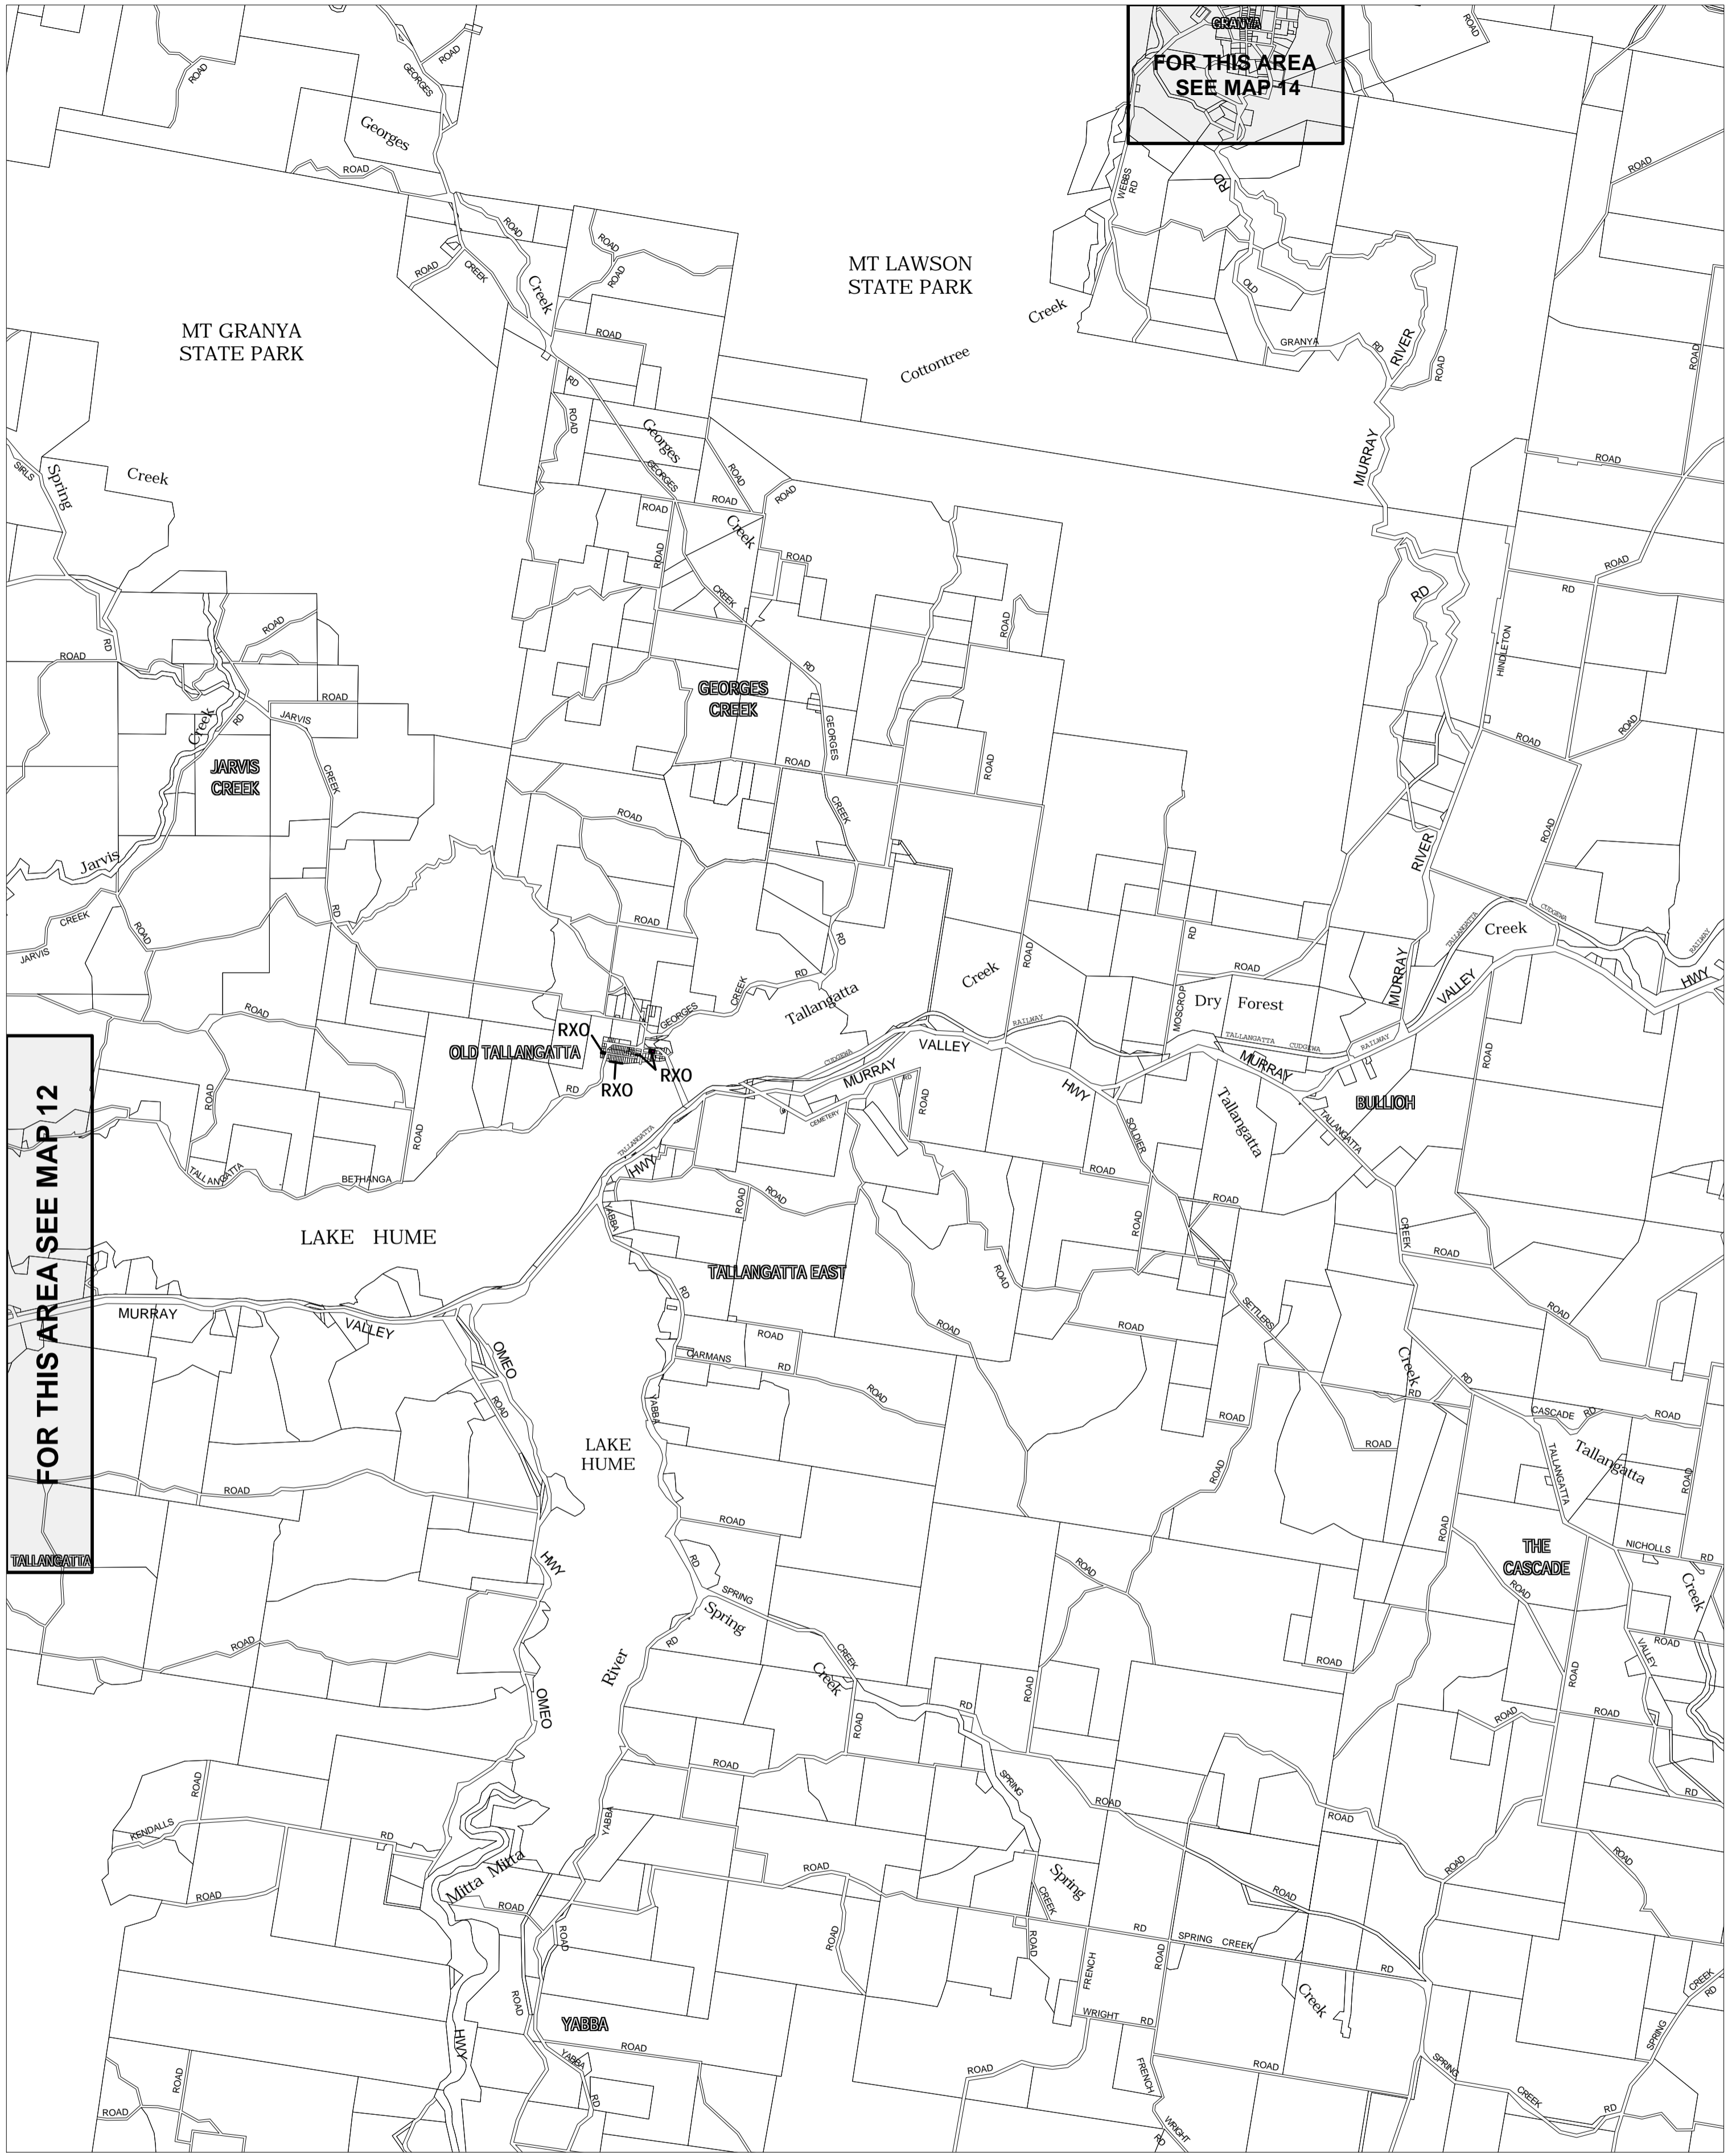

TOWONG PLANNING SCHEME - LOCAL PROVISION

**FOR THIS AREA
SEE MAP 14**

FOR THIS AREA SEE MAP 12

Overlays

- Road Closure Overlay

AUSTRALIAN MAP GRID ZONE 55

Printed: 16/7/2007

AMENDMENT C5 PT.1