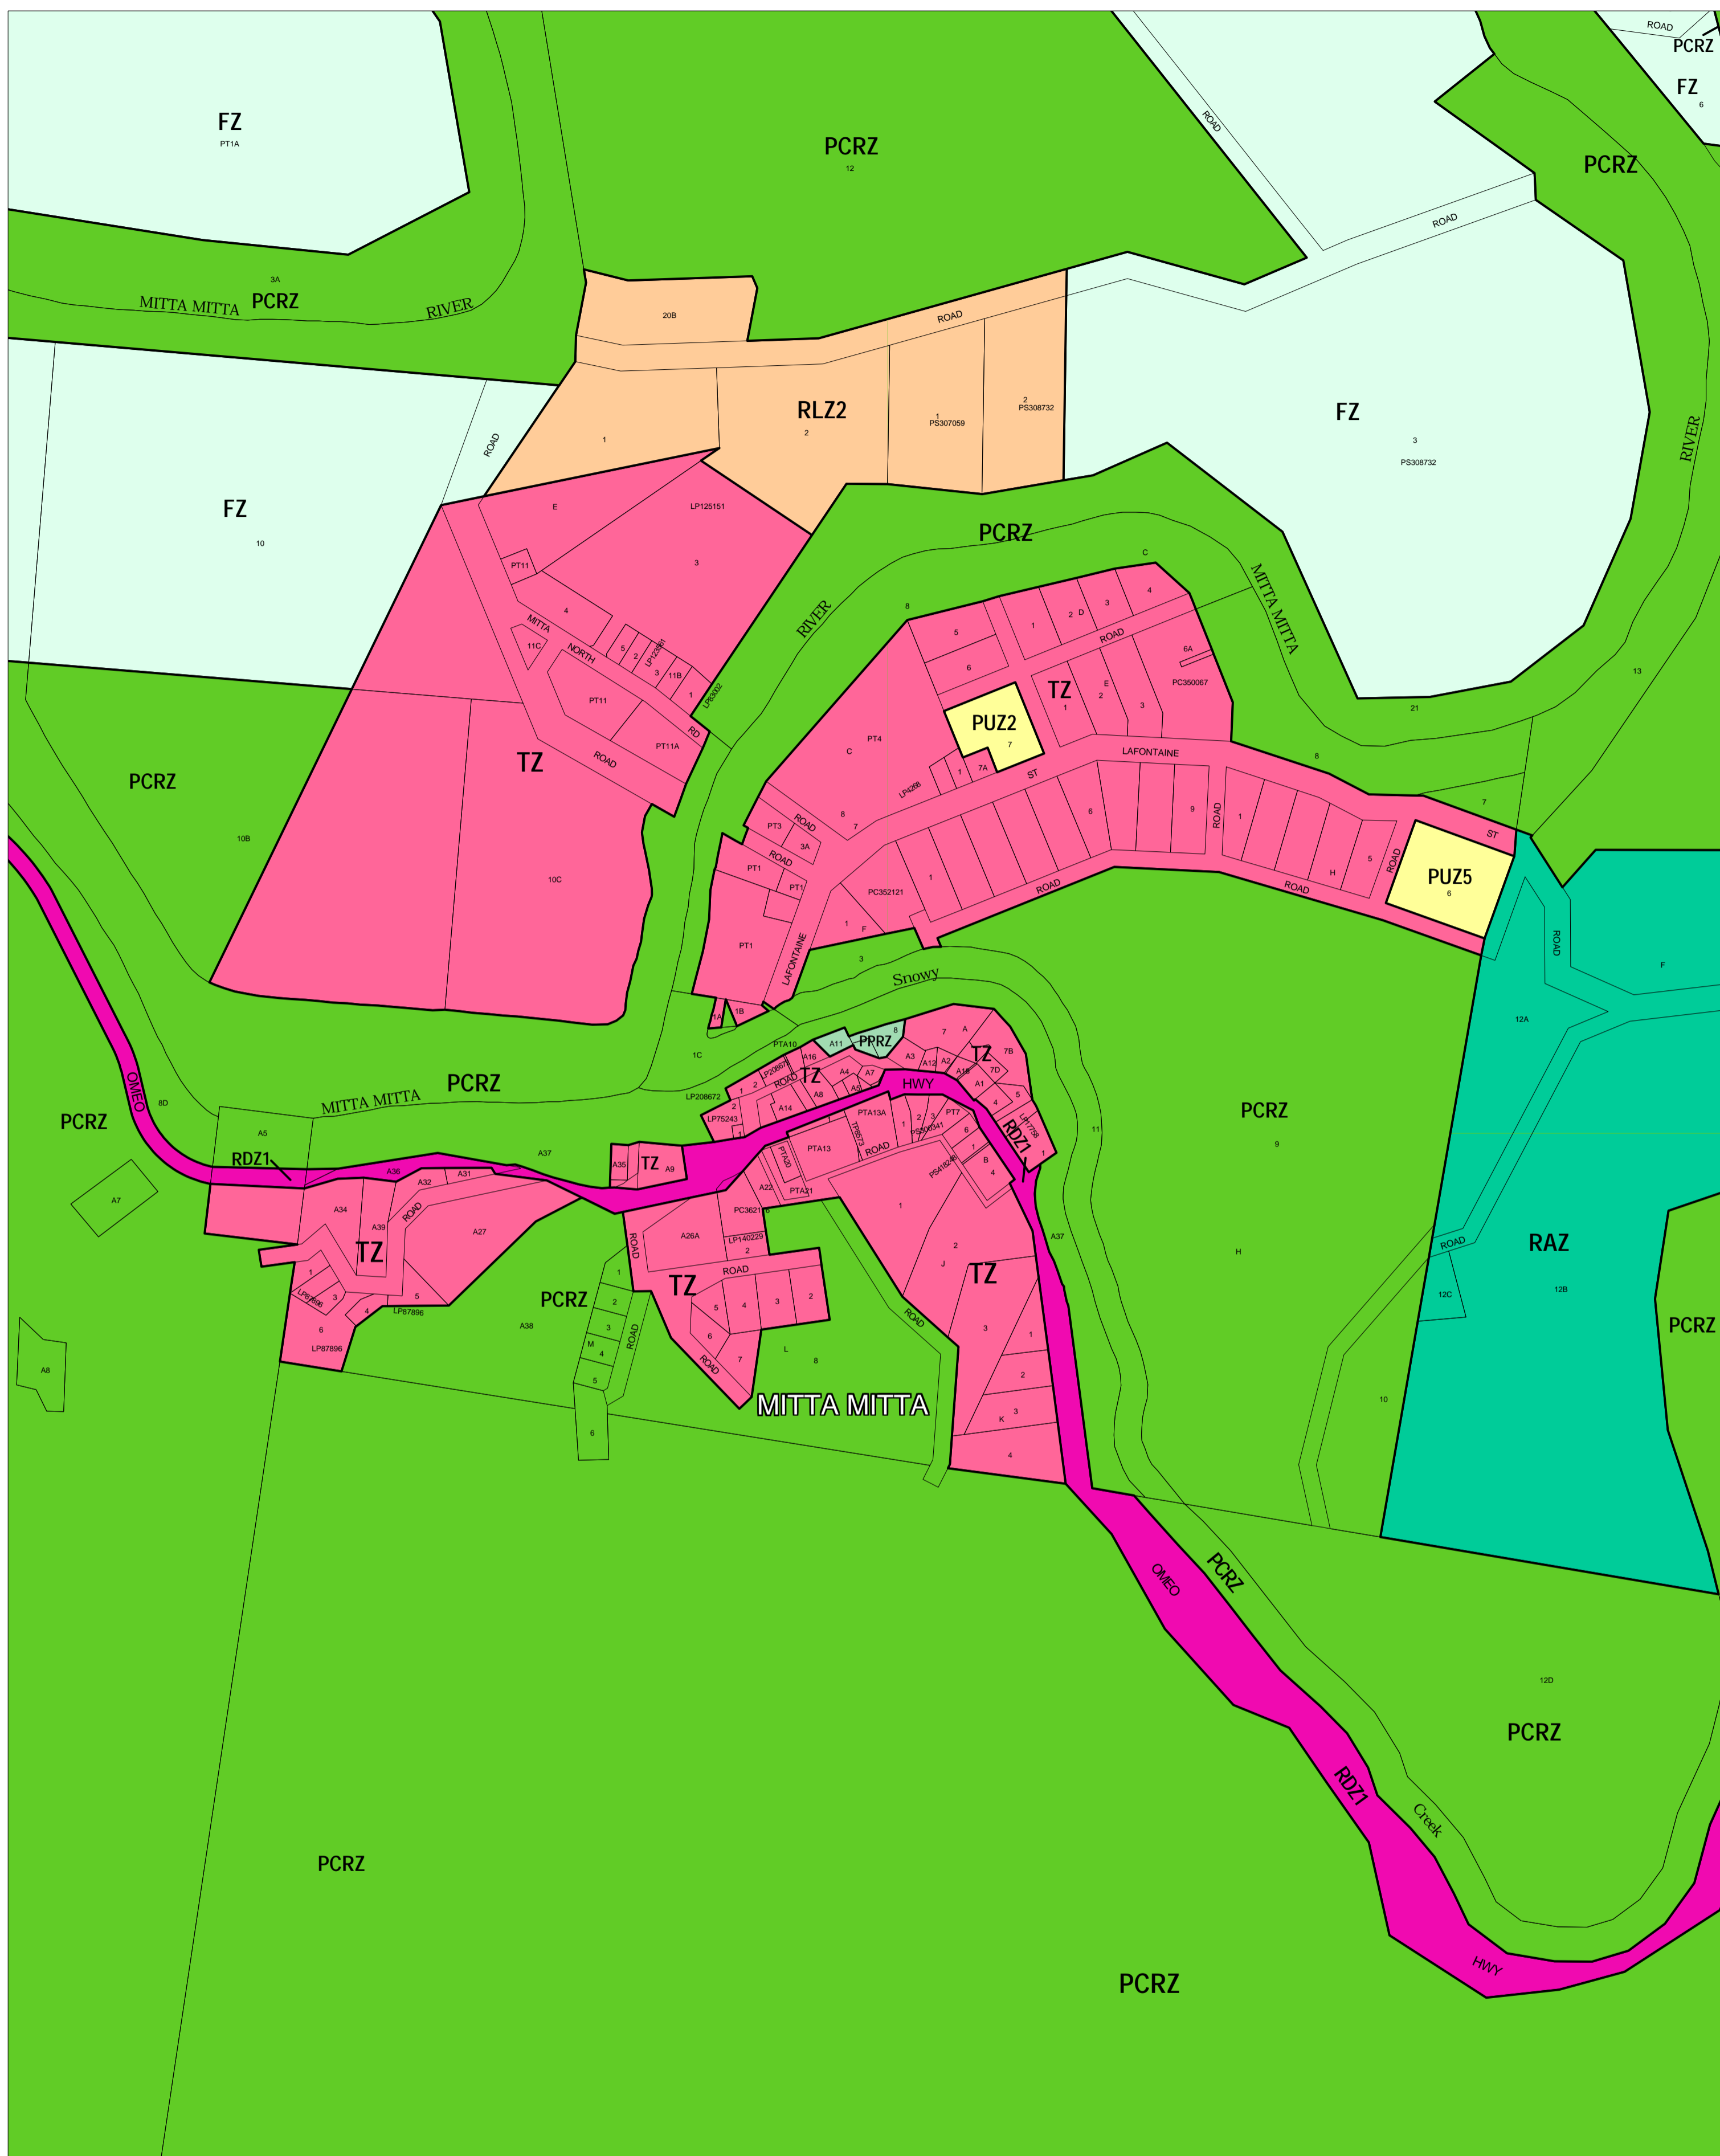

TOWONG PLANNING SCHEME - LOCAL PROVISION

Public Land	Rural Activity Zone
PCRZ Public Conservation And Resource Zone	RAZ Rural Activity Zone
PPRZ Public Park And Recreation Zone	RLZ2 Rural Living Zone - Schedule 2
PUZ5 Public Use Zone - Cemetery/crematorium	
PUZ2 Public Use Zone - Education	
RDZ1 Road Zone - Category 1	
Residential	
TZ Township Zone	
Rural	
FZ Farming Zone	

AUSTRALIAN MAP GRID ZONE 55

Printed: 3/12/2007

AMENDMENT C14