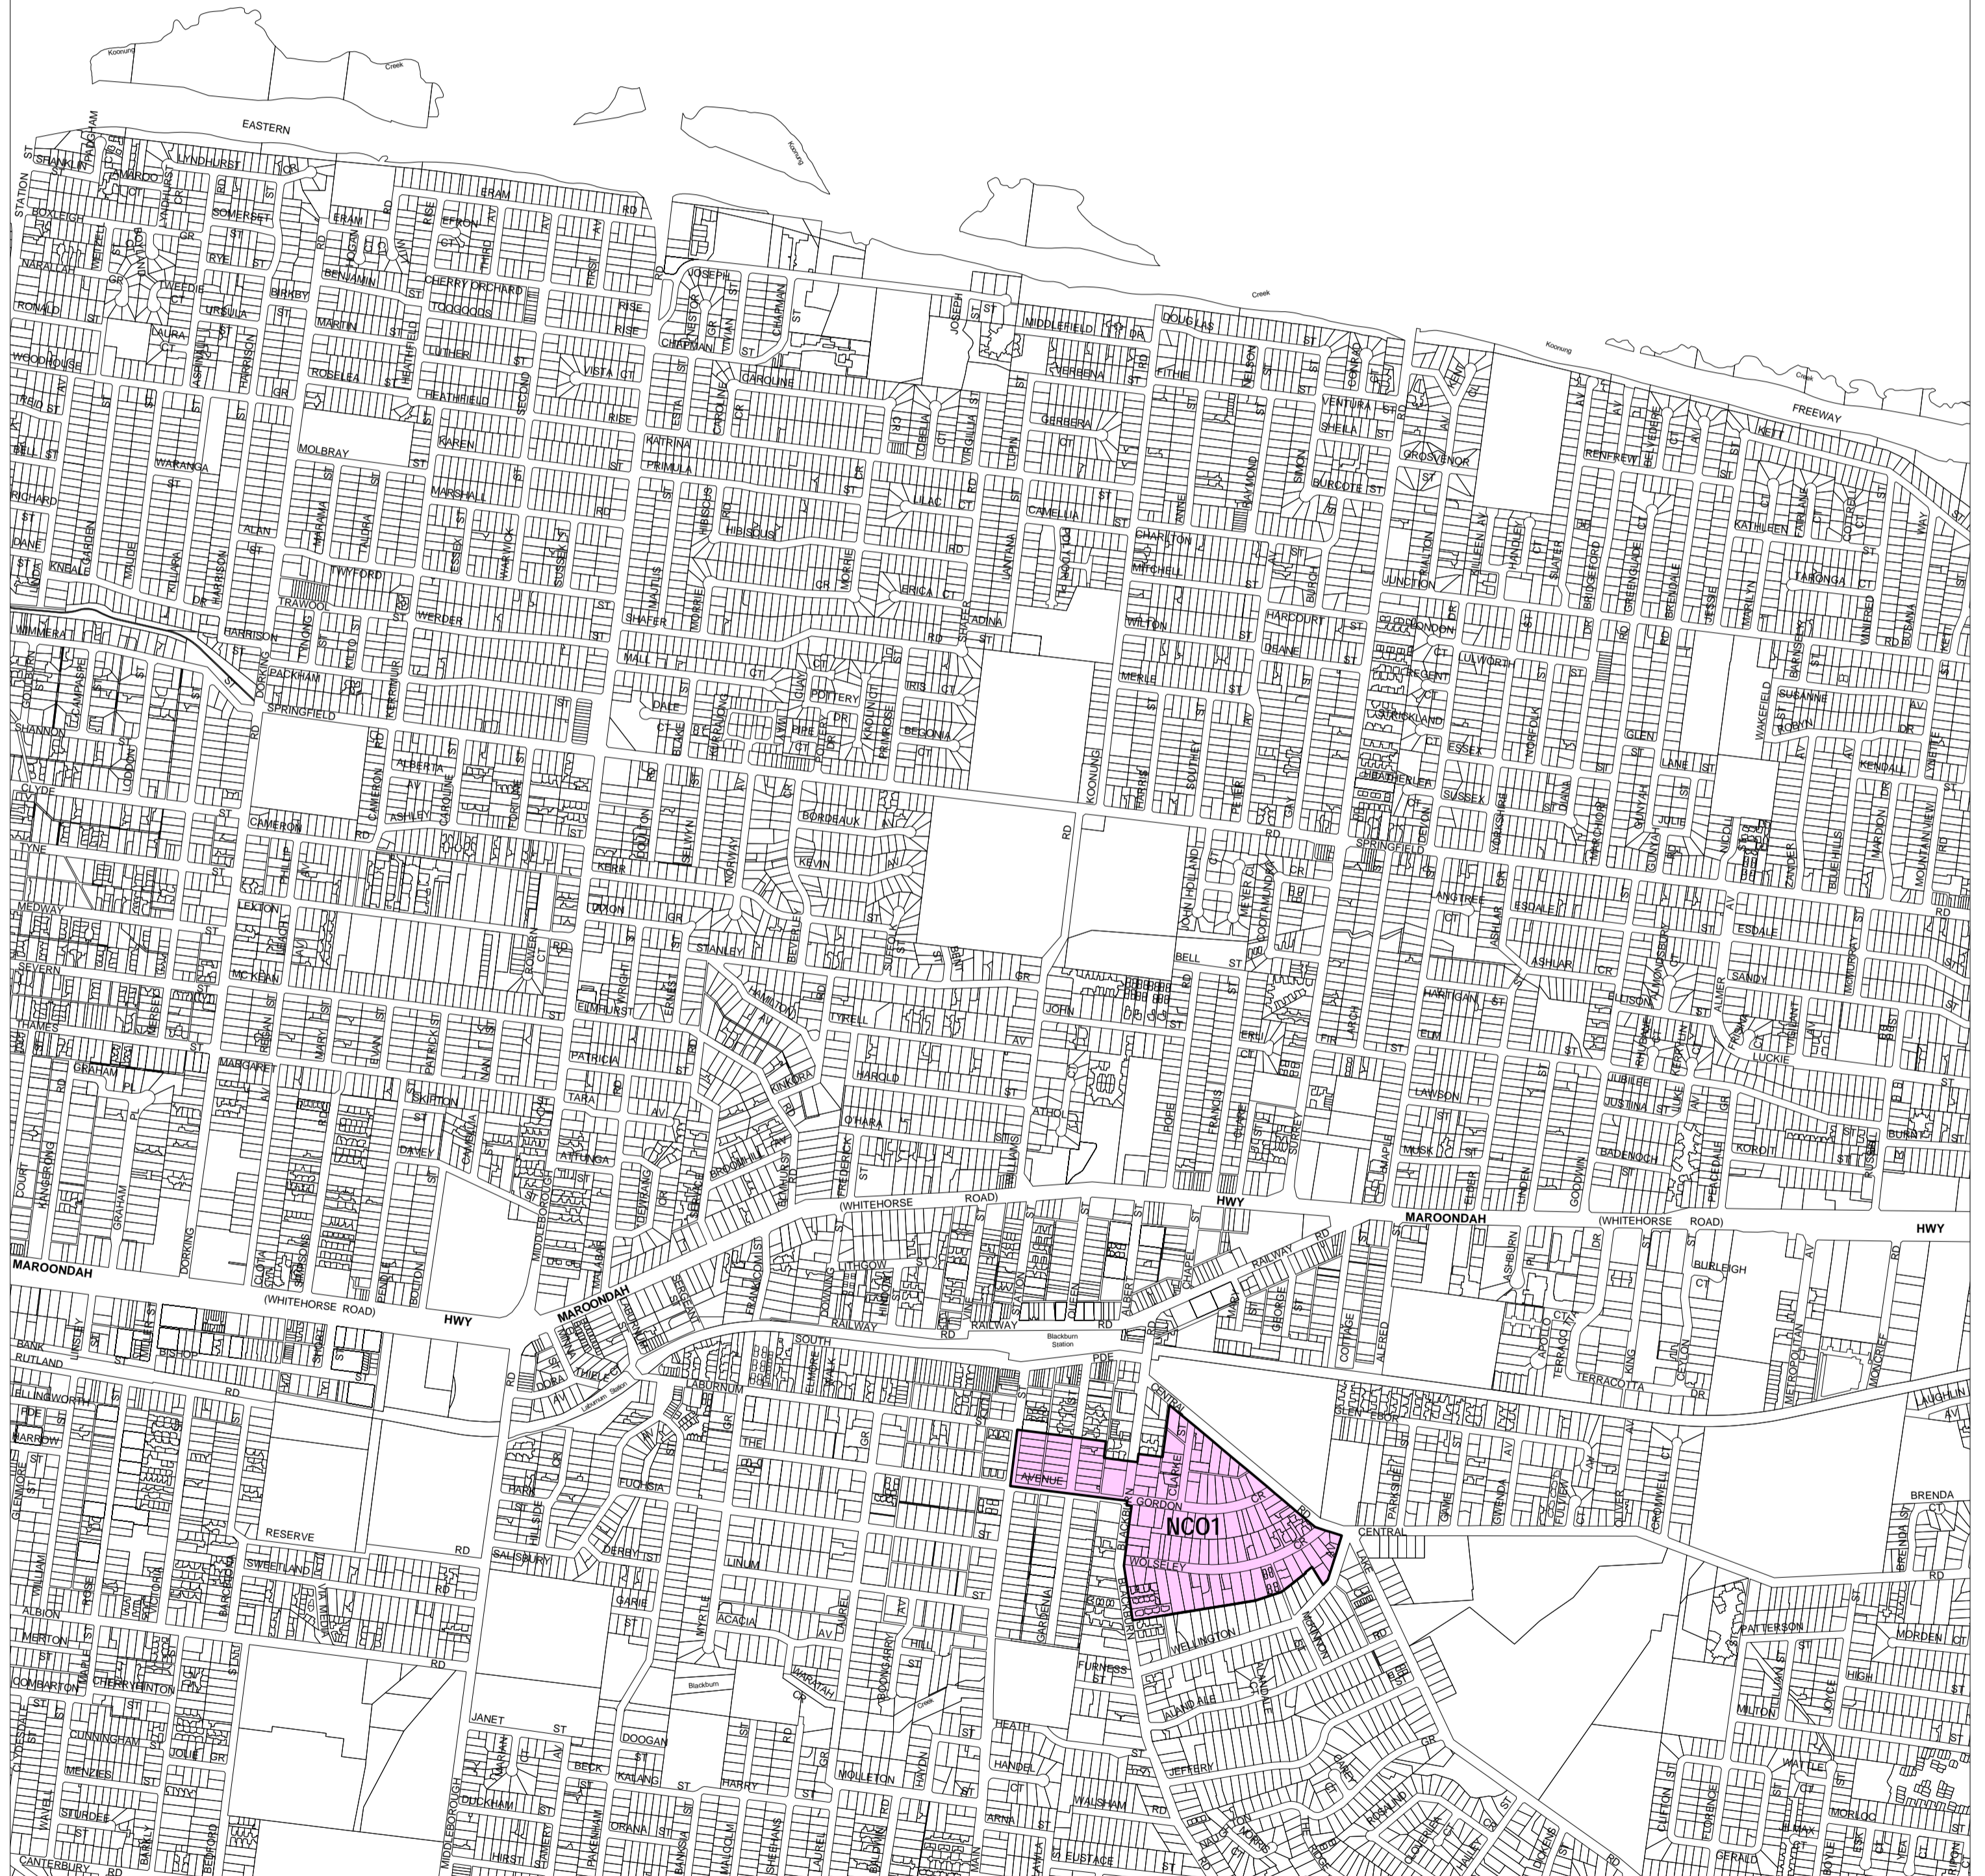

WHITEHORSE PLANNING SCHEME - LOCAL PROVISION

See MANNINGHAM PLANNING SCHEME

Overlays
NCO1 Neighbourhood Character Overlay
- Schedule 1

AUSTRALIAN MAP GRID ZONE 55

INDEX TO ADJOINING METRIC SERIES MAP

Printed: 5/6/2007

AMENDMENT C46 PT.2

NEIGHBOURHOOD CHARACTER OVERLAY

MAP No 2NCO